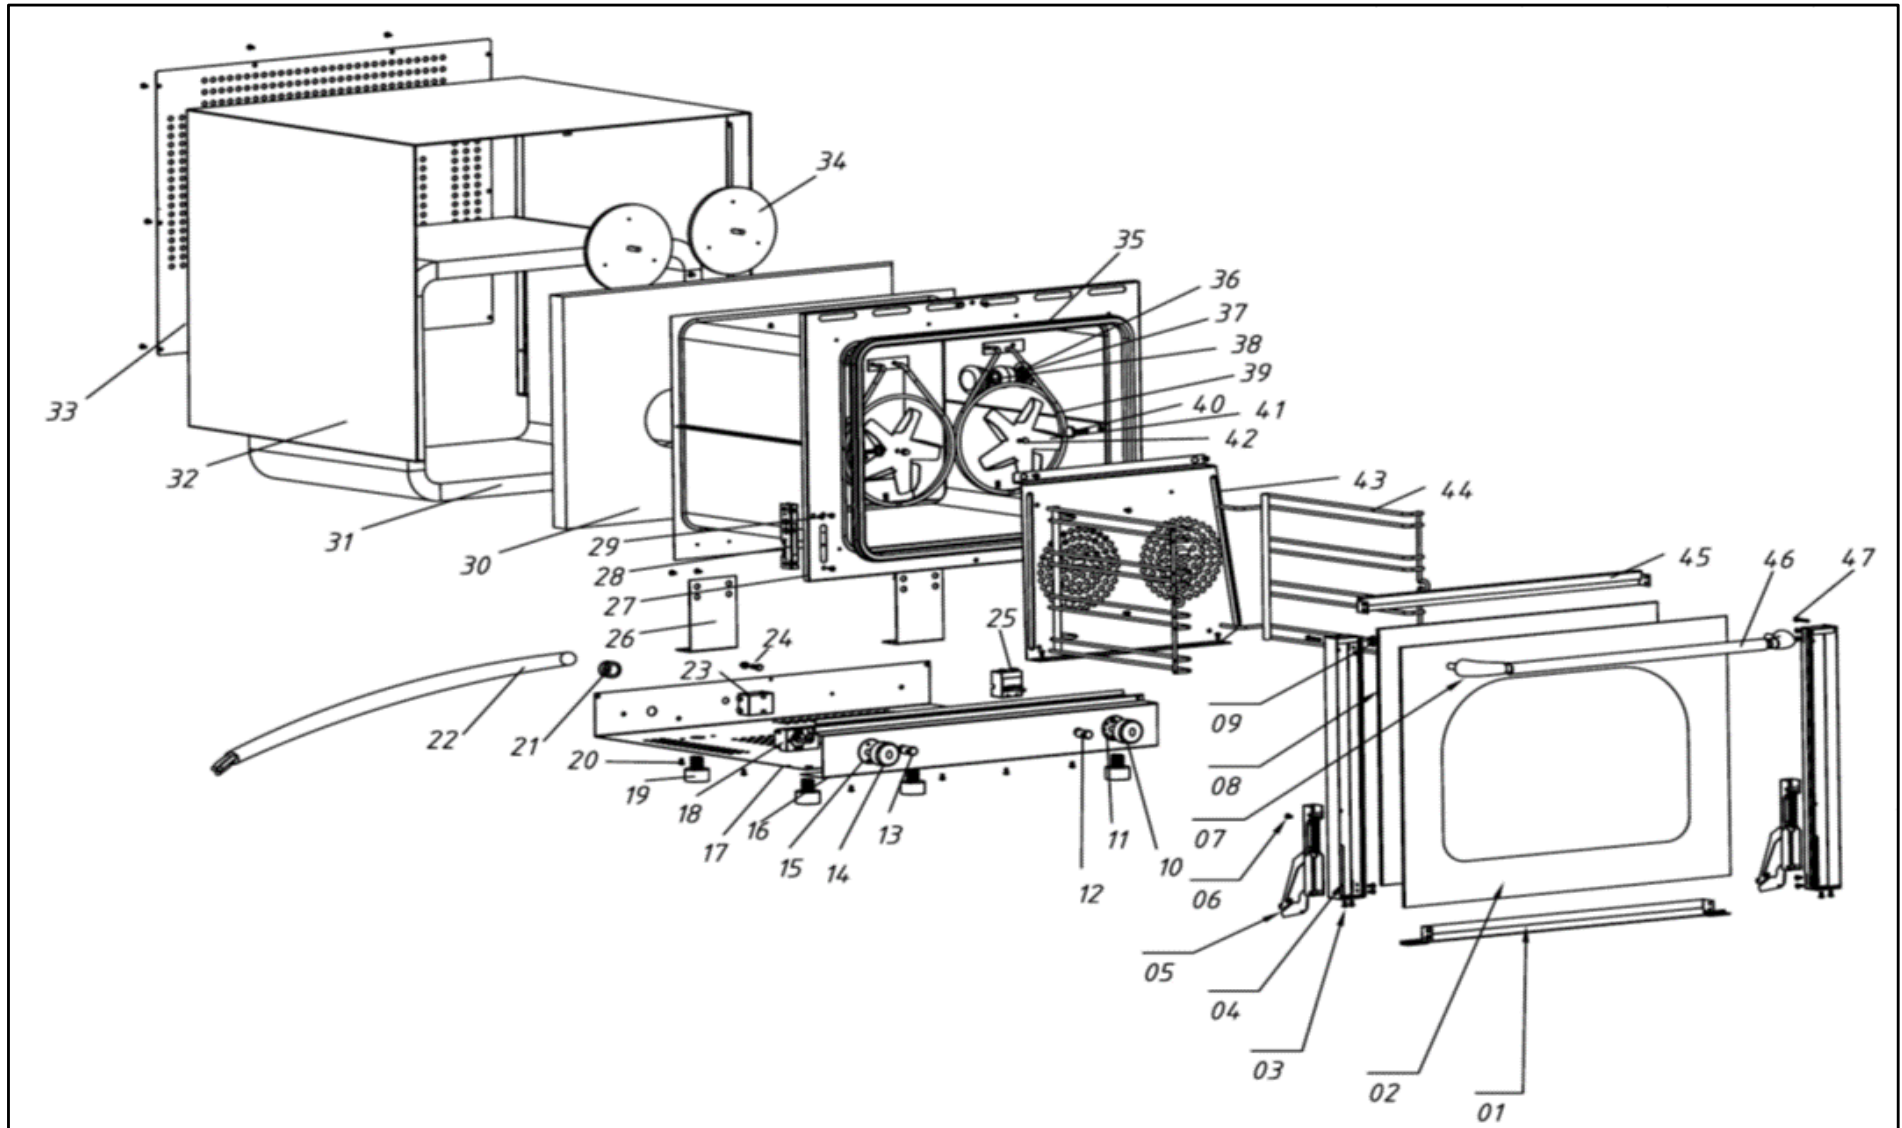

CUBE EC1 CONVECTION OVEN

Onderdelen informatie

Erzatzteil information

Spare part information

Information de pièces

CUBE EC1 CONVECTION OVEN

Onderdelenlijst CUBE EC1 CONVECTION OVEN

POS:	Art.No.:	Omschrijving:	Aantal:
1		LOWER BEAM (DOOR)	
2	9341.0485	EXTERNAL TOUGHENED GLASS	1
3		SCREW	
4		DOOR POST	
5	9341.0470	DOOR HINGE	2
6		SCREW	
7	9113.1090	HANDLE END	2
8	9341.0490	INTERNAL GLASS (DOOR)	1
9		SELF-TAPPING SCREW	
10	9341.0425	THERMOSTAT KNOB	1
11	9341.0460	KNOB BASE	1
12	9341.0440	TIMER INDICATOR	1
13	9341.0445	POWER INDICATOR	1
14	9341.0430	TIMER KNOB	1
15	9341.0420	BASE SHEET (KNOB)	1
16		LOWER FRONT PANEL	
17		BASEBOARD	
18	9341.0435	TIMER	1
19	9341.0480	LEG	4
20		SCREW	
21		CORD SHEATH	
22		POWER CORD	
23	9341.0405	TEMP LIMITER	1
24		GROUND BOLT	
25	9341.0410	THERMOSTAT	1
26		BRACKET	
27		CHAMBER	
28	9341.0475	FIXED BRACKET (DOOR HINGE)	2
29		SCREW	
30		INSULATION COTTON (BACK)	
31		INSULATION COTTON (CHAMBER)	
32		HOUSING	
33		REAR SHROUDING	
34	9341.0400	MOTOR	2
35	9341.0465	DOOR SEAL	1
36	9341.0450	LAMP BASE + COVER	1
37	9341.0455	CHAMBER LAMP	1
38	9393.0064	LAMP COVER	1
39	9341.0415	HEATING ELEMENT	2
40		SET SCREW	
41	9341.0400	FAN BLADE	2
42		SET NUT	
43		AIR DEFLECTOR	
44		SHELF	
45		TOP BEAM (DOOR)	
46		HANDLE TUBE	
47		SET SCREW	