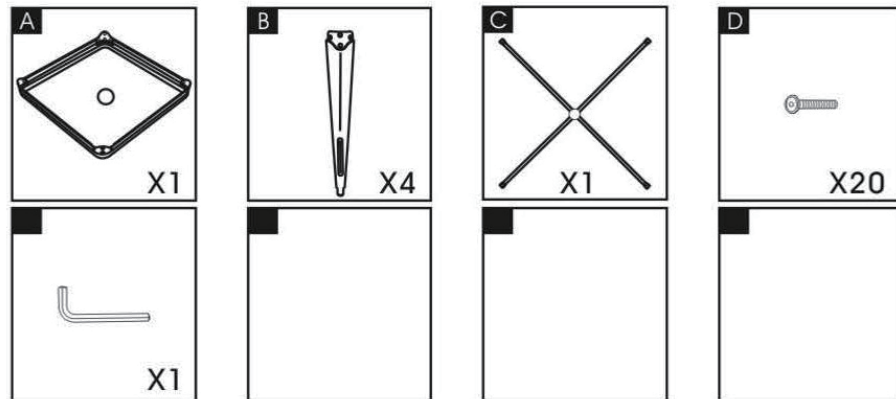

BOLERO Assembly Instructions

GC866 Galvanised Steel Bistro Square Table 660mm

GC867 Square Steel Bistro Table 660mm (Black)

GC868 Square Steel Bistro Table 660mm (Red)

GC869 Square Steel Bistro Table 660mm (White)

DM904 Square Steel Bistro Table 660mm (Gun Metal Grey)

Parts list

Telephone helpline:

UK	0845 146 2887	Fourth Way, Avonmouth, Bristol, BS11 8TB United Kingdom	DE	0800 – 1860806	
NL	0800 – 29 1 29		IT	N/A	
	040 – 2628080		ES	901-100 133	
FR	0800 - 29 2 29		PT	vendas@nisbets.pt	
	01 60 34 28 80		AU	1300 225 960	15 Badgally Road, Campbelltown, 2560, NSW, Australia