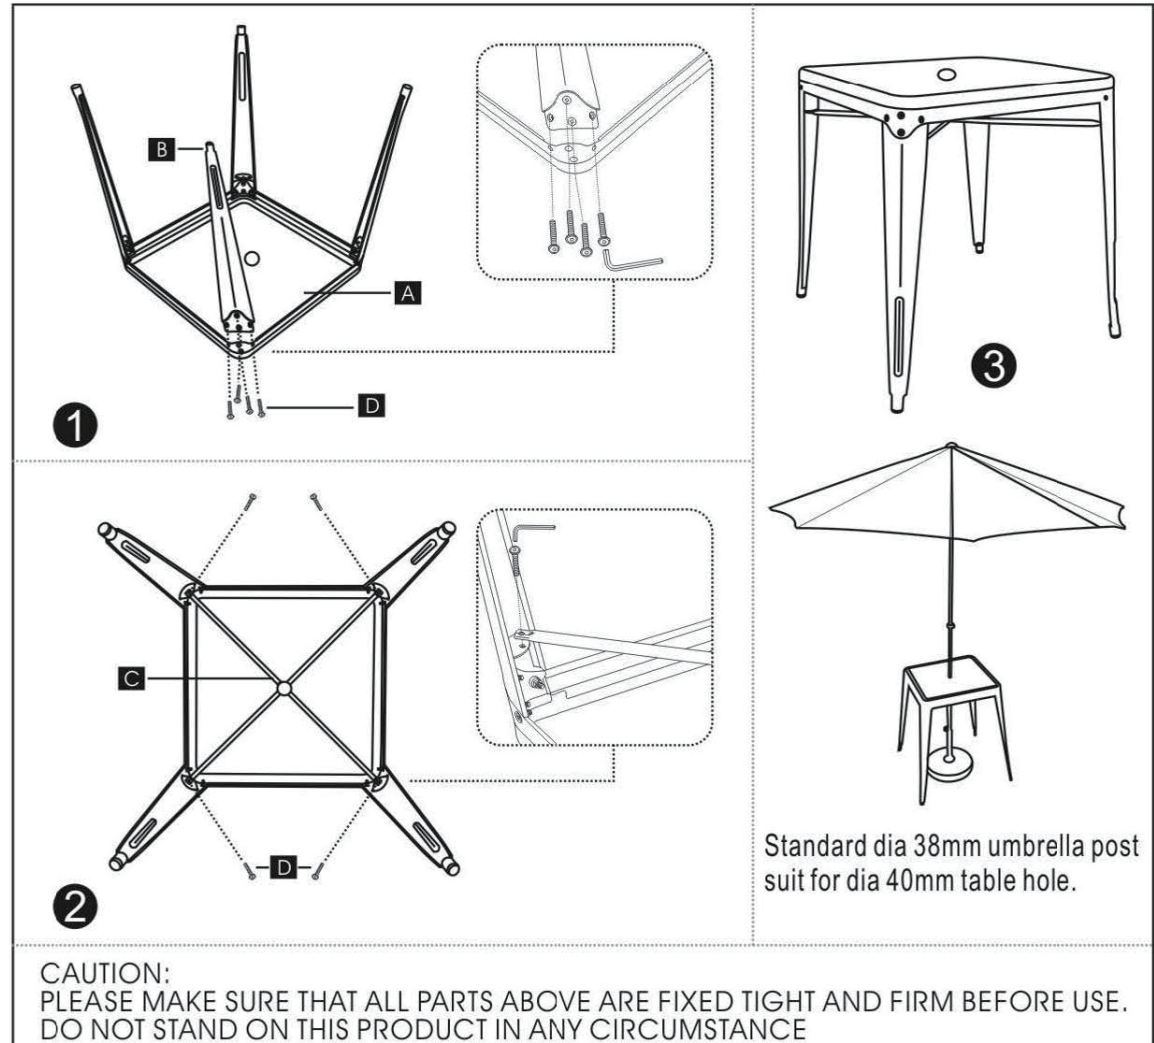

Assembly

GC866-GC869_DM904_A4_v2_20190319