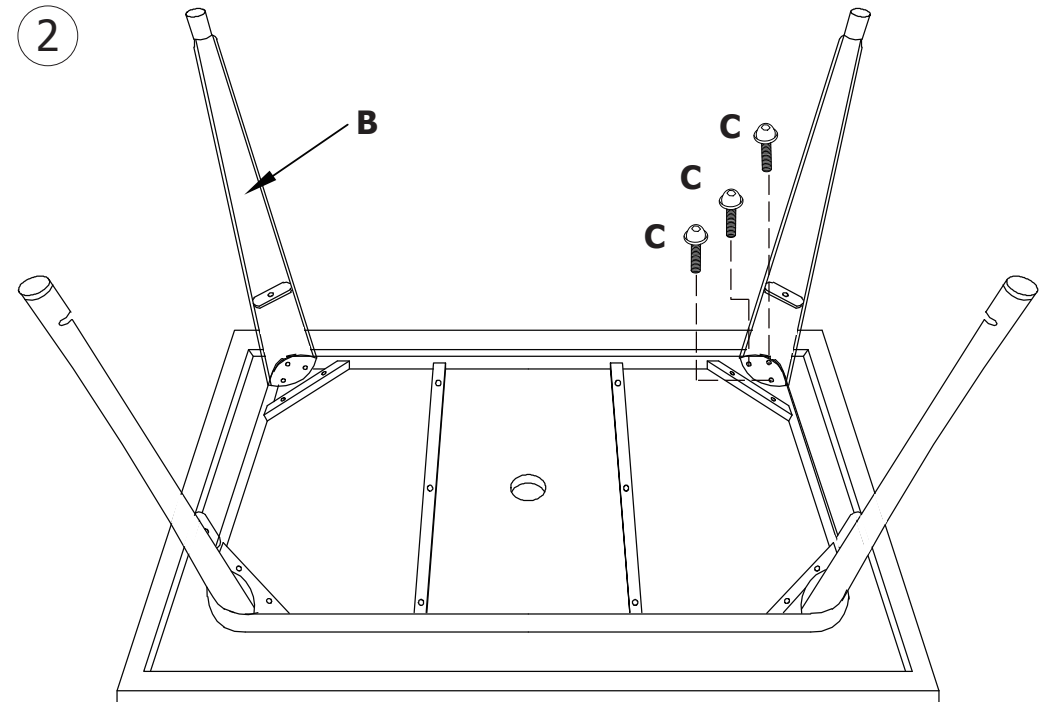

FT954-FT955_ML_A4_v1_20211122