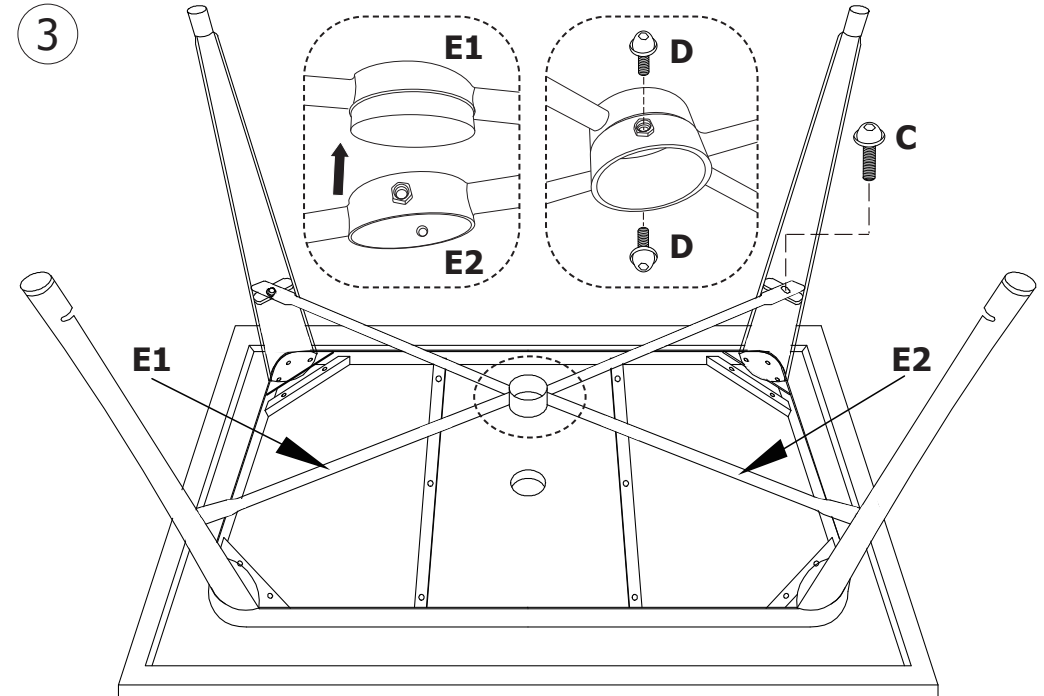

FT954-FT955_ML_A4_v1_20211122