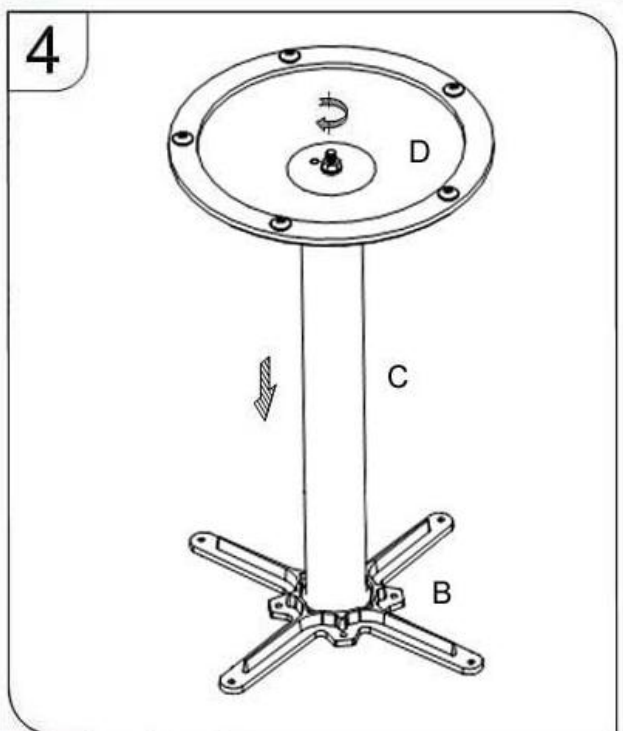

**CE152:** Cast Iron Round base Poseur Height  
**DL475:** Cast Iron Round base 720mm (h)

**Bolero, Fourth Way, Avonmouth, United Kingdom, BS11 8TB.**