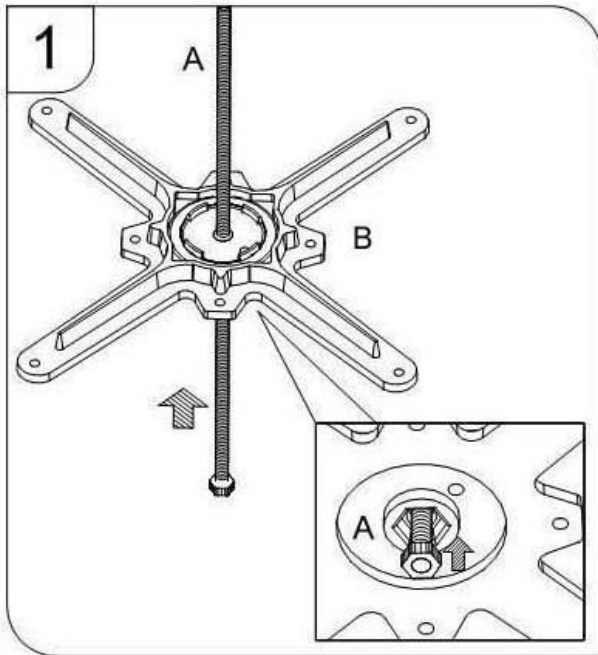

**CE152:** Cast Iron Round base Poseur Height  
**DL475:** Cast Iron Round base 720mm (h)

**Bolero, Fourth Way, Avonmouth, United Kingdom, BS11 8TB.**