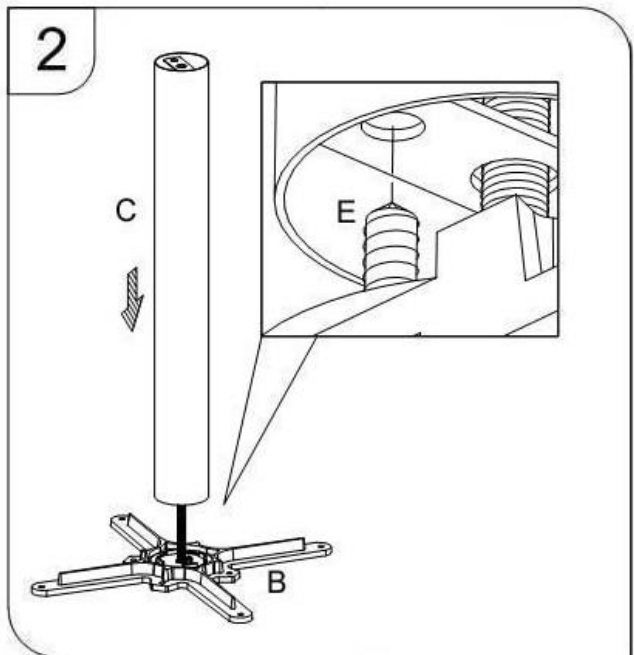

**CE152:** Cast Iron Round base Poseur Height  
**DL475:** Cast Iron Round base 720mm (h)

**Bolero, Fourth Way, Avonmouth, United Kingdom, BS11 8TB.**