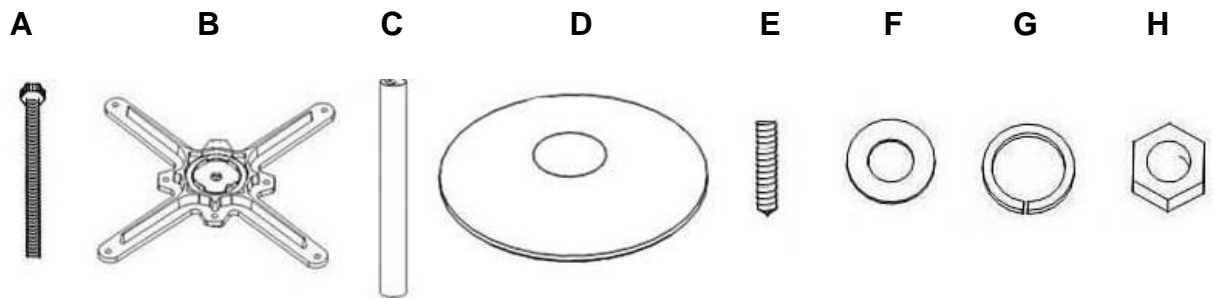

**CE152:** Cast Iron Round base Poseur Height  
**DL475:** Cast Iron Round base 720mm (h)

**Bolero, Fourth Way, Avonmouth, United Kingdom, BS11 8TB.**