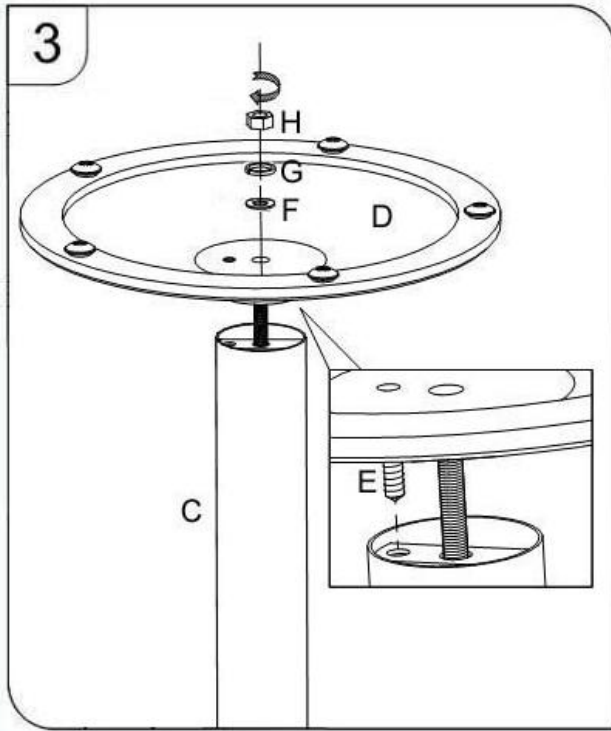

**CE152:** Cast Iron Round base Poseur Height  
**DL475:** Cast Iron Round base 720mm (h)

**Bolero, Fourth Way, Avonmouth, United Kingdom, BS11 8TB.**