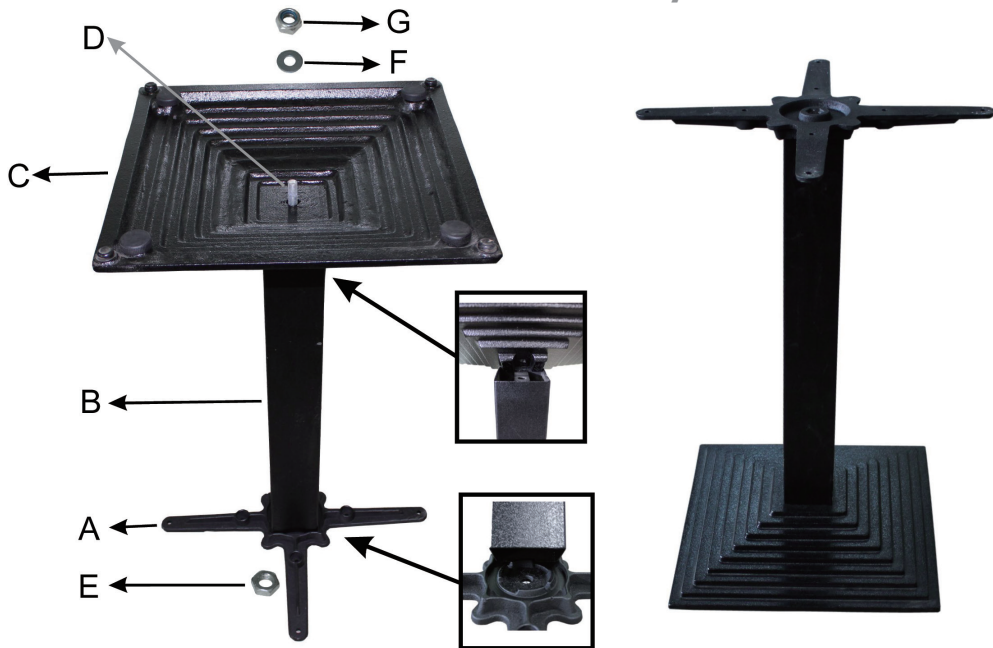

BOLERO

CE153 Cast Iron Step Square Table base GH446 Cast Iron Step Table Base (Coffee Height)

Assembly Instructions

A		1pc
B		1pc
C		1pc
D		1pc
E		2pcs
F		1pc
G		1pc

UK	0845 146 2887	Fourth Way, Avonmouth, Bristol, BS11 8TB United Kingdom
NL	0800 – 29 1 29 040 – 2628080	
FR	0800 - 29 2 29 01 60 34 28 80	
DE	0800 – 1860806	
IT	N/A	
ES	901-100 133	
PT	vendas@nisbets.pt	
AU	1300 225 960	15 Badgally Road, Campbelltown, 2560, NSW, Australia

Important!

Please note screws required to fix the base to the Bolero predrilled table tops are supplied with the table top carton.

Before assembly, carefully remove all packaging and ensure all parts are present. Please periodically check and tighten assembly.