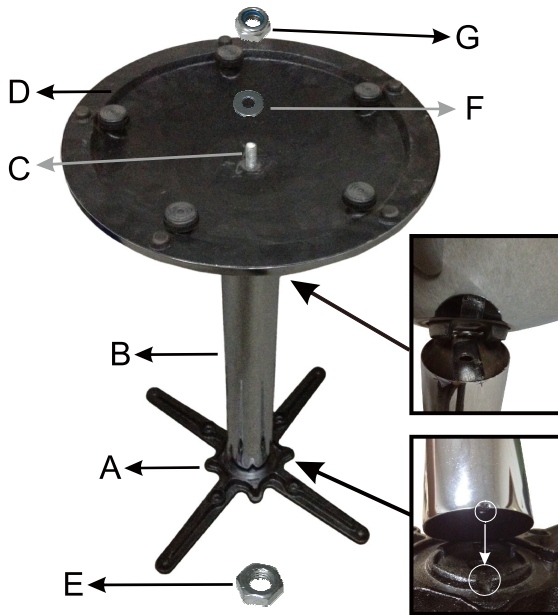

BOLERO

CD214 Chrome Round Tulip Base 400mm

Assembly Instructions

A		1pc
B		1pc
C		1pc
D		1pc
E		2pcs
F		1pc
G		1pc

UK	0845 146 2887	Fourth Way, Avonmouth, Bristol, BS11 8TB United Kingdom
NL	0800 – 29 1 29	
	040 – 2628080	
FR	0800 - 29 2 29	
	01 60 34 28 80	
DE	0800 – 1860806	
IT	N/A	
ES	901-100 133	
PT	vendas@nisbets.pt	
AU	1300 225 960	15 Badgally Road, Campbelltown, 2560, NSW, Australia

Important!

Please note screws required to fix the base to the Bolero predrilled table tops are supplied with the table top carton.

Before assembly, carefully remove all packaging and ensure all parts are present. Please periodically check and tighten assembly.

Once assembled please do not attempt to move or lift the table by pulling the table top as this will cause damage to top!

CD214_A5_v3_20190516