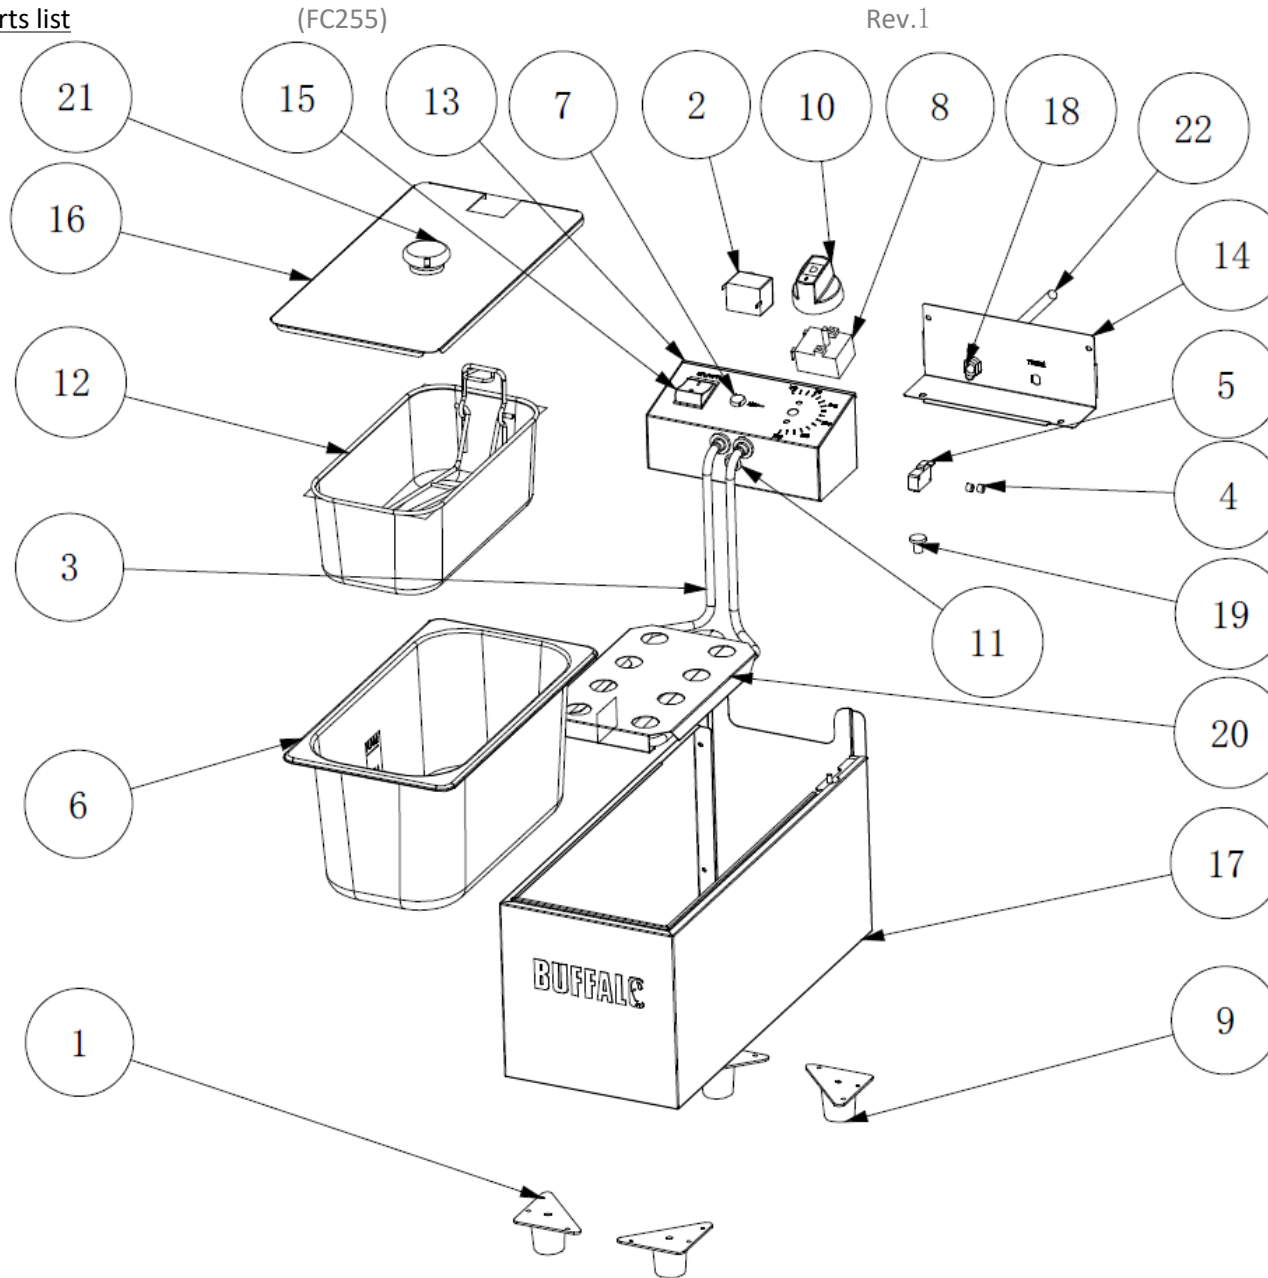

Exploded diagram and spare parts list

Machine	Explode	Code	Description
FC255 - Buffalo Single Fryer - 3Ltr	1		Triangle Plate
FC255 - Buffalo Single Fryer - 3Ltr	2	N117	Breaker
FC255 - Buffalo Single Fryer - 3Ltr	3	N280	Heating Element
FC255 - Buffalo Single Fryer - 3Ltr	4		Gasket
FC255 - Buffalo Single Fryer - 3Ltr	5	AH342	Switch
FC255 - Buffalo Single Fryer - 3Ltr	6	N279	Drip Tray Assy
FC255 - Buffalo Single Fryer - 3Ltr	7	AD585	Indicator Light
FC255 - Buffalo Single Fryer - 3Ltr	8	N116	Thermostat
FC255 - Buffalo Single Fryer - 3Ltr	9	N152	Feet
FC255 - Buffalo Single Fryer - 3Ltr	10	AK361	Knob
FC255 - Buffalo Single Fryer - 3Ltr	11		Stuffing Nut
FC255 - Buffalo Single Fryer - 3Ltr	12	N282	Basket
FC255 - Buffalo Single Fryer - 3Ltr	13		Electrical Box Assy.
FC255 - Buffalo Single Fryer - 3Ltr	14		Electrical Box Assembly
FC255 - Buffalo Single Fryer - 3Ltr	15		Handle
FC255 - Buffalo Single Fryer - 3Ltr	16	AC841	Cover Assembly
FC255 - Buffalo Single Fryer - 3Ltr	17		Main Body Assy.
FC255 - Buffalo Single Fryer - 3Ltr	18	AH040	Switch
FC255 - Buffalo Single Fryer - 3Ltr	19		Bushing
FC255 - Buffalo Single Fryer - 3Ltr	20		Teflon Stick
FC255 - Buffalo Single Fryer - 3Ltr	21		Baffle Assy
FC255 - Buffalo Single Fryer - 3Ltr	22		Power Cord