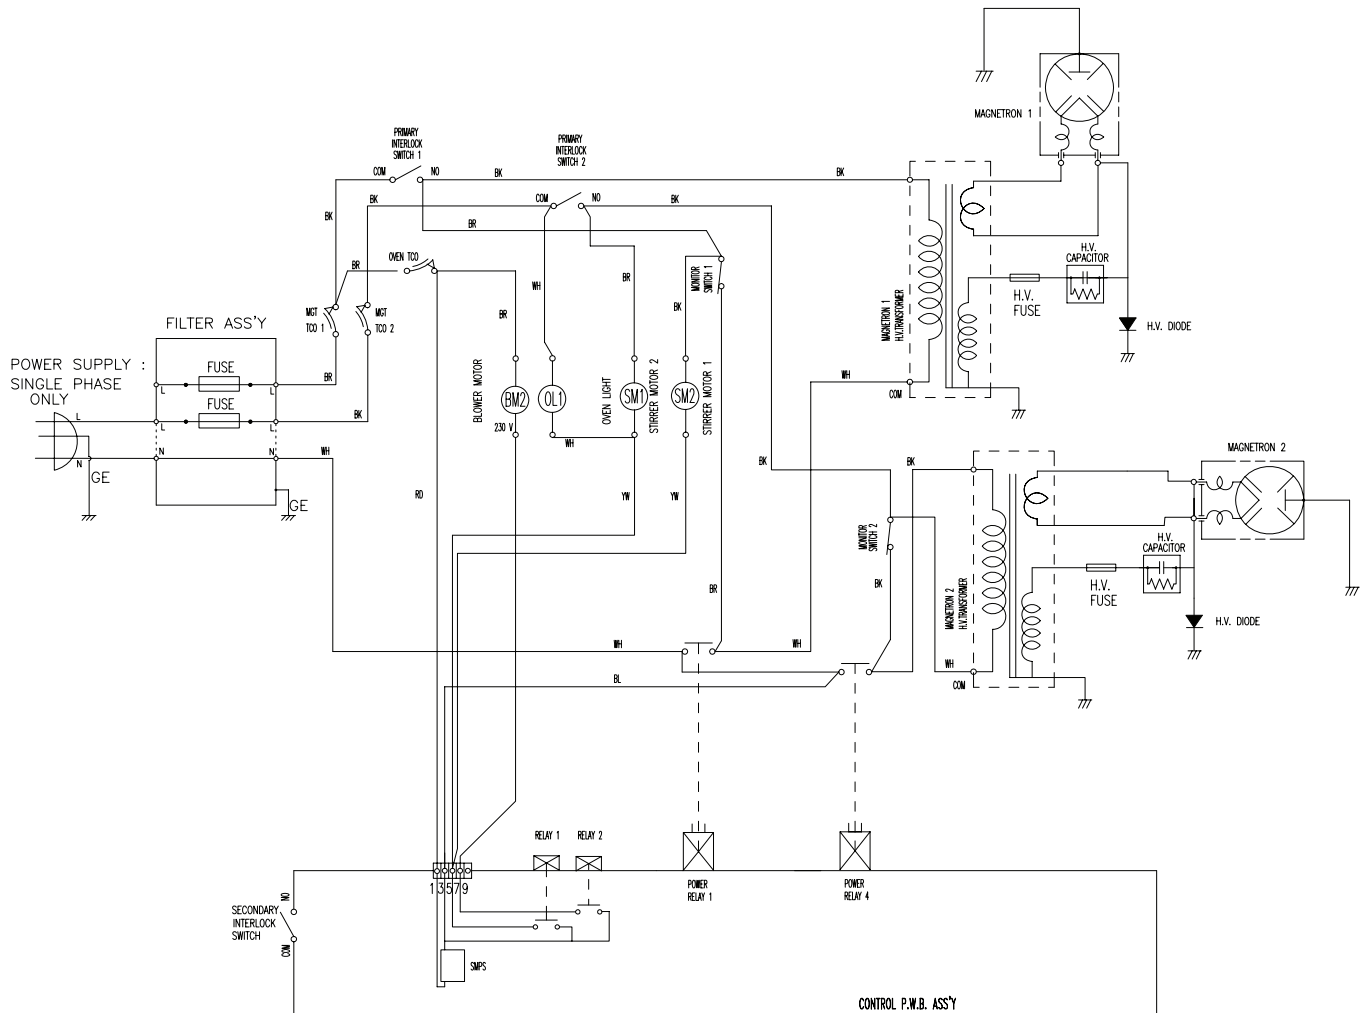

Machine	Explode	Code	Description
Buffalo Programmable Commerical Microwave - 34Ltr 1800watt	1		Cavity Assembly
Buffalo Programmable Commerical Microwave - 34Ltr 1800watt	2	AP450	Back Plate
Buffalo Programmable Commerical Microwave - 34Ltr 1800watt	3	AL624	Inner Plate Cover
Buffalo Programmable Commerical Microwave - 34Ltr 1800watt	4	AK764	Thermostat Bracket
Buffalo Programmable Commerical Microwave - 34Ltr 1800watt	37		Thermostat
Buffalo Programmable Commerical Microwave - 34Ltr 1800watt	5	AL458	Baseplate
Buffalo Programmable Commerical Microwave - 34Ltr 1800watt	6	AK809	Foot Cushion Block (set 6)
Buffalo Programmable Commerical Microwave - 34Ltr 1800watt	7	AK741	Control Panel Assembly
Buffalo Programmable Commerical Microwave - 34Ltr 1800watt	8	AK746	Control Panel
Buffalo Programmable Commerical Microwave - 34Ltr 1800watt	9	AP025	Control Panel Decoration
Buffalo Programmable Commerical Microwave - 34Ltr 1800watt	10	AM174	PCB
Buffalo Programmable Commerical Microwave - 34Ltr 1800watt	11	AK751	Membrane Switch
Buffalo Programmable Commerical Microwave - 34Ltr 1800watt	17	AK755	Door Assembly
Buffalo Programmable Commerical Microwave - 34Ltr 1800watt	18		Door Frame Assembly
Buffalo Programmable Commerical Microwave - 34Ltr 1800watt	19	AK758	Latch
Buffalo Programmable Commerical Microwave - 34Ltr 1800watt	20		Spring
Buffalo Programmable Commerical Microwave - 34Ltr 1800watt	21		Door Shaft
Buffalo Programmable Commerical Microwave - 34Ltr 1800watt	22	AN775	Door Film
Buffalo Programmable Commerical Microwave - 34Ltr 1800watt	23		Glass Door Screen
Buffalo Programmable Commerical Microwave - 34Ltr 1800watt	24		Door Panel
Buffalo Programmable Commerical Microwave - 34Ltr 1800watt	25	AN112	Door Seal
Buffalo Programmable Commerical Microwave - 34Ltr 1800watt	26		D/Panel Decoration
Buffalo Programmable Commerical Microwave - 34Ltr 1800watt	27		Handle
Buffalo Programmable Commerical Microwave - 34Ltr 1800watt	28	AK779	Magnetron
Buffalo Programmable Commerical Microwave - 34Ltr 1800watt	29	AK800	H.V.Transformer
Buffalo Programmable Commerical Microwave - 34Ltr 1800watt	30	AK803	H.V.Capacitor
Buffalo Programmable Commerical Microwave - 34Ltr 1800watt	31	AK806	H.V.Diode
Buffalo Programmable Commerical Microwave - 34Ltr 1800watt	32	AK797	Fuse
Buffalo Programmable Commerical Microwave - 34Ltr 1800watt	33+34	AK773	Noise Fliter Assembly
Buffalo Programmable Commerical Microwave - 34Ltr 1800watt	35	AK781	Integrated Lamp
Buffalo Programmable Commerical Microwave - 34Ltr 1800watt	36	AK814	Power Cord
Buffalo Programmable Commerical Microwave - 34Ltr 1800watt	38	AK765	Thermostat
Buffalo Programmable Commerical Microwave - 34Ltr 1800watt	39		Plastic Heat Insulator
Buffalo Programmable Commerical Microwave - 34Ltr 1800watt	40	AK787	Latch Board
Buffalo Programmable Commerical Microwave - 34Ltr 1800watt	41	AK784	Microswitch
Buffalo Programmable Commerical Microwave - 34Ltr 1800watt	42	AK785	Microswitch
Buffalo Programmable Commerical Microwave - 34Ltr 1800watt	43	AK811	Main Wire Harness
Buffalo Programmable Commerical Microwave - 34Ltr 1800watt	44	AK790	Interlock Lever
Buffalo Programmable Commerical Microwave - 34Ltr 1800watt	45	AK791	Interlock Lever
Buffalo Programmable Commerical Microwave - 34Ltr 1800watt	46		Upper Lamp Shade
Buffalo Programmable Commerical Microwave - 34Ltr 1800watt	47		Lower Lamp Shade
Buffalo Programmable Commerical Microwave - 34Ltr 1800watt	48		Filter Net
Buffalo Programmable Commerical Microwave - 34Ltr 1800watt	49	AK770	Synchronous Motor
Buffalo Programmable Commerical Microwave - 34Ltr 1800watt	50-53	AK815	Fan Assembly
Buffalo Programmable Commerical Microwave - 34Ltr 1800watt	54		Wind Guide
Buffalo Programmable Commerical Microwave - 34Ltr 1800watt	55		Plastic Heat Insulator
Buffalo Programmable Commerical Microwave - 34Ltr 1800watt	56		Protect Cover
Buffalo Programmable Commerical Microwave - 34Ltr 1800watt	57		Guide Air Cover
Buffalo Programmable Commerical Microwave - 34Ltr 1800watt	58		Vent Grille
Buffalo Programmable Commerical Microwave - 34Ltr 1800watt	59		Capacitor Holder
Buffalo Programmable Commerical Microwave - 34Ltr 1800watt	60	AM914	Upper Stirrer Fan Assembly
Buffalo Programmable Commerical Microwave - 34Ltr 1800watt	61	AM915	Lower Stirrer Fan Assembly
Buffalo Programmable Commerical Microwave - 34Ltr 1800watt	62	AN642	Cover
Buffalo Programmable Commerical Microwave - 34Ltr 1800watt	63	AL725	Lamp Holder
Buffalo Programmable Commerical Microwave - 34Ltr 1800watt	64	AK761	Oil Baffle
Buffalo Programmable Commerical Microwave - 34Ltr 1800watt	65		Lamp Cover
Buffalo Programmable Commerical Microwave - 34Ltr 1800watt	66		Mounting Plate
Buffalo Programmable Commerical Microwave - 34Ltr 1800watt	67	AN091	Switch Bracket
Buffalo Programmable Commerical Microwave - 34Ltr 1800watt	68		Plastic Nail
Buffalo Programmable Commerical Microwave - 34Ltr 1800watt	69		Lamp Socket Bracket