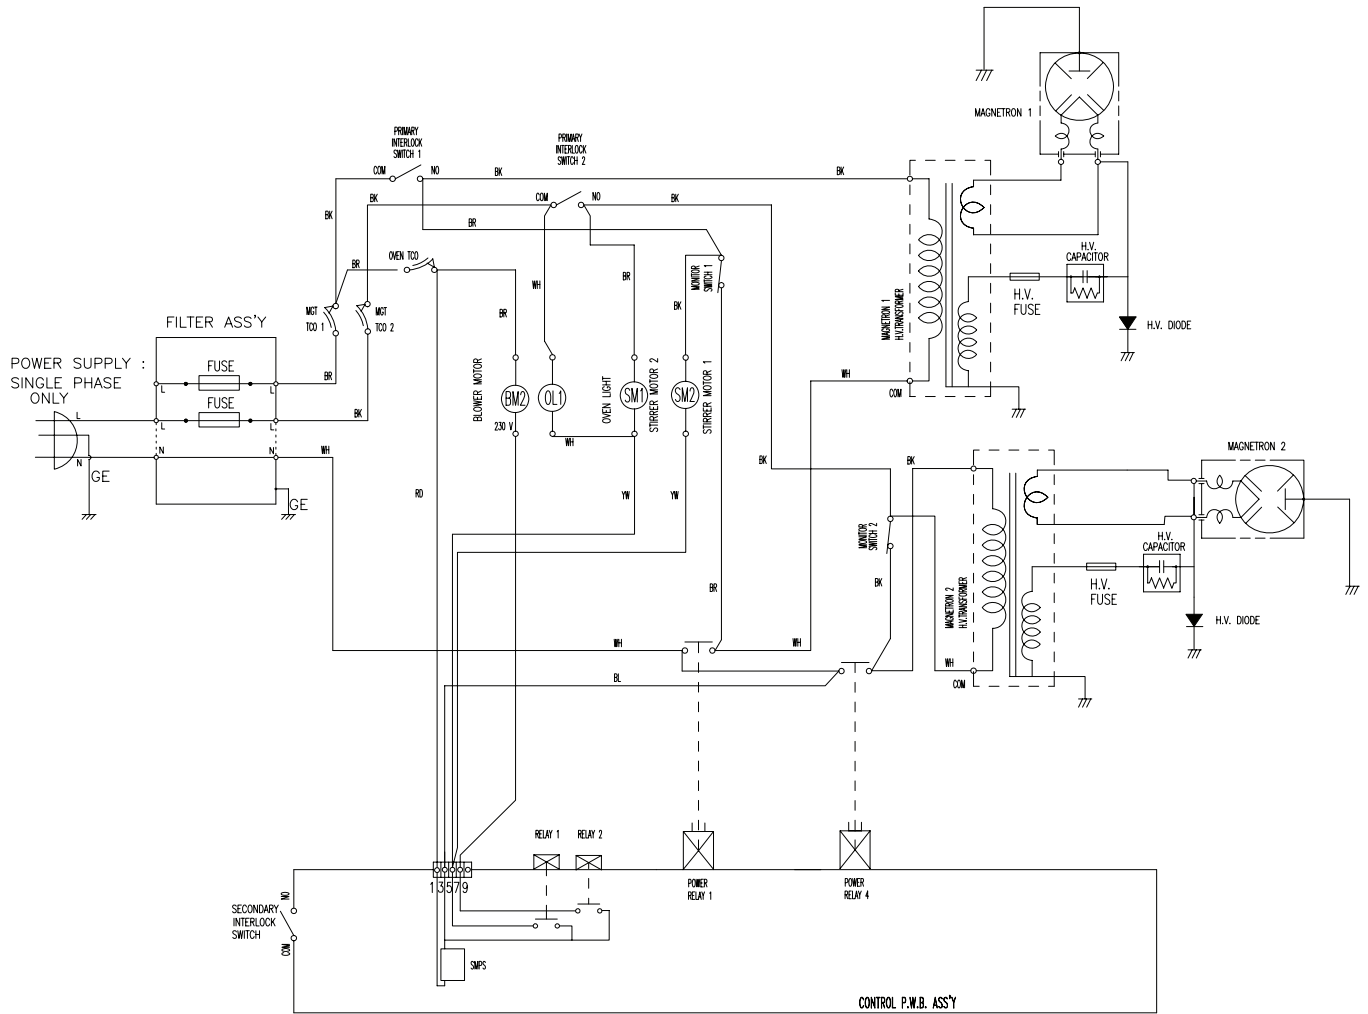

Machine	Explode	Code	Description
Buffalo Manual Commerical Microwave - 34Ltr 1800watt	1		Cavity Assembly
Buffalo Manual Commerical Microwave - 34Ltr 1800watt	2	AP450	Back Plate
Buffalo Manual Commerical Microwave - 34Ltr 1800watt	3	AL624	Inner Plate Cover
Buffalo Manual Commerical Microwave - 34Ltr 1800watt	4	AK764	Thermostat Bracket
Buffalo Manual Commerical Microwave - 34Ltr 1800watt	37		Thermostat
Buffalo Manual Commerical Microwave - 34Ltr 1800watt	5	AL458	Baseplate
Buffalo Manual Commerical Microwave - 34Ltr 1800watt	6	AK809	Foot Cushion Block (set 6)
Buffalo Manual Commerical Microwave - 34Ltr 1800watt	7	AK740	Control Panel Assembly
Buffalo Manual Commerical Microwave - 34Ltr 1800watt	8	AK745	Control Panel
Buffalo Manual Commerical Microwave - 34Ltr 1800watt	9	AP025	Control Panel Decoration
Buffalo Manual Commerical Microwave - 34Ltr 1800watt	10	AK749	Membrane Sticker
Buffalo Manual Commerical Microwave - 34Ltr 1800watt	11	AN043	Knob
Buffalo Manual Commerical Microwave - 34Ltr 1800watt	12	AN044	Dial Knob
Buffalo Manual Commerical Microwave - 34Ltr 1800watt	13+14		MI Assembly
Buffalo Manual Commerical Microwave - 34Ltr 1800watt	15	AN045	Knob Cover
Buffalo Manual Commerical Microwave - 34Ltr 1800watt	16		MI Assembly
Buffalo Manual Commerical Microwave - 34Ltr 1800watt	17	AK754	Door Assembly
Buffalo Manual Commerical Microwave - 34Ltr 1800watt	18		Door Frame Assembly
Buffalo Manual Commerical Microwave - 34Ltr 1800watt	19	AK758	Latch
Buffalo Manual Commerical Microwave - 34Ltr 1800watt	20		Spring
Buffalo Manual Commerical Microwave - 34Ltr 1800watt	21		Door Shaft
Buffalo Manual Commerical Microwave - 34Ltr 1800watt	22	AN775	Door Film
Buffalo Manual Commerical Microwave - 34Ltr 1800watt	23		Glass Door Screen
Buffalo Manual Commerical Microwave - 34Ltr 1800watt	24		Door Panel
Buffalo Manual Commerical Microwave - 34Ltr 1800watt	25	AN112	Door Seal
Buffalo Manual Commerical Microwave - 34Ltr 1800watt	26		D/Panel Decoration
Buffalo Manual Commerical Microwave - 34Ltr 1800watt	27		Handle
Buffalo Manual Commerical Microwave - 34Ltr 1800watt	28	AK779	Magnetron
Buffalo Manual Commerical Microwave - 34Ltr 1800watt	29	AK800	H.V.Transformer
Buffalo Manual Commerical Microwave - 34Ltr 1800watt	30	AK803	H.V.Capacitor
Buffalo Manual Commerical Microwave - 34Ltr 1800watt	31	AK806	H.V.Diode
Buffalo Manual Commerical Microwave - 34Ltr 1800watt	32	AK797	Fuse
Buffalo Manual Commerical Microwave - 34Ltr 1800watt	33+34	AK773	Noise Fliter Assembly
Buffalo Manual Commerical Microwave - 34Ltr 1800watt	35	AK781	Integrated Lamp
Buffalo Manual Commerical Microwave - 34Ltr 1800watt	36	AK814	Power Cord
Buffalo Manual Commerical Microwave - 34Ltr 1800watt	38	AK765	Thermostat
Buffalo Manual Commerical Microwave - 34Ltr 1800watt	39		Plastic Heat Insulator
Buffalo Manual Commerical Microwave - 34Ltr 1800watt	40	AK787	Latch Board
Buffalo Manual Commerical Microwave - 34Ltr 1800watt	41	AK784	Microswitch
Buffalo Manual Commerical Microwave - 34Ltr 1800watt	42	AK785	Microswitch
Buffalo Manual Commerical Microwave - 34Ltr 1800watt	43	AK811	Main Wire Harness
Buffalo Manual Commerical Microwave - 34Ltr 1800watt	44	AK790	Interlock Lever
Buffalo Manual Commerical Microwave - 34Ltr 1800watt	45	AK791	Interlock Lever
Buffalo Manual Commerical Microwave - 34Ltr 1800watt	46		Upper Lamp Shade
Buffalo Manual Commerical Microwave - 34Ltr 1800watt	47		Lower Lamp Shade
Buffalo Manual Commerical Microwave - 34Ltr 1800watt	48		Filter Net
Buffalo Manual Commerical Microwave - 34Ltr 1800watt	49	AK770	Synchronous Motor
Buffalo Manual Commerical Microwave - 34Ltr 1800watt	50+51+52+53	AK815	Fan Assembly
Buffalo Manual Commerical Microwave - 34Ltr 1800watt	54		Wind Guide
Buffalo Manual Commerical Microwave - 34Ltr 1800watt	55		Plastic Heat Insulator
Buffalo Manual Commerical Microwave - 34Ltr 1800watt	56		Protect Cover
Buffalo Manual Commerical Microwave - 34Ltr 1800watt	57		Guide Air Cover
Buffalo Manual Commerical Microwave - 34Ltr 1800watt	58		Vent Grille
Buffalo Manual Commerical Microwave - 34Ltr 1800watt	59		Capacitor Holder
Buffalo Manual Commerical Microwave - 34Ltr 1800watt	60	AM914	Upper Stirrer Fan Assembly
Buffalo Manual Commerical Microwave - 34Ltr 1800watt	61	AM915	Lower Stirrer Fan Assembly
Buffalo Manual Commerical Microwave - 34Ltr 1800watt	62	AN642	Cover
Buffalo Manual Commerical Microwave - 34Ltr 1800watt	63	AL725	Lamp Holder
Buffalo Manual Commerical Microwave - 34Ltr 1800watt	64	AK761	Oil Baffle
Buffalo Manual Commerical Microwave - 34Ltr 1800watt	65		Lamp Cover
Buffalo Manual Commerical Microwave - 34Ltr 1800watt	66		Mounting Plate
Buffalo Manual Commerical Microwave - 34Ltr 1800watt	67	AN091	Switch Bracket
Buffalo Manual Commerical Microwave - 34Ltr 1800watt	68		Plastic Nail
Buffalo Manual Commerical Microwave - 34Ltr 1800watt	69		Lamp Socket Bracket