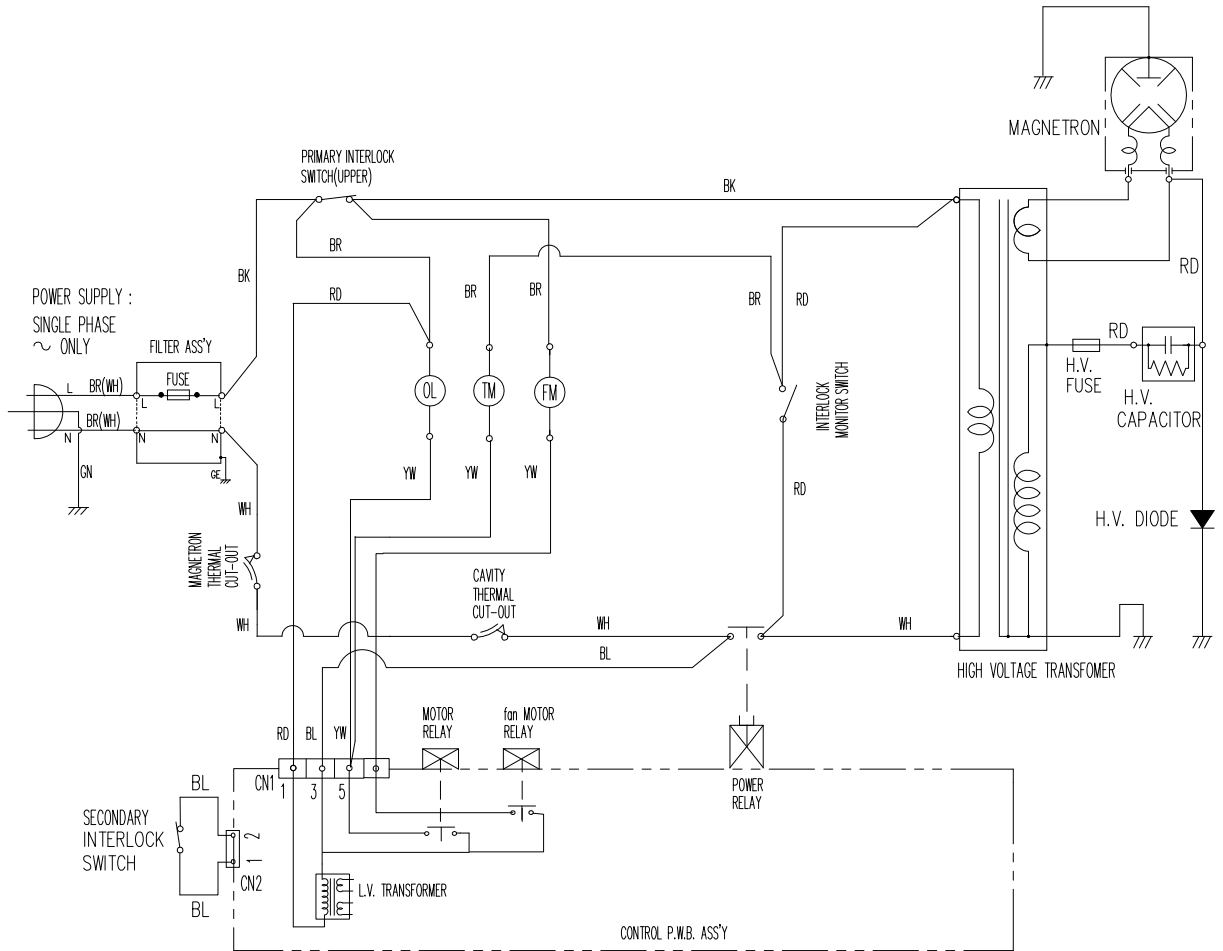

Machine	Explode	Code	Description
Buffalo Programmable Commerical Microwave - 25Ltr 1000watt	1	AK739	Control Panel Assembly
Buffalo Programmable Commerical Microwave - 25Ltr 1000watt	2	AK744	Control Panel
Buffalo Programmable Commerical Microwave - 25Ltr 1000watt	3		Control Panel Decoration
Buffalo Programmable Commerical Microwave - 25Ltr 1000watt	4	AK750	Membrane Switch
Buffalo Programmable Commerical Microwave - 25Ltr 1000watt	5	AL808	PCB
Buffalo Programmable Commerical Microwave - 25Ltr 1000watt	6		Sealing Ring
Buffalo Programmable Commerical Microwave - 25Ltr 1000watt	7	AK753	Door Assembly
Buffalo Programmable Commerical Microwave - 25Ltr 1000watt	8		Door Frame Assembly
Buffalo Programmable Commerical Microwave - 25Ltr 1000watt	9	AK757	Latch
Buffalo Programmable Commerical Microwave - 25Ltr 1000watt	10		Latch Spring
Buffalo Programmable Commerical Microwave - 25Ltr 1000watt	11		Hinge
Buffalo Programmable Commerical Microwave - 25Ltr 1000watt	12	AN775	Door Film
Buffalo Programmable Commerical Microwave - 25Ltr 1000watt	13		Door Screen
Buffalo Programmable Commerical Microwave - 25Ltr 1000watt	14		Door Panel
Buffalo Programmable Commerical Microwave - 25Ltr 1000watt	15		Door Seal
Buffalo Programmable Commerical Microwave - 25Ltr 1000watt	16		D/Panel Decoration
Buffalo Programmable Commerical Microwave - 25Ltr 1000watt	17		Handle
Buffalo Programmable Commerical Microwave - 25Ltr 1000watt	18		Plastic Decoration
Buffalo Programmable Commerical Microwave - 25Ltr 1000watt	19	AK760	Oil Baffle
Buffalo Programmable Commerical Microwave - 25Ltr 1000watt	20		Hinge Assembly
Buffalo Programmable Commerical Microwave - 25Ltr 1000watt	21		Cavity Assembly
Buffalo Programmable Commerical Microwave - 25Ltr 1000watt	22	AK762	Thermostat
Buffalo Programmable Commerical Microwave - 25Ltr 1000watt	24	AK763	Thermostat
Buffalo Programmable Commerical Microwave - 25Ltr 1000watt	25		Sealing Water Bracket
Buffalo Programmable Commerical Microwave - 25Ltr 1000watt	26	AK768	Fan Blade
Buffalo Programmable Commerical Microwave - 25Ltr 1000watt	31		Brushless DC Motor
Buffalo Programmable Commerical Microwave - 25Ltr 1000watt	27	AK769	Fan Bracket
Buffalo Programmable Commerical Microwave - 25Ltr 1000watt	28+29	AK772	Noise Fliter Assembly
Buffalo Programmable Commerical Microwave - 25Ltr 1000watt	29	AK798	Fuse
Buffalo Programmable Commerical Microwave - 25Ltr 1000watt	30		Cover
Buffalo Programmable Commerical Microwave - 25Ltr 1000watt	32	AK775	Air Duct
Buffalo Programmable Commerical Microwave - 25Ltr 1000watt	33	AK778	Magnetron
Buffalo Programmable Commerical Microwave - 25Ltr 1000watt	34	AK781	Integrated Lamp
Buffalo Programmable Commerical Microwave - 25Ltr 1000watt	35		Wind Guide Cover
Buffalo Programmable Commerical Microwave - 25Ltr 1000watt	36	AK784	Microswitch
Buffalo Programmable Commerical Microwave - 25Ltr 1000watt	37	AK786	Latch Board
Buffalo Programmable Commerical Microwave - 25Ltr 1000watt	38	AK789	Interlock Lever
Buffalo Programmable Commerical Microwave - 25Ltr 1000watt	39	AK785	Microswitch
Buffalo Programmable Commerical Microwave - 25Ltr 1000watt	40	AK796	Fuse
Buffalo Programmable Commerical Microwave - 25Ltr 1000watt	41	AK799	H.V.Transformer
Buffalo Programmable Commerical Microwave - 25Ltr 1000watt	42		Front Plate Bracket
Buffalo Programmable Commerical Microwave - 25Ltr 1000watt	43		Capacitor Holder
Buffalo Programmable Commerical Microwave - 25Ltr 1000watt	44	AK802	H.V.Capacitor
Buffalo Programmable Commerical Microwave - 25Ltr 1000watt	45	AK805	H.V.Diode
Buffalo Programmable Commerical Microwave - 25Ltr 1000watt	46	AL456	Baseplate
Buffalo Programmable Commerical Microwave - 25Ltr 1000watt	47	AK808	Foot (set 4)
Buffalo Programmable Commerical Microwave - 25Ltr 1000watt	49		Rubber Gasket (set 4)
Buffalo Programmable Commerical Microwave - 25Ltr 1000watt	48	AK810	Main Wire Harness
Buffalo Programmable Commerical Microwave - 25Ltr 1000watt	50	AK813	Power Cord