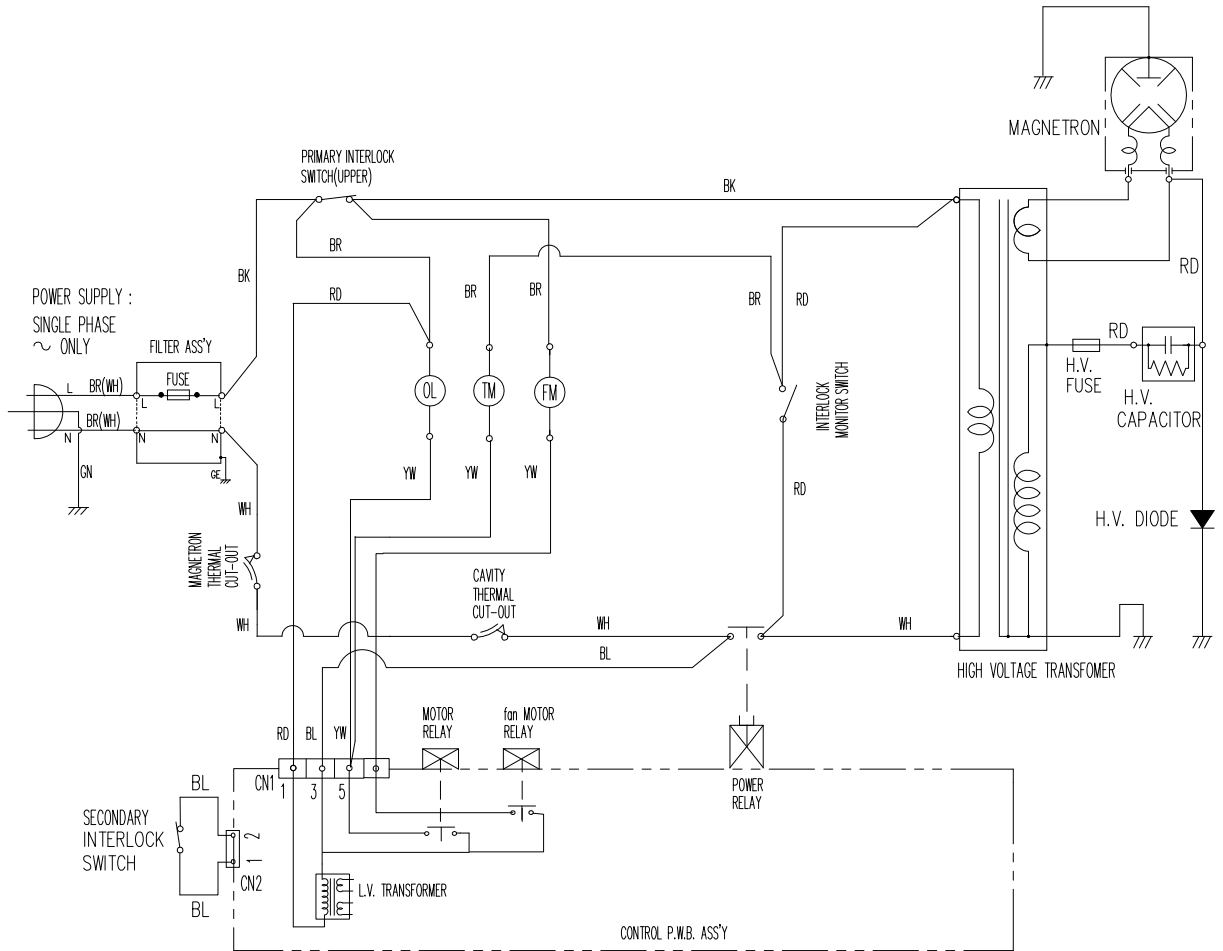

Machine	Explode	Code	Description
Buffalo Manual Commerical Microwave - 25Ltr 1000watt	1	AK738	Control Panel Assembly
Buffalo Manual Commerical Microwave - 25Ltr 1000watt	2	AK743	Control Panel
Buffalo Manual Commerical Microwave - 25Ltr 1000watt	3		Control Panel Decoration
Buffalo Manual Commerical Microwave - 25Ltr 1000watt	4	AK748	Membrane Sticker
Buffalo Manual Commerical Microwave - 25Ltr 1000watt	5		Dial Knob
Buffalo Manual Commerical Microwave - 25Ltr 1000watt	6		MI Assembly
Buffalo Manual Commerical Microwave - 25Ltr 1000watt	6		MI Assembly
Buffalo Manual Commerical Microwave - 25Ltr 1000watt	7	AK753	Door Assembly
Buffalo Manual Commerical Microwave - 25Ltr 1000watt	8		Door Frame Assembly
Buffalo Manual Commerical Microwave - 25Ltr 1000watt	9	AK757	Latch
Buffalo Manual Commerical Microwave - 25Ltr 1000watt	10		Latch Spring
Buffalo Manual Commerical Microwave - 25Ltr 1000watt	11		Hinge
Buffalo Manual Commerical Microwave - 25Ltr 1000watt	12	AN775	Door Film
Buffalo Manual Commerical Microwave - 25Ltr 1000watt	13		Door Screen
Buffalo Manual Commerical Microwave - 25Ltr 1000watt	14		Door Panel
Buffalo Manual Commerical Microwave - 25Ltr 1000watt	15		Door Seal
Buffalo Manual Commerical Microwave - 25Ltr 1000watt	16		D/Panel Decoration
Buffalo Manual Commerical Microwave - 25Ltr 1000watt	17		Handle
Buffalo Manual Commerical Microwave - 25Ltr 1000watt	18		Plastic Decoration
Buffalo Manual Commerical Microwave - 25Ltr 1000watt	19	AK760	Oil Baffle
Buffalo Manual Commerical Microwave - 25Ltr 1000watt	20		Hinge Assembly
Buffalo Manual Commerical Microwave - 25Ltr 1000watt	21		Cavity Assembly
Buffalo Manual Commerical Microwave - 25Ltr 1000watt	22	AK762	Thermostat
Buffalo Manual Commerical Microwave - 25Ltr 1000watt	24	AK763	Thermostat
Buffalo Manual Commerical Microwave - 25Ltr 1000watt	25		Sealing Water Bracket
Buffalo Manual Commerical Microwave - 25Ltr 1000watt	26	AK767	Fan Blade
Buffalo Manual Commerical Microwave - 25Ltr 1000watt	31		Brushless DC Motor
Buffalo Manual Commerical Microwave - 25Ltr 1000watt	27	AK769	Fan Bracket
Buffalo Manual Commerical Microwave - 25Ltr 1000watt	28+29	AK772	Noise Fliter Assembly
Buffalo Manual Commerical Microwave - 25Ltr 1000watt	30		Cover
Buffalo Manual Commerical Microwave - 25Ltr 1000watt	32	AK775	Air Duct
Buffalo Manual Commerical Microwave - 25Ltr 1000watt	33	AK778	Magnetron
Buffalo Manual Commerical Microwave - 25Ltr 1000watt	34	AK781	Integrated Lamp
Buffalo Manual Commerical Microwave - 25Ltr 1000watt	35		Wind Guide Cover
Buffalo Manual Commerical Microwave - 25Ltr 1000watt	36	AK784	Microswitch
Buffalo Manual Commerical Microwave - 25Ltr 1000watt	37	AK786	Latch Board
Buffalo Manual Commerical Microwave - 25Ltr 1000watt	38	AK789	Interlock Lever
Buffalo Manual Commerical Microwave - 25Ltr 1000watt	39	AK785	Microswitch
Buffalo Manual Commerical Microwave - 25Ltr 1000watt	40	AK795	Fuse
Buffalo Manual Commerical Microwave - 25Ltr 1000watt	41	AK799	H.V.Transformer
Buffalo Manual Commerical Microwave - 25Ltr 1000watt	42		Front Plate Bracket
Buffalo Manual Commerical Microwave - 25Ltr 1000watt	43		Capacitor Holder
Buffalo Manual Commerical Microwave - 25Ltr 1000watt	44	AK802	H.V.Capacitor
Buffalo Manual Commerical Microwave - 25Ltr 1000watt	45	AK804	H.V.Diode
Buffalo Manual Commerical Microwave - 25Ltr 1000watt	46	AL456	Baseplate
Buffalo Manual Commerical Microwave - 25Ltr 1000watt	47	AK808	Foot (set 4)
Buffalo Manual Commerical Microwave - 25Ltr 1000watt	49		Rubber Gasket (set 4)
Buffalo Manual Commerical Microwave - 25Ltr 1000watt	48	AK810	Main Wire Harness
Buffalo Manual Commerical Microwave - 25Ltr 1000watt	50	AK813	Power Cord