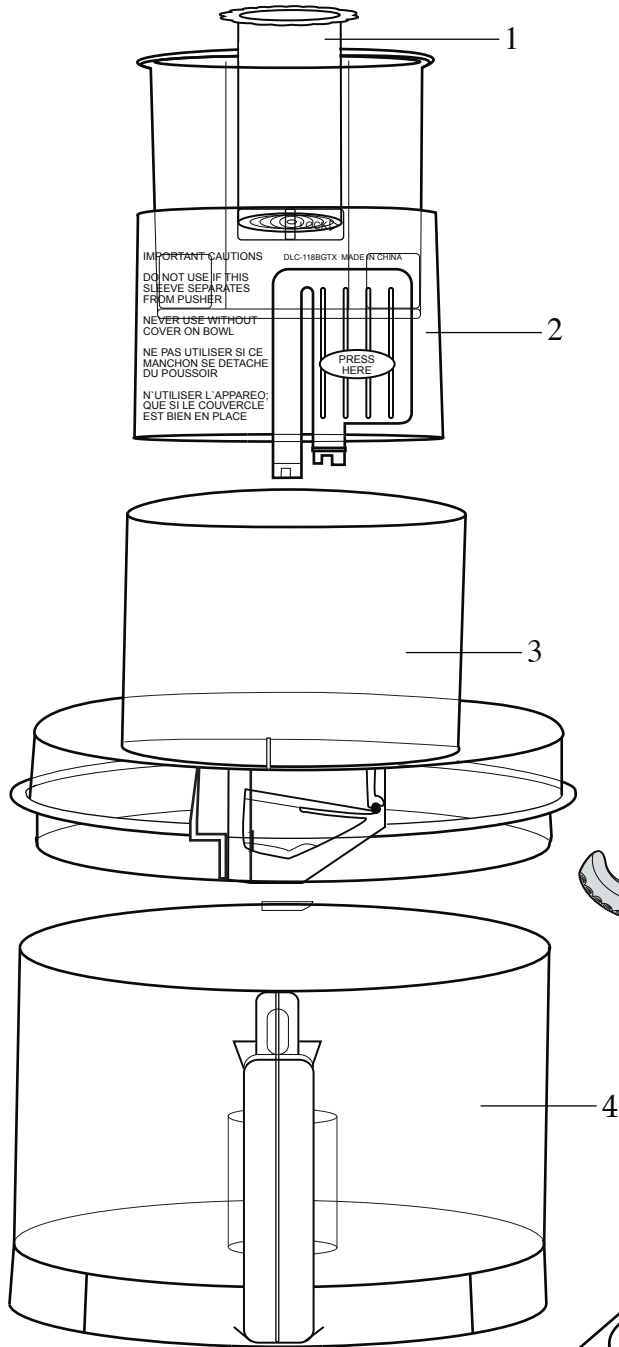

## UK 7 Cup Food Processor WFP7K

**032288**  
2mm - 5/64" Slicing Disc

**032279**  
4mm - 5/32" Shredding Disc

**WFP7K**  
Base Unit Assembly

Illustration #	Part #	Description
1	029617	Small Pusher /WFP7K14S
2	029616	Large Pusher /WFP7K14L
3	029613	Bowl Cover /WFP7K13
4	030192	Bowl /WFP7K12
5	503501 029614	S Blade /WFP7K1A S Blade /WFP7K1 (no longer used)
6	029615	Black Disc Stem /WFP7K2