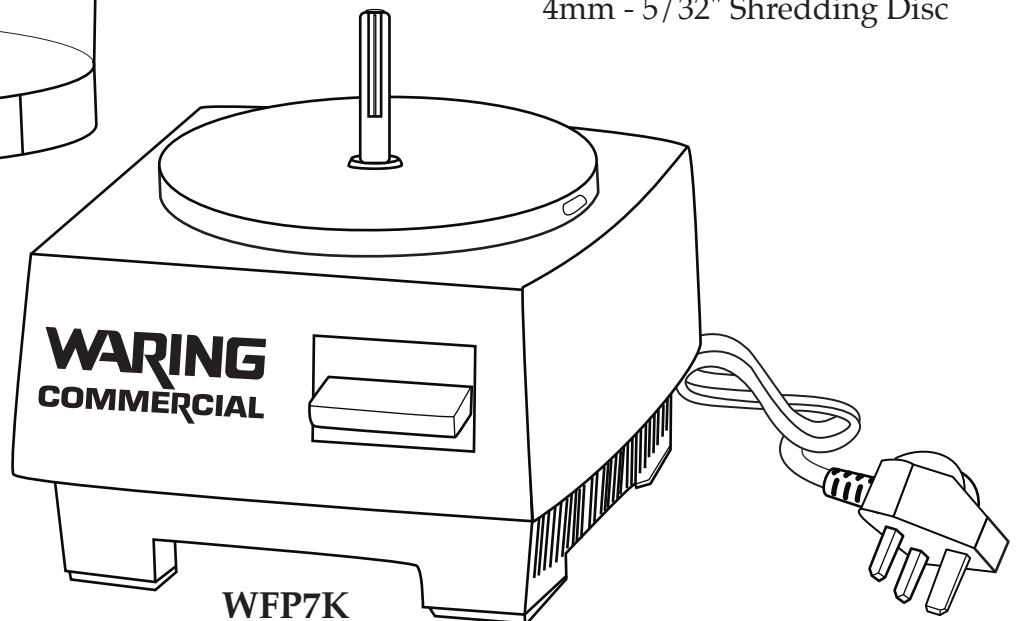

## UK 7 Cup Food Processor WFP7K

**032288**  
2mm - 5/64" Slicing Disc

**032279**  
4mm - 5/32" Shredding Disc

**WFP7K**  
Base Unit Assembly

Illustration #	Part #	Description
1	029617	Small Pusher /WFP7K14S
2	029616	Large Pusher /WFP7K14L
3	029613	Bowl Cover /WFP7K13
4	030192	Bowl /WFP7K12
5	503501 029614	S Blade /WFP7K1A S Blade /WFP7K1 (no longer used)
6	029615	Black Disc Stem /WFP7K2