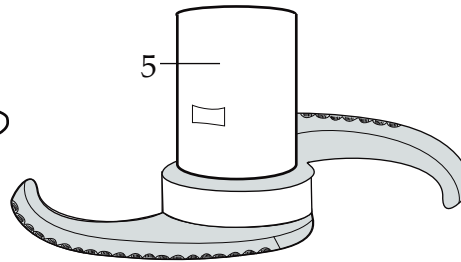

## UK 7 Cup Food Processor WFP7K

**032288**  
2mm - 5/64" Slicing Disc

**032279**  
4mm - 5/32" Shredding Disc

**WFP7K**  
Base Unit Assembly

Illustration #	Part #	Description
1	029617	Small Pusher /WFP7K14S
2	029616	Large Pusher /WFP7K14L
3	029613	Bowl Cover /WFP7K13
4	030192	Bowl /WFP7K12
5	503501 029614	S Blade /WFP7K1A S Blade /WFP7K1 (no longer used)
6	029615	Black Disc Stem /WFP7K2