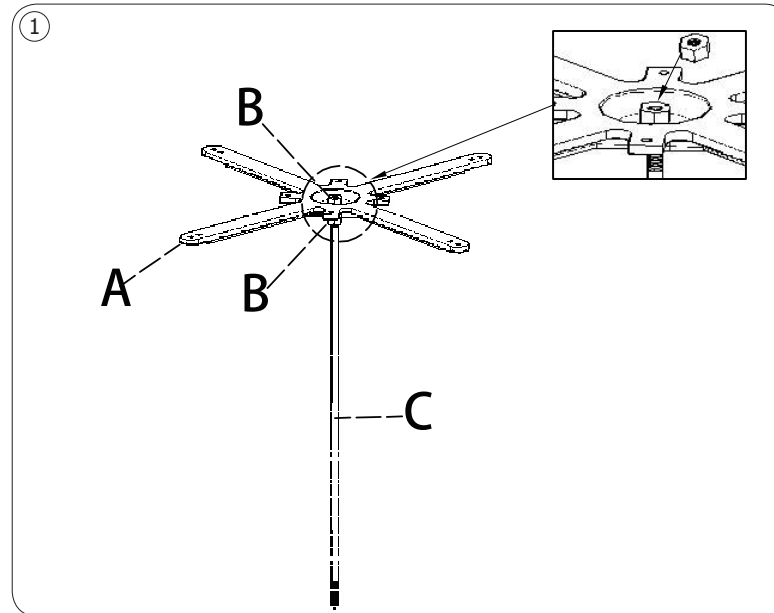

BOLERO

GD385 Bolero Cast Iron Budget Table Base

GH445 Bolero Budget Coffee Height Table Base

| | | |
|---|---|------|
| A |  | 1pc |
| B |  | 2pcs |
| C |  | 1pc |
| D |  | 1pc |
| E |  | 1pc |
| F |  | 1pc |
| G |  | 1pc |

Important!

Please note screws required to fix the base to the Bolero predrilled table tops are supplied with the table top carton. Before assembly, carefully remove all packaging and ensure all parts are present. Please periodically check and tighten assembly. Once assembled please do not attempt to move or lift the table by pulling the table top as this will cause damage to top!