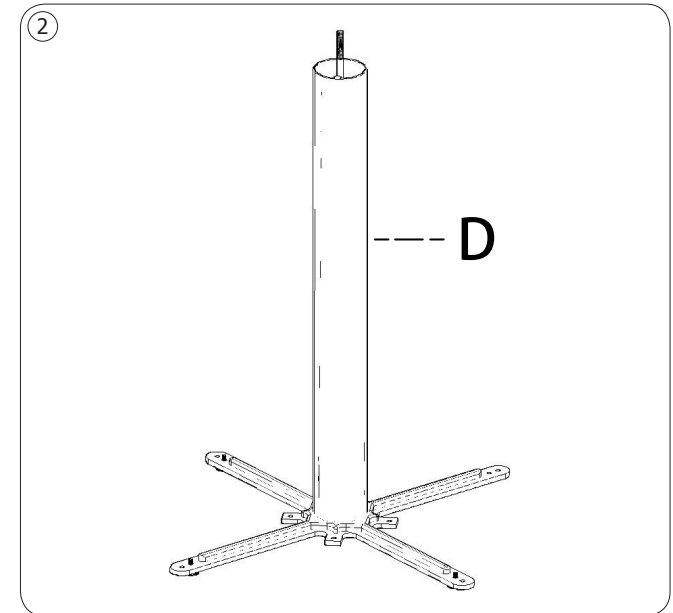

BOLERO

GD385 Bolero Cast Iron Budget Table Base

GH445 Bolero Budget Coffee Height Table Base

| | | |
|---|---|------|
| A |  | 1pc |
| B |  | 2pcs |
| C |  | 1pc |
| D |  | 1pc |
| E |  | 1pc |
| F |  | 1pc |
| G |  | 1pc |

Important!

Please note screws required to fix the base to the Bolero predrilled table tops are supplied with the table top carton. Before assembly, carefully remove all packaging and ensure all parts are present. Please periodically check and tighten assembly. Once assembled please do not attempt to move or lift the table by pulling the table top as this will cause damage to top!