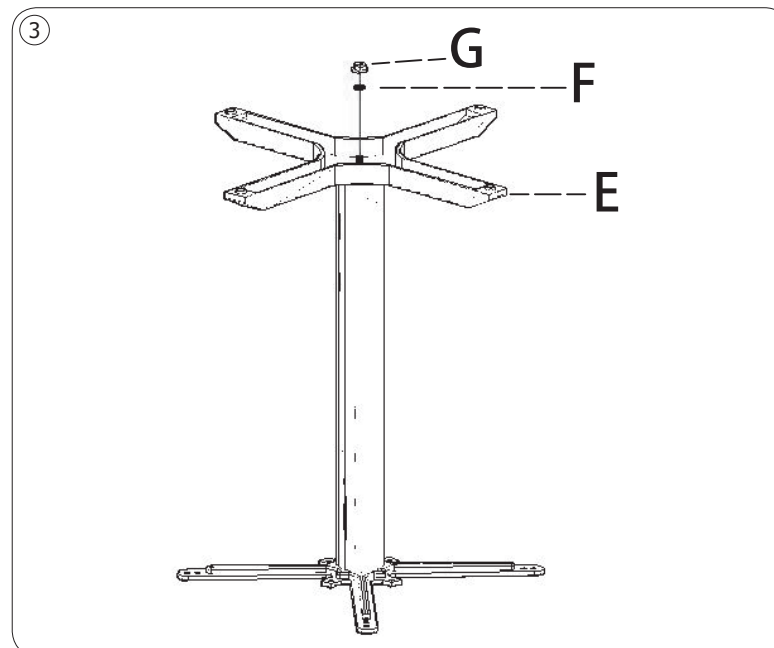

BOLERO

GD385 Bolero Cast Iron Budget Table Base

GH445 Bolero Budget Coffee Height Table Base

| | | |
|---|---|------|
| A |  | 1pc |
| B |  | 2pcs |
| C |  | 1pc |
| D |  | 1pc |
| E |  | 1pc |
| F |  | 1pc |
| G |  | 1pc |

Important!

Please note screws required to fix the base to the Bolero predrilled table tops are supplied with the table top carton. Before assembly, carefully remove all packaging and ensure all parts are present. Please periodically check and tighten assembly. Once assembled please do not attempt to move or lift the table by pulling the table top as this will cause damage to top!