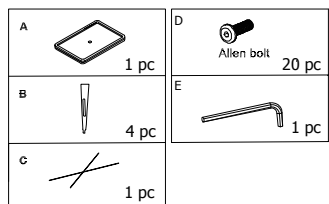

BOLERO

GC867 Bolero Bistro Steel Square Table Black 668mm (Single)
DM904 Bolero Bistro Steel Square Table Gun Metal 668mm (Single)
GC866 Bolero Bistro Galvanised Steel Square Table 668mm (Single)
GC868 Bolero Bistro Steel Square Table Red 668mm (Single)
GC869 Bolero Bistro Steel Square Table White 668mm (Single)

Assembly Instructions

CAUTION:
PLEASE MAKE SURE THAT ALL PARTS ABOVE ARE FIXED TIGHT AND FIRM BEFORE USE. DO NOT STAND ON THIS PRODUCT IN ANY CIRCUMSTANCE.

Cleaning and Care Tips:
Periodically dust the furniture or clean the seat using a handheld vacuum cleaner (use the correct attachment and set on low suction).
If required, spot clean using a slightly damp cloth to clean the soiled areas, then wipe dry immediately.
Do not use strong cleaning agents or abrasives.
For flat packed item, periodically check (every 90 days) to make sure that the bolts are still fully tightened.
Avoid placing the furniture near direct sunlight, heater, or cooling vents.

UK		Fourth Way, Avonmouth, Bristol, BS11 8TB United Kingdom	BE-FR	0800-29229	
Eire	+44 (0)845 146 2887	Unit 9003, Blarney Business Park, Blarney Co. Cork, Ireland	DE	0800 - 1860806	
NL	040 - 2628080		ES	901-100 133	
FR	01 60 34 28 80		AU	1300 225 960	15 Badgally Road, Campbelltown, 2560, NSW, Australia
BE-NL	0800-29129