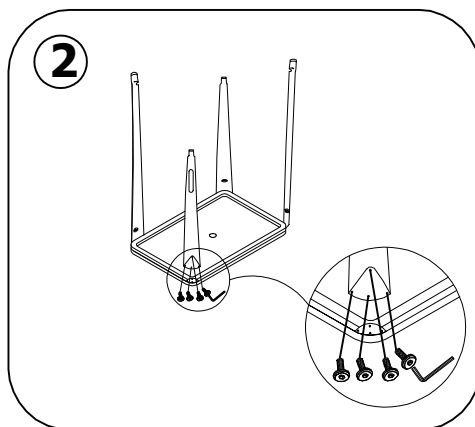

BOLERO

GC867 Bolero Bistro Steel Square Table Black 668mm (Single)
DM904 Bolero Bistro Steel Square Table Gun Metal 668mm (Single)
GC866 Bolero Bistro Galvanised Steel Square Table 668mm (Single)
GC868 Bolero Bistro Steel Square Table Red 668mm (Single)
GC869 Bolero Bistro Steel Square Table White 668mm (Single)

Assembly Instructions

CAUTION:
PLEASE MAKE SURE THAT ALL PARTS ABOVE ARE FIXED TIGHT AND FIRM BEFORE USE. DO NOT STAND ON THIS PRODUCT IN ANY CIRCUMSTANCE.

Cleaning and Care Tips:
Periodically dust the furniture or clean the seat using a handheld vacuum cleaner (use the correct attachment and set on low suction).
If required, spot clean using a slightly damp cloth to clean the soiled areas, then wipe dry immediately.
Do not use strong cleaning agents or abrasives.
For flat packed item, periodically check (every 90 days) to make sure that the bolts are still fully tightened.
Avoid placing the furniture near direct sunlight, heater, or cooling vents.

UK		Fourth Way, Avonmouth, Bristol, BS11 8TB United Kingdom	BE-FR	0800-29229	
Eire	+44 (0)845 146 2887	Unit 9003, Blarney Business Park, Blarney Co. Cork, Ireland	DE	0800 - 1860806	
NL	040 - 2628080		ES	901-100 133	
FR	01 60 34 28 80		AU	1300 225 960	15 Badgally Road, Campbelltown, 2560, NSW, Australia
BE-NL	0800-29129