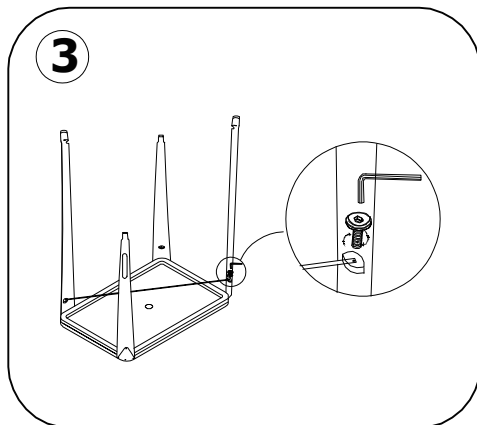

BOLERO

GC867 Bolero Bistro Steel Square Table Black 668mm (Single)
DM904 Bolero Bistro Steel Square Table Gun Metal 668mm (Single)
GC866 Bolero Bistro Galvanised Steel Square Table 668mm (Single)
GC868 Bolero Bistro Steel Square Table Red 668mm (Single)
GC869 Bolero Bistro Steel Square Table White 668mm (Single)

Assembly Instructions

CAUTION:
PLEASE MAKE SURE THAT ALL PARTS ABOVE ARE FIXED TIGHT AND FIRM BEFORE USE. DO NOT STAND ON THIS PRODUCT IN ANY CIRCUMSTANCE.

Cleaning and Care Tips:
Periodically dust the furniture or clean the seat using a handheld vacuum cleaner (use the correct attachment and set on low suction).
If required, spot clean using a slightly damp cloth to clean the soiled areas, then wipe dry immediately.
Do not use strong cleaning agents or abrasives.
For flat packed item, periodically check (every 90 days) to make sure that the bolts are still fully tightened.
Avoid placing the furniture near direct sunlight, heater, or cooling vents.

UK		Fourth Way, Avonmouth, Bristol, BS11 8TB United Kingdom	BE-FR	0800-29229	
Eire	+44 (0)845 146 2887	Unit 9003, Blarney Business Park, Blarney Co. Cork, Ireland	DE	0800 - 1860806	
NL	040 - 2628080		ES	901-100 133	
FR	01 60 34 28 80		AU	1300 225 960	15 Badgally Road, Campbelltown, 2560, NSW, Australia
BE-NL	0800-29129