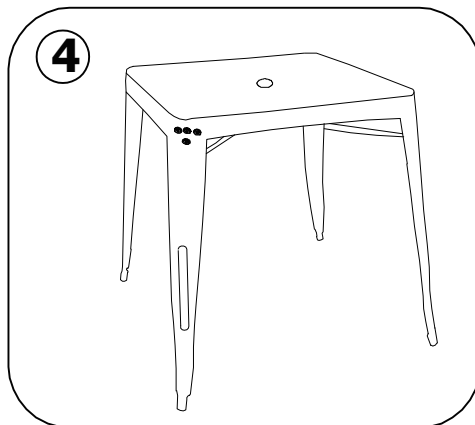

BOLERO

GC867 Bolero Bistro Steel Square Table Black 668mm (Single)
DM904 Bolero Bistro Steel Square Table Gun Metal 668mm (Single)
GC866 Bolero Bistro Galvanised Steel Square Table 668mm (Single)
GC868 Bolero Bistro Steel Square Table Red 668mm (Single)
GC869 Bolero Bistro Steel Square Table White 668mm (Single)

Assembly Instructions

CAUTION:
PLEASE MAKE SURE THAT ALL PARTS ABOVE ARE FIXED TIGHT AND FIRM BEFORE USE. DO NOT STAND ON THIS PRODUCT IN ANY CIRCUMSTANCE.

Cleaning and Care Tips:
Periodically dust the furniture or clean the seat using a handheld vacuum cleaner (use the correct attachment and set on low suction).
If required, spot clean using a slightly damp cloth to clean the soiled areas, then wipe dry immediately.
Do not use strong cleaning agents or abrasives.
For flat packed item, periodically check (every 90 days) to make sure that the bolts are still fully tightened.
Avoid placing the furniture near direct sunlight, heater, or cooling vents.

UK		Fourth Way, Avonmouth, Bristol, BS11 8TB United Kingdom	BE-FR	0800-29229	
Eire	+44 (0)845 146 2887	Unit 9003, Blarney Business Park, Blarney Co. Cork, Ireland	DE	0800 - 1860806	
NL	040 - 2628080		ES	901-100 133	
FR	01 60 34 28 80		AU	1300 225 960	15 Badgally Road, Campbelltown, 2560, NSW, Australia
BE-NL	0800-29129