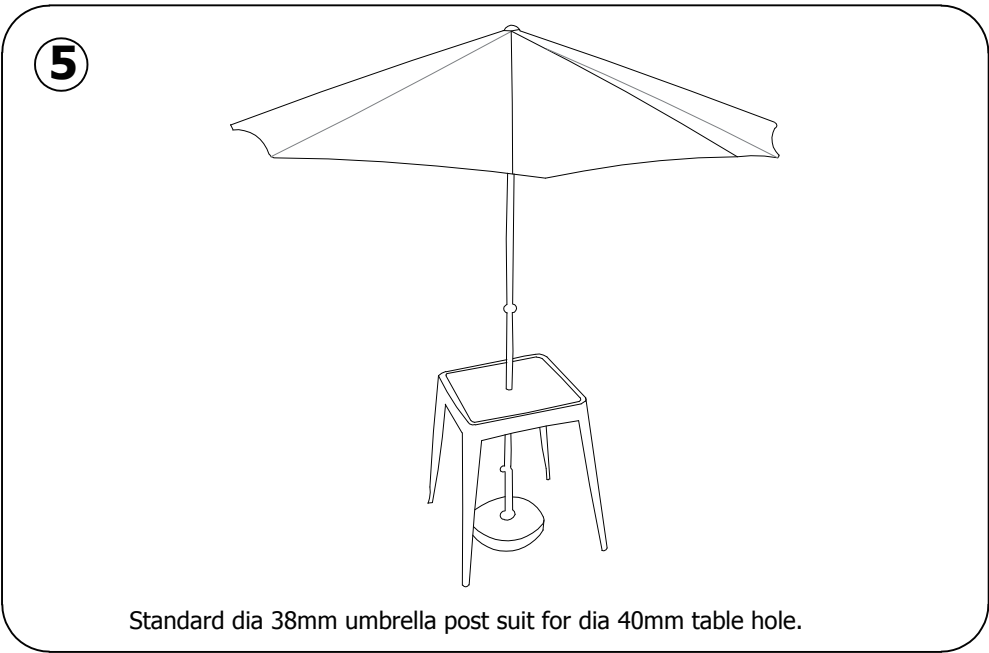

BOLERO

GC867 Bolero Bistro Steel Square Table Black 668mm (Single)
DM904 Bolero Bistro Steel Square Table Gun Metal 668mm (Single)
GC866 Bolero Bistro Galvanised Steel Square Table 668mm (Single)
GC868 Bolero Bistro Steel Square Table Red 668mm (Single)
GC869 Bolero Bistro Steel Square Table White 668mm (Single)

Assembly Instructions

CAUTION:
PLEASE MAKE SURE THAT ALL PARTS ABOVE ARE FIXED TIGHT AND FIRM BEFORE USE. DO NOT STAND ON THIS PRODUCT IN ANY CIRCUMSTANCE.

Cleaning and Care Tips:
Periodically dust the furniture or clean the seat using a handheld vacuum cleaner (use the correct attachment and set on low suction).
If required, spot clean using a slightly damp cloth to clean the soiled areas, then wipe dry immediately.
Do not use strong cleaning agents or abrasives.
For flat packed item, periodically check (every 90 days) to make sure that the bolts are still fully tightened.
Avoid placing the furniture near direct sunlight, heater, or cooling vents.

UK		Fourth Way, Avonmouth, Bristol, BS11 8TB United Kingdom	BE-FR	0800-29229	
Eire	+44 (0)845 146 2887	Unit 9003, Blarney Business Park, Blarney Co. Cork, Ireland	DE	0800 - 1860806	
NL	040 - 2628080		ES	901-100 133	
FR	01 60 34 28 80		AU	1300 225 960	15 Badgally Road, Campbelltown, 2560, NSW, Australia
BE-NL	0800-29129