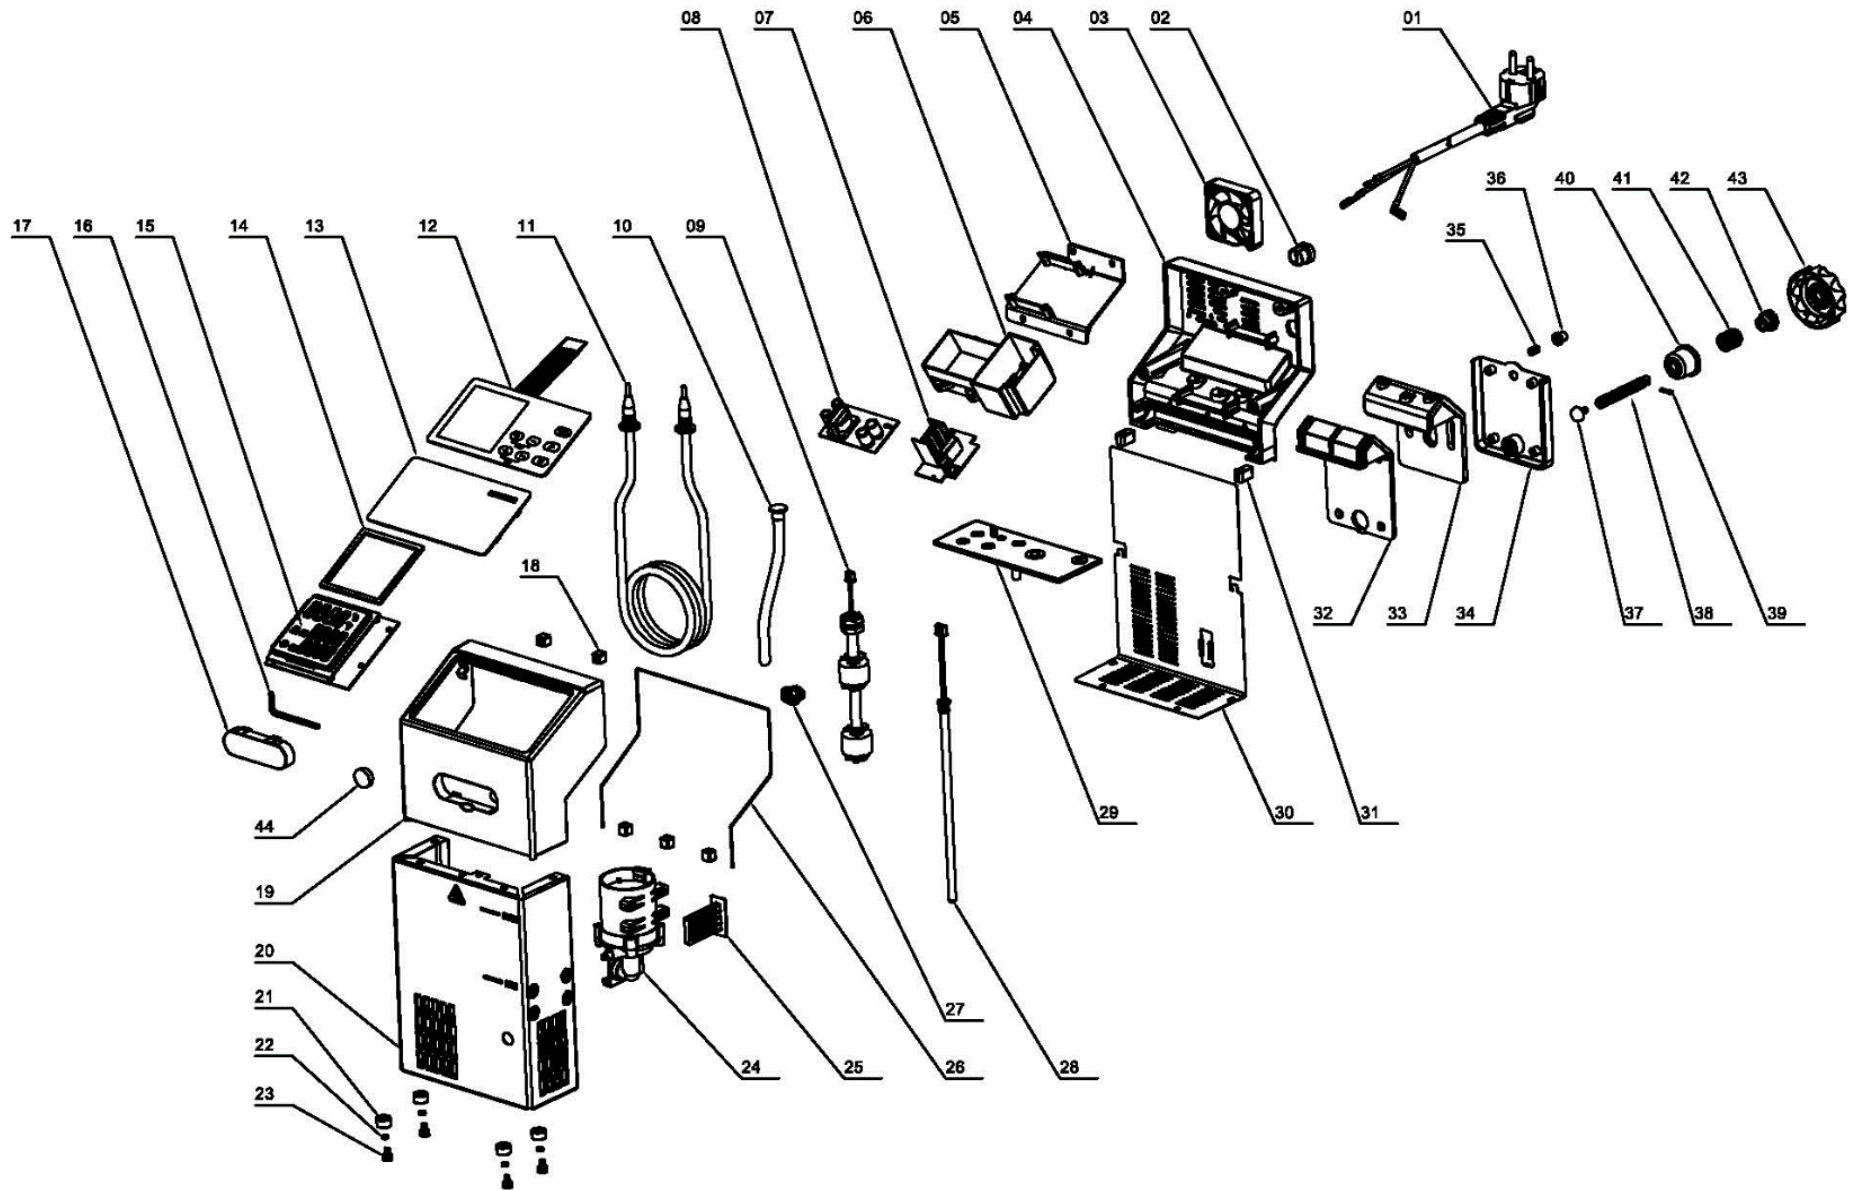

Exploded diagram and spare parts list

For machines with - DM868-06 (IPX7)

[Click](#)

From 5081293- UK onwards

For machines with – DM868

[Click](#)

Prior to 5081293- UK

Machine	Explode	Code	Description
DM868 - Buffalo Portable Sous Vide	1		Bufflo Power Cord
DM868 - Buffalo Portable Sous Vide	2		6P-4 Wire Clip
DM868 - Buffalo Portable Sous Vide	3	AG281	Fan
DM868 - Buffalo Portable Sous Vide	4		Back Cover
DM868 - Buffalo Portable Sous Vide	5	AJ772	PCB Holder
DM868 - Buffalo Portable Sous Vide	6		Circuit Board Box
DM868 - Buffalo Portable Sous Vide	7		Main Board
DM868 - Buffalo Portable Sous Vide	8		Power Module
DM868 - Buffalo Portable Sous Vide	9	AJ773	Water-Level Switch
DM868 - Buffalo Portable Sous Vide	10		Safe Tube
DM868 - Buffalo Portable Sous Vide	11	AJ774	Heater
DM868 - Buffalo Portable Sous Vide	12	AG284	Membrane Switch
DM868 - Buffalo Portable Sous Vide	13		Cover for LCD
DM868 - Buffalo Portable Sous Vide	14		Retainer Ring for LCD
DM868 - Buffalo Portable Sous Vide	15	AJ775	Control PCB
DM868 - Buffalo Portable Sous Vide	16		Hexagon Wrench
DM868 - Buffalo Portable Sous Vide	17		Reset Switch Cover
DM868 - Buffalo Portable Sous Vide	18		Fixing Nut B for Back Cover
DM868 - Buffalo Portable Sous Vide	19		Machine Body
DM868 - Buffalo Portable Sous Vide	20		Stainless Steel Body
DM868 - Buffalo Portable Sous Vide	21		Screw Socket
DM868 - Buffalo Portable Sous Vide	22		Washer for Screw Cover
DM868 - Buffalo Portable Sous Vide	23		M4*6 Screw
DM868 - Buffalo Portable Sous Vide	24	AG282	Submerged Pump
DM868 - Buffalo Portable Sous Vide	25		Filter
DM868 - Buffalo Portable Sous Vide	26		Sealing Strip
DM868 - Buffalo Portable Sous Vide	27		House Clamp
DM868 - Buffalo Portable Sous Vide	28	AG286	Temperature Probe
DM868 - Buffalo Portable Sous Vide	29		Rubber Coating for Heater Mounting Plate
DM868 - Buffalo Portable Sous Vide	30		Stainless Steel Back Cover
DM868 - Buffalo Portable Sous Vide	31		Fixing Nut A for Back Cover
DM868 - Buffalo Portable Sous Vide	32		Support for Fixed Part
DM868 - Buffalo Portable Sous Vide	33		Fixed Part
DM868 - Buffalo Portable Sous Vide	34		Back Cover for Fixed Part
DM868 - Buffalo Portable Sous Vide	35		Spring for Adjustable Button
DM868 - Buffalo Portable Sous Vide	36		Adjustable Button
DM868 - Buffalo Portable Sous Vide	37		Rubber Blanket for Fixed Handle
DM868 - Buffalo Portable Sous Vide	38		Screw for Fixed Handle
DM868 - Buffalo Portable Sous Vide	39		Locating Pin
DM868 - Buffalo Portable Sous Vide	40		Gear Gland
DM868 - Buffalo Portable Sous Vide	41		Spring for Fixed Handle
DM868 - Buffalo Portable Sous Vide	42		Screw Gear
DM868 - Buffalo Portable Sous Vide	43		Fixed Handle
DM868 - Buffalo Portable Sous Vide	44		Stopper of Otp Hole