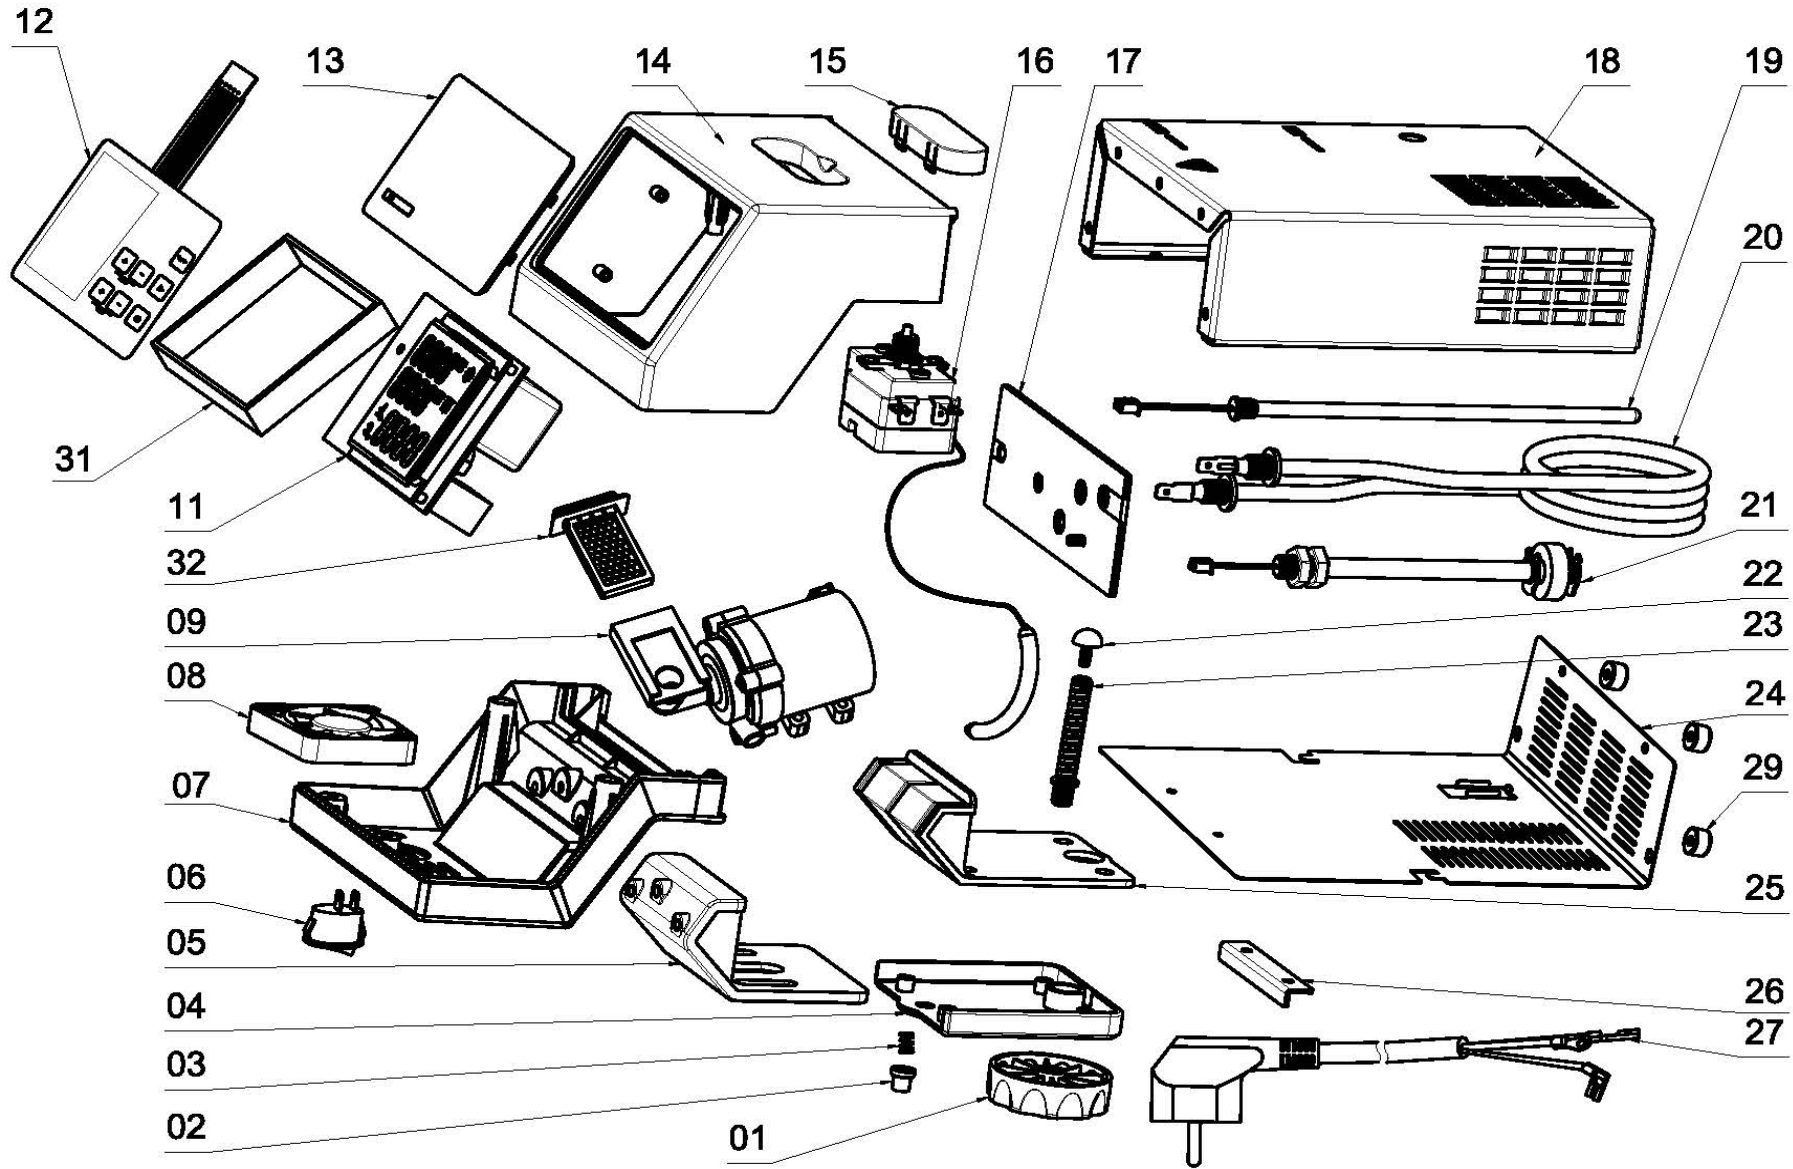

Exploded diagram and spare parts list

For machines with - DM868-06 (IPX7)

[Click](#)

From 5081293- UK onwards

For machines with – DM868

[Click](#)

Prior to 5081293- UK

Machine	Explode	Code	Description
DM868 - Buffalo Portable Sous Vide	1		Bufflo Power Cord
DM868 - Buffalo Portable Sous Vide	2		6P-4 Wire Clip
DM868 - Buffalo Portable Sous Vide	3	AG281	Fan
DM868 - Buffalo Portable Sous Vide	4		Back Cover
DM868 - Buffalo Portable Sous Vide	5	AJ772	PCB Holder
DM868 - Buffalo Portable Sous Vide	6		Circuit Board Box
DM868 - Buffalo Portable Sous Vide	7		Main Board
DM868 - Buffalo Portable Sous Vide	8		Power Module
DM868 - Buffalo Portable Sous Vide	9	AJ773	Water-Level Switch
DM868 - Buffalo Portable Sous Vide	10		Safe Tube
DM868 - Buffalo Portable Sous Vide	11	AJ774	Heater
DM868 - Buffalo Portable Sous Vide	12	AG284	Membrane Switch
DM868 - Buffalo Portable Sous Vide	13		Cover for LCD
DM868 - Buffalo Portable Sous Vide	14		Retainer Ring for LCD
DM868 - Buffalo Portable Sous Vide	15	AJ775	Control PCB
DM868 - Buffalo Portable Sous Vide	16		Hexagon Wrench
DM868 - Buffalo Portable Sous Vide	17		Reset Switch Cover
DM868 - Buffalo Portable Sous Vide	18		Fixing Nut B for Back Cover
DM868 - Buffalo Portable Sous Vide	19		Machine Body
DM868 - Buffalo Portable Sous Vide	20		Stainless Steel Body
DM868 - Buffalo Portable Sous Vide	21		Screw Socket
DM868 - Buffalo Portable Sous Vide	22		Washer for Screw Cover
DM868 - Buffalo Portable Sous Vide	23		M4*6 Screw
DM868 - Buffalo Portable Sous Vide	24	AG282	Submerged Pump
DM868 - Buffalo Portable Sous Vide	25		Filter
DM868 - Buffalo Portable Sous Vide	26		Sealing Strip
DM868 - Buffalo Portable Sous Vide	27		House Clamp
DM868 - Buffalo Portable Sous Vide	28	AG286	Temperature Probe
DM868 - Buffalo Portable Sous Vide	29		Rubber Coating for Heater Mounting Plate
DM868 - Buffalo Portable Sous Vide	30		Stainless Steel Back Cover
DM868 - Buffalo Portable Sous Vide	31		Fixing Nut A for Back Cover
DM868 - Buffalo Portable Sous Vide	32		Support for Fixed Part
DM868 - Buffalo Portable Sous Vide	33		Fixed Part
DM868 - Buffalo Portable Sous Vide	34		Back Cover for Fixed Part
DM868 - Buffalo Portable Sous Vide	35		Spring for Adjustable Button
DM868 - Buffalo Portable Sous Vide	36		Adjustable Button
DM868 - Buffalo Portable Sous Vide	37		Rubber Blanket for Fixed Handle
DM868 - Buffalo Portable Sous Vide	38		Screw for Fixed Handle
DM868 - Buffalo Portable Sous Vide	39		Locating Pin
DM868 - Buffalo Portable Sous Vide	40		Gear Gland
DM868 - Buffalo Portable Sous Vide	41		Spring for Fixed Handle
DM868 - Buffalo Portable Sous Vide	42		Screw Gear
DM868 - Buffalo Portable Sous Vide	43		Fixed Handle
DM868 - Buffalo Portable Sous Vide	44		Stopper of Otp Hole