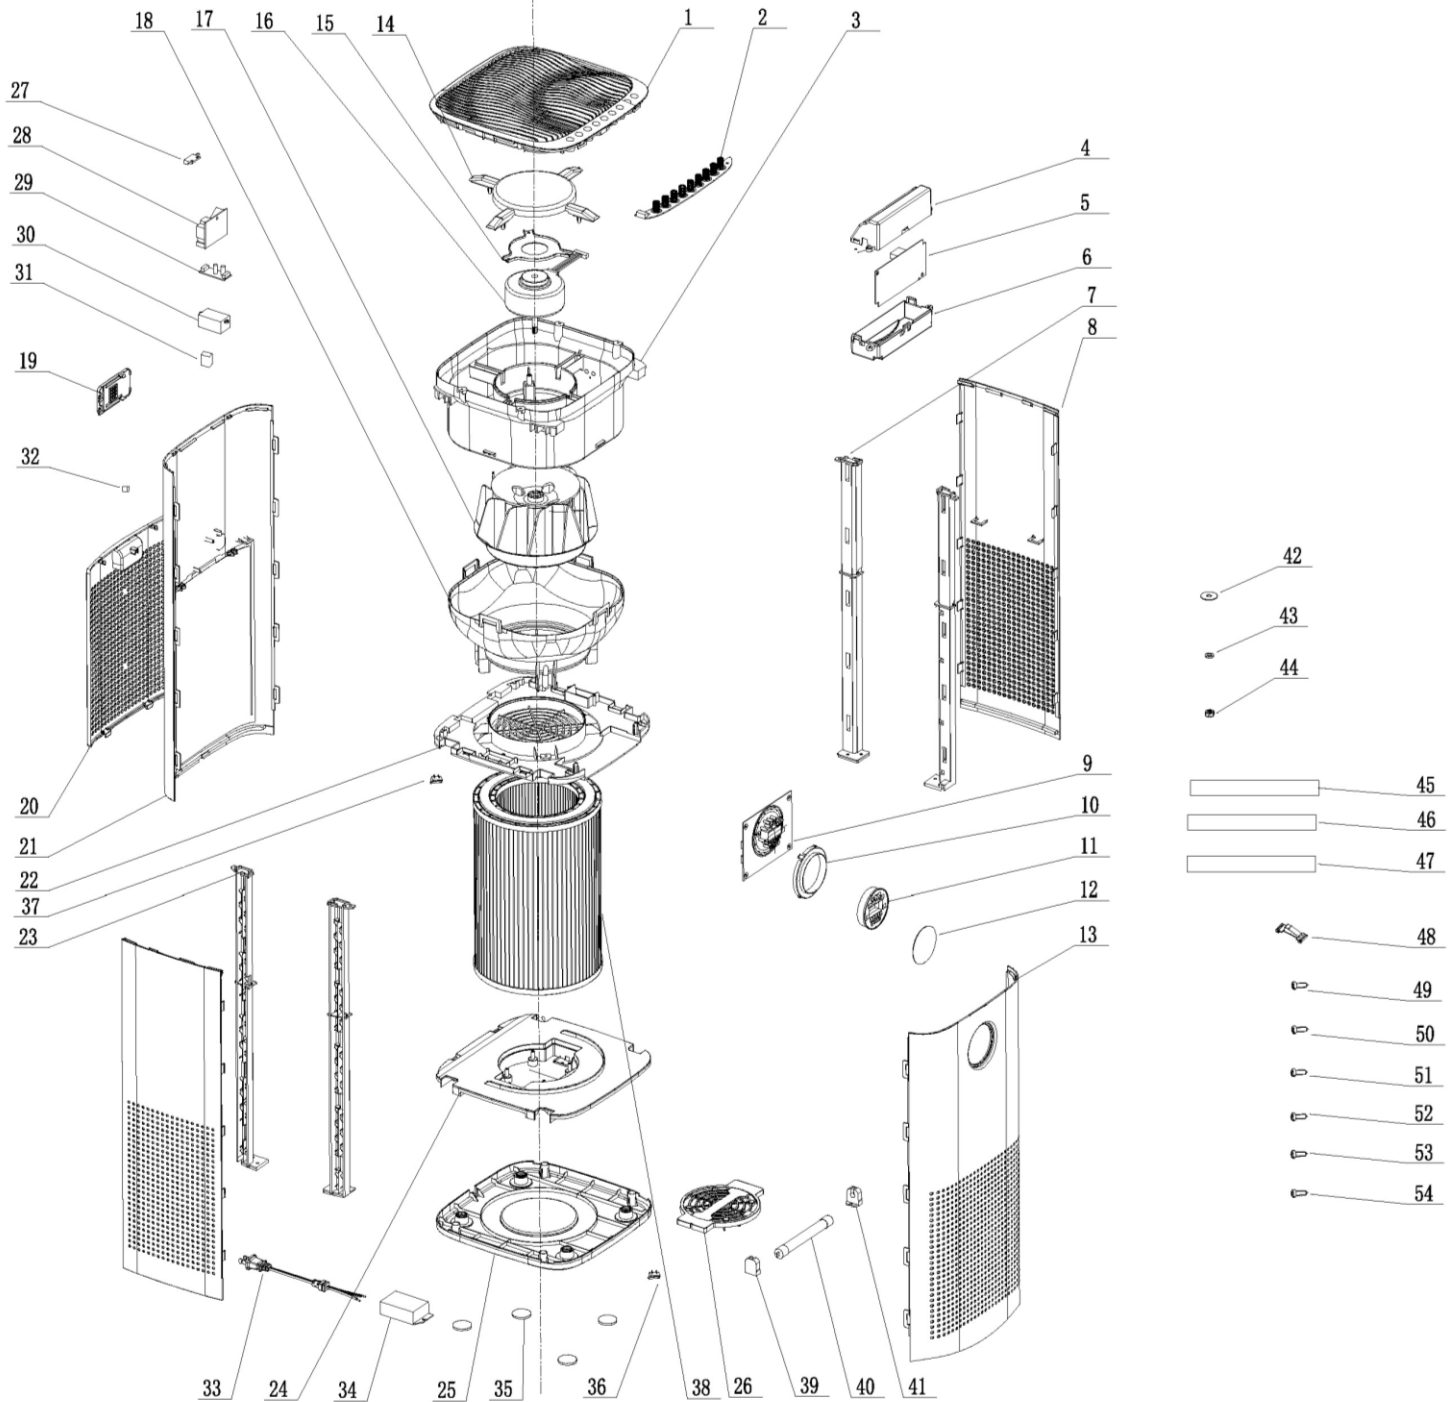

Exploded diagram and spare parts list

(DF655)

Rev.1

Machine	Explode	Code	Description
DF655 - Polar Air Purifier	1		Top Cover
DF655 - Polar Air Purifier	2		Press Key PCB
DF655 - Polar Air Purifier	3		Motor Bracket
DF655 - Polar Air Purifier	4		Power Box Cover
DF655 - Polar Air Purifier	5		Power PCB
DF655 - Polar Air Purifier	6		Power Box
DF655 - Polar Air Purifier	7		Bracket A
DF655 - Polar Air Purifier	8		Outer Side Plate
DF655 - Polar Air Purifier	9		Control PCB
DF655 - Polar Air Purifier	10		Lamp Loop
DF655 - Polar Air Purifier	11		Indicator Cover
DF655 - Polar Air Purifier	12		Membrane
DF655 - Polar Air Purifier	13		Front Panel
DF655 - Polar Air Purifier	14		Bracket Cover
DF655 - Polar Air Purifier	15		Motor Fix Plate
DF655 - Polar Air Purifier	16		Motor
DF655 - Polar Air Purifier	17		Fan Wheel
DF655 - Polar Air Purifier	18		Air Channel
DF655 - Polar Air Purifier	19		Sensor Press Plate
DF655 - Polar Air Purifier	20		Filter Cover
DF655 - Polar Air Purifier	21		Back Cover
DF655 - Polar Air Purifier	22		Middle Cover
DF655 - Polar Air Purifier	23		Bracket B
DF655 - Polar Air Purifier	24		Base Cover
DF655 - Polar Air Purifier	25		Base
DF655 - Polar Air Purifier	26		Lamp Cover
DF655 - Polar Air Purifier	27		Magnetic Switch
DF655 - Polar Air Purifier	28		Dust Sensor
DF655 - Polar Air Purifier	29		Pba-Ripple Voltage
DF655 - Polar Air Purifier	30		Ionizer
DF655 - Polar Air Purifier	31		Sponge Cover
DF655 - Polar Air Purifier	32		Magnetic
DF655 - Polar Air Purifier	33		Power Cord ASM
DF655 - Polar Air Purifier	34		Rectifier
DF655 - Polar Air Purifier	35		Rubber Foot
DF655 - Polar Air Purifier	36		Micro Switch 1
DF655 - Polar Air Purifier	37		Micro Switch 2
DF655 - Polar Air Purifier	38	AK932	Filter
DF655 - Polar Air Purifier	39		UV Lamp Holder 1
DF655 - Polar Air Purifier	40	AK933	UV Lamp
DF655 - Polar Air Purifier	41		Lamp Holder 2
DF655 - Polar Air Purifier	42		Washer
DF655 - Polar Air Purifier	43		Spring Washer
DF655 - Polar Air Purifier	44		Hexagonal Nut
DF655 - Polar Air Purifier	45		Line Wire ASM 3
DF655 - Polar Air Purifier	46		Line Wire ASM 2
DF655 - Polar Air Purifier	47		Line Wire ASM 1