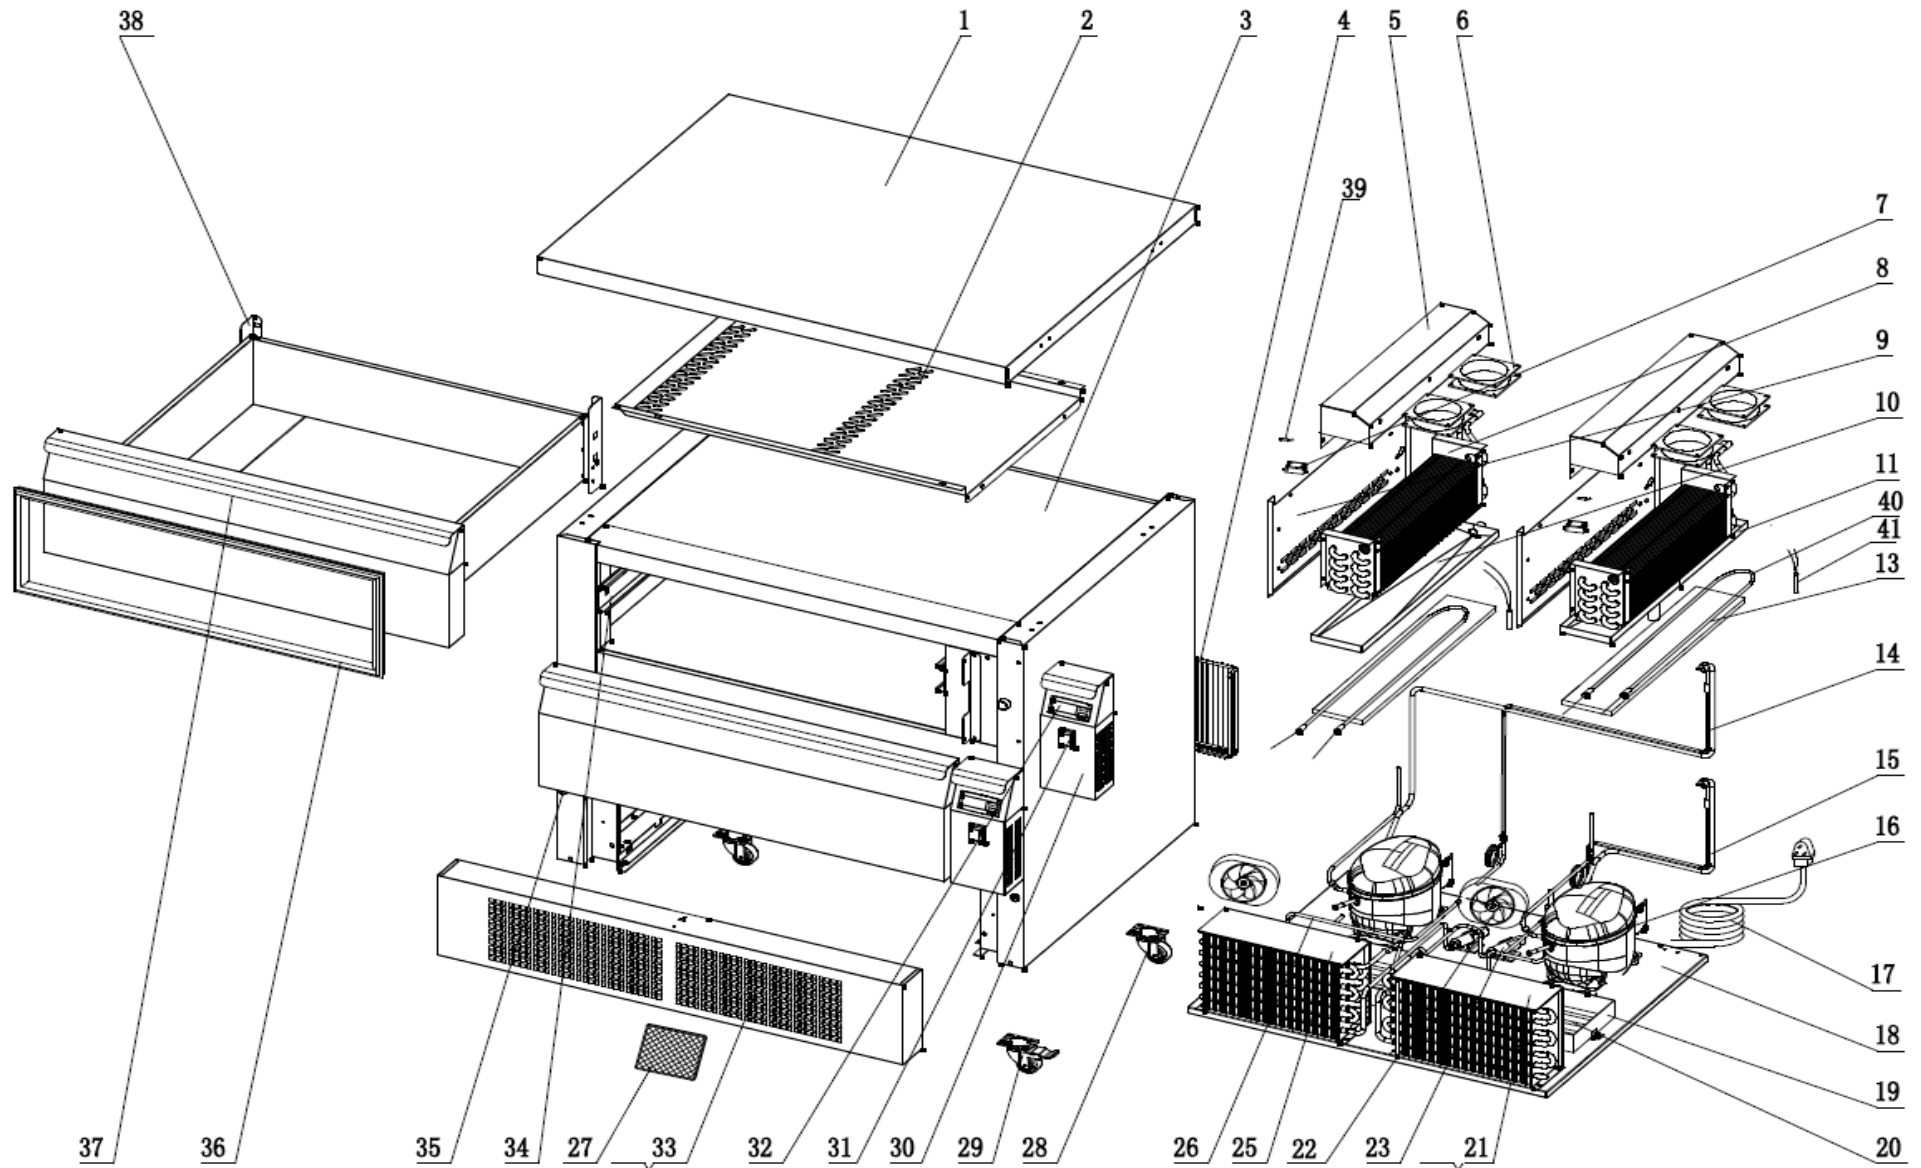

Exploded diagram and spare parts list

For machines with – DA997-02

[Click](#)

From 5081925-UK(9007613-9007616)

For machines with – DA997

[Click](#)

Prior to 5081925-UK(9007613-9007616)

Machine	Explode	Code	Description
Polar Double Drawer Counter Fridge/Freezer 6xGN	1	AM112	Top
Polar Double Drawer Counter Fridge/Freezer 6xGN	2		Air Flow Conduct Board
Polar Double Drawer Counter Fridge/Freezer 6xGN	3		Body
Polar Double Drawer Counter Fridge/Freezer 6xGN	4		Unite Room Grills
Polar Double Drawer Counter Fridge/Freezer 6xGN	5		The Fan Support
Polar Double Drawer Counter Fridge/Freezer 6xGN	6	AH333	Circle Fan
Polar Double Drawer Counter Fridge/Freezer 6xGN	7	AK128	Sensor Fixed Box
Polar Double Drawer Counter Fridge/Freezer 6xGN	8	AK129	Evaporator
Polar Double Drawer Counter Fridge/Freezer 6xGN	9		Evaporator Cover
Polar Double Drawer Counter Fridge/Freezer 6xGN	10	AK072	Water Pan
Polar Double Drawer Counter Fridge/Freezer 6xGN	11	AK062	Water Pan
Polar Double Drawer Counter Fridge/Freezer 6xGN	13	AP876	Heat Preservation Foam
Polar Double Drawer Counter Fridge/Freezer 6xGN	14	AP207	Connecting Pipe Group
Polar Double Drawer Counter Fridge/Freezer 6xGN	15		Connecting Pipe Group
Polar Double Drawer Counter Fridge/Freezer 6xGN	16	AH011	Compressor (R290)
Polar Double Drawer Counter Fridge/Freezer 6xGN	17	AG554	Plug
Polar Double Drawer Counter Fridge/Freezer 6xGN	18		Unit Board
Polar Double Drawer Counter Fridge/Freezer 6xGN	19	AE803	Water Pan
Polar Double Drawer Counter Fridge/Freezer 6xGN	20	AP492	Discharge Pipe
Polar Double Drawer Counter Fridge/Freezer 6xGN	21	AK065	Right Condenser
Polar Double Drawer Counter Fridge/Freezer 6xGN	22	AK066	Condenser Fan
Polar Double Drawer Counter Fridge/Freezer 6xGN	23	AB120	Filter Drier
Polar Double Drawer Counter Fridge/Freezer 6xGN	25	AK073	Left Condenser
Polar Double Drawer Counter Fridge/Freezer 6xGN	26	AP493	Discharge Pipe
Polar Double Drawer Counter Fridge/Freezer 6xGN	27	AK067	Filter
Polar Double Drawer Counter Fridge/Freezer 6xGN	28	AK068	Standard Castor
Polar Double Drawer Counter Fridge/Freezer 6xGN	29		Braked Castor
Polar Double Drawer Counter Fridge/Freezer 6xGN	30	AK069	Front Panel
Polar Double Drawer Counter Fridge/Freezer 6xGN	31	AB308	Main Switch
Polar Double Drawer Counter Fridge/Freezer 6xGN	32	AK130	Thermostat
Polar Double Drawer Counter Fridge/Freezer 6xGN	33		Down Front Panel
Polar Double Drawer Counter Fridge/Freezer 6xGN	34	AK070	Guide Left & Right
Polar Double Drawer Counter Fridge/Freezer 6xGN	35	AP937	Support Tray Nut
Polar Double Drawer Counter Fridge/Freezer 6xGN	36	AK071	Drawer Gasket
Polar Double Drawer Counter Fridge/Freezer 6xGN	37	AK075	Drawer
Polar Double Drawer Counter Fridge/Freezer 6xGN	38	AL606	Back Support
Polar Double Drawer Counter Fridge/Freezer 6xGN	39	AC614	Sensor
Polar Double Drawer Counter Fridge/Freezer 6xGN	40	AK191	Defrost Heating Element
Polar Double Drawer Counter Fridge/Freezer 6xGN	41	AB955	Protector for Heating Element
Polar Double Drawer Counter Fridge/Freezer 6xGN	N/A	AK447	Drawer Fronts incl. Screws
Polar Double Drawer Counter Fridge/Freezer 6xGN	N/A	AN009	Drain Pipe
Polar Double Drawer Counter Fridge/Freezer 6xGN	N/A	AM844	Capillary
Polar Double Drawer Counter Fridge/Freezer 6xGN	N/A	AJ163	Electrics for Compressor EMT2125U