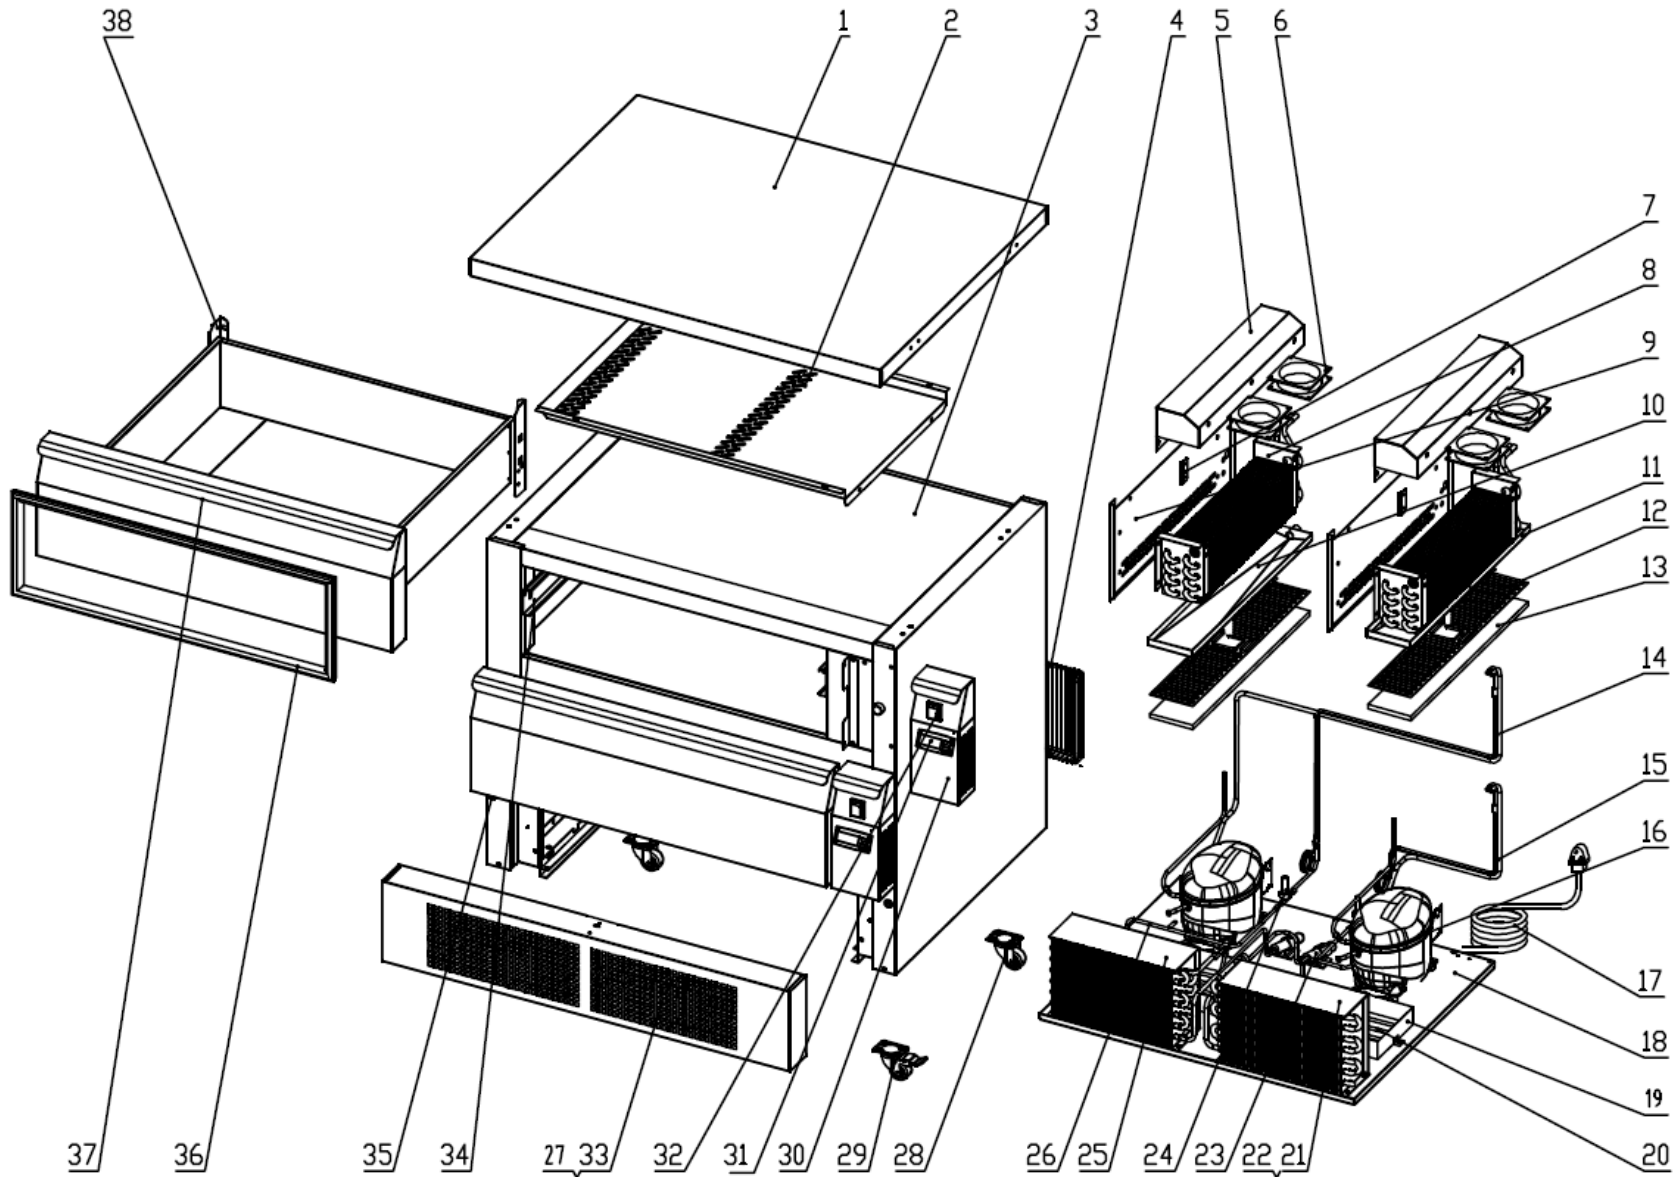

Machine	Explode	Code	Description
Polar Double Drawer Counter Fridge/Freezer 6xGN	1	AM112	Top
Polar Double Drawer Counter Fridge/Freezer 6xGN	2		Air Flow Conduct Board
Polar Double Drawer Counter Fridge/Freezer 6xGN	3		Body
Polar Double Drawer Counter Fridge/Freezer 6xGN	4		Unite Room Grills
Polar Double Drawer Counter Fridge/Freezer 6xGN	5		The Fan Support
Polar Double Drawer Counter Fridge/Freezer 6xGN	6	AH333	Circle Fan
Polar Double Drawer Counter Fridge/Freezer 6xGN	7	AA639	Sensor Fixed Clip
Polar Double Drawer Counter Fridge/Freezer 6xGN	8	AK061	Evaporator
Polar Double Drawer Counter Fridge/Freezer 6xGN	9		Evaporator Cover
Polar Double Drawer Counter Fridge/Freezer 6xGN	10	AK072	Water Pan
Polar Double Drawer Counter Fridge/Freezer 6xGN	11	AK062	Water Pan
Polar Double Drawer Counter Fridge/Freezer 6xGN	12	AK063	Heater
Polar Double Drawer Counter Fridge/Freezer 6xGN	13	AP876	Heat Preservation Foam
Polar Double Drawer Counter Fridge/Freezer 6xGN	14	AP207	Connecting Pipe Group
Polar Double Drawer Counter Fridge/Freezer 6xGN	15		Connecting Pipe Group
Polar Double Drawer Counter Fridge/Freezer 6xGN	16	AH011	Compressor (R290)
Polar Double Drawer Counter Fridge/Freezer 6xGN	17	AG554	Plug
Polar Double Drawer Counter Fridge/Freezer 6xGN	18		Unit Board
Polar Double Drawer Counter Fridge/Freezer 6xGN	19	AK064	Water Pan
Polar Double Drawer Counter Fridge/Freezer 6xGN	20		Discharge Pipe
Polar Double Drawer Counter Fridge/Freezer 6xGN	21	AK065	Condenser
Polar Double Drawer Counter Fridge/Freezer 6xGN	22	AK066	Condenser Fan
Polar Double Drawer Counter Fridge/Freezer 6xGN	23	AB120	Filter Drier
Polar Double Drawer Counter Fridge/Freezer 6xGN	24	AH331	Solenoid Valve
Polar Double Drawer Counter Fridge/Freezer 6xGN	25	AK073	Condenser
Polar Double Drawer Counter Fridge/Freezer 6xGN	26		Discharge Pipe
Polar Double Drawer Counter Fridge/Freezer 6xGN	27	AK067	Filter
Polar Double Drawer Counter Fridge/Freezer 6xGN	28	AK068	Standard Castor
Polar Double Drawer Counter Fridge/Freezer 6xGN	29		Braked Castor
Polar Double Drawer Counter Fridge/Freezer 6xGN	30	AK069	Front Panel
Polar Double Drawer Counter Fridge/Freezer 6xGN	31	AJ794	Thermostat
Polar Double Drawer Counter Fridge/Freezer 6xGN	32	AB308	Main Switch
Polar Double Drawer Counter Fridge/Freezer 6xGN	33		Down Front Panel
Polar Double Drawer Counter Fridge/Freezer 6xGN	34	AK070	Guide Left & Right
Polar Double Drawer Counter Fridge/Freezer 6xGN	35	AP937	Support Tray Nut
Polar Double Drawer Counter Fridge/Freezer 6xGN	36	AK071	Drawer Gasket
Polar Double Drawer Counter Fridge/Freezer 6xGN	37	AK075	Drawer
Polar Double Drawer Counter Fridge/Freezer 6xGN	38	AL606	Back Support
Polar Double Drawer Counter Fridge/Freezer 6xGN	N/A	AC614	Sensor
Polar Double Drawer Counter Fridge/Freezer 6xGN	N/A	AJ163	Electrics for Compressor EMT2125U
Polar Double Drawer Counter Fridge/Freezer 6xGN	N/A	AK053	Relay (Prior to 5044616-UK)