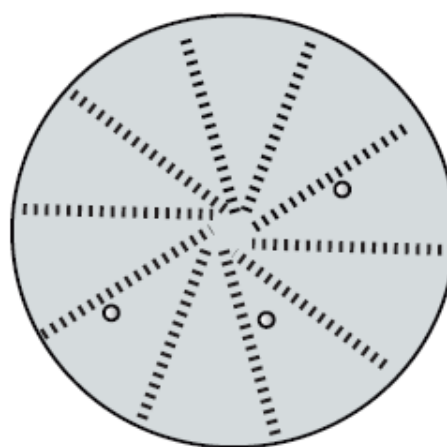

WARING
COMMERCIAL

WFP14K

comes with serrated S blade, 2mm slicing disc
& 2mm grating disc

Machine	Explode	Code	Description
Waring Food Processor	1		SMALL PUSHER
Waring Food Processor	2		LARGE PUSHER
Waring Food Processor	3	AC662	BOWL COVER
Waring Food Processor	4	AC665	BOWL
Waring Food Processor	5	AC666	SERRATED S BLADE
Waring Food Processor	6	AC664	DISC STEM

032238

2mm - 5/64" Slicing Disc

032218

2mm - 5/64" Grating Disc

Machine	Explode	Code	Description
Waring Food Processor Blades		AD789	2MM SLICING DISC
Waring Food Processor Blades		AC668	WARING 3 MM S4MM 5/32" SLICING DISC
Waring Food Processor Blades		AD792	6MM SLICING DISC
Waring Food Processor Blades		AD793	8MM SLICING DISC
Waring Food Processor Blades		AC667	4MM - 5/32" SHREDDING DISC
Waring Food Processor Blades		AC669	4MM 5/64" GRATING DISC
Waring Food Processor Blades		AD794	6X6 FRENCH FRY DISC