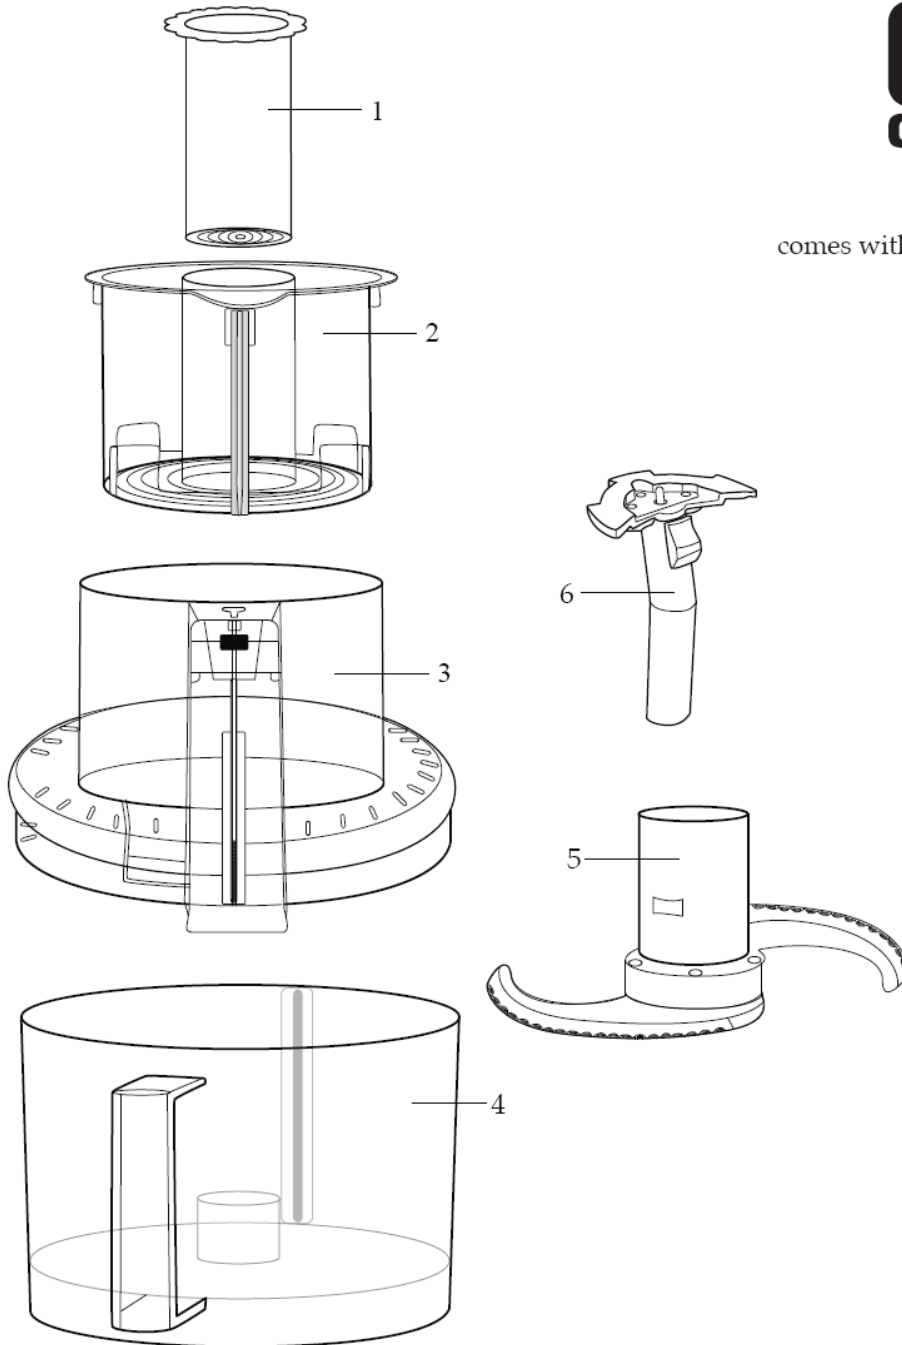

WARING
COMMERCIAL

WFP14K

comes with serrated S blade, 2mm slicing disc
& 2mm grating disc

Machine	Explode	Code	Description
Waring Food Processor	1		SMALL PUSHER
Waring Food Processor	2		LARGE PUSHER
Waring Food Processor	3	AC662	BOWL COVER
Waring Food Processor	4	AC665	BOWL
Waring Food Processor	5	AC666	SERRATED S BLADE
Waring Food Processor	6	AC664	DISC STEM

032238

2mm - 5/64" Slicing Disc

032218

2mm - 5/64" Grating Disc

Machine	Explode	Code	Description
Waring Food Processor Blades		AD789	2MM SLICING DISC
Waring Food Processor Blades		AC668	WARING 3 MM S4MM 5/32" SLICING DISC
Waring Food Processor Blades		AD792	6MM SLICING DISC
Waring Food Processor Blades		AD793	8MM SLICING DISC
Waring Food Processor Blades		AC667	4MM - 5/32" SHREDDING DISC
Waring Food Processor Blades		AC669	4MM 5/64" GRATING DISC
Waring Food Processor Blades		AD794	6X6 FRENCH FRY DISC

Machine	Explode	Code	Description
Waring Food Processor	029448	☎	MICRO SWITCH
Waring Food Processor	029447	☎	SHEAT COVER
Waring Food Processor	030190	☎	TOP HOUSING
Waring Food Processor	029454	☎	MOTOR
Waring Food Processor	030182	☎	MICRO SWITCH SEAL
Waring Food Processor	029451	☎	START CAPACITOR
Waring Food Processor	029449	☎	PCB ASSY
Waring Food Processor	029450	☎	STOP CAPACITOR
Waring Food Processor	029452	☎	STARTING RELAY
Waring Food Processor	030191	☎	BOTTOM HOUSING (BLACK)
Waring Food Processor	030194	☎	SWITCH