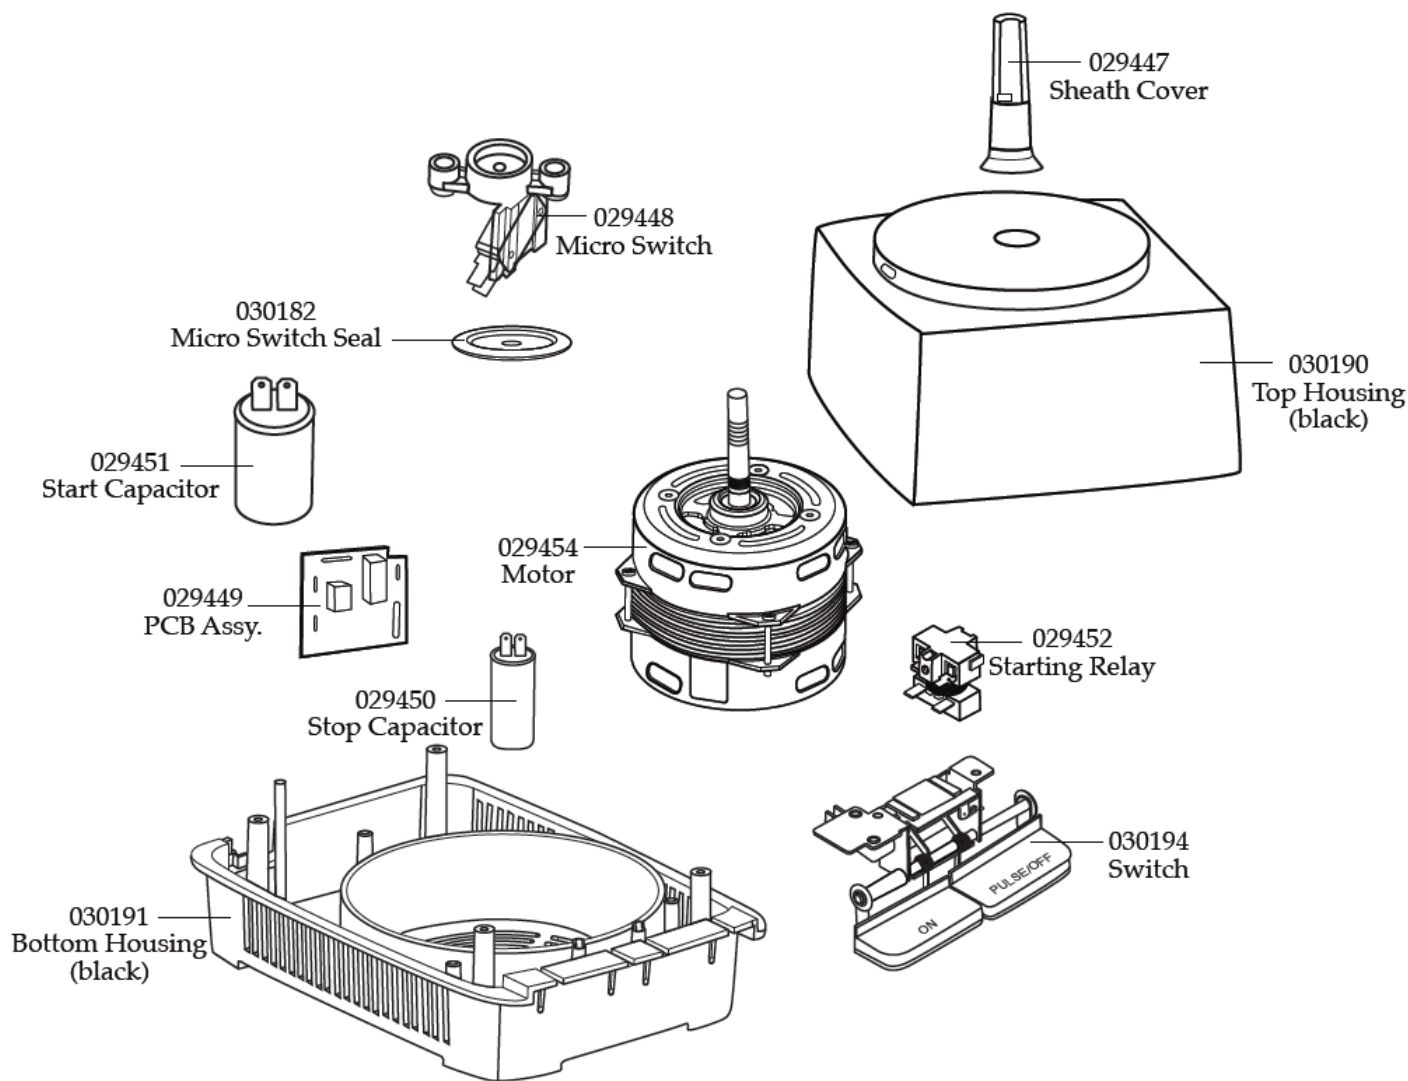

WARING
COMMERCIAL

WFP14K

comes with serrated S blade, 2mm slicing disc
& 2mm grating disc

Machine	Explode	Code	Description
Waring Food Processor	1		SMALL PUSHER
Waring Food Processor	2		LARGE PUSHER
Waring Food Processor	3	AC662	BOWL COVER
Waring Food Processor	4	AC665	BOWL
Waring Food Processor	5	AC666	SERRATED S BLADE
Waring Food Processor	6	AC664	DISC STEM

032238

2mm - 5/64" Slicing Disc

032218

2mm - 5/64" Grating Disc

Machine	Explode	Code	Description
Waring Food Processor Blades		AD789	2MM SLICING DISC
Waring Food Processor Blades		AC668	WARING 3 MM S4MM 5/32" SLICING DISC
Waring Food Processor Blades		AD792	6MM SLICING DISC
Waring Food Processor Blades		AD793	8MM SLICING DISC
Waring Food Processor Blades		AC667	4MM - 5/32" SHREDDING DISC
Waring Food Processor Blades		AC669	4MM 5/64" GRATING DISC
Waring Food Processor Blades		AD794	6X6 FRENCH FRY DISC

Machine	Explode	Code	Description
Waring Food Processor	029448	☎	MICRO SWITCH
Waring Food Processor	029447	☎	SHEAT COVER
Waring Food Processor	030190	☎	TOP HOUSING
Waring Food Processor	029454	☎	MOTOR
Waring Food Processor	030182	☎	MICRO SWITCH SEAL
Waring Food Processor	029451	☎	START CAPACITOR
Waring Food Processor	029449	☎	PCB ASSY
Waring Food Processor	029450	☎	STOP CAPACITOR
Waring Food Processor	029452	☎	STARTING RELAY
Waring Food Processor	030191	☎	BOTTOM HOUSING (BLACK)
Waring Food Processor	030194	☎	SWITCH