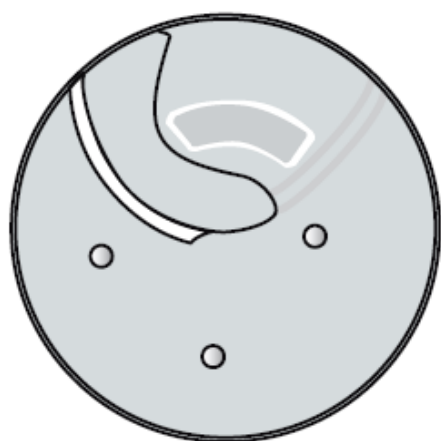

WARING
COMMERCIAL

WFP14K

comes with serrated S blade, 2mm slicing disc
& 2mm grating disc

Machine	Explode	Code	Description
Waring Food Processor	1		SMALL PUSHER
Waring Food Processor	2		LARGE PUSHER
Waring Food Processor	3	AC662	BOWL COVER
Waring Food Processor	4	AC665	BOWL
Waring Food Processor	5	AC666	SERRATED S BLADE
Waring Food Processor	6	AC664	DISC STEM

032238

2mm - 5/64" Slicing Disc

032218

2mm - 5/64" Grating Disc

Machine	Explode	Code	Description
Waring Food Processor Blades		AD789	2MM SLICING DISC
Waring Food Processor Blades		AC668	WARING 3 MM S4MM 5/32" SLICING DISC
Waring Food Processor Blades		AD792	6MM SLICING DISC
Waring Food Processor Blades		AD793	8MM SLICING DISC
Waring Food Processor Blades		AC667	4MM - 5/32" SHREDDING DISC
Waring Food Processor Blades		AC669	4MM 5/64" GRATING DISC
Waring Food Processor Blades		AD794	6X6 FRENCH FRY DISC