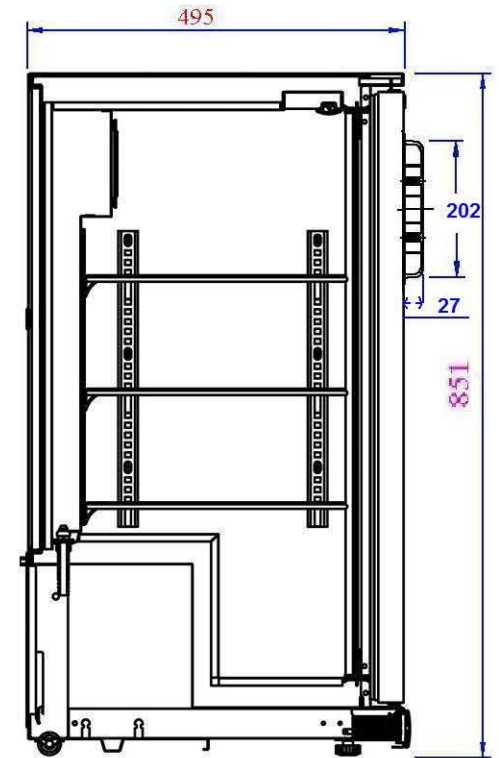

GL014

DRAWN BY:	SKU CODE
DATE: 13/06/2019	GL014
SHEET: 1	
DRAWING TITLE POLAR BACK BAR COOLER - 320Ltr 11.3cuft	
STATUS REVISION	REV. 4