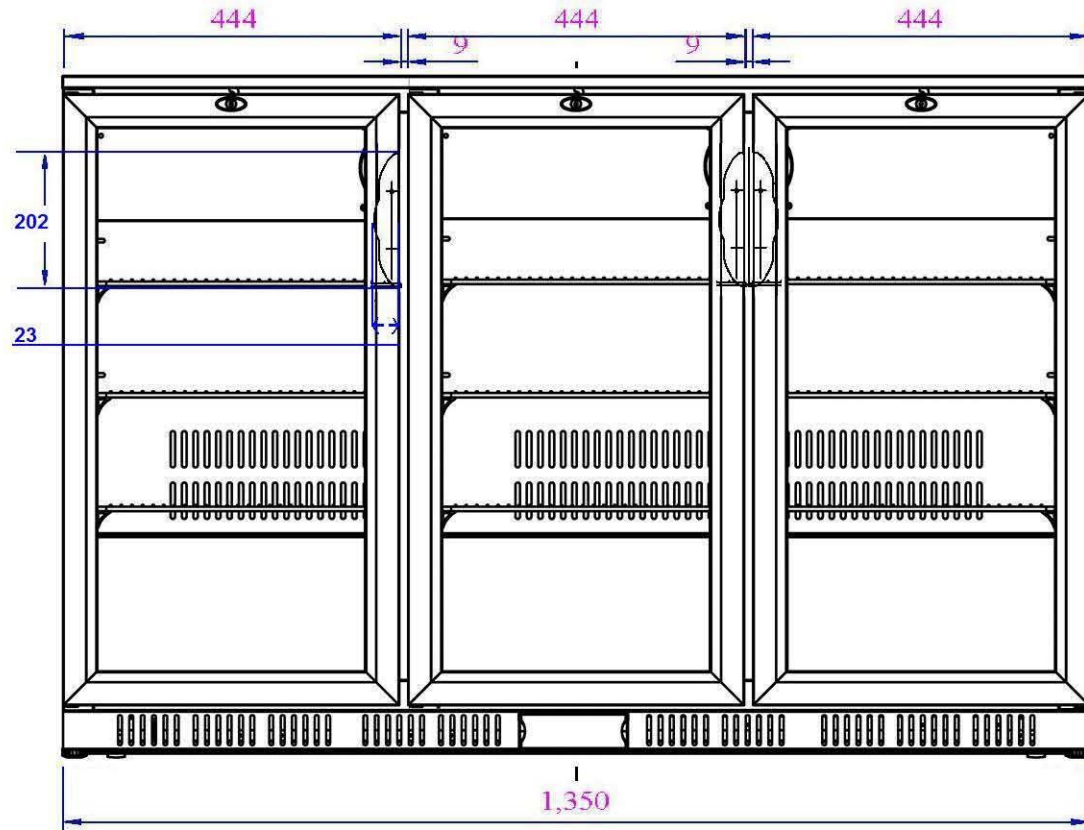

GL014

DRAWN BY:	SKU CODE
DATE: 13/06/2019	GL014
SHEET: 1	
DRAWING TITLE POLAR BACK BAR COOLER - 320Ltr 11.3cuft	
STATUS REVISION	REV. 4