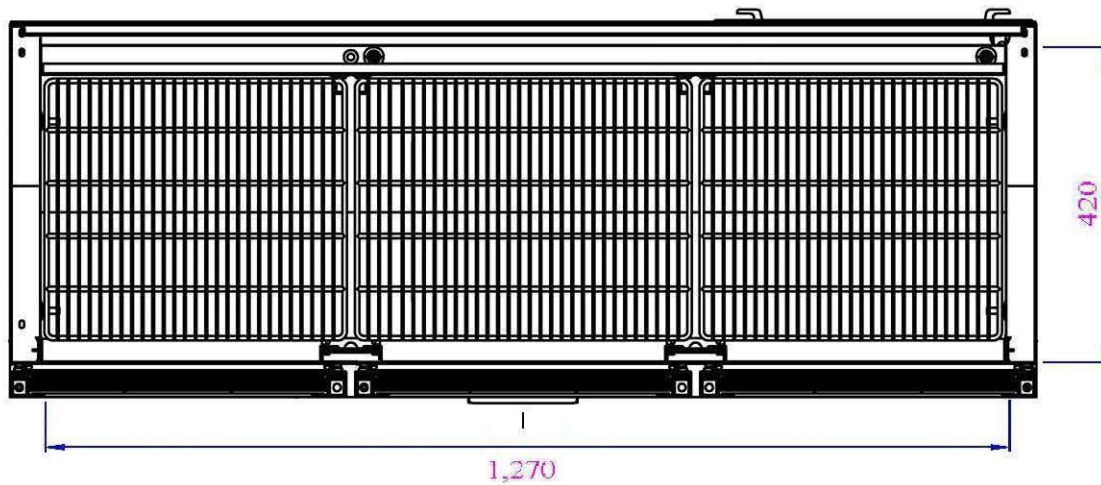

GL014

DRAWN BY:	SKU CODE
DATE: 13/06/2019	GL014
SHEET: 1	
DRAWING TITLE POLAR BACK BAR COOLER - 320Ltr 11.3cuft	
STATUS REVISION	REV. 4