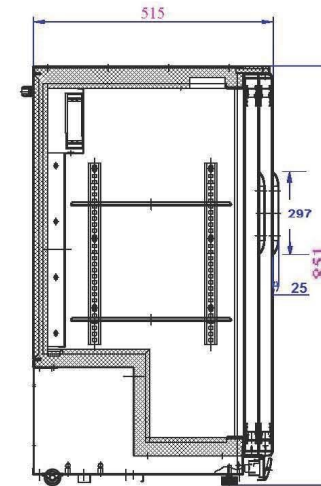

GL013

DRAWN BY:	SKU CODE
DATE: 13/06/2019	GL013
SHEET: 1	
DRAWING TITLE POLAR BACK BAR COOLER - 320 Ltr 11.3cuff	
STATUS REVISION	REV. 8