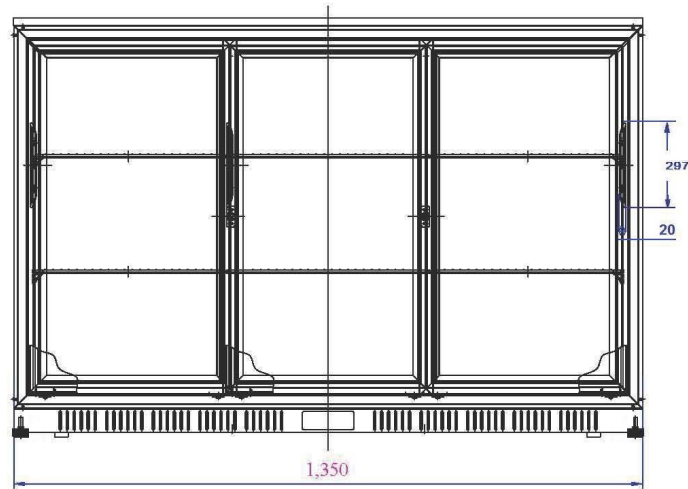

GL013

DRAWN BY:	SKU CODE
DATE: 13/06/2019	GL013
SHEET: 1	
DRAWING TITLE POLAR BACK BAR COOLER - 320 Ltr 11.3cuff	
STATUS REVISION	REV. 8