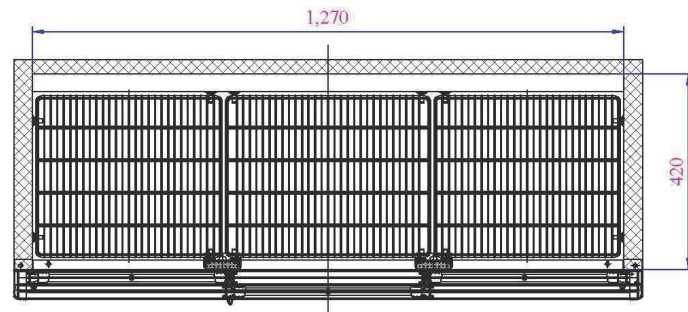

GL013

DRAWN BY:	SKU CODE
DATE: 13/06/2019	GL013
SHEET: 1	
DRAWING TITLE POLAR BACK BAR COOLER - 320 Ltr 11.3cuff	
STATUS REVISION	REV. 8