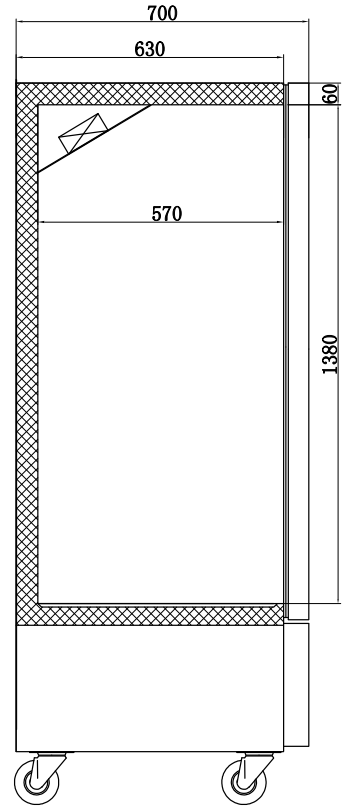

# GD879

|   |             |
|---|-------------|
| Drawn                                     | SKU Code(s) |
| Date: 25/06/2019                          | GD879       |
| Sheet: 1                                  |             |
| Drawing Title                             |             |
| - Polar Double Door Slimline Refrigerator |             |
| Status Revision                           | Rev. 4.1    |