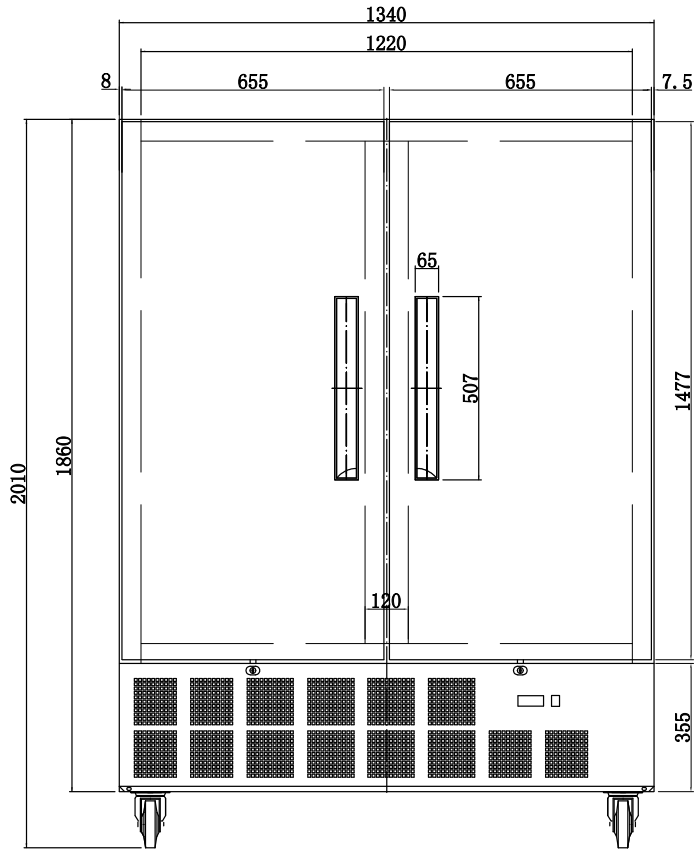

# GD879

|   |             |
|---|-------------|
| Drawn                                     | SKU Code(s) |
| Date: 25/06/2019                          | GD879       |
| Sheet: 1                                  |             |
| Drawing Title                             |             |
| - Polar Double Door Slimline Refrigerator |             |
| Status Revision                           | Rev. 4.1    |