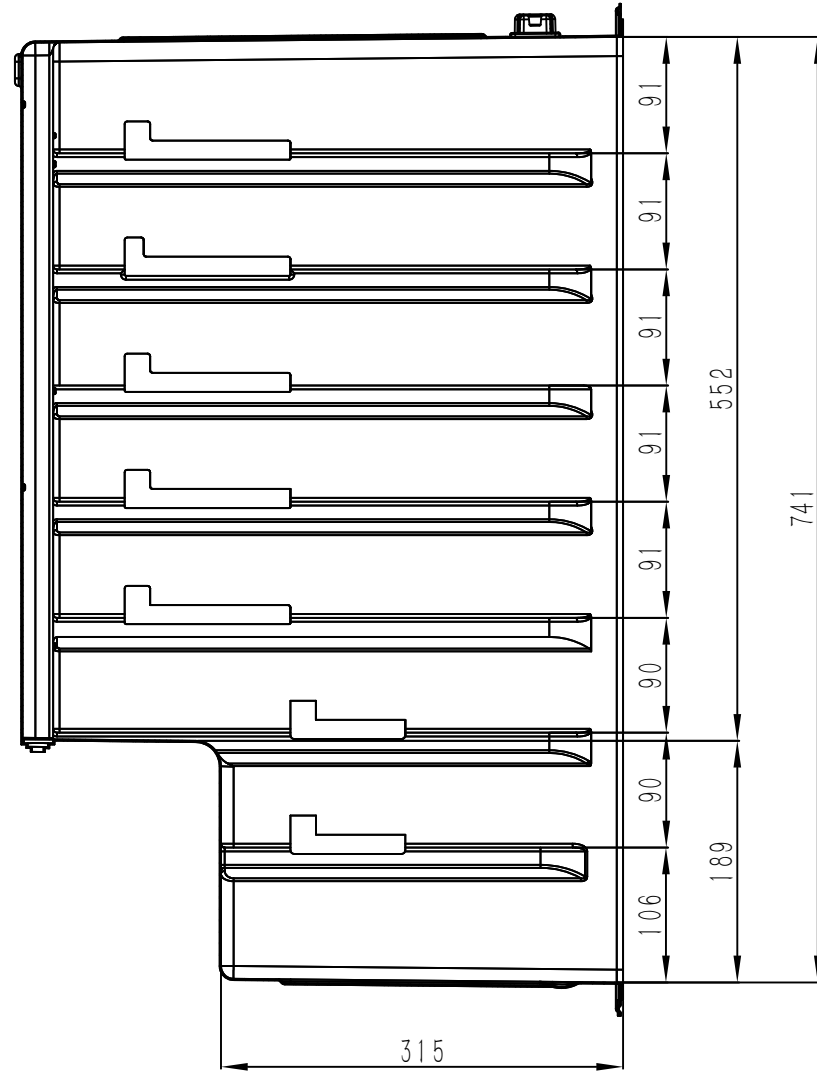

Drawn By:	SKU code(s): CC067
Date: 28/01/2021	
Sheet: 1	
Drawing Title: Polar C-Series Under Counter Wine Fridge - 51 Bottle	
Status Revision	

Interior dimension and the distance between each shelf