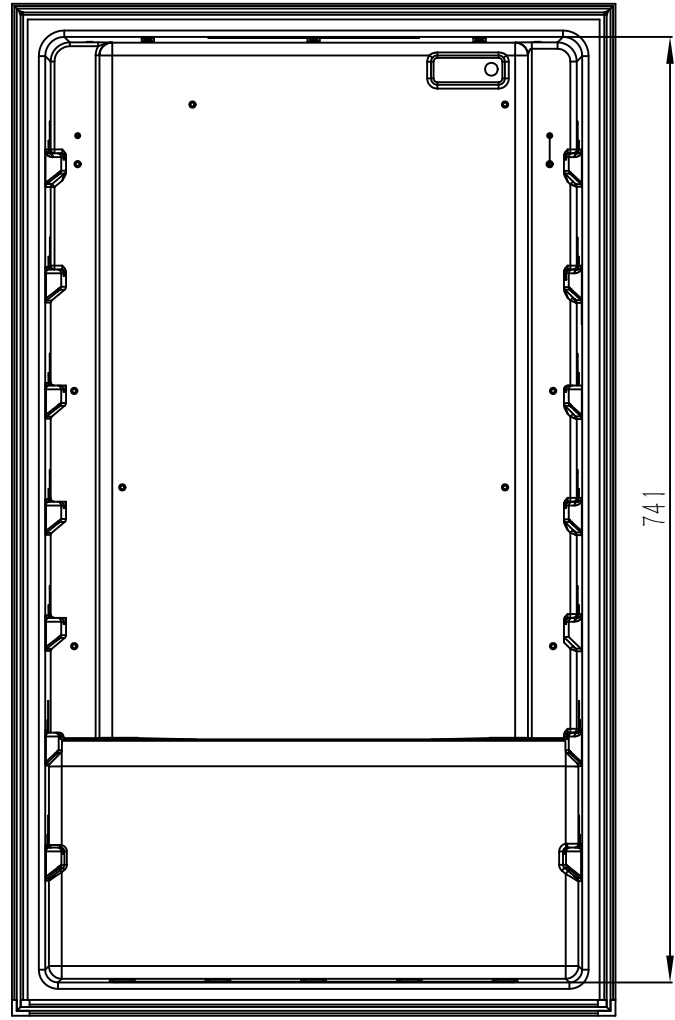

Drawn By:	SKU code(s): CC067
Date: 28/01/2021	
Sheet: 1	
Drawing Title: Polar C-Series Under Counter Wine Fridge - 51 Bottle	
Status Revision	

Interior dimension and the distance between each shelf