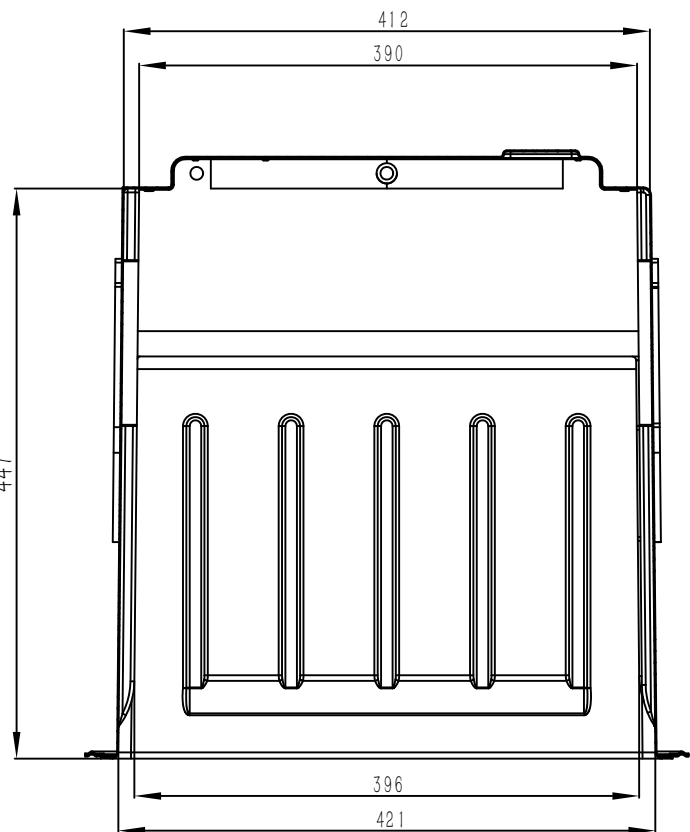

Drawn By:	SKU code(s): CC067
Date: 28/01/2021	
Sheet: 1	
Drawing Title: Polar C-Series Under Counter Wine Fridge - 51 Bottle	
Status Revision	

Interior dimension and the distance between each shelf