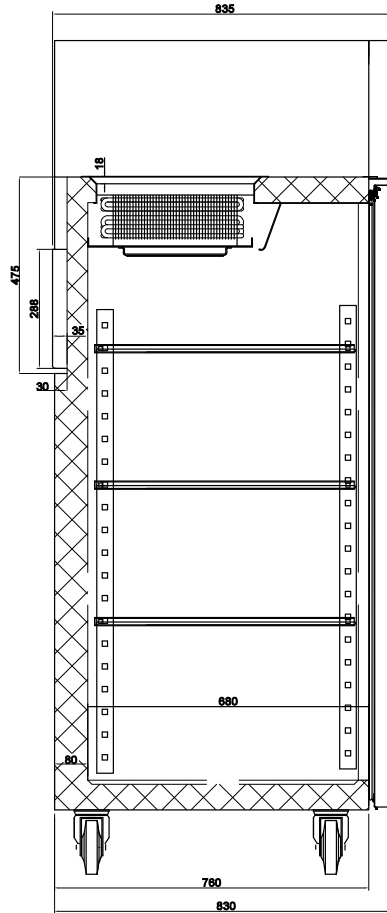

U633

Drawn	SKU Code (s)
Date: 22/06/2019	U633
Sheet: 1	
Drawing Title	
Polar Single Solid Door Freezer - 23cuft(M)	
Status Revision	Rev. 4. 1