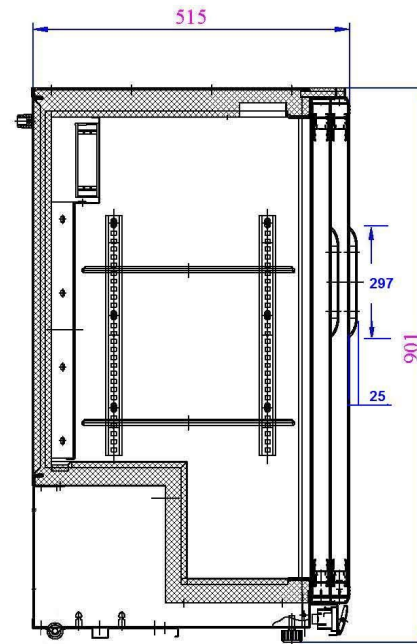

GL003

DRAWN BY:	SKU CODE
DATE: 13/06/2019	GL003
SHEET: 1	
DRAWING TITLE POLAR BACK BAR COOLER - 208 Ltr 7.35cuft	
STATUS REVISION	REV. 7