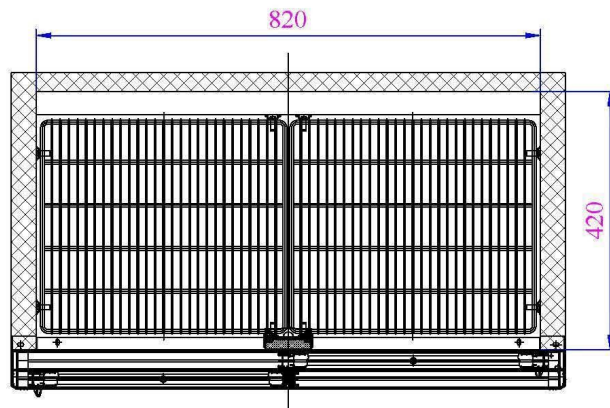

GL003

DRAWN BY:	SKU CODE
DATE: 13/06/2019	GL003
SHEET: 1	
DRAWING TITLE POLAR BACK BAR COOLER - 208 Ltr 7.35cuft	
STATUS REVISION	REV. 7