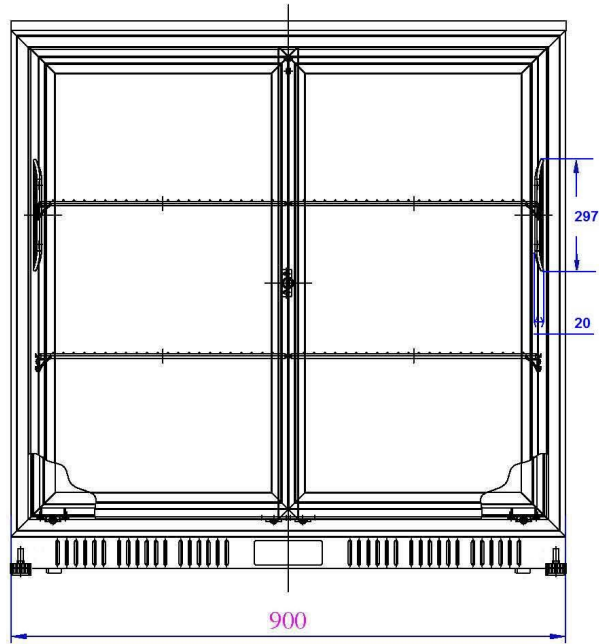

GL003

DRAWN BY:	SKU CODE
DATE: 13/06/2019	GL003
SHEET: 1	
DRAWING TITLE POLAR BACK BAR COOLER - 208 Ltr 7.35cuft	
STATUS REVISION	REV. 7