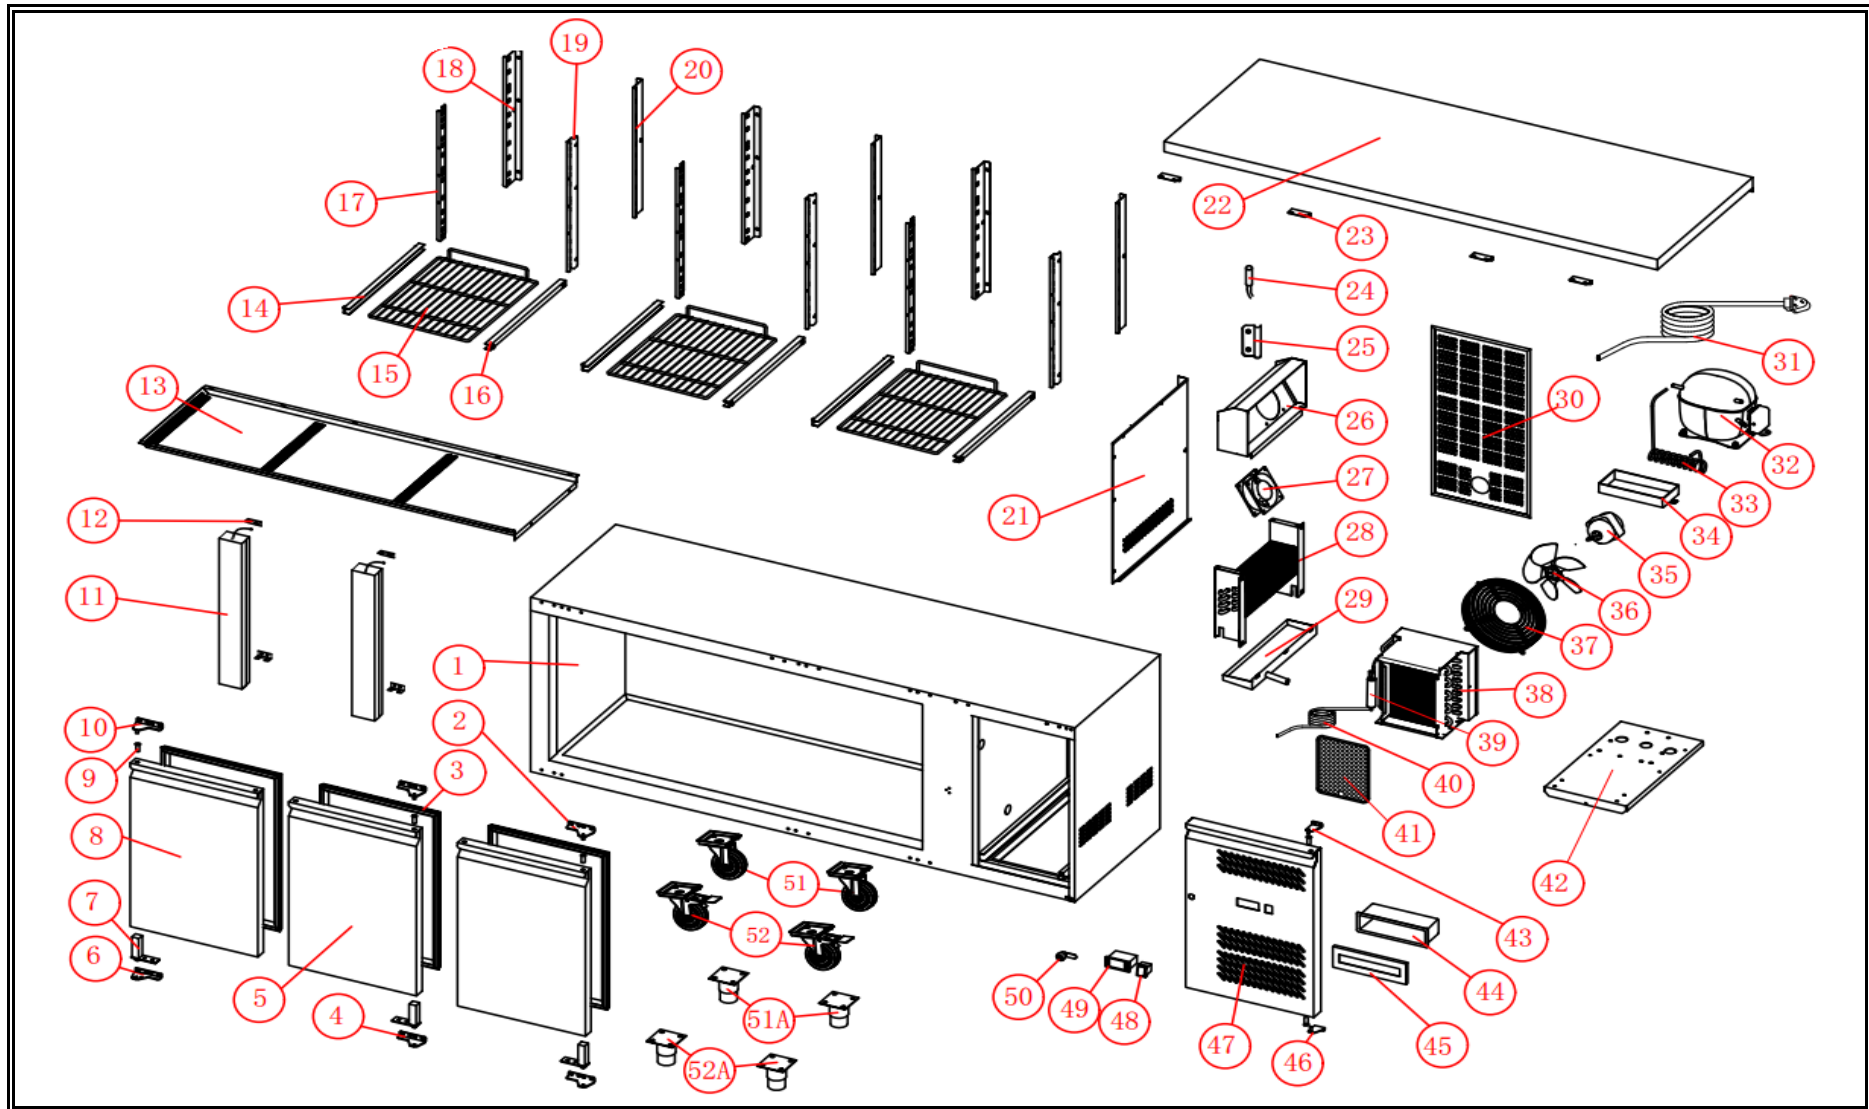

**7950.5225**

**R290**

Onderdelen informatie  
Erzatsteil information  
Spare part information  
Information de pièces

POS:	Art.No.:	Omschrijving:	Aantal:
1		cabinet	1
2	CS9338.3905	right upper hinge	2
3	CS9338.3350	door gasket	3
4	CS9338.3910	right bottom hinge	2
5	CS9338.3755	door(right )	2
6	CS9338.3920	left bottom hinge	1
7	CS9338.3080	spring hinge	3
8	CS9338.3780	door(left )	1
9	CS9338.3275	door axis sleeve	5
10	CS9338.3915	left upper hinge	1
11		middle beam	2
12		middle beam connect	4
13		air guide board	1
14		left shelf guide	3
15		shelf	3
16		right shelf guide	3
17		beam hang strip(left)	3
18		rear hang strip(left)	3
19		beam hang strip(right)	3
20		rear hang strip(right)	3
21		fan cover	1
22		counter top	1
23		top fixing plate	4
24	CS9338.3515	probe	1
25		probe cover	1
26		eva. Fan cover	1
27	CS9338.3540	eva. Fan	1
28	CS9338.3775	evaporator	1
29	CS9338.3785	evapotaror drain pan	1
30		back cover	1
31	CS9338.3530	power cord	1
32	CS9390.2440	compressor	1
33	CS9338.3960	high pressure pipe	1
34	CS9338.3225	outer drain pan	1
35	CS9338.3615	cond. Fan motor	1
36	CS9338.3215	cond. Fan blade	1
37	CS9338.3585	cond.fan cover	1
38	CS9338.3450	condenser	1
39	CS9338.3370	dryer filter	1
40	CS9338.3190	capillary	1
41	CS9338.3260	dryer filter	1
42		cooling unit board	1
43	CS9338.3925	control panel upper hinge	1

POS:	Art.No.:	Omschrijving:	Aantal:
44	CS9338.3930	plastic water-proof box	1
45	CS9338.3935	plastic water-proof box cover	1
46	CS9338.3940	control paner bottom hinge	1
47		panel	1
48	CS9344.0105	power switch	1
49	CS9338.3545	controller	1
50	CS9338.3115	door lock	1
51		wheel	2
52	CS9338.3325	feet(optional)	2
53		wheel(with lock)	2
54	CS9338.3325	feet(optional)	2