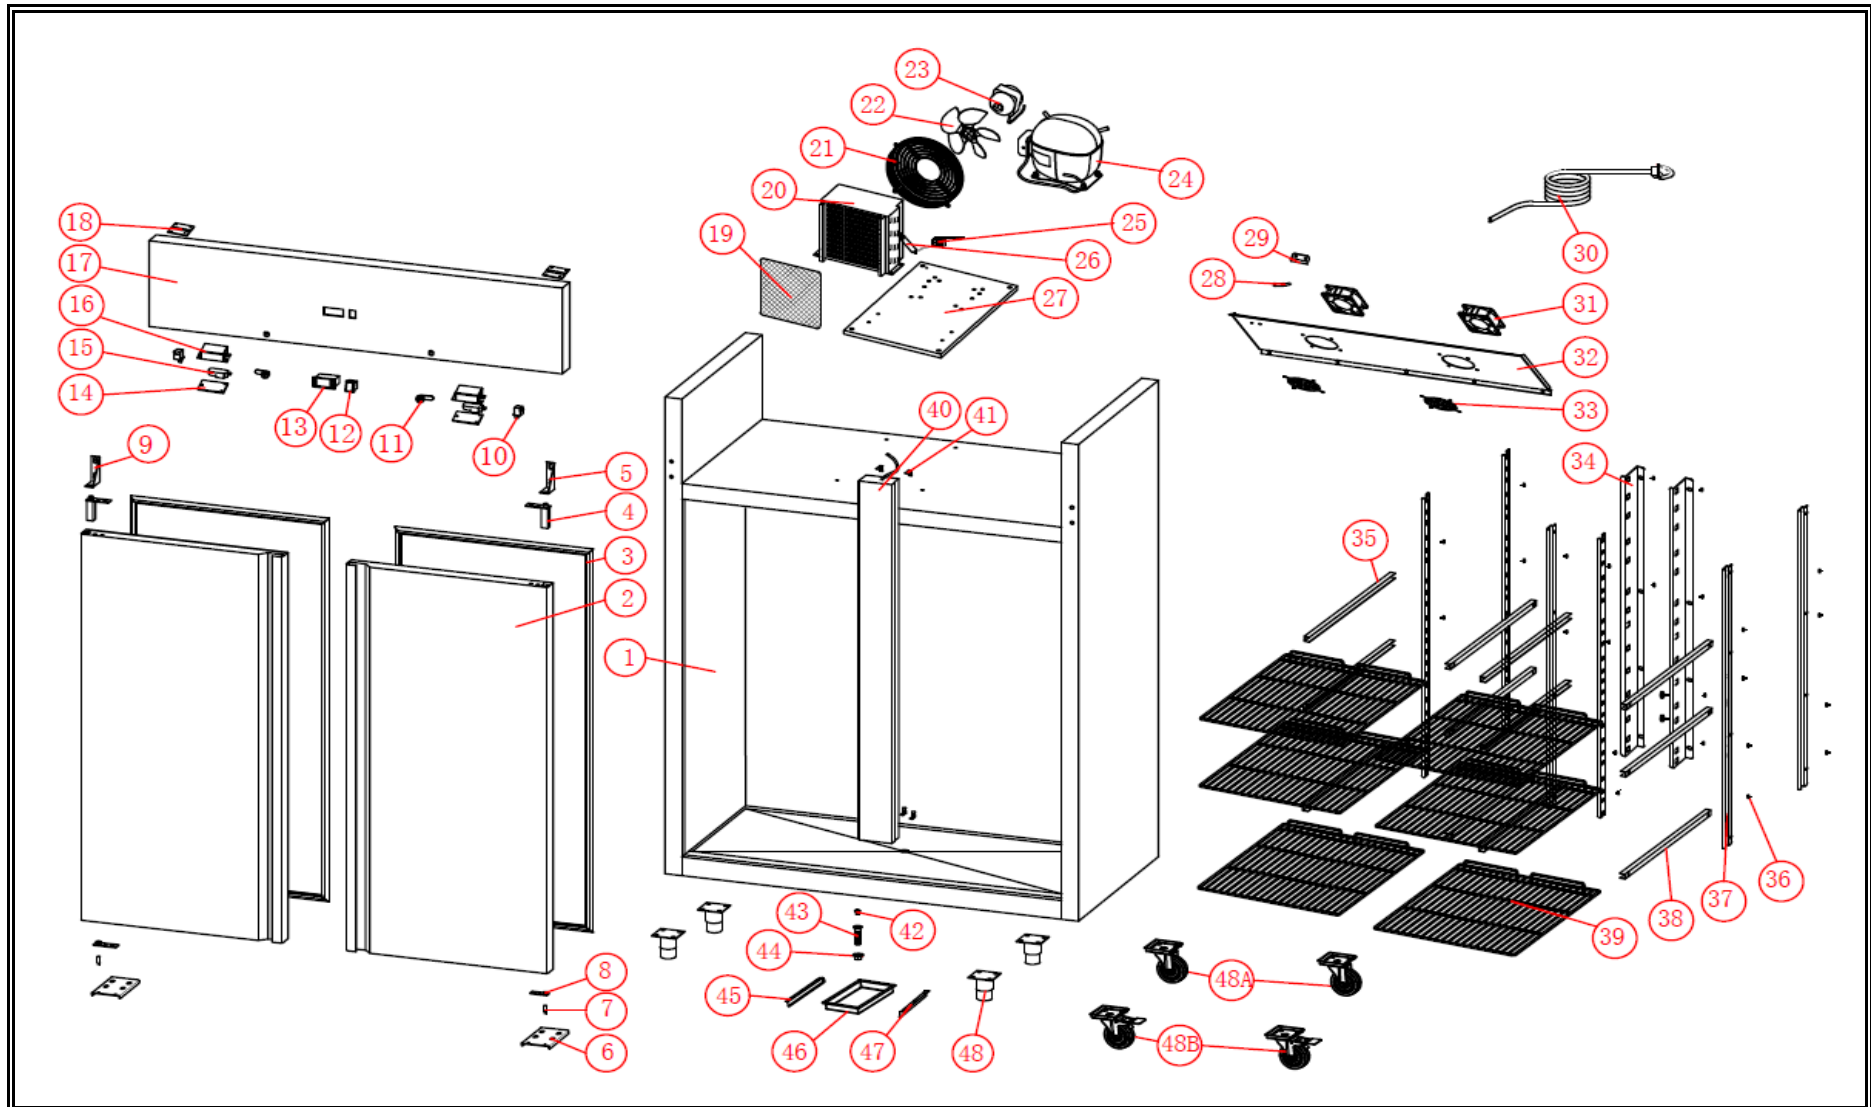

ecofrost

7950.5205

R290

Onderdelen informatie

Erzatzteil information

Spare part information

Information de pièces

POS:	Art.No.:	Omschrijving:	Aantal:
1		cabinet	1
2		door	2
3	9338.3335	door gasket	2
4	9338.3075	spring hinge	2
5		right upper hinge	1
6		right bottom hinge	2
7	9338.3900	hinge axis	2
8	9338.3280	door axis sleeve	2
9		left upper hinge	1
10	9338.3570	light/fan switch	2
11	9338.3115	door lock	2
12	9344.0105	power switch	1
13	9338.3545	controller	1
14		light cover	2
15	9338.3565	LED light	2
16		light box	2
17		panel	1
18		panel connect	2
19	9338.3250	filter net	1
20	9338.3470	condenser	1
21	9338.3590	cond.fan cover	1
22		cond. Fan blade	1
23	9338.3600	cond. Fan motor	1
24	9338.3410	compressor	1
25	9338.3185	capillary	1
26	9338.3370	dryer filter	1
27		cooling unit board	1
28	9338.3525	sensor	1
29		sensor clip	1
30	9338.3530	power cord	1
31	9338.3540	eva. Fan motor	2
32		fan plate combination	1
33		eva. fan cover	2
34		rear hang strip	2
35		left shelf guide	6
36	9338.3000	M5 bolt	32
37		shelf holder	6
38		right shelf guide	6
39		shelf	6
40		middle beam	1
41		middle beam connect	4
42	9338.3205	water plug	1
43	9338.3205	drain-pipe	1

POS:	Art.No.:	Omschrijving:	Aantal:
44	9338.3205	drain-pipe but	1
45		outer drain pan support-left	1
46		outer drain pan	1
47		outer drain pan support-right	1
48		feet	4
49	9338.3085	wheel (optional)	2
50	9338.3090	wheel with lock (optional)	2