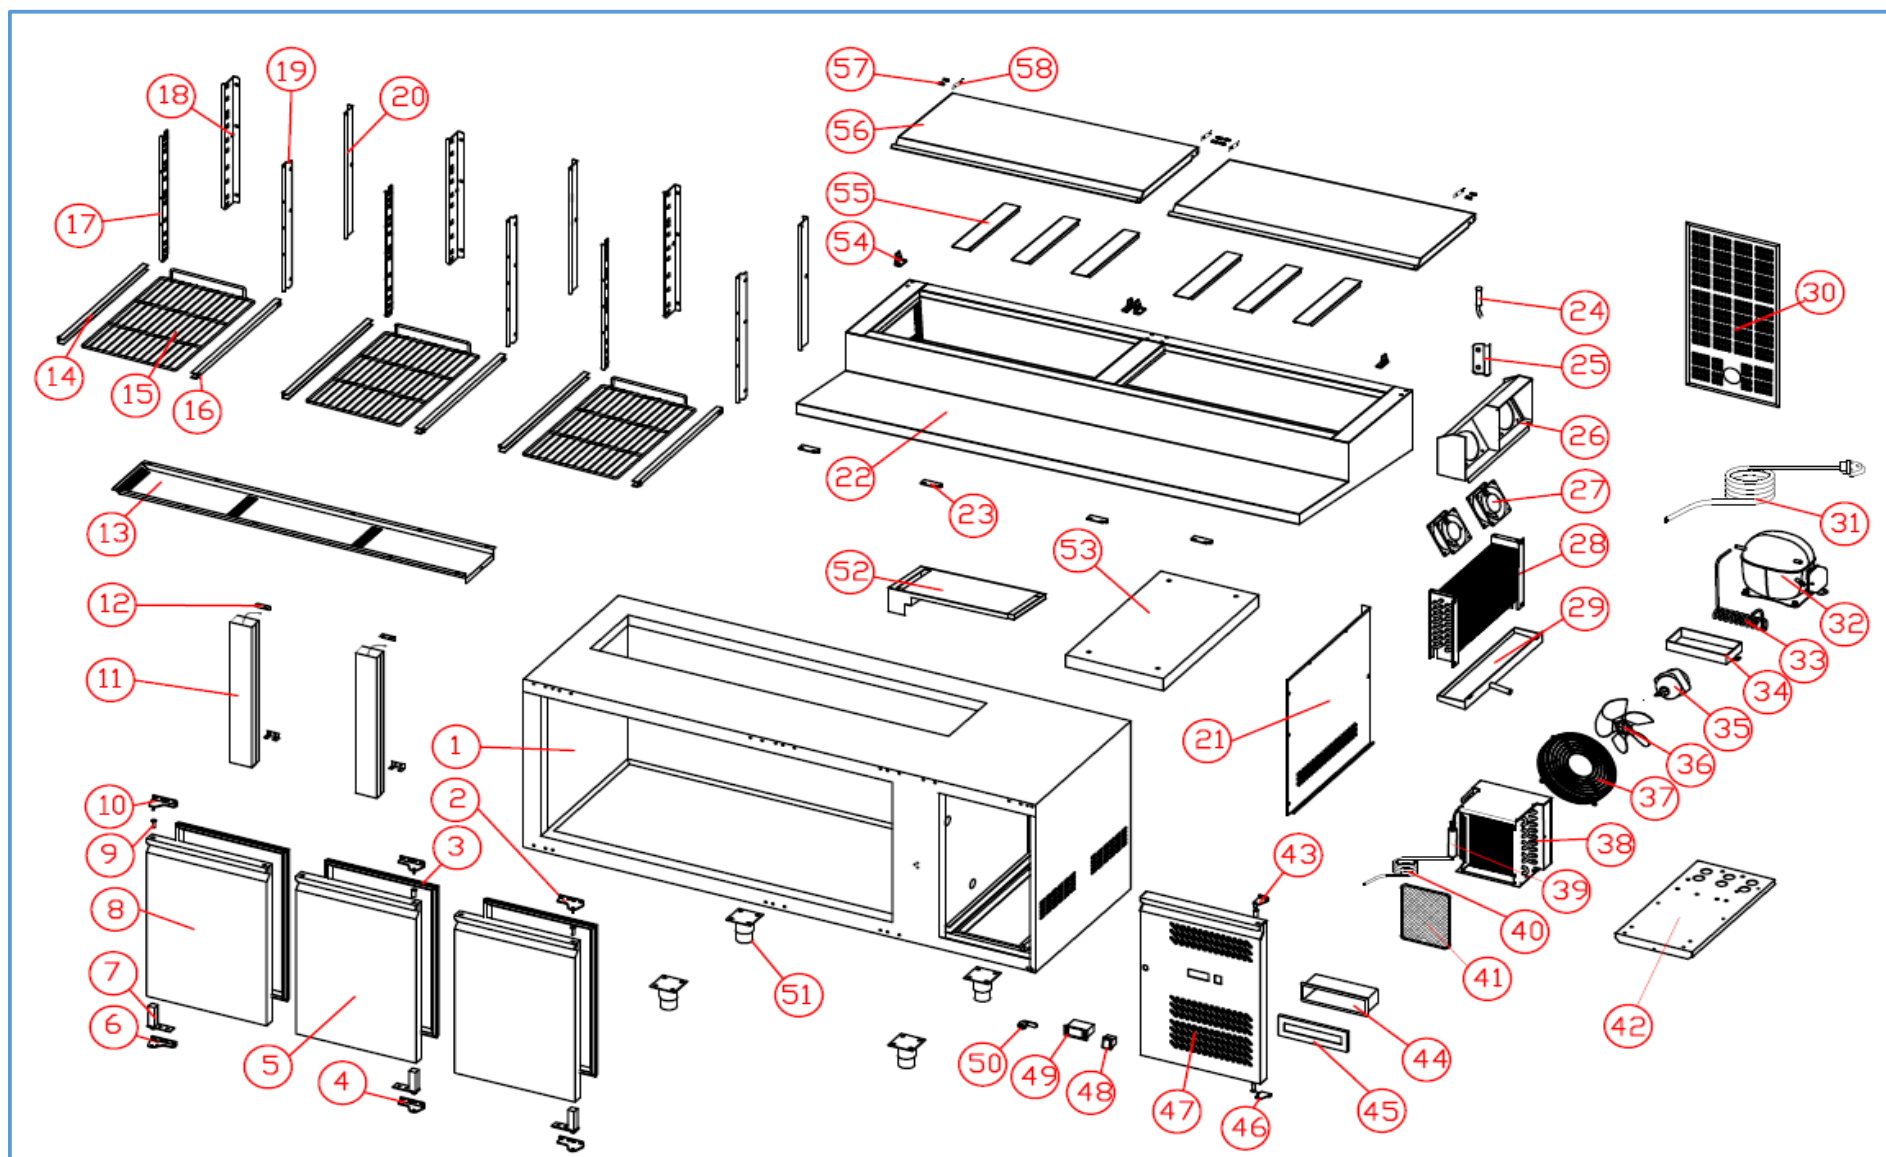

ecofrost

7950.5195

Onderdelen informatie

Erzatzteil information

Spare part information

Information de pièces

Onderdelenlijst 7950.5195

POS:	Art.No.:	Omschrijving:	Aantal:
1		cabinet	1
2	9338.3905	right upper hinge	2
3	9338.3350	door gasket	3
4	9338.3910	right bottom hinge	2
5	9338.3755	door(right)	2
6	9338.3920	left bottom hinge	1
7	9338.3080	spring hinge	3
8	9338.3780	door(left)	1
9	9338.3275	door axis sleeve	5
10	9338.3915	left upper hinge	1
11		middle beam	2
12		middle beam connect	4
13		air guide board	1
14		left shelf guide	3
15	9338.3025	shelf	3
16		right shelf guide	3
17		beam hang strip(left)	3
18		rear hang strip(left)	3
19		beam hang strip(right)	3
20		rear hang strip(right)	3
21		fan cover	1
22		counter top	1
23		top fixing plate	4
24	9338.3515	probe	1
25		probe cover	1
26		eva. Fan cover	1
27	9338.3540	eva. Fan	2
28	9338.3005	evaporator	1
29	9338.3220	evapotaror drain pan	1
30		back cover	1
31	9338.3530	power cord	1
32	9338.3415	compressor	1
33	9338.3960	high pressure pipe	1
34	9338.3225	outer drain pan	1
35	9338.3615	cond. Fan motor	1
36		cond. Fan blade	1
37	9338.3585	cond.fan cover	1
38	9338.3450	condenser	1
39	9338.3460	dryer filter	1
40	9338.3190	capillary	1
41	9338.3260	dryer filter	1
42		cooling unit board	1
43	9338.3925	control panel upper hinge	1
44	9338.3930	plastic water-proof box	1
45	9338.3935	plastic water-proof box cover	1
46	9338.3940	control paner bottom hinge	1
47		panel	1

Onderdelenlijst 7950.5195

POS:	Art.No.:	Omschrijving:	Aantal:
48	9344.0105	power switch	1
49	9338.3210	controller	1
50	9338.3115	door lock	1
51		feet	4
52		counter top air guide board	1
53		air separation plate	1
54	9338.3010	hinge axis base	2
55		cachepot	6
56		flexible cover	2
57	9338.3950	cover axis	8
58	9338.3200	fixed block	4