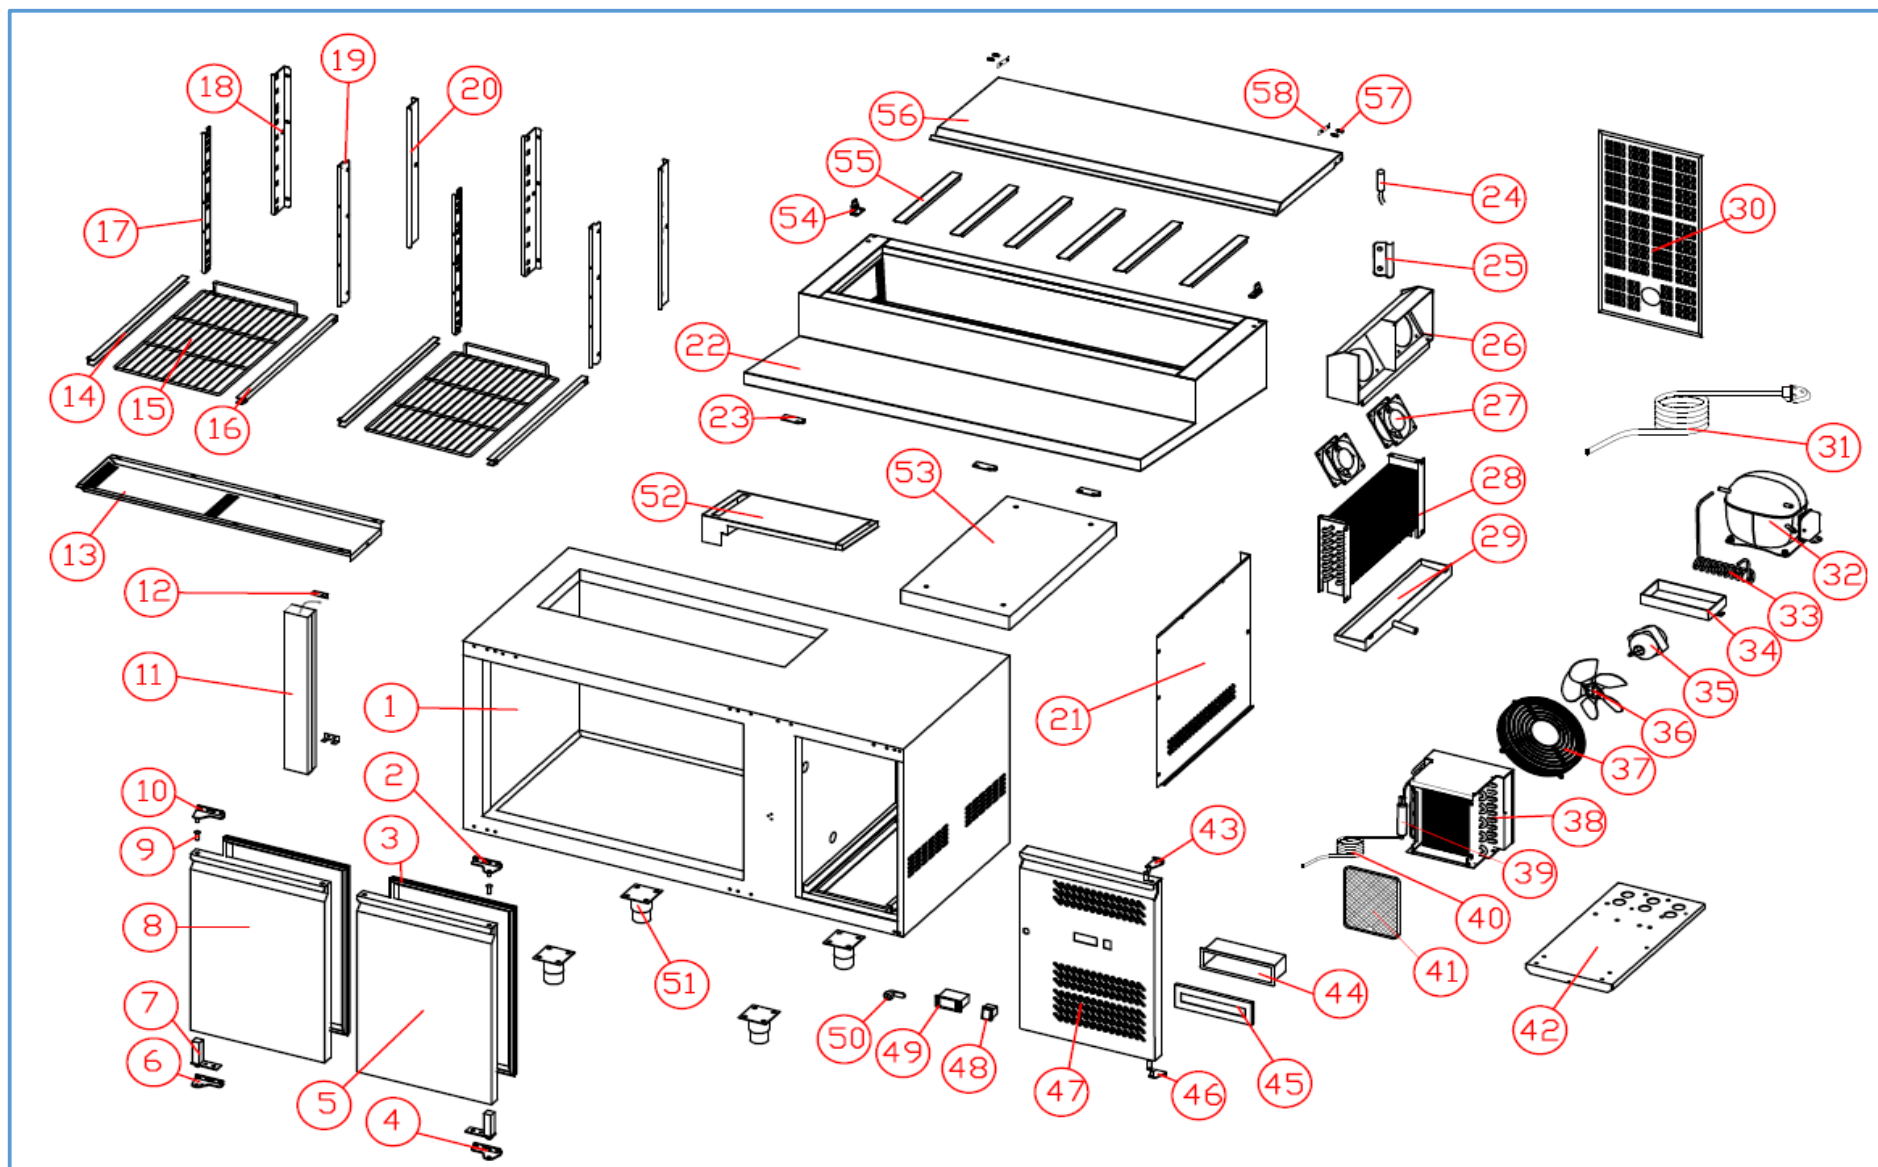

ecofrost

7950.5190

Onderdelen informatie

Erzatzteil information

Spare part information

Information de pièces

Onderdelenlijst 7950.5190

POS:	Art.No.:	Omschrijving:	Aantal:
1		cabinet	1
2	9338.3905	right upper hinge	1
3	9338.3350	door gasket	2
4	9338.3910	right bottom hinge	1
5	9338.3755	door(right)	1
6	9338.3920	left bottom hinge	1
7	9338.3080	spring hinge	2
8	9338.3780	door(left)	1
9	9338.3275	door axis sleeve	4
10	9338.3915	left upper hinge	1
11		middle beam	1
12		middle beam connect	2
13		air guide board	1
14		left shelf guide	2
15	9338.3025	shelf	2
16		right shelf guide	2
17		beam hang strip(left)	2
18		rear hang strip(left)	2
19		beam hang strip(right)	2
20		rear hang strip(right)	2
21		fan cover	1
22		counter top	1
23		top fixing plate	3
24	9338.3515	probe	1
25		probe cover	1
26		eva. Fan cover	1
27	9338.3540	eva. Fan	2
28	9338.3005	evaporator	1
29	9338.3220	evapotaror drain pan	1
30		back cover	1
31	9338.3530	power cord	1
32	9338.3415	compressor	1
33	9338.3960	high pressure pipe	1
34	9338.3225	outer drain pan	1
35	9338.3615	cond. Fan motor	1
36		cond. Fan blade	1
37	9338.3585	cond.fan cover	1
38	9338.3450	condenser	1
39	9338.3460	dryer filter	1
40	9338.3190	capillary	1
41	9338.3260	dryer filter	1
42		cooling unit board	1
43	9338.3925	control panel upper hinge	1
44	9338.3930	plastic water-proof box	1
45	9338.3935	plastic water-proof box cover	1
46	9338.3940	control paner bottom hinge	1
47		panel	1

Onderdelenlijst 7950.5190

POS:	Art.No.:	Omschrijving:	Aantal:
48	9344.0105	power switch	1
49	9338.3210	controller	1
50	9338.3115	door lock	1
51		feet	4
52		counter top air guide board	1
53		air separation plate	1
54	9338.3010	hinge axis base	2
55		cachepot	6
56		flexible cover	1
57	9338.3950	cover axis	4
58	9338.3200	fixed block	2