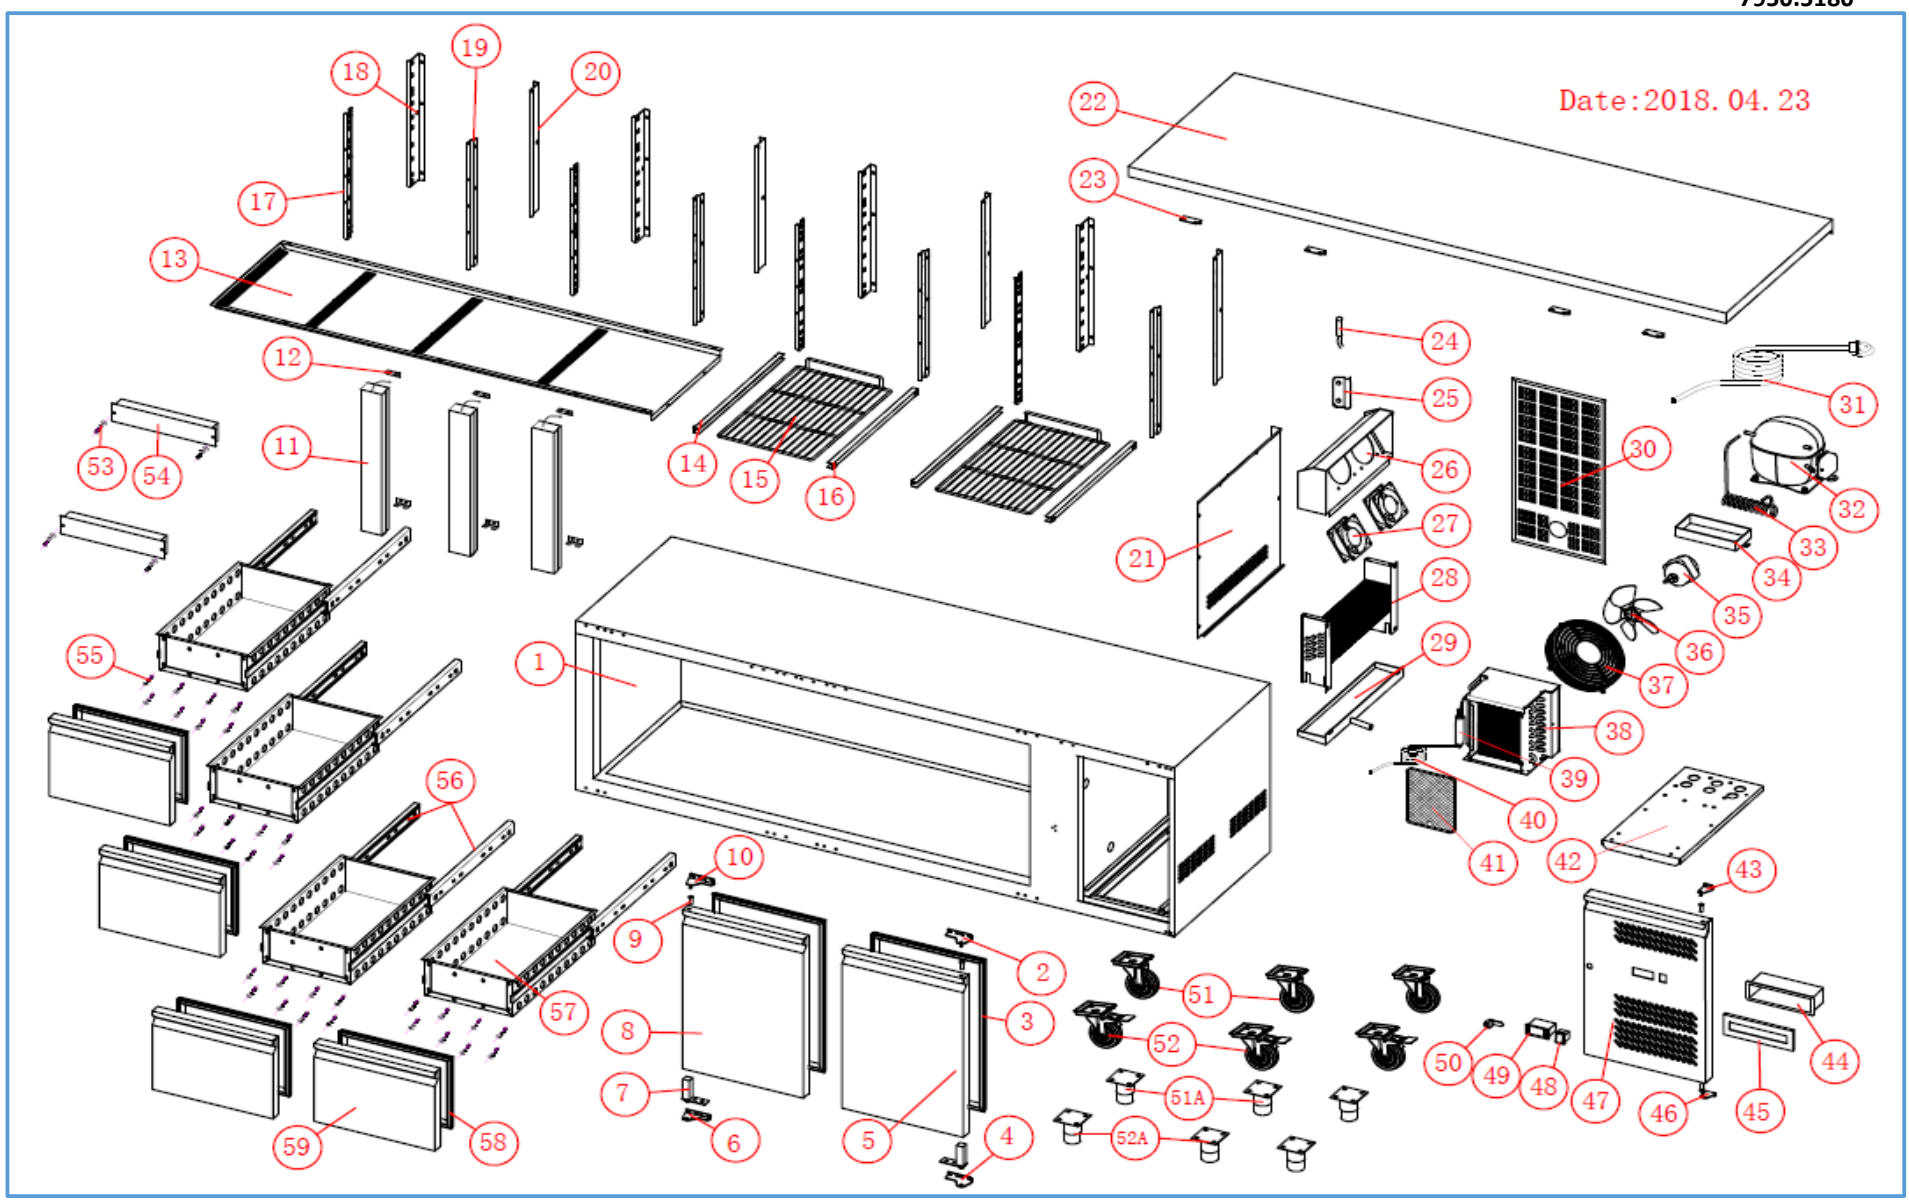

7950.5180

Onderdelen informatie

Erzatzteil information

Spare part information

Information de pièces

Date:2018. 04. 23

Onderdelenlijst 7950.5180

POS:	Art.No.:	Omschrijving:	Aantal:
1		cabinet	1
2	9338.3905	right upper hinge	1
3	9338.3350	door gasket	2
4	9338.3910	right bottom hinge	1
5	9338.3755	door(right)	1
6	9338.3920	left bottom hinge	1
7	9338.3080	spring hinge	2
8	9338.3780	door(left)	1
9	9338.3275	door axis sleeve	4
10	9338.3915	left upper hinge	1
11		middle beam	3
12		middle beam connect	6
13		air guide board	1
14		left shelf guide	2
15	9338.3025	shelf	2
16		right shelf guide	2
17		beam hang strip(left)	4
18		rear hang strip(left)	4
19		beam hang strip(right)	4
20		rear hang strip(right)	4
21		fan cover	1
22		counter top	1
23		top fixing plate	4
24	9338.3515	probe	1
25		probe cover	1
26		eva. Fan cover	1
27	9338.3540	eva. Fan	2
28	9338.3475	evaporator	1
29	9338.3220	evapotaror drain pan	1
30		back cover	1
31	9338.3530	power cord	1
32	9338.3415	compressor	1
33	9338.3960	high pressure pipe	1
34	9338.3225	outer drain pan	1
35	9338.3615	cond. Fan motor	1
36		cond. Fan blade	1
37	9338.3585	cond.fan cover	1
38	9338.3450	condenser	1
39	9338.3370	dryer filter	1
40	9338.3190	capillary	1
41	9338.3260	dryer filter	1
42		cooling unit board	1
43	9338.3925	control panel upper hinge	1
44	9338.3930	plastic water-proof box	1
45	9338.3935	plastic water-proof box cover	1
46	9338.3940	control paner bottom hinge	1
47		panel	1

Onderdelenlijst 7950.5180

POS:	Art.No.:	Omschrijving:	Aantal:
48	9344.0105	power switch	1
49	9338.3545	controller	1
50	9338.3115	door lock	1
51	9338.3085	wheel	3
51A		feet(optional)	3
52	9338.3090	wheel(with lock)	3
52A		feet(optional)	3
53		screw(M4*12)	4
54		drawer beam	2
55		screw(M5*12)	32
56	9338.3650	drawer guide	4
56A	9338.3655	drawer guide	4
57		GN1/2 drawer	4
58	9338.3360	drawer door gasket	4
59		drawer door	4