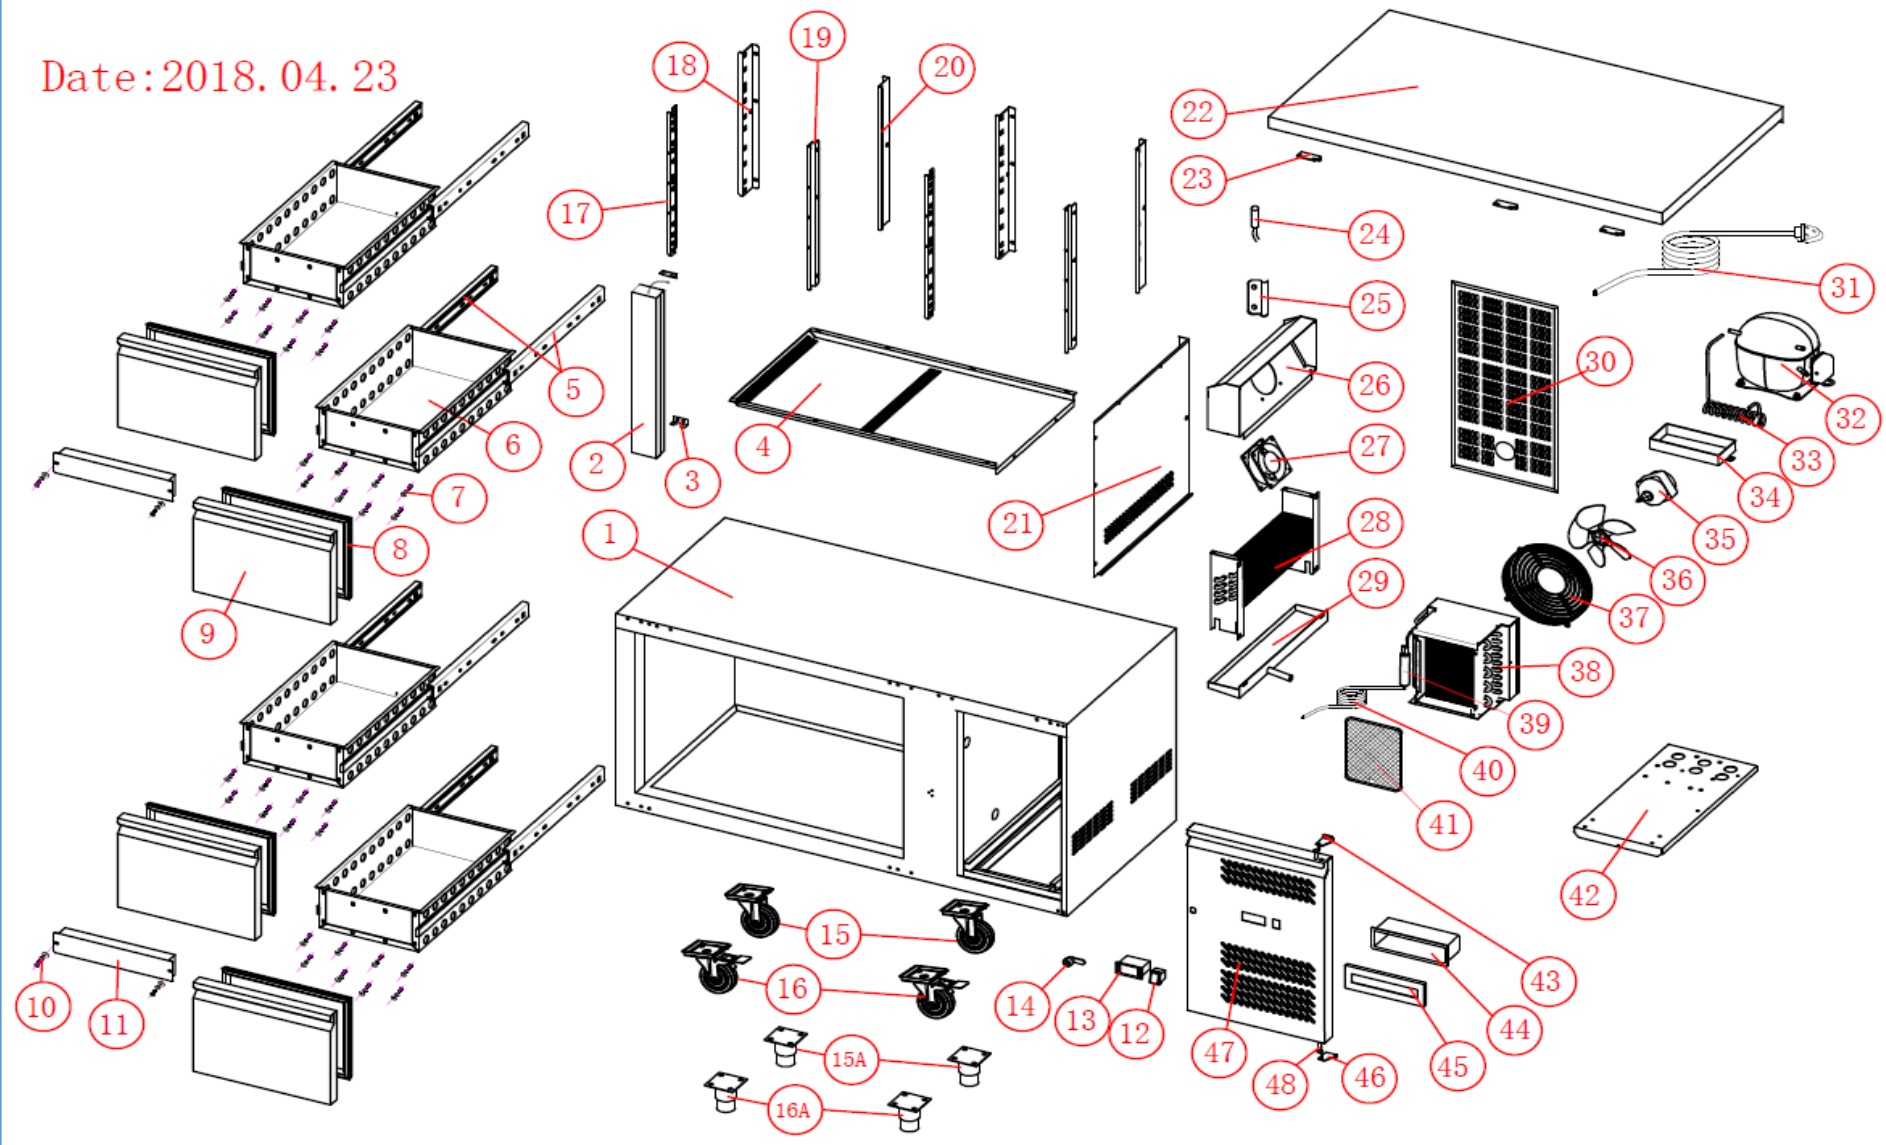

7950.5170

Onderdelen informatie

Erzatzteil information

Spare part information

Information de pièces

Date:2018.04.23

Onderdelenlijst 7950.5170

POS:	Art.No.:	Omschrijving:	Aantal:
1		cabinet	1
2		middle beam	1
3		middle beam connect	2
4		air guide board	1
5	9338.3650	drawer guide	4
5A	9338.3655	drawer guide	4
6		GN1/2 drawer	4
7		screw(M5*12)	32
8	9338.3360	drawer door gasket	4
9		drawer door	4
10		screw(M4*12)	4
11		drawer beam	2
12	9338.3575	power switch	1
13	9338.3545	controller	1
14	9338.3115	door lock	1
15	9338.3085	wheel	2
15A		feet(optional)	2
16	9338.3090	wheel(with lock)	2
16A		feet(optional)	2
17		beam hang strip(left)	2
18		rear hang strip(left)	2
19		beam hang strip(right)	2
20		rear hang strip(right)	2
21		fan cover	1
22		counter top	1
23		top fixing plate	3
24	9338.3515	probe	1
25		probe cover	1
26		eva. Fan cover	1
27	9338.3540	eva. Fan	1
28	9338.3475	evaporator	1
29	9338.3220	evaporator drain pan	1
30		back cover	1
31	9338.3530	power cord	1
32	9338.3425	compressor	1
33	9338.3960	high pressure pipe	1
34	9338.3225	outer drain pan	1
35	9338.3615	cond. Fan motor	1
36		cond. Fan blade	1
37	9338.3585	cond.fan cover	1
38	9338.3450	condenser	1
39	9338.3460	dryer filter	1
40	9338.3190	capillary	1
41	9338.3260	dryer filter	1
42		cooling unit board	1
43	9338.3925	control panel upper hinge	1
44	9338.3930	plastic water-proof box	1

Onderdelenlijst 7950.5170

POS:	Art.No.:	Omschrijving:	Aantal:
45	9338.3935	plastic water-proof box cover	1
46	9338.3940	control paner bottom hinge	1
47		panel	1
48	9338.3275	door axis sleeve	2