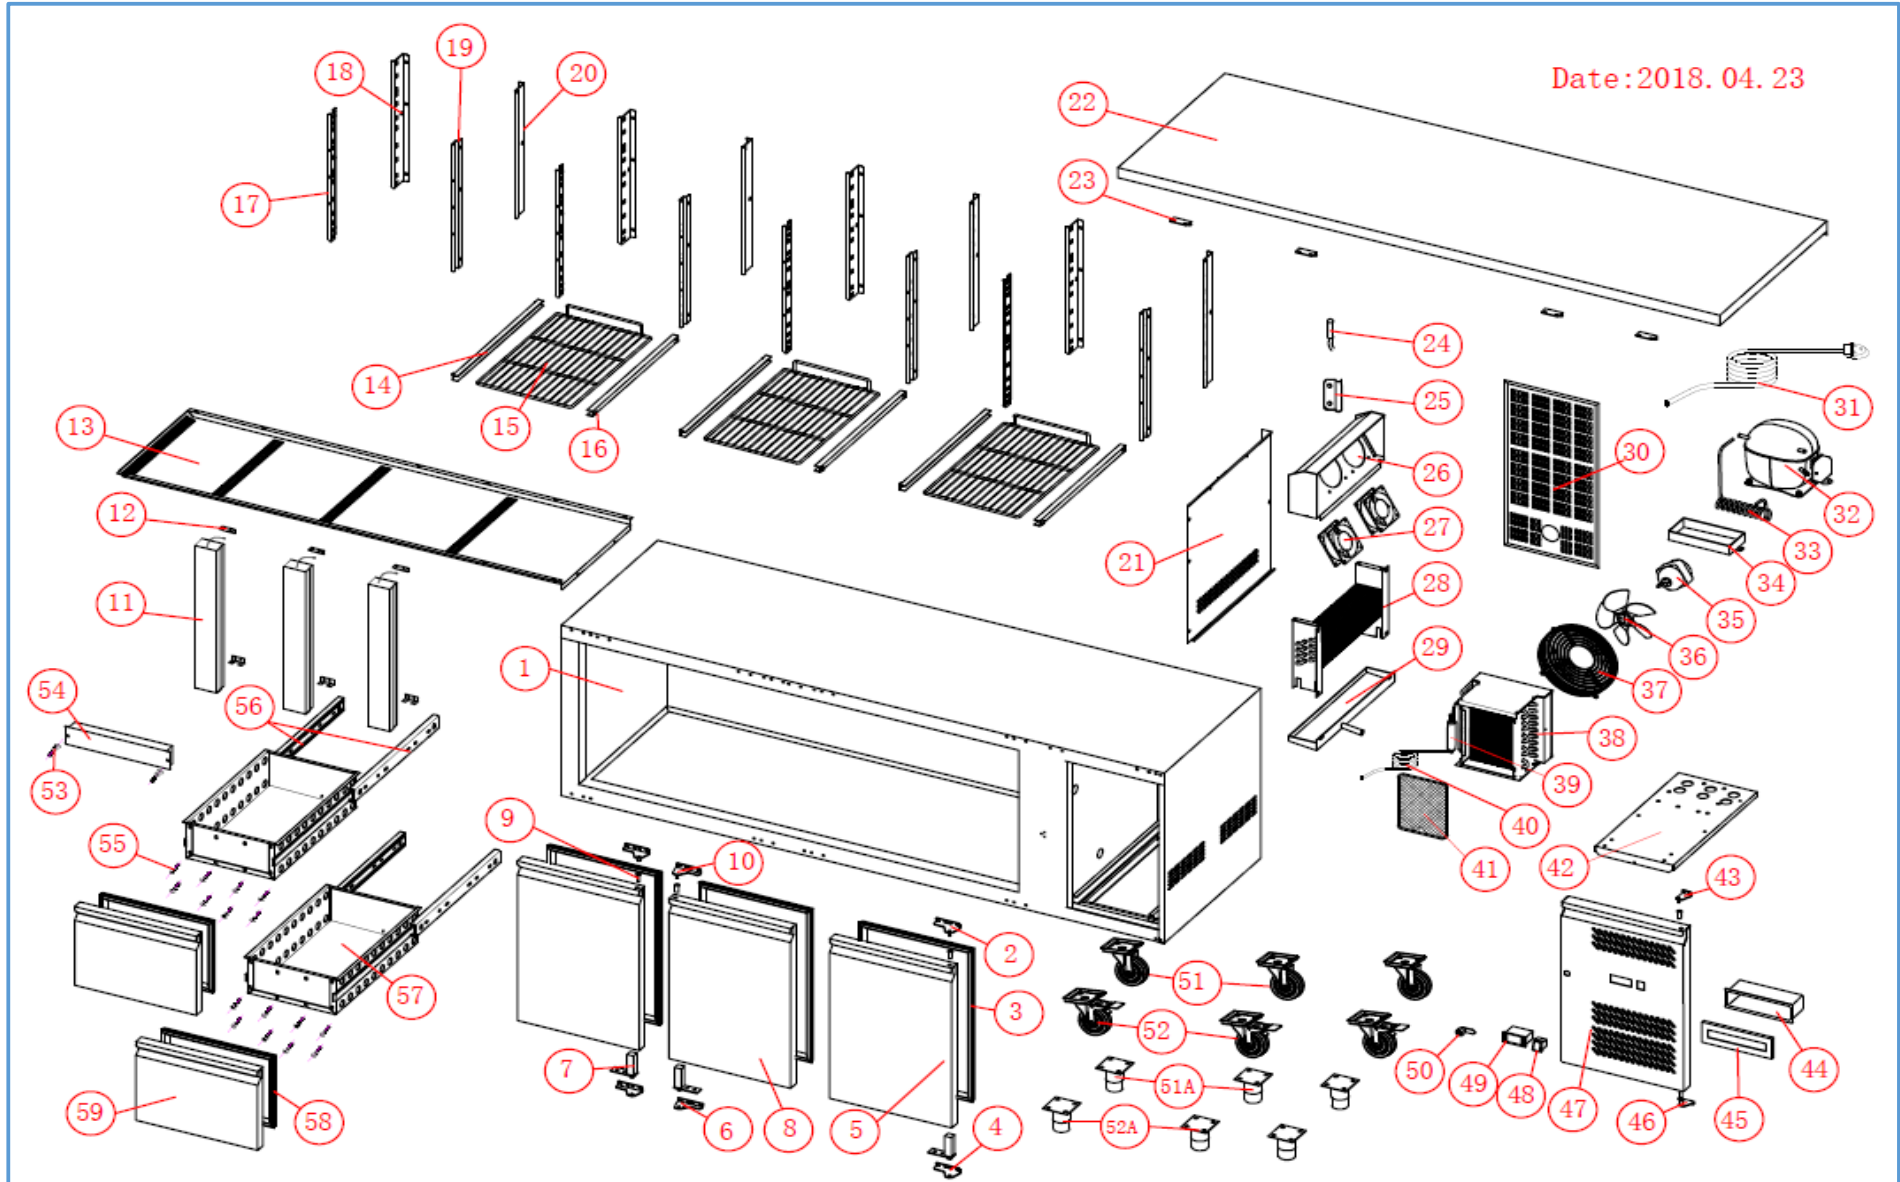

7950.5165

Onderdelen informatie

Erzatzteil information

Spare part information

Information de pièces

Onderdelenlijst 7950.5165

POS:	Art.No.:	Omschrijving:	Aantal:
1		cabinet	1
2	9338.3905	right upper hinge	2
3	9338.3350	door gasket	3
4	9338.3910	right bottom hinge	2
5	9338.3755	door(right)	2
6	9338.3920	left bottom hinge	1
7	9338.3080	spring hinge	3
8	9338.3780	door(left)	1
9	9338.3275	door axis sleeve	5
10	9338.3915	left upper hinge	1
11		middle beam	3
12		middle beam connect	6
13		air guide board	1
14		left shelf guide	3
15	9338.3025	shelf	3
16		right shelf guide	3
17		beam hang strip(left)	4
18		rear hang strip(left)	4
19		beam hang strip(right)	4
20		rear hang strip(right)	4
21		fan cover	1
22		counter top	1
23		top fixing plate	4
24	9338.3515	probe	1
25		probe cover	1
26		eva. Fan cover	1
27	9338.3540	eva. Fan	2
28	9338.3475	evaporator	1
29	9338.3220	evapotaror drain pan	1
30		back cover	1
31	9338.3530	power cord	1
32	9338.3415	compressor	1
33	9338.3960	high pressure pipe	1
34	9338.3225	outer drain pan	1
35	9338.3615	cond. Fan motor	1
36		cond. Fan blade	1
37	9338.3585	cond.fan cover	1
38	9338.3450	condenser	1
39	9338.3370	dryer filter	1
40	9338.3190	capillary	1
41	9338.3260	dryer filter	1
42		cooling unit board	1
43	9338.3925	control panel upper hinge	1
44	9338.3930	plastic water-proof box	1
45	9338.3935	plastic water-proof box cover	1
46	9338.3940	control paner bottom hinge	1
47		panel	1

Onderdelenlijst 7950.5165

POS:	Art.No.:	Omschrijving:	Aantal:
48	9338.3575	power switch	1
49	9338.3545	controller	1
50	9338.3115	door lock	1
51	9338.3085	wheel	3
51A		feet(optional)	3
52	9338.3090	wheel(with lock)	3
52A		feet(optional)	3
53		screw(M4*12)	2
54		drawer beam	1
55		screw(M5*12)	16
56	9338.3650	drawer guide	2
56A	9338.3655	drawer guide	2
57		GN1/2 drawer	2
58	9338.3360	drawer door gasket	2
59		drawer door	2