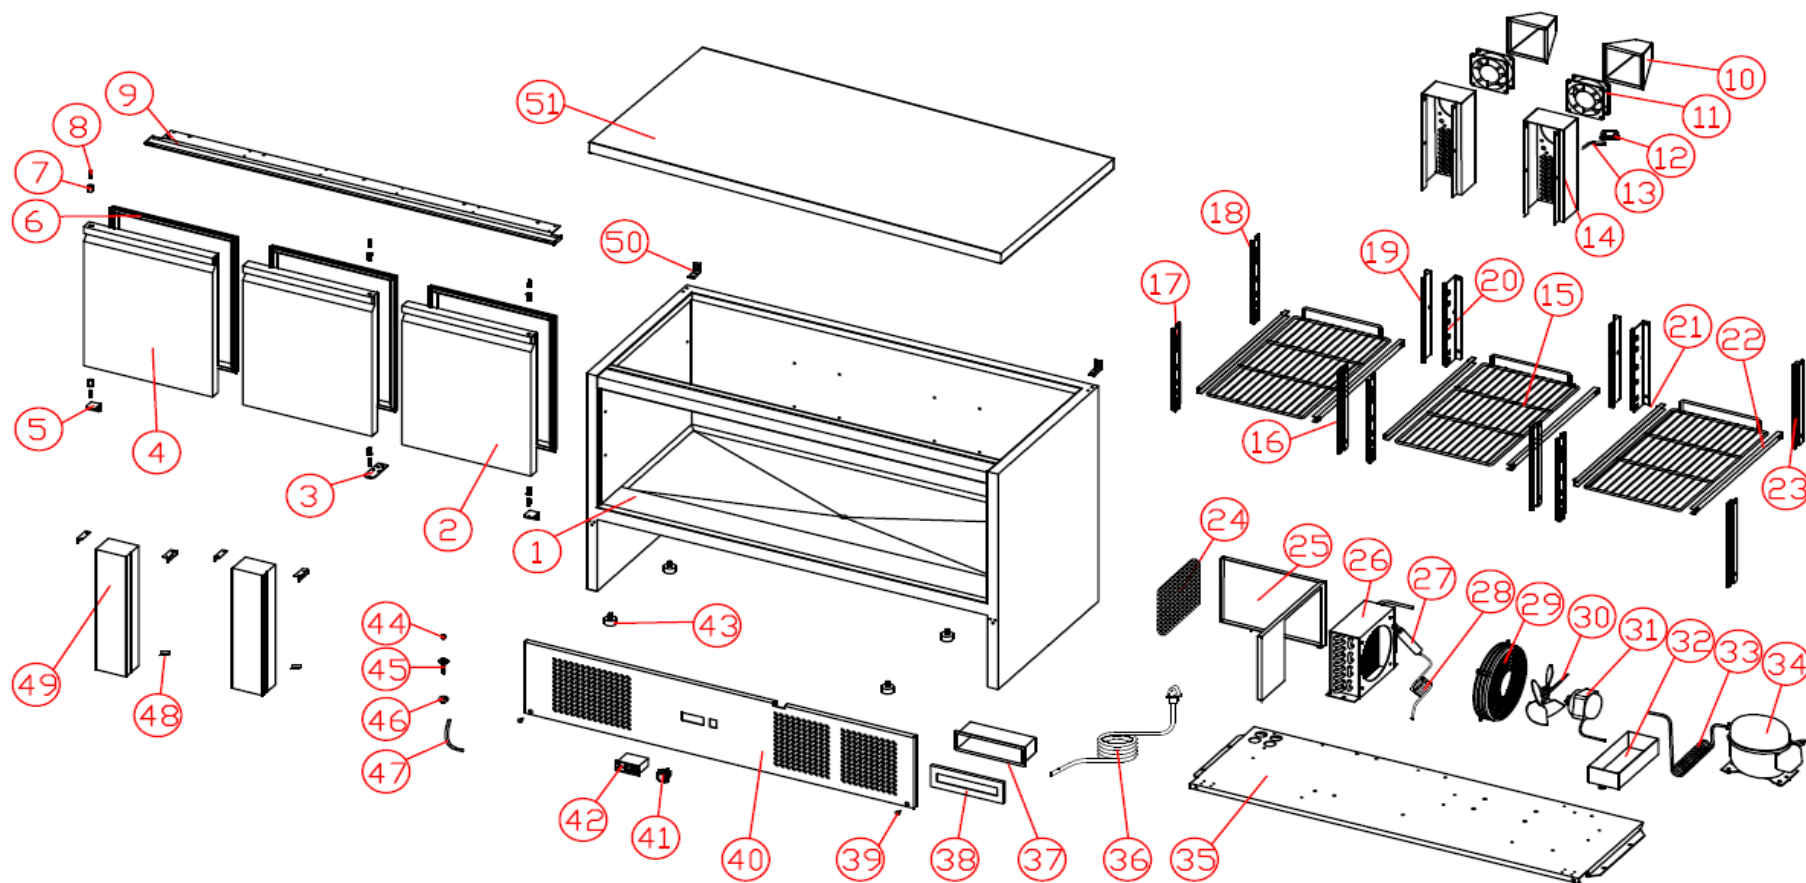

Onderdelenlijst 7950.5080

POS:	Art.No.:	Omschrijving:	Aantal:
1		cabinet	1
2	9338.3820	door(right)	2
3		bottom middle hinge	1
4	9338.3760	door(left)	1
5		bottom hinge	2
6	9338.3355	door gasket	3
7	9338.3275	door axis sleeve	6
8		hinge axis	6
9		upper hinge	1
10		air guide cover	2
11	9338.3540	eva. Fan	2
12		probe cover	1
13	9338.3515	probe	1
14		fan base	2
15	9338.3025	shelf	3
16		beam hang strip(right)	3
17		beam hang strip(left)	3
18		side rear hang strip(left)	1
19		rear hang strip(right)	2
20		rear hang strip(left)	2
21		left shelf guide	3
22		right shelf guide	3
23		side rear hang strip(right)	1
24	9338.3245	dryer filter	1
25		wind cover	1
26	9338.3455	condenser	1
27	9338.3370	dryer filter	1
28	9338.3190	capillary	1
29	9338.3585	cond.fan cover	1
30		cond. Fan blade	1
31	9338.3615	cond. Fan motor	1
32	9338.3225	outer drain pan	1
33		high pressure pipe	1
34	9338.3415	compressor	1
35		cooling unit board	1
36	9338.3530	power cord	1
37		plastic water-proof box	1
38		plastic water-proof box cover	1
39		large plastic button	2
40		panel	1
41	9338.3575	power switch	1
42	9338.3545	controller	1
43	9338.3110	feet	4
44		water plug	1
45	9338.3205	drain-pipe	1
46		drain-pipe but	1
47		PVC drain-pipe	1

Onderdelenlijst 7950.5080

POS:	Art.No.:	Omschrijving:	Aantal:
48		middle beam connect	6
49		middle beam	2
50		top fixing plate	2
51		counter top	1