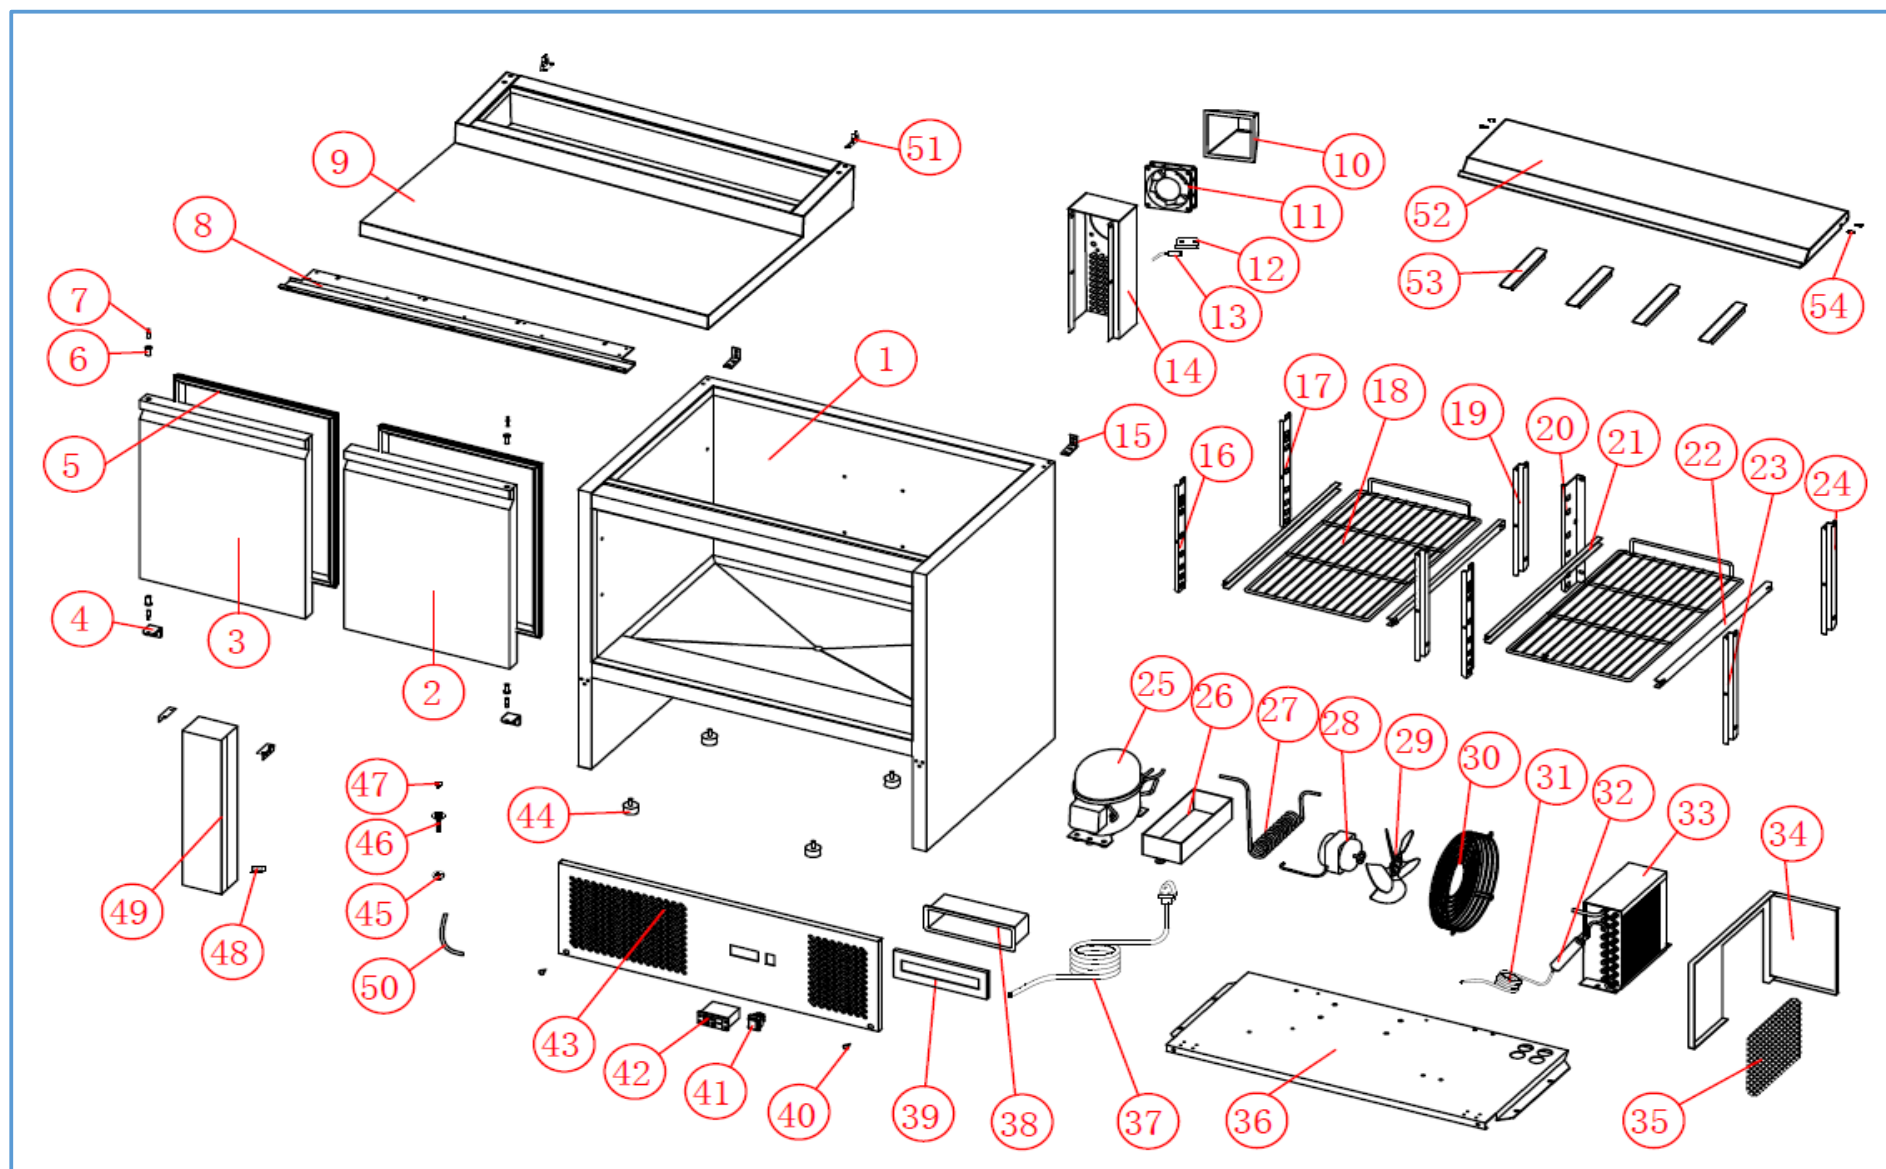

# ecofrost

**7950.5058**

Onderdelen informatie

Erzatzteil information

Spare part information

Information de pièces

## Onderdelenlijst 7950.5058

POS:	Art.No.:	Omschrijving:	Aantal:
1		cabinet	1
2	9338.3820	door(right )	1
3	9338.3760	door(left )	1
4		bottom hinge	2
5	9338.3355	door gasket	2
6	9338.3275	door axis sleeve	4
7	9338.3900	hinge axis	4
8		upper hinge	1
9		counter top	1
10		air guide cover	1
11	9338.3540	eva. Fan	1
12		probe cover	1
13	9338.3515	probe	1
14		fan base	1
15		top fixing plate	2
16		beam hang strip(left)	2
17		side rear hang strip(left)	2
18	9338.3025	shelf	2
19		rear hang strip(right)	1
20		rear hang strip(left)	1
21		left shelf guide	2
22		right shelf guide	2
23		beam hang strip(right)	2
24		side rear hang strip(right)	1
25	9338.3435	compressor	1
26	9338.3225	outer drain pan	1
27	9338.3960	high pressure pipe	1
28	9338.3605	cond. Fan motor	1
29		cond. Fan blade	1
30	9338.3580	cond.fan cover	1
31	9338.3190	capillary	1
32	9338.3370	dryer filter	1
33	9338.3445	condenser	1
34		wind cover	1
35	9338.3265	dryer filter	1
36		cooling unit board	1
37	9338.3530	power cord	1
38	9338.3930	plastic water-proof box	1
39	9338.3935	plastic water-proof box cover	1
40		large plastic button	2
41	9344.0105	power switch	1
42	9338.3210	controller	1
43		panel	1
44	9338.3110	feet	4
45	9338.3205	drain-pipe but	1
46	9338.3205	drain-pipe	1
47	9338.3205	water plug	1

## Onderdelenlijst 7950.5058

<b>POS:</b>	<b>Art.No.:</b>	<b>Omschrijving:</b>	<b>Aantal:</b>
48		middle beam connect	3
49		middle beam	1
50	9338.3965	PVC drain-pipe	1
51	9338.3010	hinge axis base	1
52		cachepot	1
53		cover	4
54	9338.3950	cover axis	4