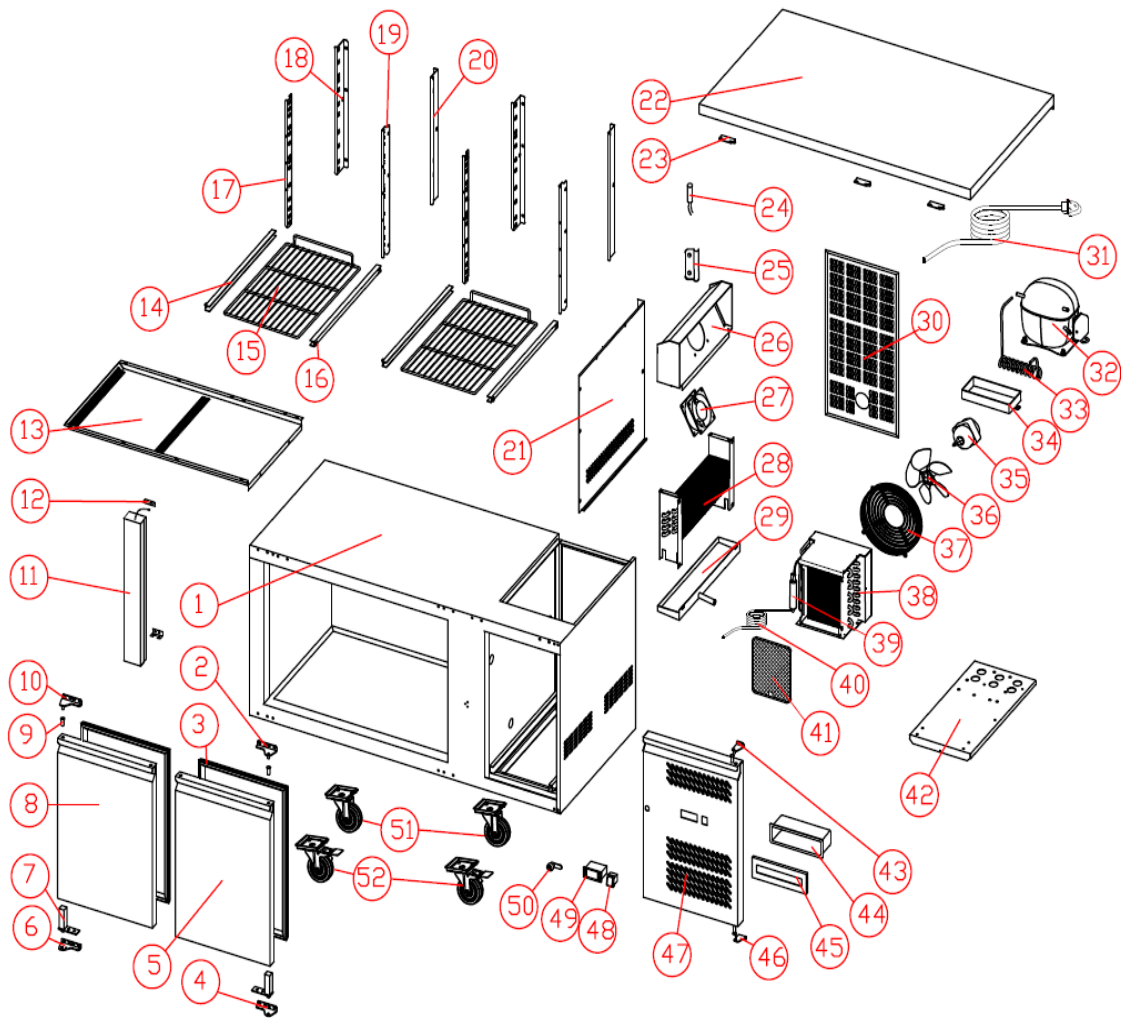

# ecofrost

**7950.5035**

**R290**

Onderdelen informatie  
Erzatzteil information  
Spare part information  
Information de pièces

POS:	Art.No.:	Omschrijving:	Aantal:
1		cabinet	1
2	9338.3905	right upper hinge	1
3	9338.3350	door gasket	2
4	9338.3910	right bottom hinge	1
5	9338.3755	door(right )	1
6	9338.3920	left bottom hinge	1
7	9338.3080	spring hinge	2
8	9338.3780	door(left )	1
9	9338.3275	door axis sleeve	4
10	9338.3915	left upper hinge	1
11		middle beam	1
12		middle beam connect	2
13		air guide board	1
14		left shelf guide	2
15	9338.3025	shelf	2
16		right shelf guide	2
17		beam hang strip(left)	2
18		rear hang strip(left)	2
19		beam hang strip(right)	2
20		rear hang strip(right)	2
21		fan cover	1
22		counter top	1
23		top fixing plate	3
24	9338.3515	probe	1
25		probe cover	1
26		eva. Fan cover	1
27	9338.3540	eva. Fan	1
28	9338.3475	evaporator	1
29	9338.3220	evaporator drain pan	1
30		back cover	1
31	9338.3530	power cord	1
32	9338.3425	compressor	1
33	9338.3960	high pressure pipe	1
34	9338.3225	outer drain pan	1
35	9338.3270	cond. Fan motor	1
36	9338.3215	cond. Fan blade	1
37	9338.3585	cond.fan cover	1
38	9338.3450	condenser	1
39	9338.3460	dryer filter	1
40	9338.3185	capillary	1
41	9338.3260	dryer filter	1
42		cooling unit board	1
43	9338.3925	control panel upper hinge	1

POS:	Art.No.:	Omschrijving:	Aantal:
44	9338.3930	plastic water-proof box	1
45	9338.3935	plastic water-proof box cover	1
46	9338.3940	control paner bottom hinge	1
47		panel	1
48	9344.0105	power switch	1
49	9338.3545	controller	1