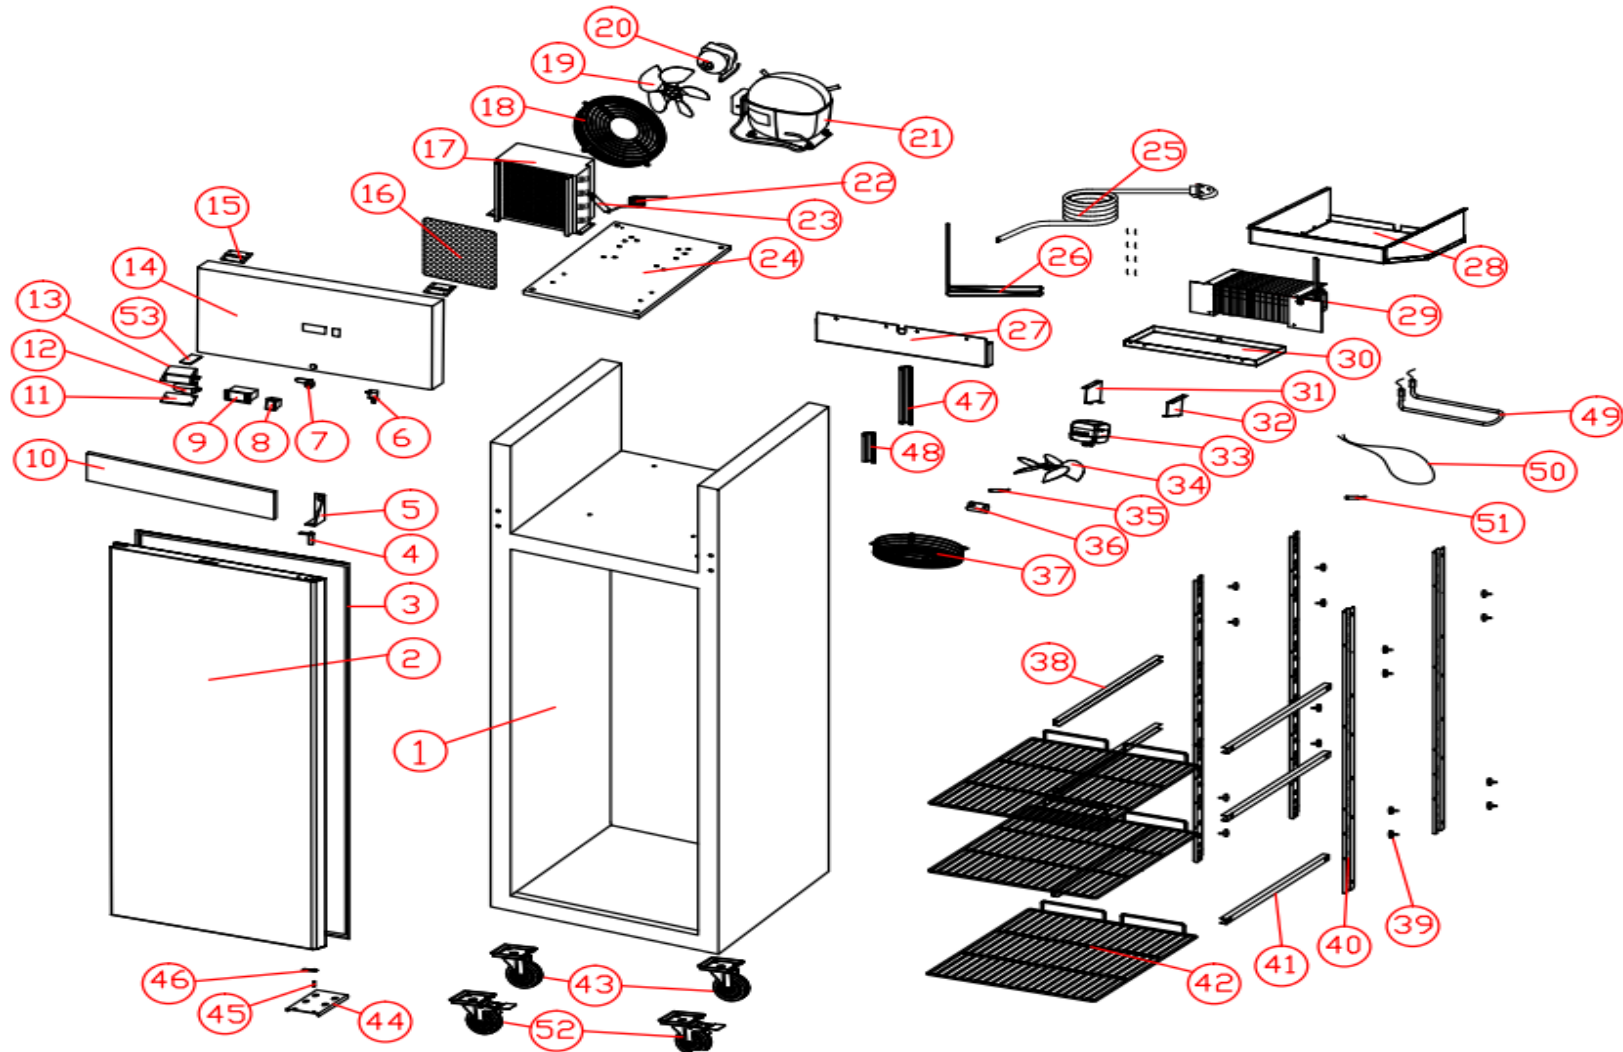

ecofrost

7950.5030

R290

Onderdelen informatie

Erzatzteil information

Spare part information

Information de pièces

ecofrost

7950.5030

POS:	Art.No.:	Omschrijving:	Aantal:
1		cabinet	1
2	CS9338.3750	door	1
3	CS9338.3335	door gasket	1
4	CS9338.3075	spring hinge	1
5		right upper hinge	1
6	CS9338.3570	light/fan switch	1
7	CS9338.3115	door lock	1
8	CS9344.0105	power switch	1
9	CS9338.3550	controller	1
10		inside wind shield	1
11	CS9338.3675	light cover	1
12	CS9338.3565	LED light	1
13	CS9338.3680	light box	1
14		panel	1
15		panel connect	2
16	CS9338.3250	cond. filter net	1
17	CS9338.3470	condenser	1
18	CS9338.3590	cond.fan cover	1
19		cond. Fan blade	1
20	CS9338.3600	cond. Fan motor	1
21	CS9390.2435	compressor	1
22	CS9338.3185	capillary	1
23	CS9338.3370	dryer filter	1
24		cooling unit board	1
25	CS9338.3530	power cord	1
26		high pressure pipe	1
27		outer drain pan	1
28		fan plate combination	1
29	CS9338.3490	evaporator	1
30	CS9338.3895	inner drain pan	1
31		left fan support	1
32		right fan support	1
33	CS9338.3625	eva. Fan motor	1
34	CS9338.3215	eva. Fan blade	1
35	CS9338.3525	sensor	1
36		sensor clip	1
37	CS9338.3045	eva. fan cover	1
38		left shelf guide	3
39	CS9338.3000	M5 bolt	16
40		shelf holder	4
41		right shelf guide	3
42	CS9338.3035	shelf	3
43		wheel	2

<i>POS:</i>	<i>Art.No.:</i>	<i>Omschrijving:</i>	<i>Aantal:</i>
44		right bottom hinge	1
45	CS9338.3900	hinge axis	1
46	CS9338.3280	door axis sleeve	1
47		pipe protection cover	1
48		outside wind shield	1
49	CS9338.3630	heater	1
50	CS9338.3510	water pipe heater	1
51	CS9338.3520	eva. sensor	1
52		wheel(with lock)	2
53		Upper Hinge Cover	1