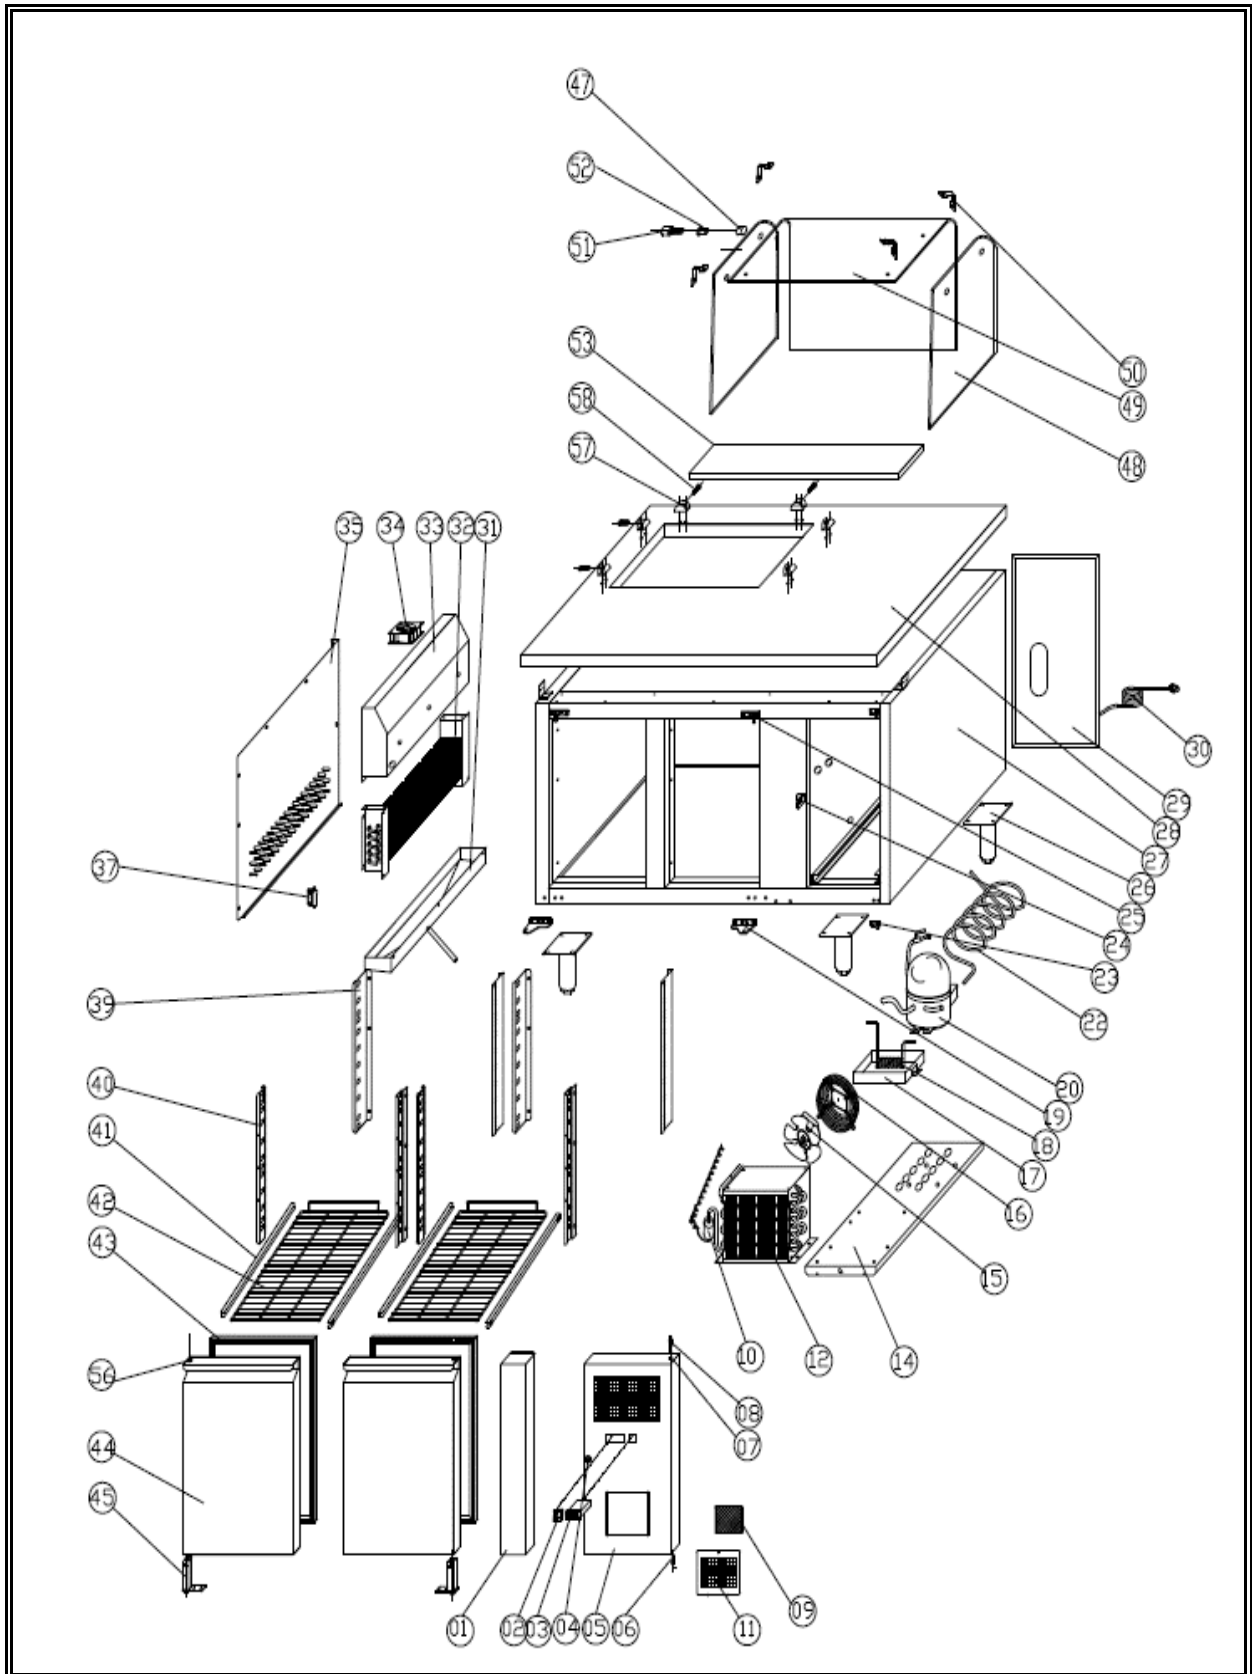

7950.0410

Onderdelen informatie
Erzatzteil information
Spare part information
Information de pièces

Onderdelenlijst 7950.0410

POS:	Art.No.:	Omschrijving:	Aantal:
1		FIXED FRONT PANEL	1PC
2	9108.0244	MAIN SWITCH	1PC
3	9390.1905	THERMOSTAT	1PC
4	9338.0300	LOCK	1PC
5	9338.0025	FRONT PANEL	1PC
6	9338.0670	HINGE AXIS	2PCS
7	9338.0295	BUSHING	2PCS
8	9338.0105	NUT	2PCS
9		SCREEN FILTER	1PC
10	9338.1980	FILTER DRIER	1PC
11		AIR FLOW WINDOW	1PC
12	9338.0780	CONDENSER	1PC
14		UNIT BOARD	1PC
15	9999.0136	CODENSER FAN	1PC
16		BASKETC GUARD GRILLS	1PC
17	9338.2176	WATER BOX	1PC
18		EVAPORATE PIPE	1PC
19	9338.1301	DOOR HINGE/RIGHT	1PC
19a	9338.1300	DOOR DOWN HINGE LEFT	1PC
20	9338.1662	COMPRESSOR	1PC
22		SUCTION PIPE	1PC
23		FRONT PANEL HINGE/DOWN	1PC
23a		FRONT PANEL UP HINGE	1PC
24		LOCK HOOK	1PC
25		DOOR UP HINGE RIGHT	1PC
25a		DOOR UP HINGE LEFT	1PC
26	4627.052	FEET	4PCS
27		BODY	1PC
28		TOP	1PC
29		UNIT ROOM COVER	1PC
30	9338.2208	PLUG	1PC
31		EVAPORATOR WATER PAN	1PC
32	9338.0255	EVAPORATOR	1PC
33		FAN SUPPORT	1PC
34	9338.2154	CIRCUIT FAN	1PC
35		EVAPORATOR COVER	1PC
37		SENSOR FIXED BOX	1PC
39		BACK SUPPORT LEFT	2PCS
39a		BACK SUPPORT RIGHT	2PCS
40		FRONT SUPPORT LEFT	2PCS
40a		FRONT SUPPORT RIGHT	2PCS
41		GUIDE LEFT	2PCS
41a		GUIDE RIGHT	2PCS
42	4627.005	SHELF	2PCS
43	9338.0095	GASKET	2PCS
44		DOOR LEFT	1PC
44a		DOOR	1PC

Onderdelenlijst 7950.0410

POS:	Art.No.:	Omschrijving:	Aantal:
45	9635.0150	DOOR SPRING HINGE	2PCS
47	9338.1618	GLASS FIXED CLIP NUT	8PCS
48		SIDE CURVED GLASS	2PCS
49		TOP CURVED GLASS	1PC
50	9338.1618	GLASS LINKED CLIP	4PCS
51	9338.1618	GLASS FIXED BOLT	8PCS
52	9338.1618	BUSHING	8PCS
53		CUTTING BOARD	1PC
56	9338.1425	DOOR BUSHING	2PCS
57	9338.1618	GLASS CLIP	6PCS
58	9338.1618	GLASS CLIP FIXED BOLT	6PCS