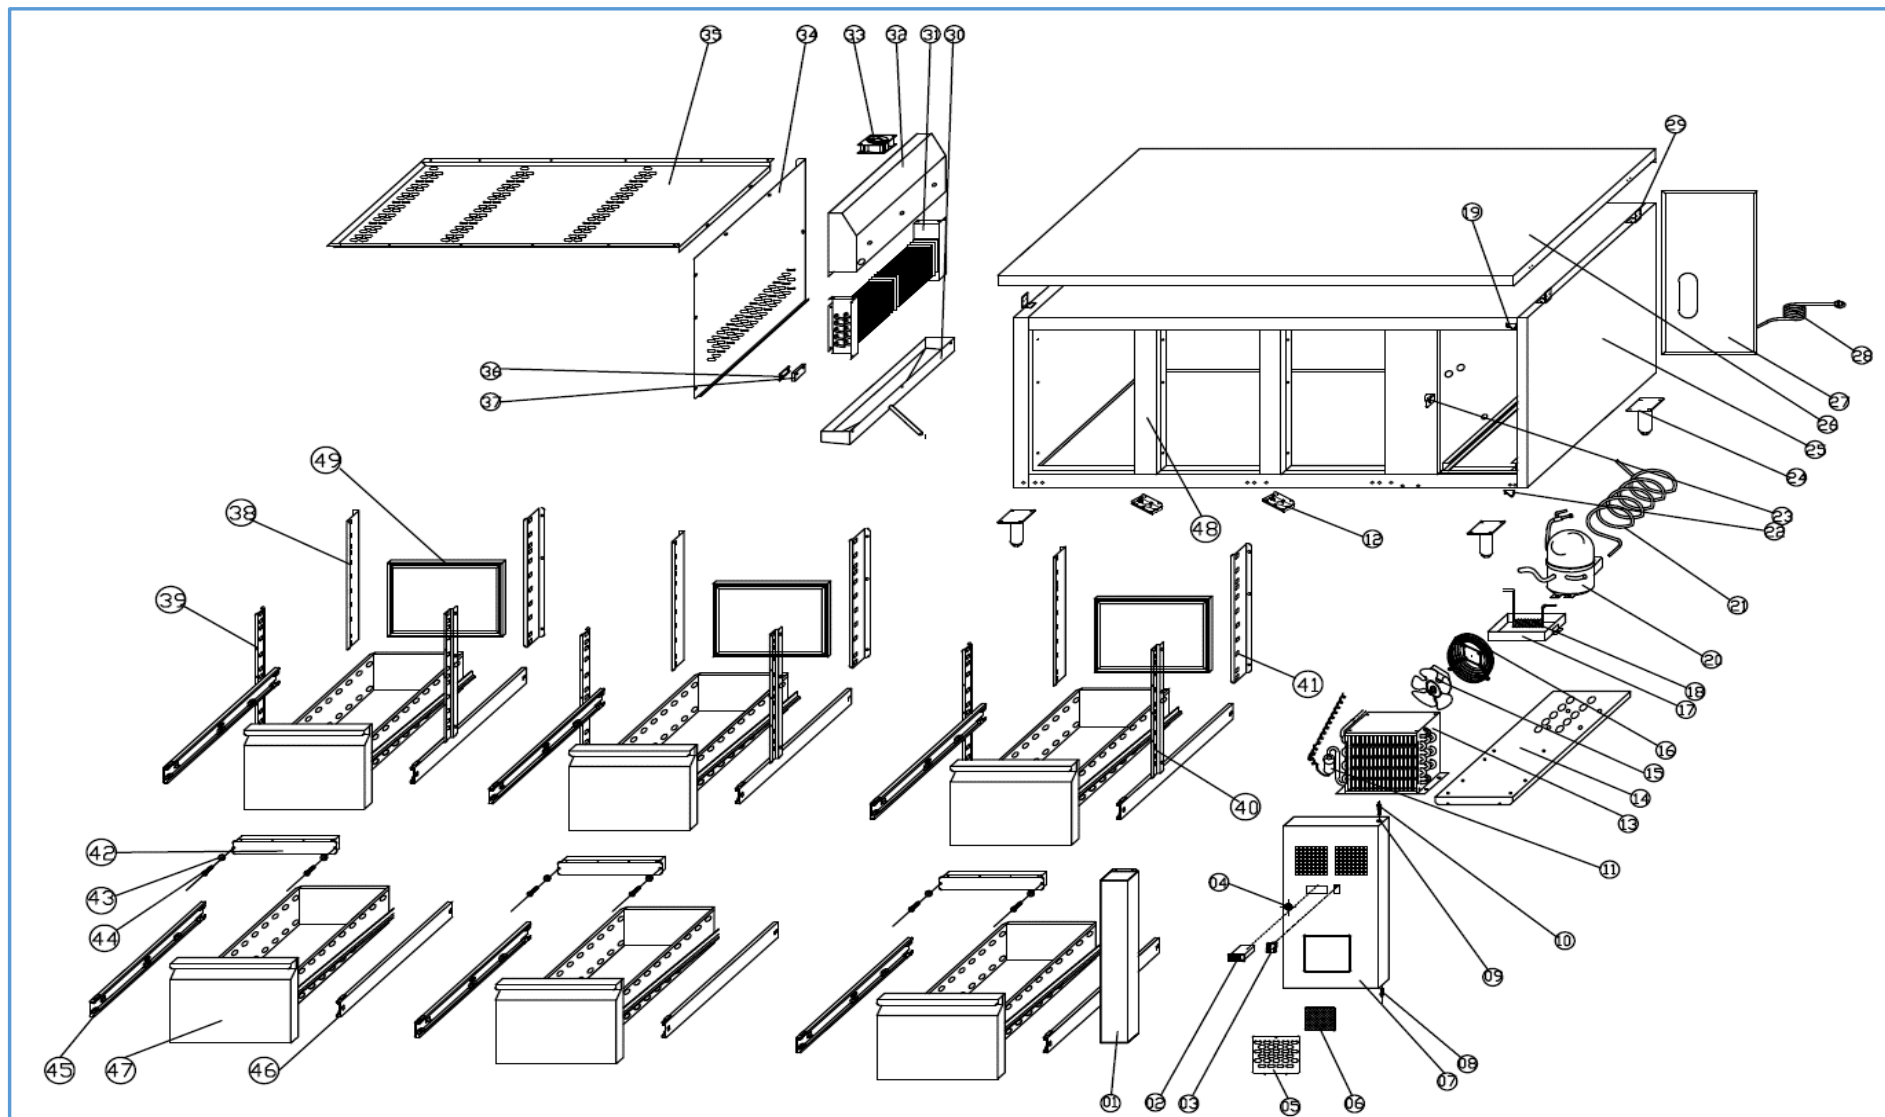

## Onderdelenlijst 7950.0230

POS:	Art.No.:	Omschrijving:	Aantal:
1		Fixed Front Panel	1PC
2	9114.0035	Thermostat	1PC
3	9108.0244	Main Switch	
4	9338.0300	Lock	1PC
5		Air Flow Window	1PC
6		Filter	1PC
7	9338.0025	Front Panel	1PC
8	9338.0670	Hinge Axis	2PCS
9	9338.0295	BUSHING	2PCS
10	9338.0105	Nut	2PCS
11		Filter Drier	1PC
12		Middle Girder Fixer	2PCS
13	9338.0780	Condenser	1PC
14		Unit Board	1PC
15		Codenser Fan	1PC
15	9113.1090		1PC
16		Basketc Guard Grills	1PC
17	9338.2176	Water Box	1PC
18		Evaporate Pipe	1PC
19		Front Panel Up Hinge	1PC
20	9338.1662	Compressor	1PC
21		Suction Pipe	1PC
22		Front Panel Down Hinge	1PC
23		Lock Hook	1 PCS
24		feet	4
25		Body	1PC
26		Top	1PC
27		Unit Room Cover	1PC
28	9338.2208	Plug	1PC
29		Top Fixed Board	4PCS
30		Evaporator Water Pan	1PC
31	9338.0255	Evaporator	1PC
32		Fan Support	1PC
33		Circuit Fan	1PC
34		Evaporator Cover	1PC
35		Air Flow Conduct Board	1PC
36		Sensor Fixed Clip	1PC
37		Probe Padding	1PC
38		Back Support Left	3PCS
39		Front Support Left	3PCS
40		Front Support Right	3PCS
41		Back Support Right	3PCS
42		Bridge	3PC
43		Washer	6PCS
44		Screw	6PCS
45	9338.1026	Guide(Left)	6PCS
46	9338.1025	Guide(Right)	6PCS

## Onderdelenlijst 7950.0230

<b>POS:</b>	<b>Art.No.:</b>	<b>Omschrijving:</b>	<b>Aantal:</b>
47	9338.1370	Drawer	6PCS
48		Middle Bridge	2PCS
49		Door Seal	6PCS