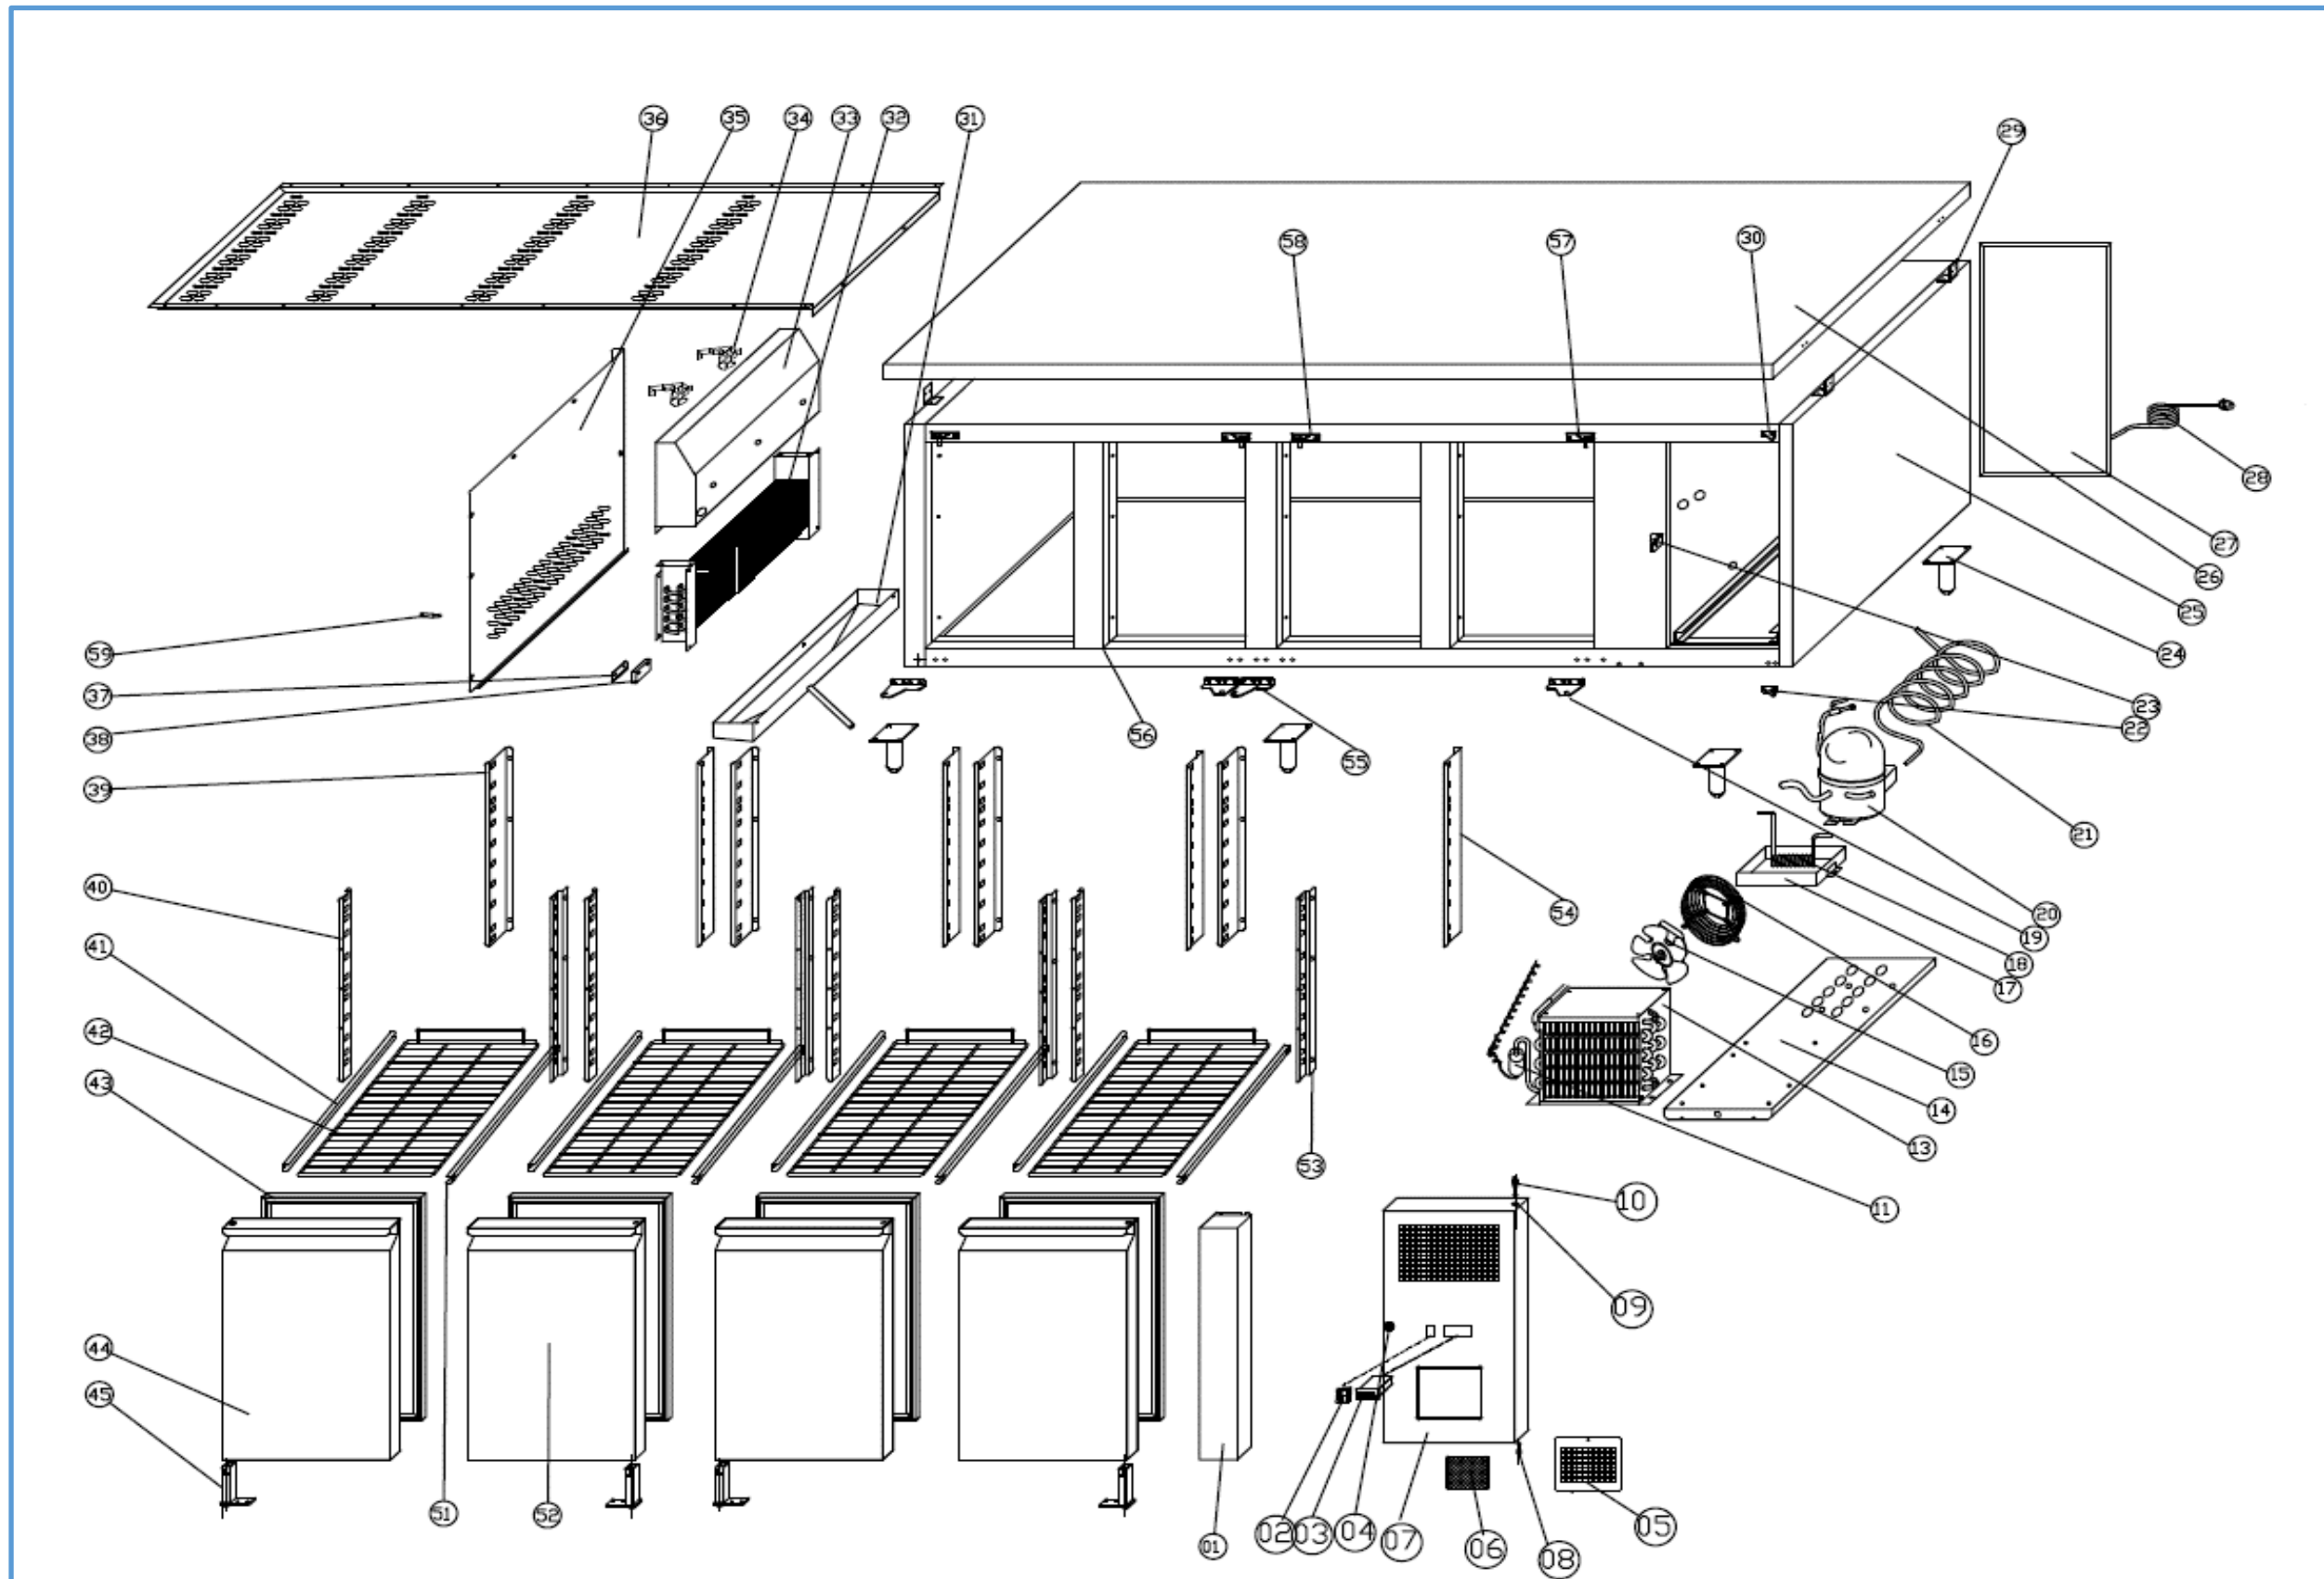

7950.0220

Onderdelen informatie

Erzatzteil information

Spare part information

Information de pièces

Onderdelenlijst 7950.0220

POS:	Art.No.:	Omschrijving:	Aantal:
1		FIXED FRONT PANEL	1PC
2	9108.0244	MAIN SWITCH	1PC
3	9390.1905	THERMOSTAT	1PC
4	9338.0300	LOCK	1PC
5		AIR FLOW WINDOW	1PC
6		SCREEN FILTER	1PC
7	9338.0025	FRONT PANEL	1PC
8	9338.0670	HINGE AXIS	2PCS
9	9338.1425	BUSHING	6PCS
10	9338.0105	NUT	2PCS
11	9338.1980	FILTER DRIER	1PC
13	9338.0780	CONDENSER	1PC
14		UNIT BOARD	1PC
15	9999.0136	CODENSER FAN	1PC
16		BASKET GUARD GRILLS	1PC
17		WATER BOX	1PC
18		EVAPORATE PIPE	1PC
19	9338.1301	DOOR DOWN HINGE RIGHT	2PCS
20	9338.1662	COMPRESSOR	1PC
21		SUCTION PIPE	1PC
22		FRONT PANEL DOWN HINGE	1PC
23		LOCK HOOK	1 PC
24	4627.052	FEET	6PCS
25		BODY	1PC
26		TOP	1PC
27		UNIT ROOM COVER	1PC
28		PLUG	1PC
29		TOP FIXED BOARD	4PCS
30		FRONT PANEL UP HINGE	1PC
31	9338.0256	EVAPORATOR WATER PAN	1PC
32	9338.0255	EVAPORATOR	1PC
33		FAN SUPPORT	1PC
34	9338.2154	CIRCUIT FAN	2PCS
35		EVAPORATOR COVER	1PC
36		AIR FLOW CONDUCT BOARD	1PC
37		PROBE PADDING	1PC
38	9338.1502	SENSOR FIXED CLIP	1PC
39		BACK SUPPORT LEFT	4PCS
40		FRONT SUPPORT LEFT	4PCS
41		GUIDE LEFT	4PC
42	4627.005	SHELF	4PCS
43	9338.0095	GASKET	4PCS
44	9338.0125	DOOR	2PCS
45	9635.0150	DOOR SPRING HINGE	4PCS
51		GUIDE RIGHT	4PC
52	9338.0090	DOOR	2PCS
53		FRONT SUPPORT RIGHT	4PCS

Onderdelenlijst 7950.0220

POS:	Art.No.:	Omschrijving:	Aantal:
54		BACK SUPPORT RIGHT	4PCS
55	9338.1300	DOOR HINGE LEFT	2PCS
56		MIDDLE BRIDGE	3PCS
57		DOOR UP HINGE RIGHT	2PCS
58		DOOR UP HINGE LEFT	2PCS
59	9181.2050	SENSOR	1PC
59			1PC
1		BACK SUPPORT (RIGHT)	1PC
2		FRONT SUPPORT(RIGHT)	1PC
3	9338.0380	BRIDGE	1PC
4		SCREW	2PCS
7	9048.0005	GASKET	2PCS
8	9338.1025	GUID(RIGHT)	3PCS
9	9338.1026	GUID (LEFT)	3PCS
10	9338.1370	DRAWER	2PCS
11		BACK SUPPORT (LEFT)	1PC
12		FRONT SUPPORT(LEFT)	1PC