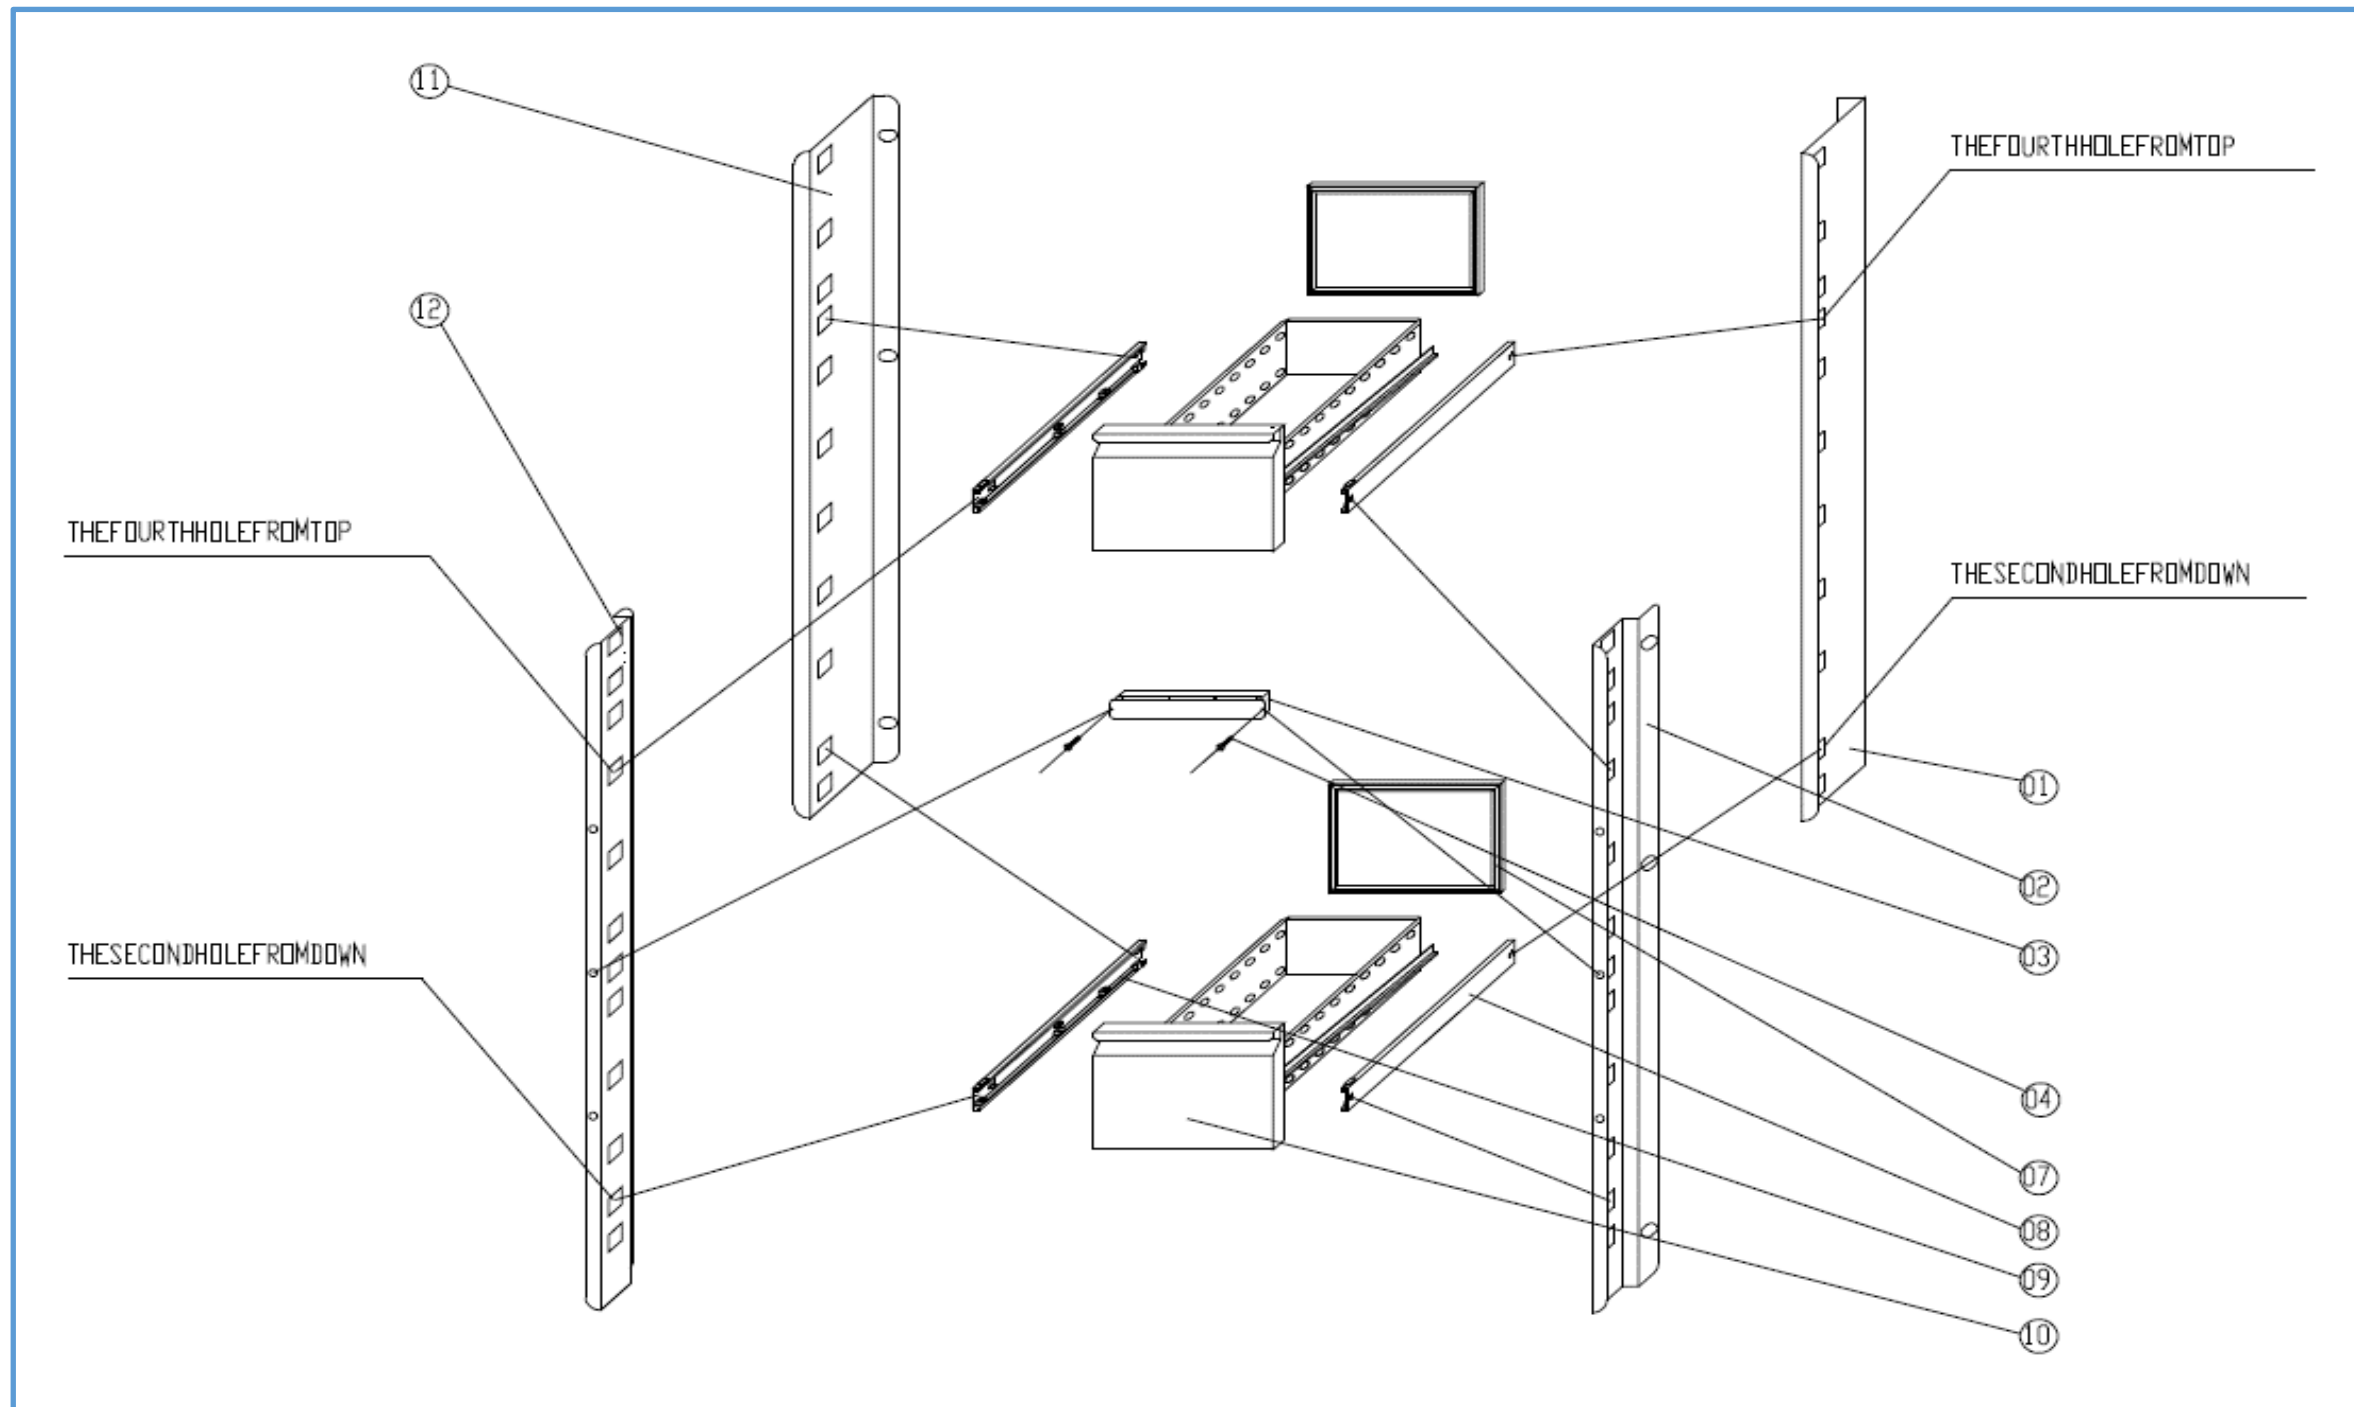

7950.0220

Onderdelen informatie

Erzatzteil information

Spare part information

Information de pièces

Onderdelenlijst 7950.0220

POS:	Art.No.:	Omschrijving:	Aantal:
1		FIXED FRONT PANEL	1PC
2	9108.0244	MAIN SWITCH	1PC
3	9390.1905	THERMOSTAT	1PC
4	9338.0300	LOCK	1PC
5		AIR FLOW WINDOW	1PC
6		SCREEN FILTER	1PC
7	9338.0025	FRONT PANEL	1PC
8	9338.0670	HINGE AXIS	2PCS
9	9338.1425	BUSHING	6PCS
10	9338.0105	NUT	2PCS
11	9338.1980	FILTER DRIER	1PC
13	9338.0780	CONDENSER	1PC
14		UNIT BOARD	1PC
15	9999.0136	CODENSER FAN	1PC
16		BASKET GUARD GRILLS	1PC
17		WATER BOX	1PC
18		EVAPORATE PIPE	1PC
19	9338.1301	DOOR DOWN HINGE RIGHT	2PCS
20	9338.1662	COMPRESSOR	1PC
21		SUCTION PIPE	1PC
22		FRONT PANEL DOWN HINGE	1PC
23		LOCK HOOK	1 PC
24	4627.052	FEET	6PCS
25		BODY	1PC
26		TOP	1PC
27		UNIT ROOM COVER	1PC
28		PLUG	1PC
29		TOP FIXED BOARD	4PCS
30		FRONT PANEL UP HINGE	1PC
31	9338.0256	EVAPORATOR WATER PAN	1PC
32	9338.0255	EVAPORATOR	1PC
33		FAN SUPPORT	1PC
34	9338.2154	CIRCUIT FAN	2PCS
35		EVAPORATOR COVER	1PC
36		AIR FLOW CONDUCT BOARD	1PC
37		PROBE PADDING	1PC
38	9338.1502	SENSOR FIXED CLIP	1PC
39		BACK SUPPORT LEFT	4PCS
40		FRONT SUPPORT LEFT	4PCS
41		GUIDE LEFT	4PC
42	4627.005	SHELF	4PCS
43	9338.0095	GASKET	4PCS
44	9338.0125	DOOR	2PCS
45	9635.0150	DOOR SPRING HINGE	4PCS
51		GUIDE RIGHT	4PC
52	9338.0090	DOOR	2PCS
53		FRONT SUPPORT RIGHT	4PCS

Onderdelenlijst 7950.0220

POS:	Art.No.:	Omschrijving:	Aantal:
54		BACK SUPPORT RIGHT	4PCS
55	9338.1300	DOOR HINGE LEFT	2PCS
56		MIDDLE BRIDGE	3PCS
57		DOOR UP HINGE RIGHT	2PCS
58		DOOR UP HINGE LEFT	2PCS
59	9181.2050	SENSOR	1PC
59			1PC
1		BACK SUPPORT (RIGHT)	1PC
2		FRONT SUPPORT(RIGHT)	1PC
3	9338.0380	BRIDGE	1PC
4		SCREW	2PCS
7	9048.0005	GASKET	2PCS
8	9338.1025	GUID(RIGHT)	3PCS
9	9338.1026	GUID (LEFT)	3PCS
10	9338.1370	DRAWER	2PCS
11		BACK SUPPORT (LEFT)	1PC
12		FRONT SUPPORT(LEFT)	1PC