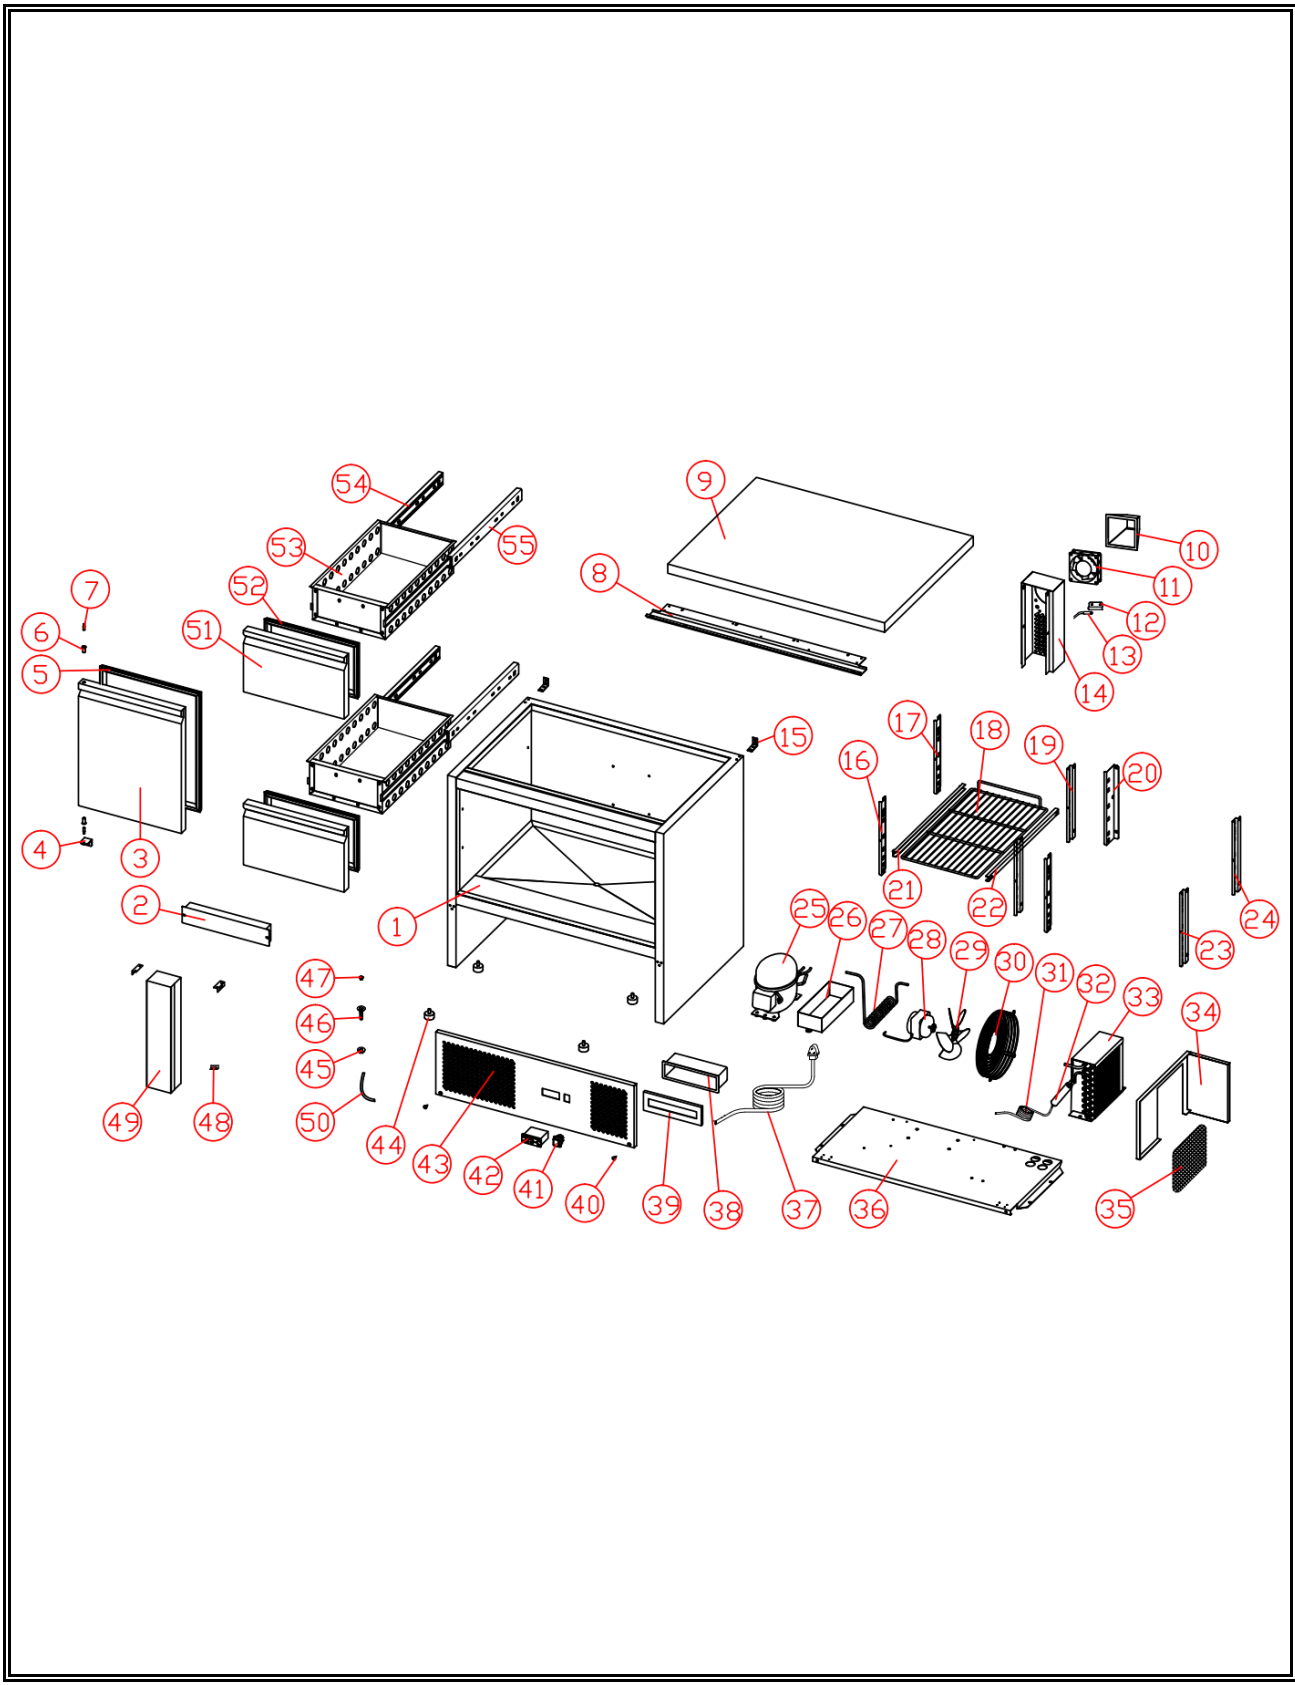

Spare part information

7950.0108

CombiSteel

7950.0108

Spare part list 7950.0108

POS:	Art.No.:	Omschrijving:	Aantal:
1	**	cabinet	1
2	CS9338.3685	drawer beam	1
3	CS9338.3760	door(left)	1
4	CS9338.3975	bottom hinge	1
5	CS9338.3355	door gasket	1
6	CS9338.3275	door axis sleeve	2
7	CS9338.3900	hinge axis	2
8	**	upper hinge	1
9	**	balck marble top	1
10	CS9338.3825	air guide cover	1
11	CS9338.3540	eva. Fan	1
12	**	probe cover	1
13	CS9338.3515	probe	1
14	**	fan base	1
15	**	top fixing plate	2
16	CS9338.3331	beam hang strip(left)	2
17	CS9338.3332	side rear hang strip(left)	1
18	CS9338.3025	shelf	1
19	CS9338.3332	rear hang strip(right)	1
20	CS9338.3330	rear hang strip(left)	1
21	CS9338.3026	left shelf guide	1
22	CS9338.3026	right shelf guide	1
23	CS9338.3331	beam hang strip(right)	2
24	CS9338.3330	side rear hang strip(right)	1
25	CS9338.3435	compressor	1
26	CS9338.3225	outer drain pan	1
27	CS9338.3960	high pressure pipe	1
28	CS9338.3605	cond. Fan motor	1
29	**	cond. Fan blade	1
30	CS9338.3580	cond.fan cover	1
31	CS9338.3190	capillary	1
32	CS9338.3370	dryer filter	1
33	CS9338.3445	condenser	1
34	**	wind cover	1
35	CS9338.3265	dryer filter	1
36	**	cooling unit board	1
37	CS9338.3530	power cord	1
38	CS9338.3930	plastic water-proof box	1
39	CS9338.3935	plastic water-proof box cover	1
40	**	large plastic button	2

Spare part list 7950.0108

POS:	Art.No.:	Omschrijving:	Aantal:
41	CS9344.0105	power switch	1
42	CS9338.3545	controller	1
43	**	panel	1
44	CS9338.3110	feet	4
45	CS9338.3205	drain-pipe but	1
46	CS9338.3205	drain-pipe	1
47	CS9338.3205	water plug	1
48	**	middle beam connect	3
49	**	middle beam	1
50	CS9338.3965	PVC drain-pipe	1
51	CS9338.3840	drawer door	2
52	CS9338.3340	drawer door gasket	2
53	CS9338.3845	drawer	2
54	CS9338.3650	drawer guide (left)	2
55	CS9338.3655	drawer guide (right)	2
.		## = Parts cannot be ordered separately.	
.		** = No article number known, must be requested specifically.	