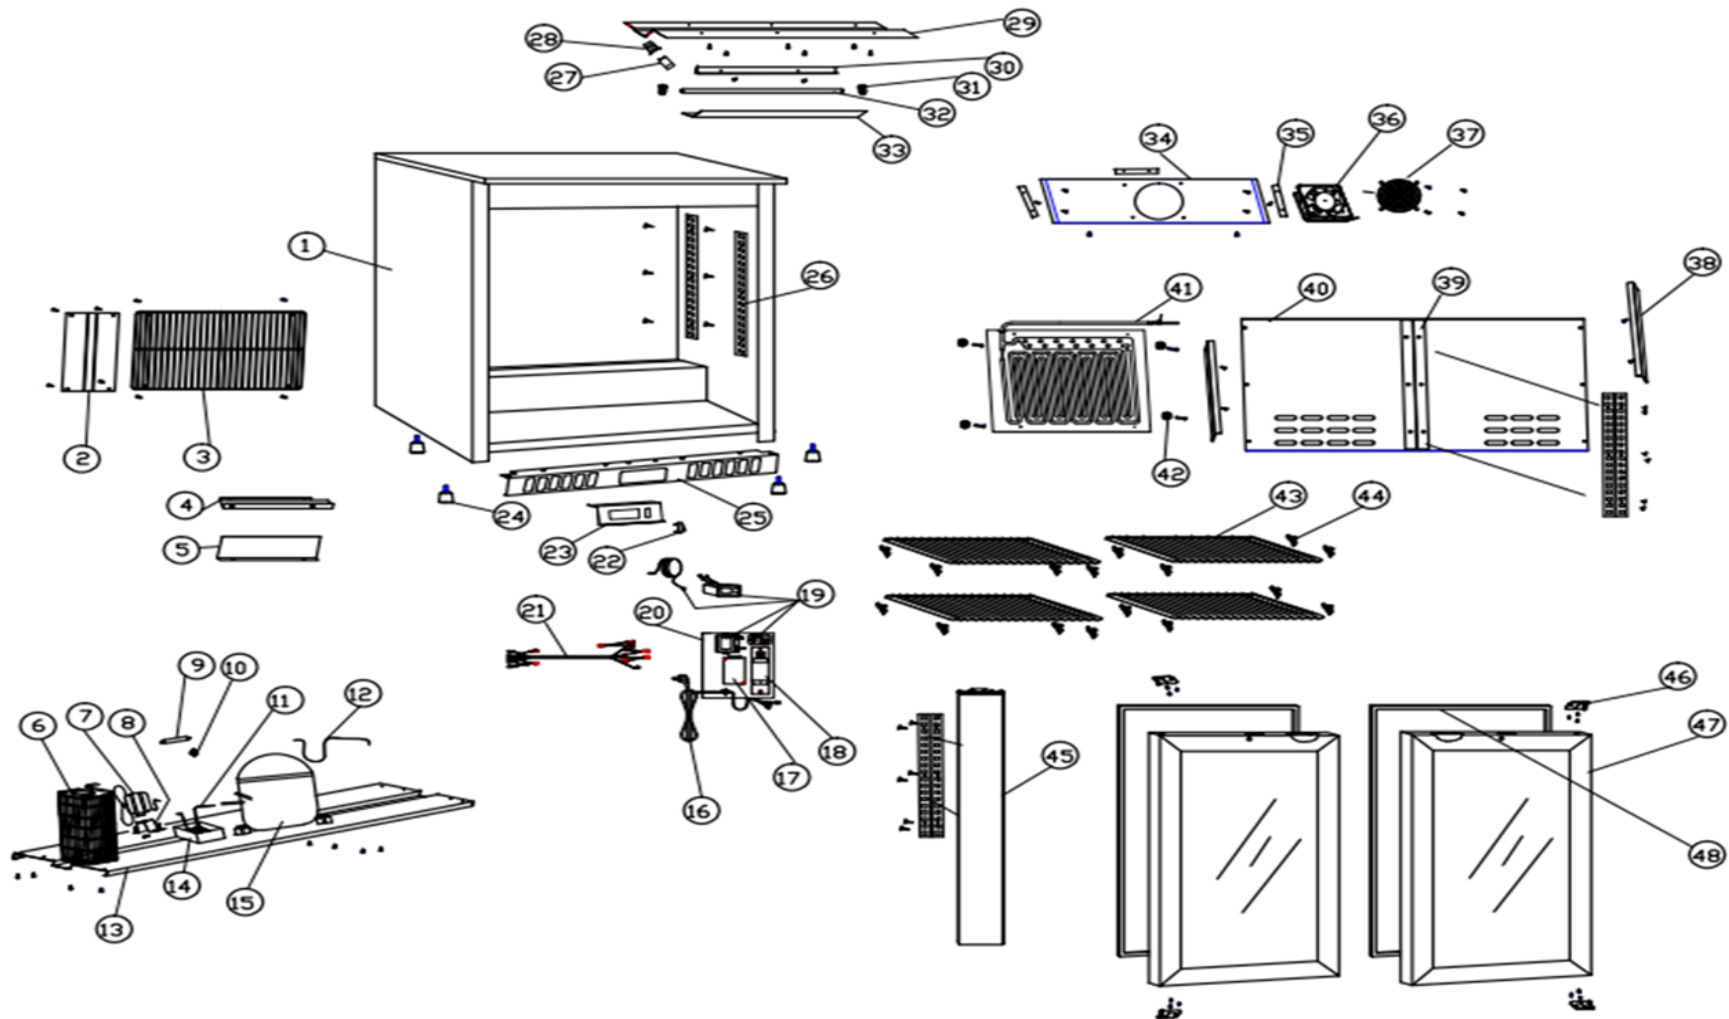

7527.0035

XXX

Onderdelen informatie
Erzatzteil information
Spare part information
Information de pièces

POS:	Art.No.:	Omschrijving:	Aantal:
01	7527.0035.01	Body	
02	7527.0035.02	Compressor compartment back board	
03	7527.0035.03	Compressor compartment net board	
04	7527.0035.04	Exhaust plate fortified board	
05	7527.0035.05	Baffle	
06	7527.0035.06	Wire condenser	
07	7527.0035.07	Condenser fan motor	
08	7527.0035.08	Condenser fan motor support	
09	7527.0035.09	Filter	
10	7527.0035.10	Fliter cilp	
11	7527.0035.11	Evaporating tube	
12	7527.0035.12	Appliance fixing plate	
13	7527.0035.13	compressor fixing plate	
14	7527.0035.14	Water Tray	
15	7527.0035.15	Compressor	
16	7527.0035.16	Power wire with plug	
17	7527.0035.17	Junction box	
18	7527.0035.18	Ballast	
19	7527.0035.19	Thermostat with displayer	
20	7527.0035.20	Digital Displayer	
21	7527.0035.21	Connecting Cable	
22	7527.0035.22	Light switch	
23	7527.0035.23	Displayer fixing plate	
24	7527.0035.24	Adjusting foot	
25	7527.0035.25	Exhaust plate assemblies	
26	7527.0035.26	Pilaster	
27	7527.0035.27	Starter	
28	7527.0035.28	Starter holder	
29	7527.0035.29	Light tube fixing plate	
30	7527.0035.30	light cover clipplate	
31	7527.0035.31	lamp holder	
32	7527.0035.32	Light tube	
33	7527.0035.33	Transparent light cover	
34	7527.0035.34	Evaporator fan motor plate	
35	7527.0035.35	Fan motor plate support	
36	7527.0035.36	Evaporateur fan motor	
37	7527.0035.37	Evaporator fan motor cover	
38	7527.0035.38	Evaporator baffle holder	
39	7527.0035.39	pollar	
40	7527.0035.40	Evaporator baffle	
41	7527.0035.41	Evaporator	
42	7527.0035.42	Evaporator support	
43	7527.0035.43	Shelf	

Onderdelenlijst 7527.0035

POS:	Art.No.:	Omschrijving:	Aantal:
44	7527.0035.44	K Clip	
45	7527.0035.45	handle	
46	7527.0035.46	Door hinge	
47	7527.0035.47	Right Door	
48	7527.0035.48	Door seal	
49	7527.0035.49	Left door	