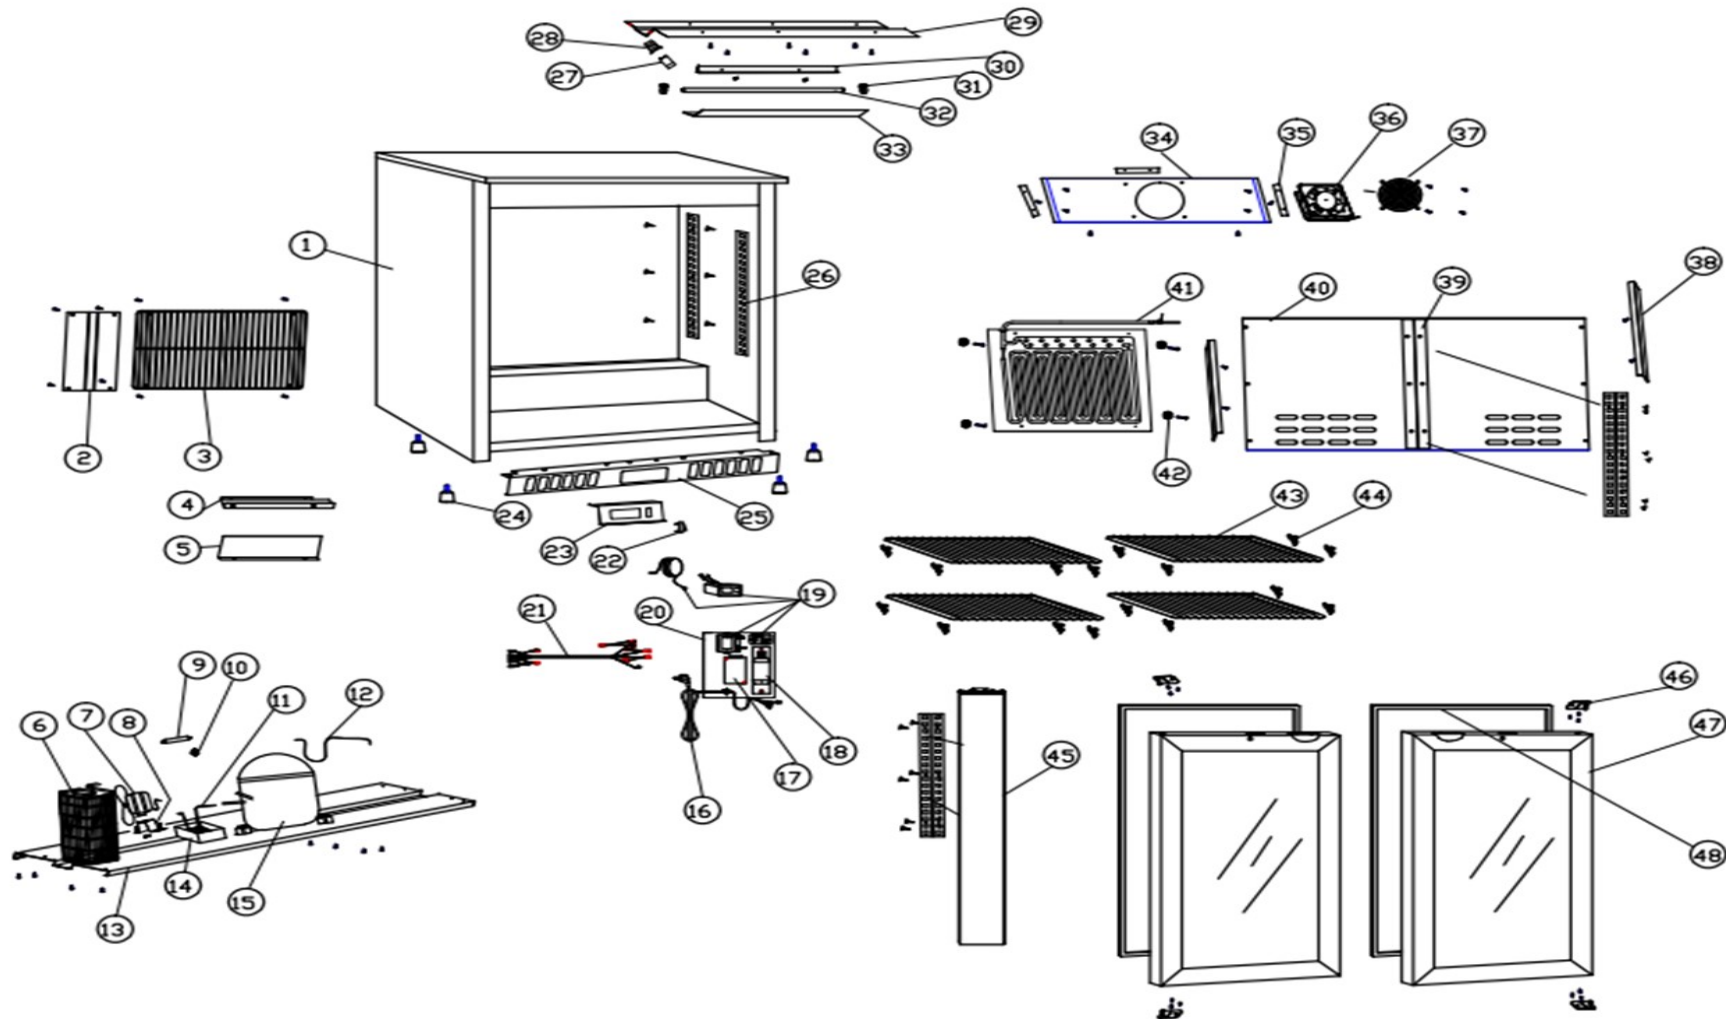

7527.0010

XXX

Onderdelen informatie
Erzatzteil information
Spare part information
Information de pièces

POS:	Art.No.:	Omschrijving:	Aantal:
01	7527.0010.01	Body	1
02	7527.0010.02	Compressor compartment back board	1
03	7527.0010.03	Compressor compartment net board	1
04	7527.0010.04	Exhaust plate fortified board	1
05	7527.0010.05	Baffle	1
06	7527.0010.06	Wire condenser	1
07	7527.0010.07	Condenser fan motor	1
08	7527.0010.08	Condenser fan motor support	1
09	7527.0010.09	Filter	1
10	7527.0010.10	Fliter cilp	1
11	7527.0010.11	Evaporating tube	1
12	7527.0010.12	Appliance fixing plate	1
13	7527.0010.13	compressor fixing plate	1
14	7527.0010.14	Water Tray	1
15	7527.0010.15	Compressor	1
16	7527.0010.16	Power wire with plug	1
17	7527.0010.17	Junction box	1
18	7527.0010.18	Ballast	1
19	7527.0010.19	Thermostat with displayer	1
20	7527.0010.20	Digital Displayer	1
21	7527.0010.21	Connecting Cable	1
22	7527.0010.22	Light switch	1
23	7527.0010.23	Displayer fixing plate	1
24	7527.0010.24	Adjusting foot	1
25	7527.0010.25	Exhaust plate assemblies	1
26	7527.0010.26	Pilaster	1
27	7527.0010.27	Starter	1
28	7527.0010.28	Starter holder	1
29	7527.0010.29	Light tube fixing plate	1
30	7527.0010.30	light cover clipplate	1
31	7527.0010.31	lamp holder	1
32	7527.0010.32	Light tube	1
33	7527.0010.33	Transparent light cover	1
34	7527.0010.34	Evaporator fan motor plate	1
35	7527.0010.35	Fan motor plate support	1
36	7527.0010.36	Evaporateur fan motor	1
37	7527.0010.37	Evaporator fan motor cover	1
38	7527.0010.38	Evaporator baffle holder	1
39	7527.0010.39	pollar	1
40	7527.0010.40	Evaporator baffle	1
41	7527.0010.41	Evaporator	1
42	7527.0010.42	Evaporator support	1
43	7527.0010.43	Shelf	1

POS:	Art.No.:	Omschrijving:	Aantal:
44	7527.0010.44	K Clip	1
45	7527.0010.45	handle	1
46	7527.0010.46	Door hinge	1
47	7527.0010.47	Right Door	1
48	7527.0010.48	Door seal	1
49	7527.0010.49	Left door	1