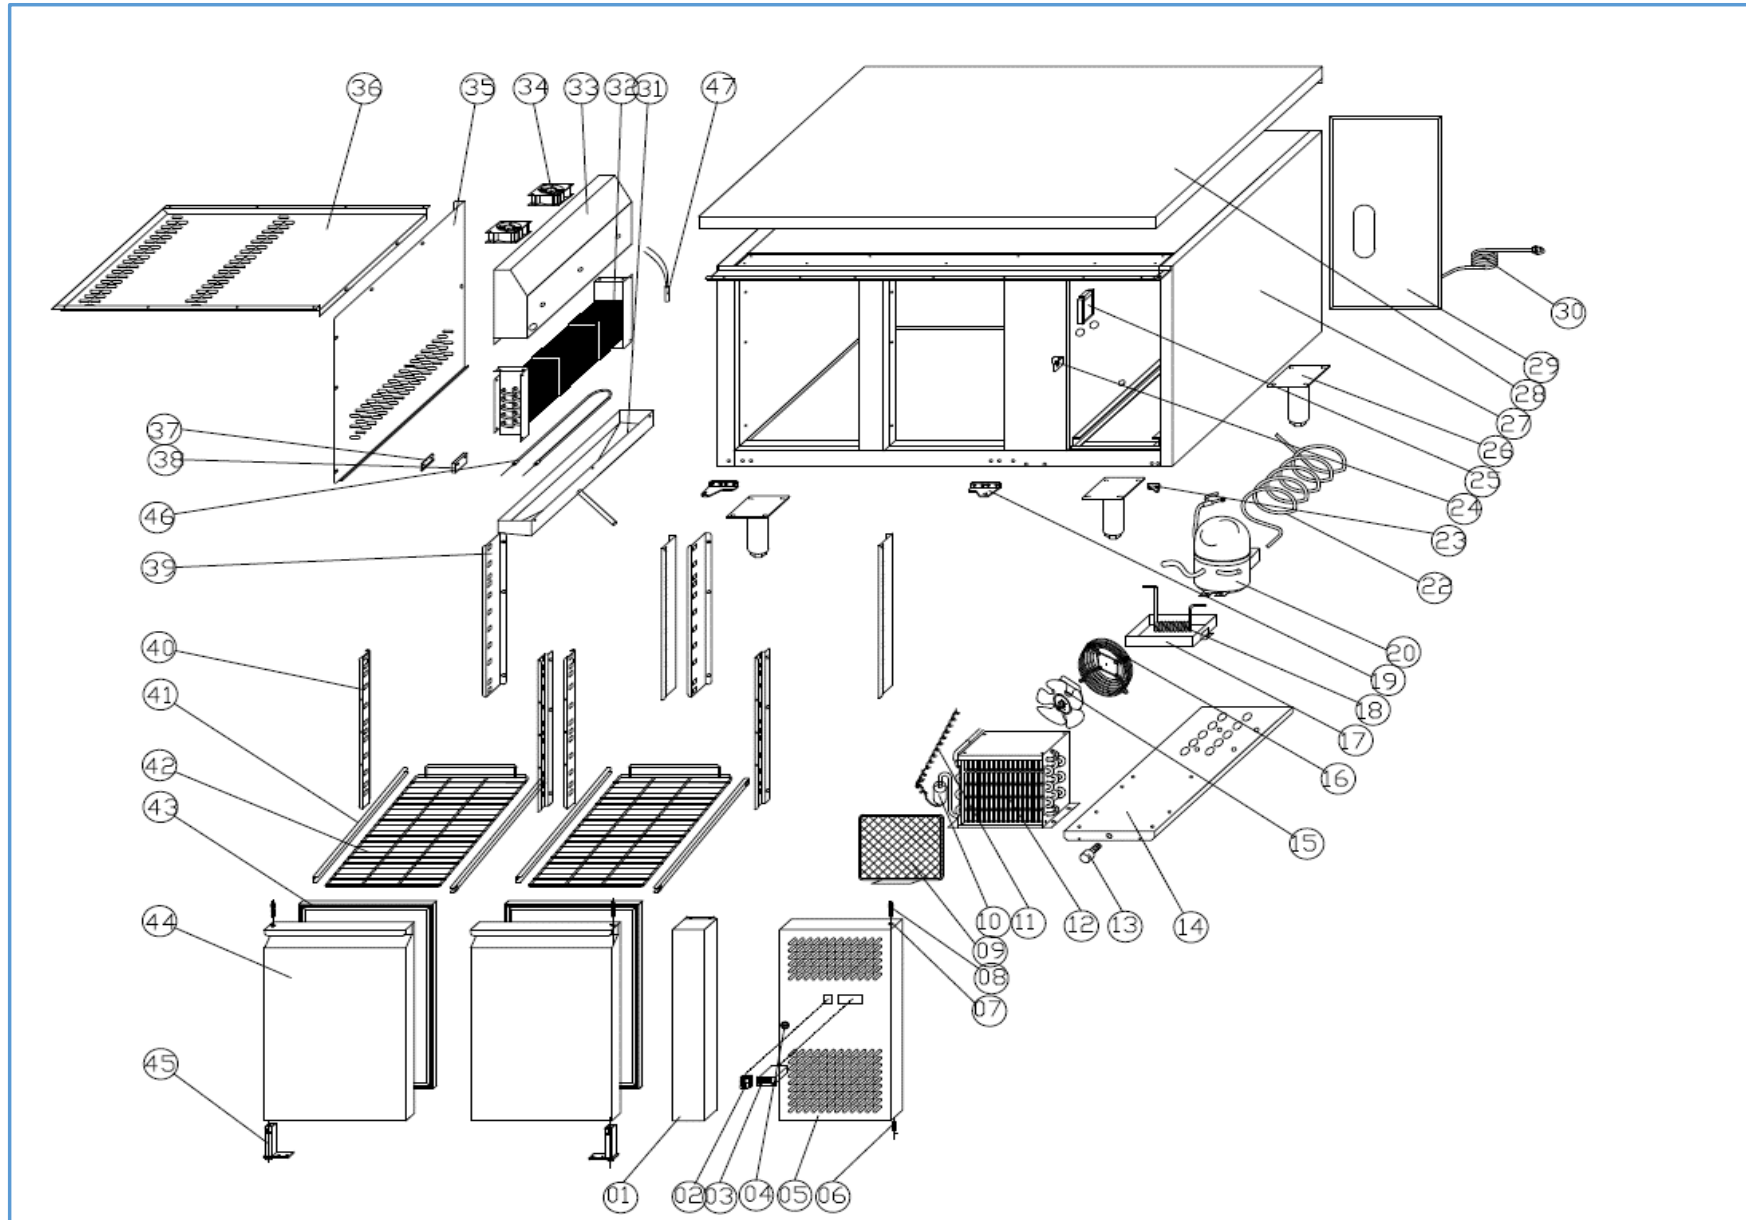

7950.0080

Onderdelen informatie

Erzatzteil information

Spare part information

Information de pièces

Onderdelenlijst 7950.0080

POS:	Art.No.:	Omschrijving:	Aantal:
1		FIXED FRONT PANEL	1PC
2	9108.0244	MAIN SWITCH	1PC
3	9390.1905	THERMOSTAT (WITH 2 PROBES)	1PC
4	9338.0300	LOCK	1PC
5	9338.0025	FRONT PANEL	1PC
6	9338.0670	HINGE AXIS	4PCS
7	9338.0295	BUSHING	4PCS
8	9338.0105	NUT	4PCS
9	9338.0650	FILTER	1PC
10		FILTER DRIER	1PC
11	9338.1970	CAPPILARY	1PC
12	9338.0780	CONDENSER	1PC
13	9338.1195	HANDLE	1PC
14		UNIT BOARD	1PC
15	9999.0136	CODENSER FAN	1PC
16		BASKETC GUARD GRILLS	1PC
17	9338.2176	WATER BOX	1PC
18		EVAPORATE PIPE	1PC
19		DOOR HINGE/LEFT/TIGHT	1PAIR
20	9338.0080	COMPRESSOR	1PC
22		SUCTION PIPE	1PC
23		FRONT PANEL HINGE	1PC
24		LOCK HOOK	1 PCS
25	9338.2206	JUNCTION BOX	2PCS
26	4627.052	FEET	4PCS
27		BODY	1PC
28		TOP	1PC
29		UNIT ROOM COVER	1PC
30	9338.2208	PLUG	1PC
31	9338.0256	EVAPORATOR WATER PAN	1PC
32	9338.0255	EVAPORATOR	1PC
33		FAN SUPPORT	1PC
34	9338.0130	CIRCUIT FAN	2PCS
35		EVAPORATOR COVER	1PC
36		AIR FLOW CONDUCT BOARD	1PC
37		SENSOR FIXED CLIP	1PC
38	9338.1502	PROBE PADDING	1PC
39		BACK SUPPORT LEFT/RIGHT	2PAIRS
40		FRONT SUPPORT LEFT/RIGHT	2PAIRS
41	4627.010	GUIDE LEFT/RIGHT	2PAIRS
42	4627.005	SHELF	2PCS
43	9338.0095	GASKET	2PCS
44		DOOR	2PCS
45	9635.0150	DOOR SPRING HINGE	2PCS
46	9338.0190	DEFROST HEATING ELEMENT	1PC
47	9338.1460	PROTECTOR FOR HEATING ELEMENT	1PC