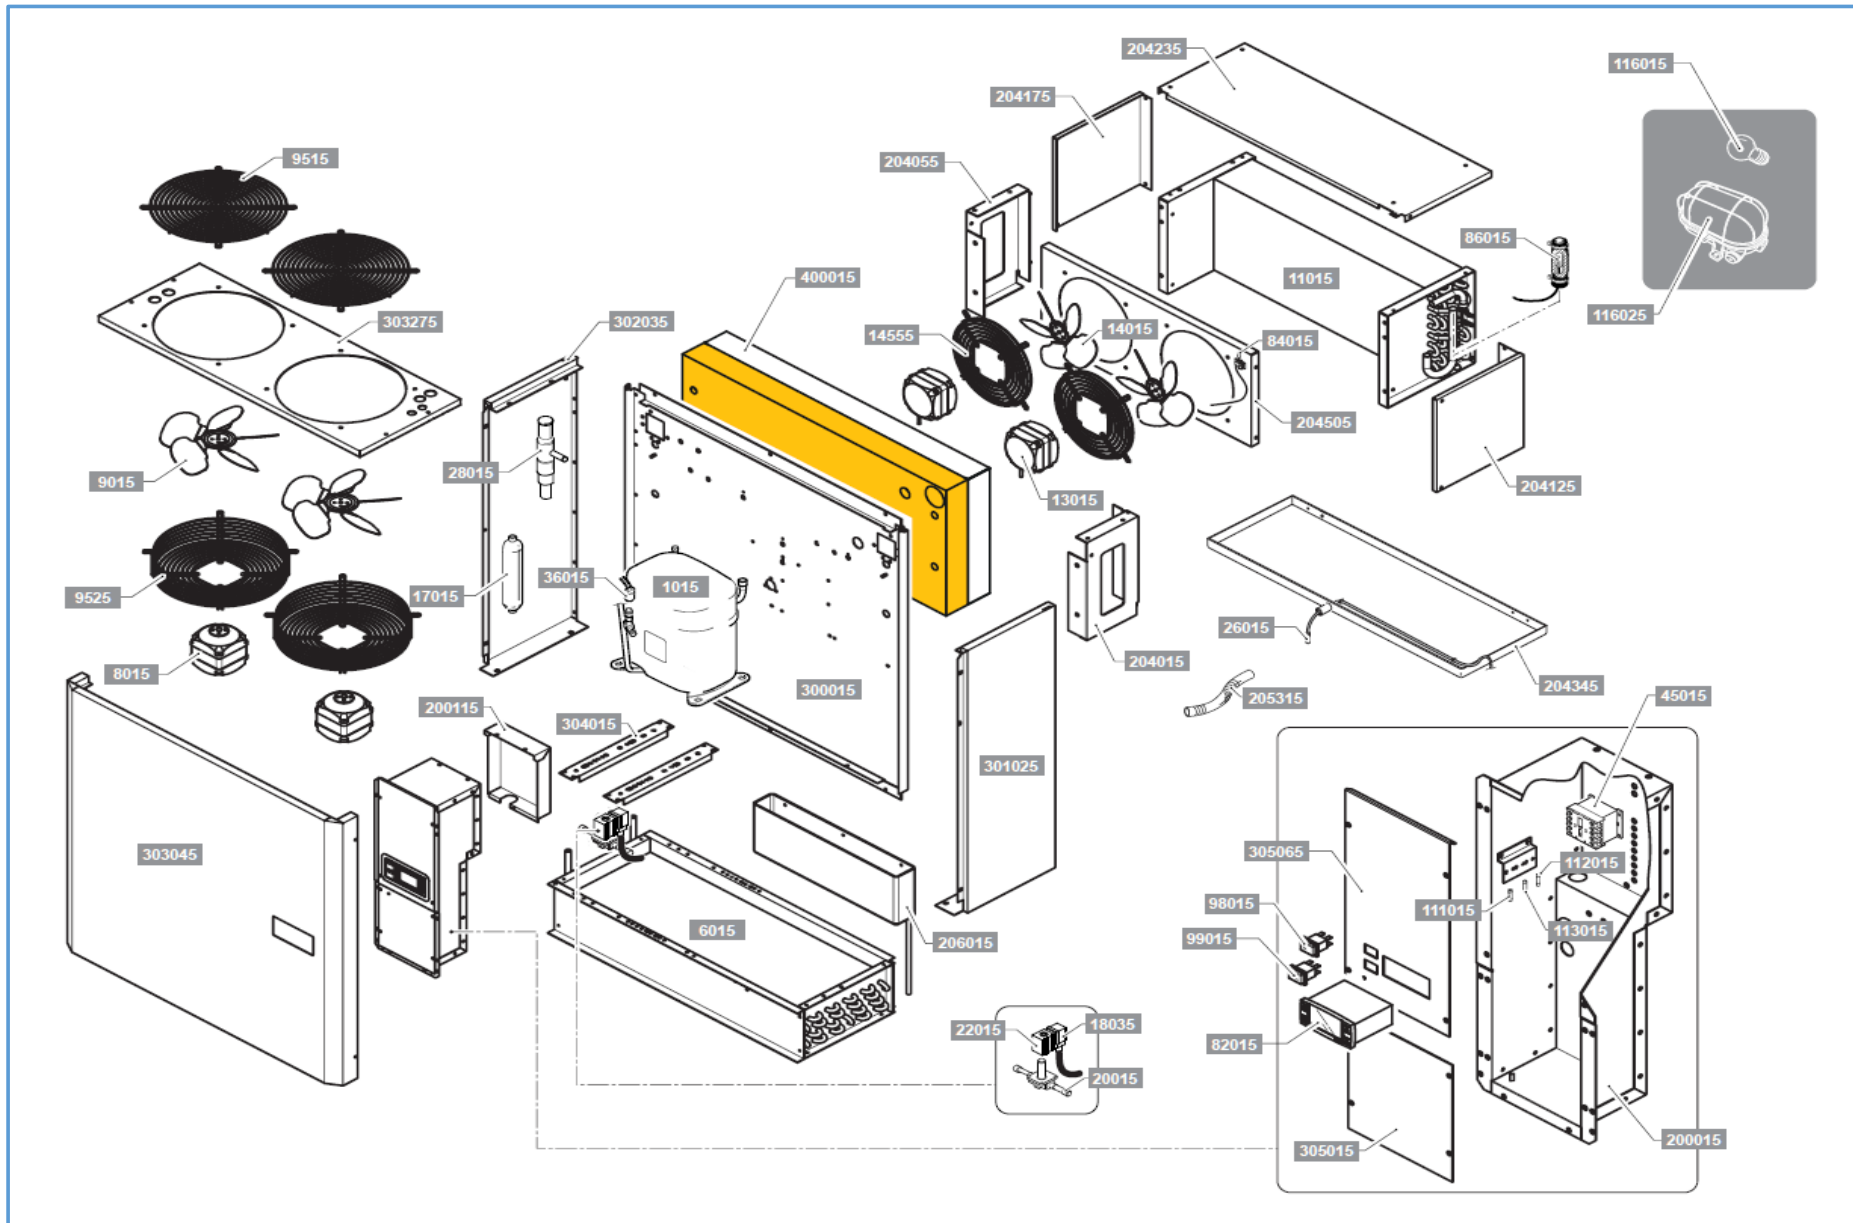

## Onderdelenlijst 7492.0100

POS:	Art.No.:	Omschrijving:	Aantal:
1015	9806.0107	Compressor	
6015	9806.0007	Condenser	
8015	9806.0028	Condenser fan motor	
9015	9806.0046	Condenser fan	
9515	9806.0022	Condenser fan grid	
9525	9806.0023	Condenser fan motor bearing grid	
11015	9806.0011	Evaporator	
13015	9806.0029	Evaporator fan motor	
14015	9806.0047	Evaporator fan	
14555	9806.0021	Evaporator fan motor bearing grid	
17015	9806.0013	Gas filter	
18035	9806.0009	Solenoid valve terminal	
20015	9806.0045	Defrost solenoid valve	
22015	9806.0002	Solenoid valve coil	
26015	9806.0037	Drain heater	
28015		Pressure-regulating valve	
45015	9806.0042	Compressor contactor	
82015		Electronic control instrument	
84015	9806.0038	Room temperature probe	
86015	9806.0038	Evaporator temperature probe	
98015	9806.0024	Auxiliary circuit main switch	
99015	9806.0026	Room light switch	
111015	9806.0015	Auxiliary circuit fuse	
112015	9806.0016	Room light fuse	
113015	9806.0016	Door heater fuse	
116015	9806.0027	Lamp	
116025	9806.0032	Lamp holder	
204015	9806.0084	Evaporator left holder	
204055	9806.0085	Evaporator right holder	
204125	9806.0086	Evaporator left side panel	
204175	9806.0087	Evaporator right side panel	
204235	9806.0068	Evaporator cover	
204345	9806.0070	Evaporator plastic drain tray	
204505	9806.0069	Evaporator fan holder	
205315	9806.0041	Evaporator drain pipe (each metre)	
206015	9806.0048	Condensate evaporation tray	
300015	9806.0066	Condensing section back	
301025	9806.0089	Condensing section right side panel	
302035	9806.0088	Condensing section left side panel	
303045	9806.0065	Condensing section front cover	
303275	9806.0067	Condensing section cover/ fan holder	
304015	9806.0090	Compressor holder	
400015		Insulating panel	