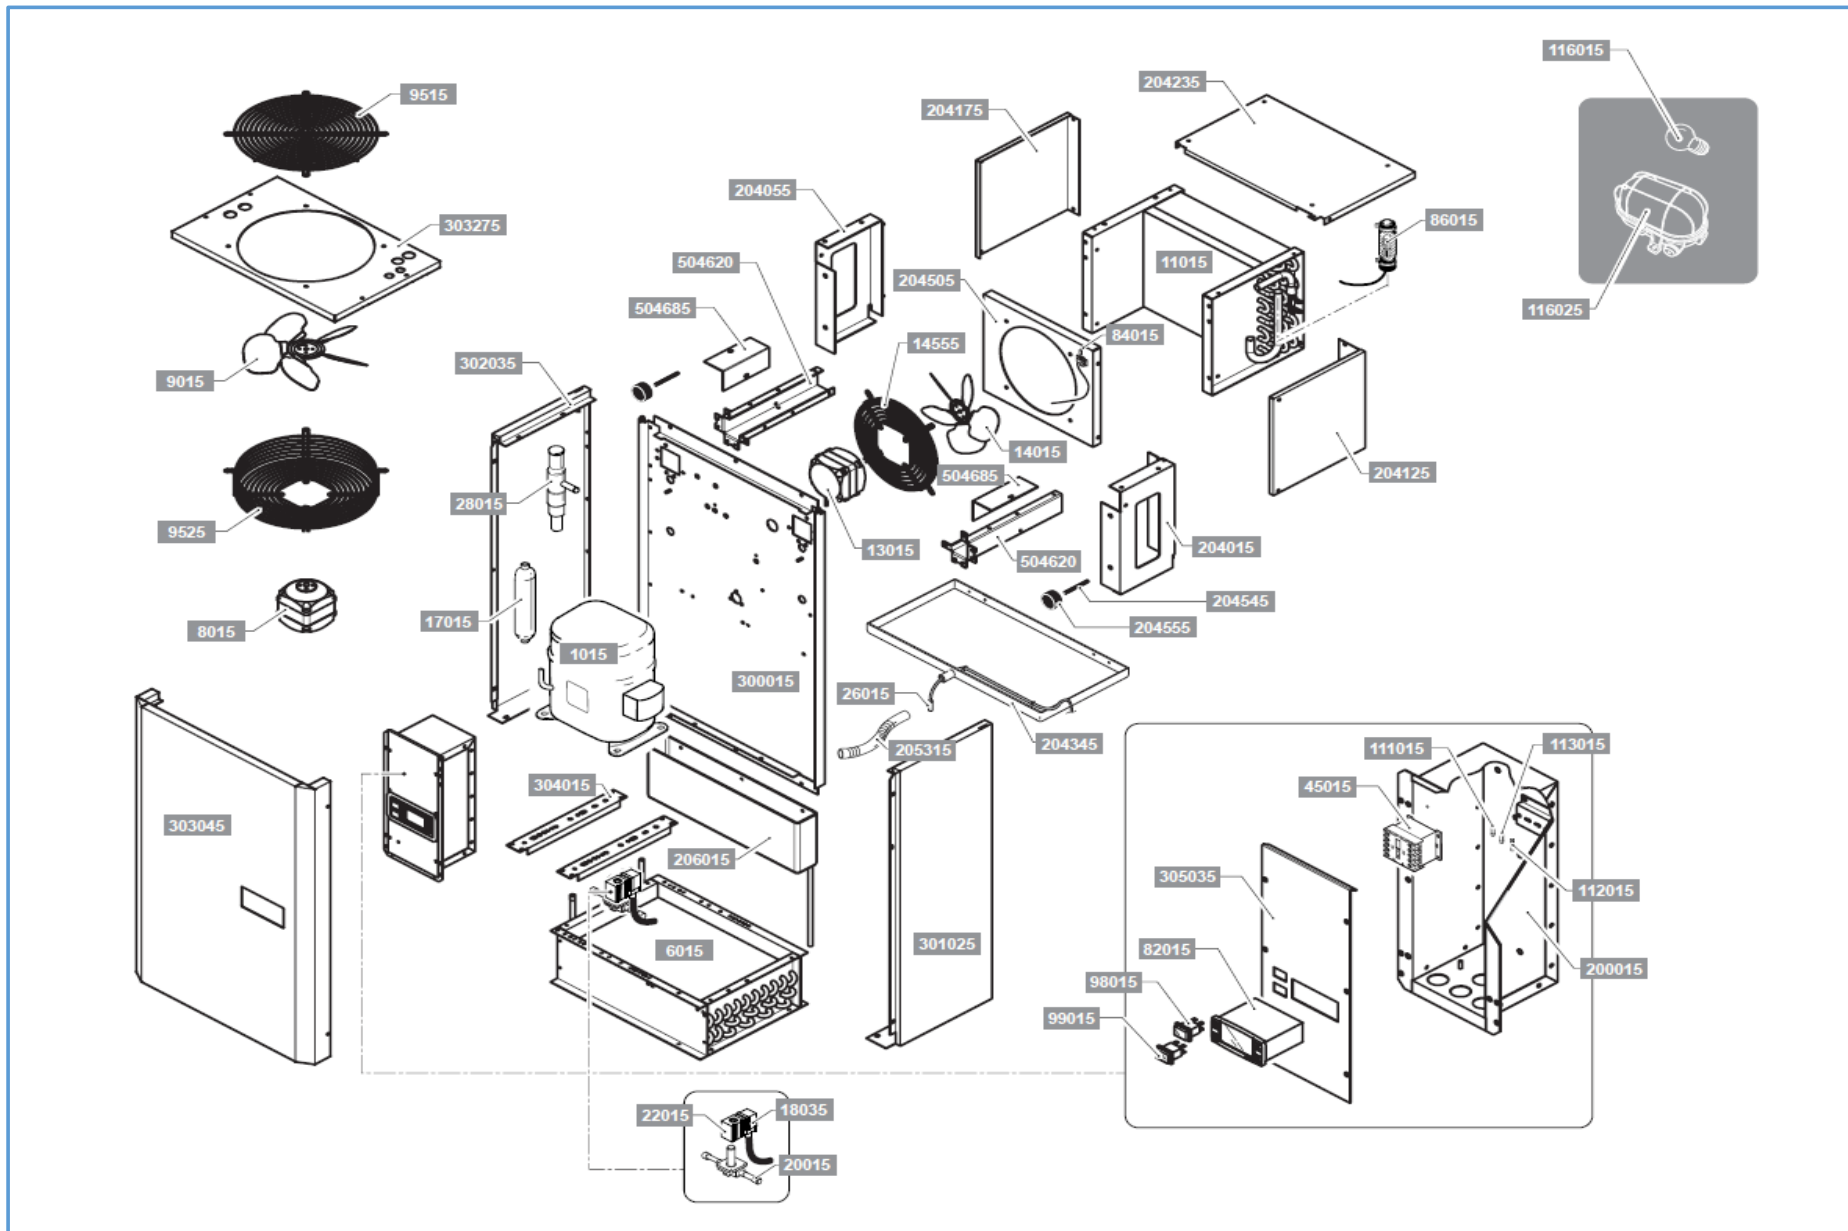

7492.0070

Onderdelen informatie

Erzatzteil information

Spare part information

Information de pièces

Onderdelenlijst 7492.0070

POS:	Art.No.:	Omschrijving:	Aantal:
1015	9181.2255	Compressor	
6015		Condenser	
8015	9806.0028	Condenser fan motor	
9015	9806.0046	Condenser fan	
9515	9806.0022	Condenser fan grid	
9525	9806.0023	Condenser fan motor bearing grid	
11015		Evaporator	
13015	9806.0029	Evaporator fan motor	
14015	9806.0047	Evaporator fan	
14555	9806.0021	Evaporator fan motor bearing grid	
17015	9806.0013	Gas filter	
18035	9806.0009	Solenoid valve terminal	
20015	9806.0044	Defrost solenoid valve	
22015	9806.0002	Solenoid valve coil	
26015	9806.0037	Drain heater	
45015	9806.0042	Compressor contactor	
82015	9806.0043	Electronic control instrument	
84015	9806.0038	Room temperature probe	
86015	9806.0038	Evaporator temperature probe	
98015	9806.0024	Auxiliary circuit main switch	
99015	9806.0026	Room light switch	
111015	9806.0015	Auxiliary circuit fuse	
112015	9806.0016	Room light fuse	
116015	9806.0027	Lamp	
116025	9806.0032	Lamp holder	
204015		Evaporator left holder	
204055		Evaporator right holder	
204125	9806.0086	Evaporator left side panel	
204175	9806.0087	Evaporator right side panel	
204235		Evaporator cover	
204345		Evaporator plastic drain tray	
204505		Evaporator fan holder	
204545	9806.0001	Adjustable evaporator holder	
204555	9806.0018	Adjustable evaporator holder feet	
205315	9806.0041	Evaporator drain pipe (each metre)	
206015		Condensate evaporation tray	
300015		Condensing section back	
301025		Condensing section right side panel	
302035		Condensing section left side panel	
303045		Condensing section front cover	
303275		Condensing section cover/ fan holder	
304015		Compressor holder	
504620		Straddle-type holder	
504685		Straddle-type angle iron	