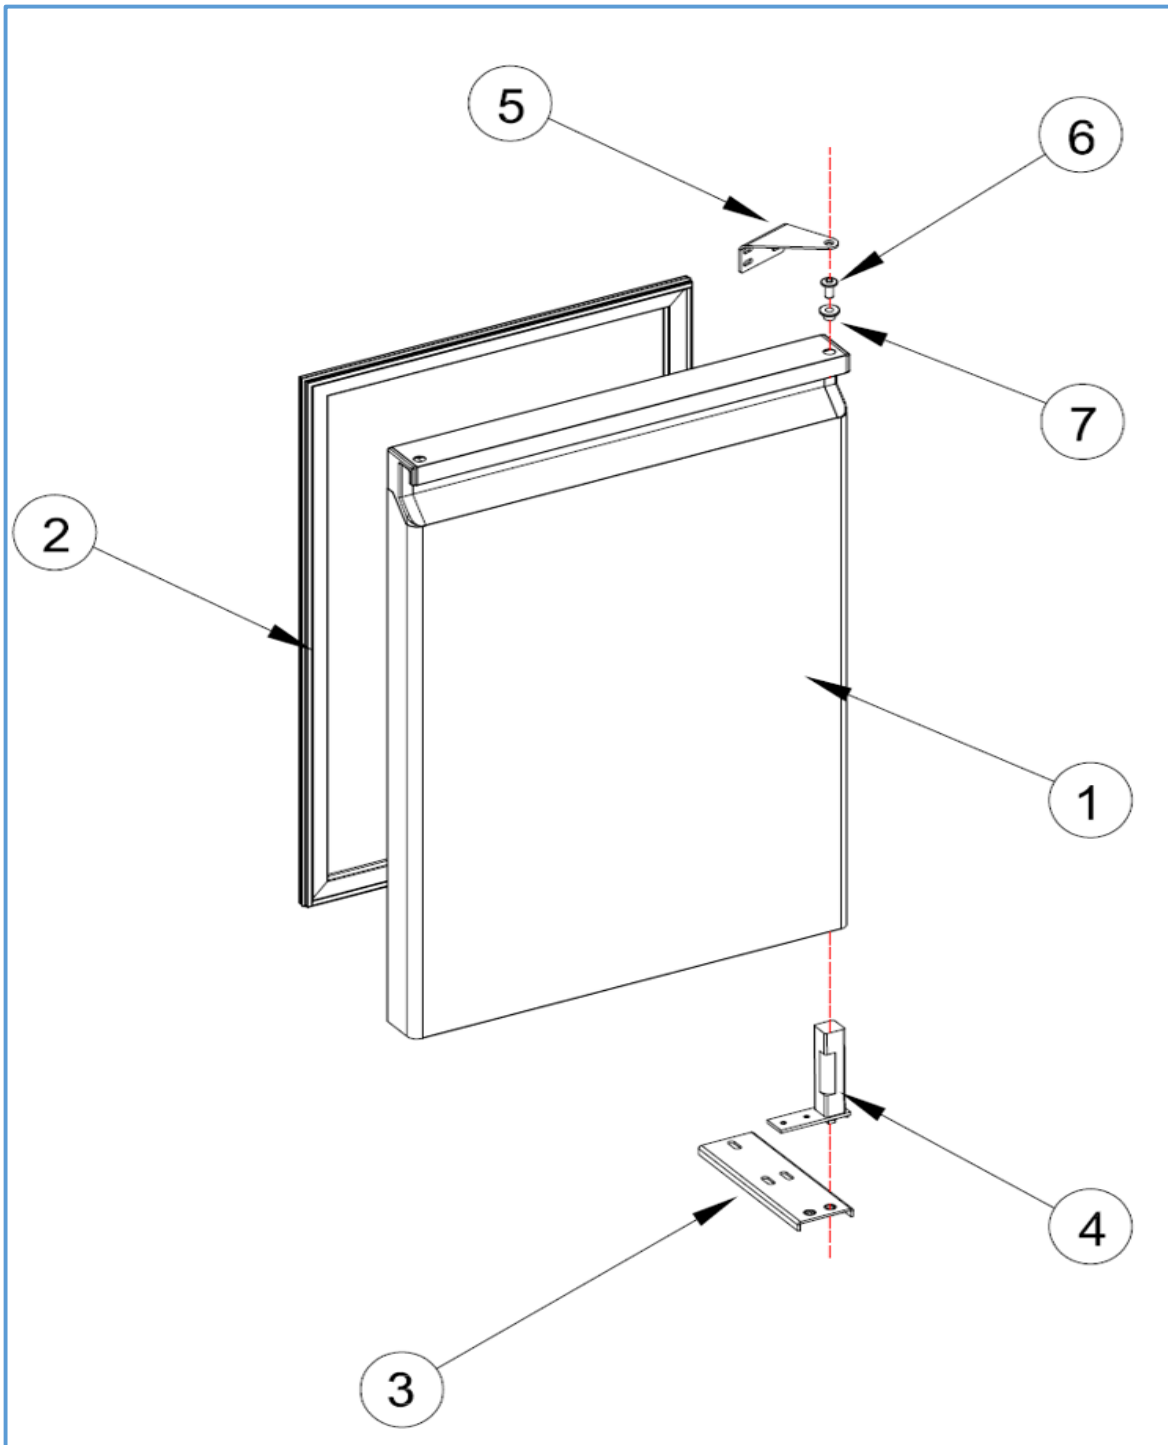

## Onderdelenlijst 7489.5405

POS:	Art.No.:	Omschrijving:	Aantal:
1		DOOR	3
2	9113.0035	DOOR GASKET	3
3		LOVER HINGE BRACET	3
4	9113.1260	UPRIGHT HINGE AND PARTS	3
5		UPPER HINGE	3
6	9113.1815	UPPER HINGE PIM	3
7	9113.1820	HINGE PLASTIC	3
8	9113.0150	PROP	1
9	9390.2290	PROP	1
10		PLUG CABLE	1
11		PROP COVER	2
12		STAINLESS STEEL LEG	5
13		SHELF-CGN 530x333	3
14		SHELF-GUIDE-CGN 530m	6
15		SHELF RACKET- BACK	4
16		SHELF RACKET- SIDE	4
17		SHELF RACKET- MIDDLE	4
18	9113.0230	CONDANSER FAN PLASTIC	1
19	9113.0320	16-65 W-FAN MOTORU	1
20	9113.1805	VL7-K CONDANSER	1
21	9113.1045	200W RESISTANCE	1
22	9113.1080	WATER BOX	1
23		DRAYER	1
24	9113.0480	COMPRESSOR	1
25	9113.2000	SQUARE FAN	1
26	9113.0350	EVAP FAN MOTOR	1
27	9113.0270	EVAPORATOR	1
28		EVAPORATOR CUP	1
29		CANOPY PIM	1
30		CANOPY	1
31		PLASTIC COVER	1
32	9113.2300	DIGITAL LABEL	1
33	9113.0675	POWER SWITCH	1
34	9338.3550	DIGITAL THERMOSTAT TWO PROPE (DIXELL)	1
35	9108.0254	ON-OF SWITCH	1
36		1/3 DRAWERS	9
37	9113.0030	1/3 DRAWERS GASKET	9
38		1/2 DRAWERS	6
39	9113.0040	1/2 DRAWERS GASKET	6
40		2/3 DRAWERS	3
41	9113.0050	2/3 DRAWERS GASKET	3
42		DRAWER RAIL	
43	9113.0615	WHEELS	3
44	9113.0620	WHEELS BRAKE	2
45		WATER PROOF DIGITAL	1
46		TOUCH CONTROL DIGITAL	1