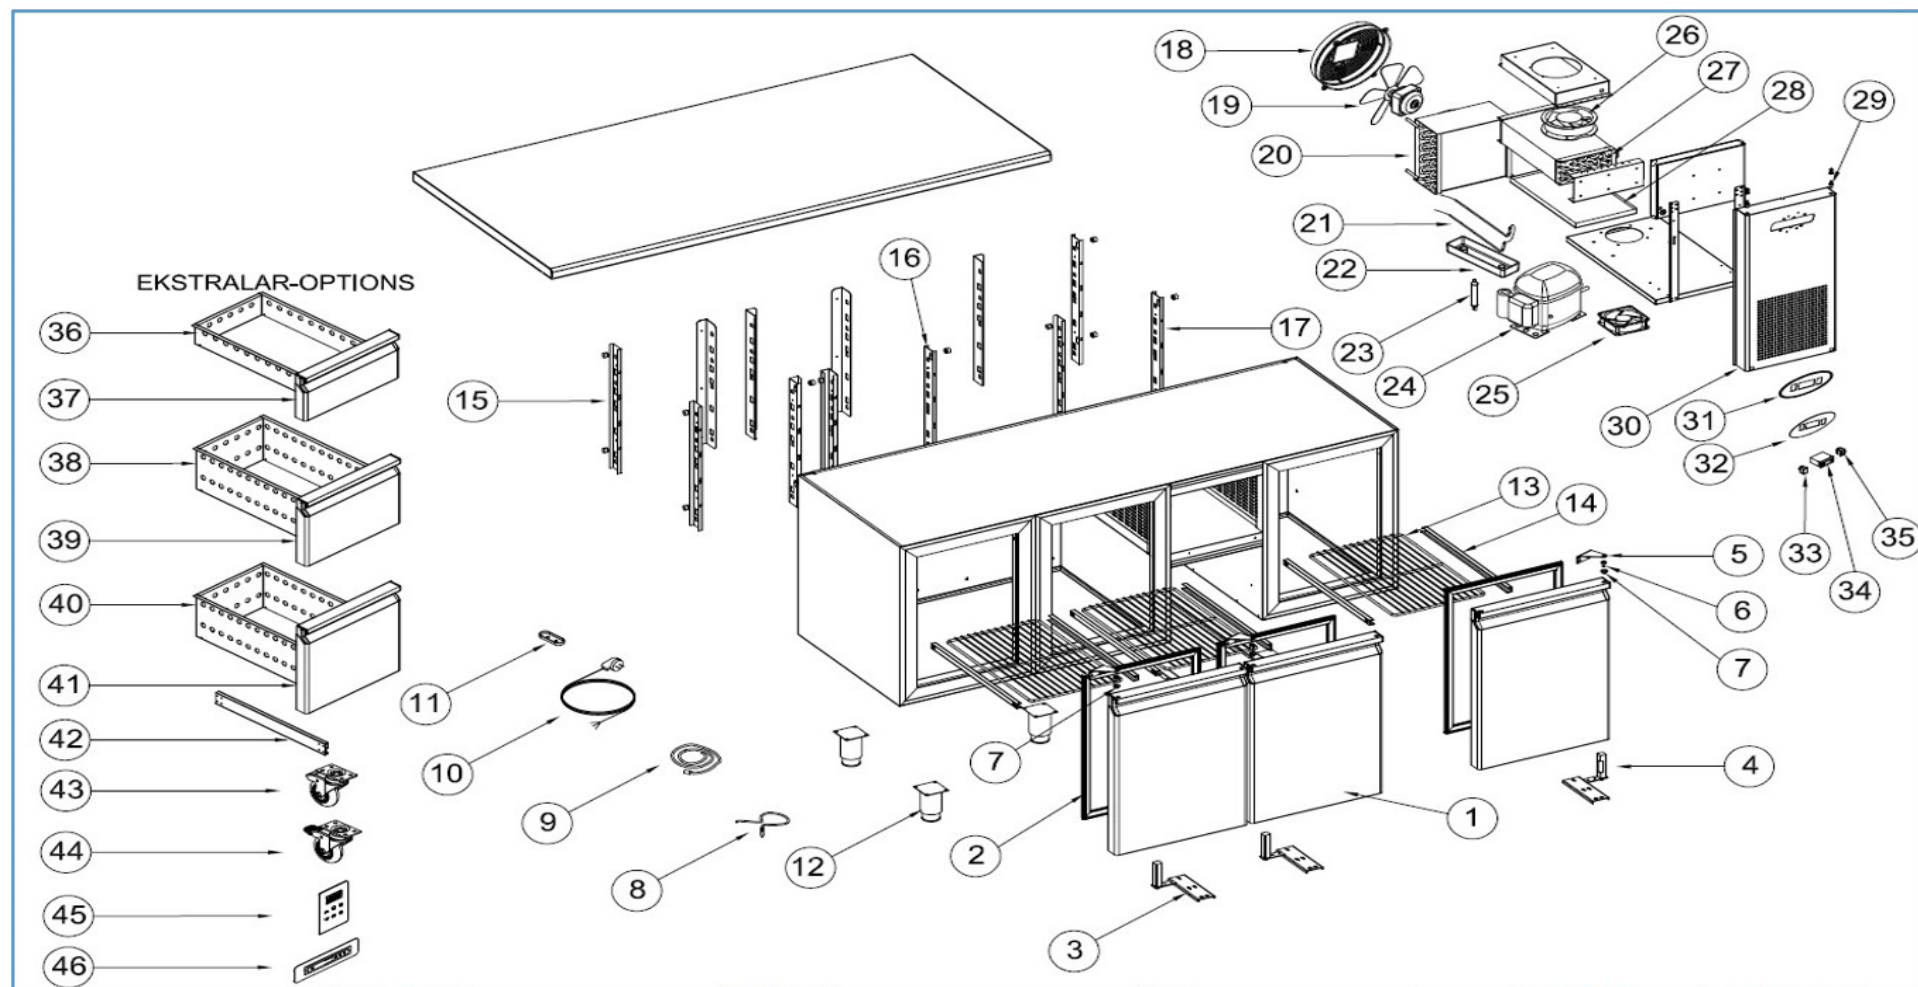

**7489.5405**

Onderdelen informatie

Erzatzteil information

Spare part information

Information de pièces

## Onderdelenlijst 7489.5405

POS:	Art.No.:	Omschrijving:	Aantal:
1		DOOR	3
2	9113.0035	DOOR GASKET	3
3		LOVER HINGE BRACET	3
4	9113.1260	UPRIGHT HINGE AND PARTS	3
5		UPPER HINGE	3
6	9113.1815	UPPER HINGE PIM	3
7	9113.1820	HINGE PLASTIC	3
8	9113.0150	PROP	1
9	9390.2290	PROP	1
10		PLUG CABLE	1
11		PROP COVER	2
12		STAINLESS STEEL LEG	5
13		SHELF-CGN 530x333	3
14		SHELF-GUIDE-CGN 530m	6
15		SHELF RACKET- BACK	4
16		SHELF RACKET- SIDE	4
17		SHELF RACKET- MIDDLE	4
18	9113.0230	CONDANSER FAN PLASTIC	1
19	9113.0320	16-65 W-FAN MOTORU	1
20	9113.1805	VL7-K CONDANSER	1
21	9113.1045	200W RESISTANCE	1
22	9113.1080	WATER BOX	1
23		DRAYER	1
24	9113.0480	COMPRESSOR	1
25	9113.2000	SQUARE FAN	1
26	9113.0350	EVAP FAN MOTOR	1
27	9113.0270	EVAPORATOR	1
28		EVAPORATOR CUP	1
29		CANOPY PIM	1
30		CANOPY	1
31		PLASTIC COVER	1
32	9113.2300	DIGITAL LABEL	1
33	9113.0675	POWER SWITCH	1
34	9338.3550	DIGITAL THERMOSTAT TWO PROPE (DIXELL)	1
35	9108.0254	ON-OF SWITCH	1
36		1/3 DRAWERS	9
37	9113.0030	1/3 DRAWERS GASKET	9
38		1/2 DRAWERS	6
39	9113.0040	1/2 DRAWERS GASKET	6
40		2/3 DRAWERS	3
41	9113.0050	2/3 DRAWERS GASKET	3
42		DRAWER RAIL	
43	9113.0615	WHEELS	3
44	9113.0620	WHEELS BRAKE	2
45		WATER PROOF DIGITAL	1
46		TOUCH CONTROL DIGITAL	1