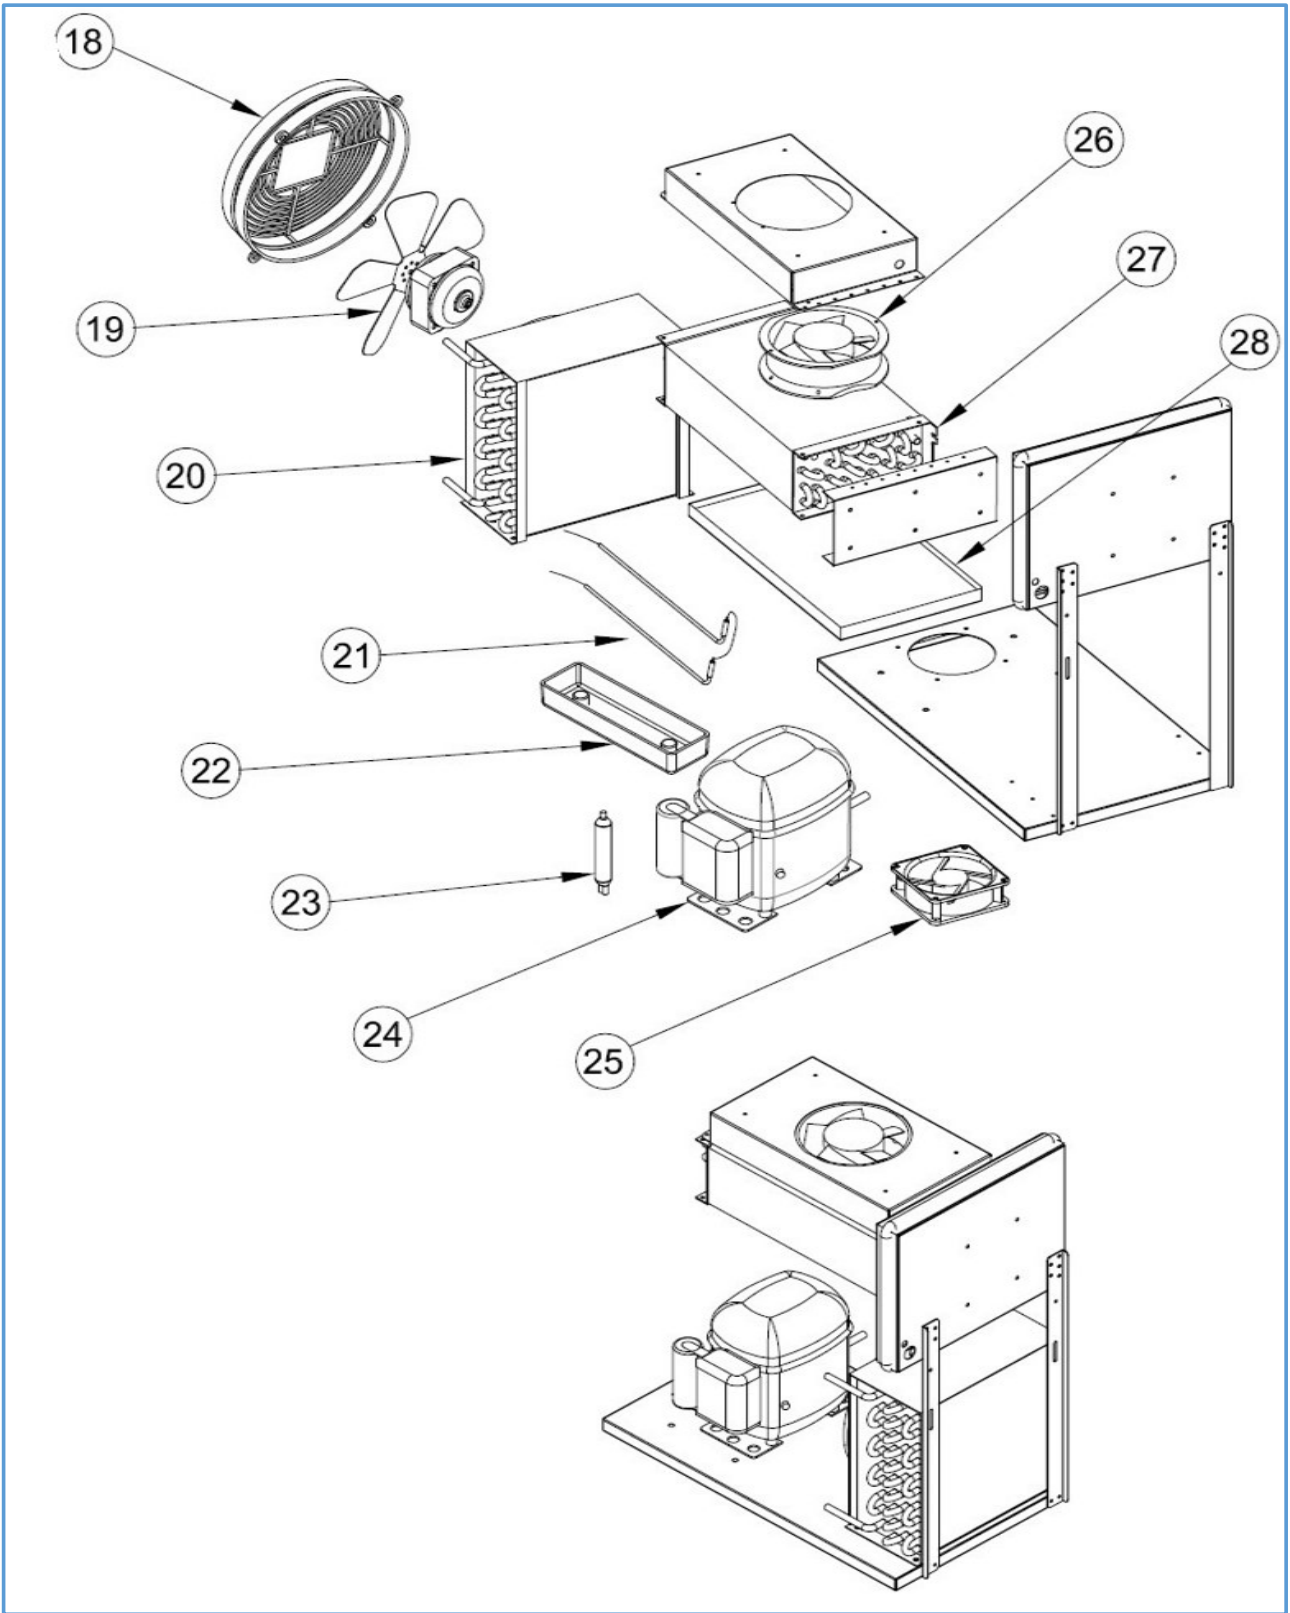

**7489.5405**

Onderdelen informatie

Erzatzteil information

Spare part information

Information de pièces

## Onderdelenlijst 7489.5405

POS:	Art.No.:	Omschrijving:	Aantal:
1		DOOR	3
2	9113.0035	DOOR GASKET	3
3		LOVER HINGE BRACET	3
4	9113.1260	UPRIGHT HINGE AND PARTS	3
5		UPPER HINGE	3
6	9113.1815	UPPER HINGE PIM	3
7	9113.1820	HINGE PLASTIC	3
8	9113.0150	PROP	1
9	9390.2290	PROP	1
10		PLUG CABLE	1
11		PROP COVER	2
12		STAINLESS STEEL LEG	5
13		SHELF-CGN 530x333	3
14		SHELF-GUIDE-CGN 530m	6
15		SHELF RACKET- BACK	4
16		SHELF RACKET- SIDE	4
17		SHELF RACKET- MIDDLE	4
18	9113.0230	CONDANSER FAN PLASTIC	1
19	9113.0320	16-65 W-FAN MOTORU	1
20	9113.1805	VL7-K CONDANSER	1
21	9113.1045	200W RESISTANCE	1
22	9113.1080	WATER BOX	1
23		DRAYER	1
24	9113.0480	COMPRESSOR	1
25	9113.2000	SQUARE FAN	1
26	9113.0350	EVAP FAN MOTOR	1
27	9113.0270	EVAPORATOR	1
28		EVAPORATOR CUP	1
29		CANOPY PIM	1
30		CANOPY	1
31		PLASTIC COVER	1
32	9113.2300	DIGITAL LABEL	1
33	9113.0675	POWER SWITCH	1
34	9338.3550	DIGITAL THERMOSTAT TWO PROPE (DIXELL)	1
35	9108.0254	ON-OF SWITCH	1
36		1/3 DRAWERS	9
37	9113.0030	1/3 DRAWERS GASKET	9
38		1/2 DRAWERS	6
39	9113.0040	1/2 DRAWERS GASKET	6
40		2/3 DRAWERS	3
41	9113.0050	2/3 DRAWERS GASKET	3
42		DRAWER RAIL	
43	9113.0615	WHEELS	3
44	9113.0620	WHEELS BRAKE	2
45		WATER PROOF DIGITAL	1
46		TOUCH CONTROL DIGITAL	1