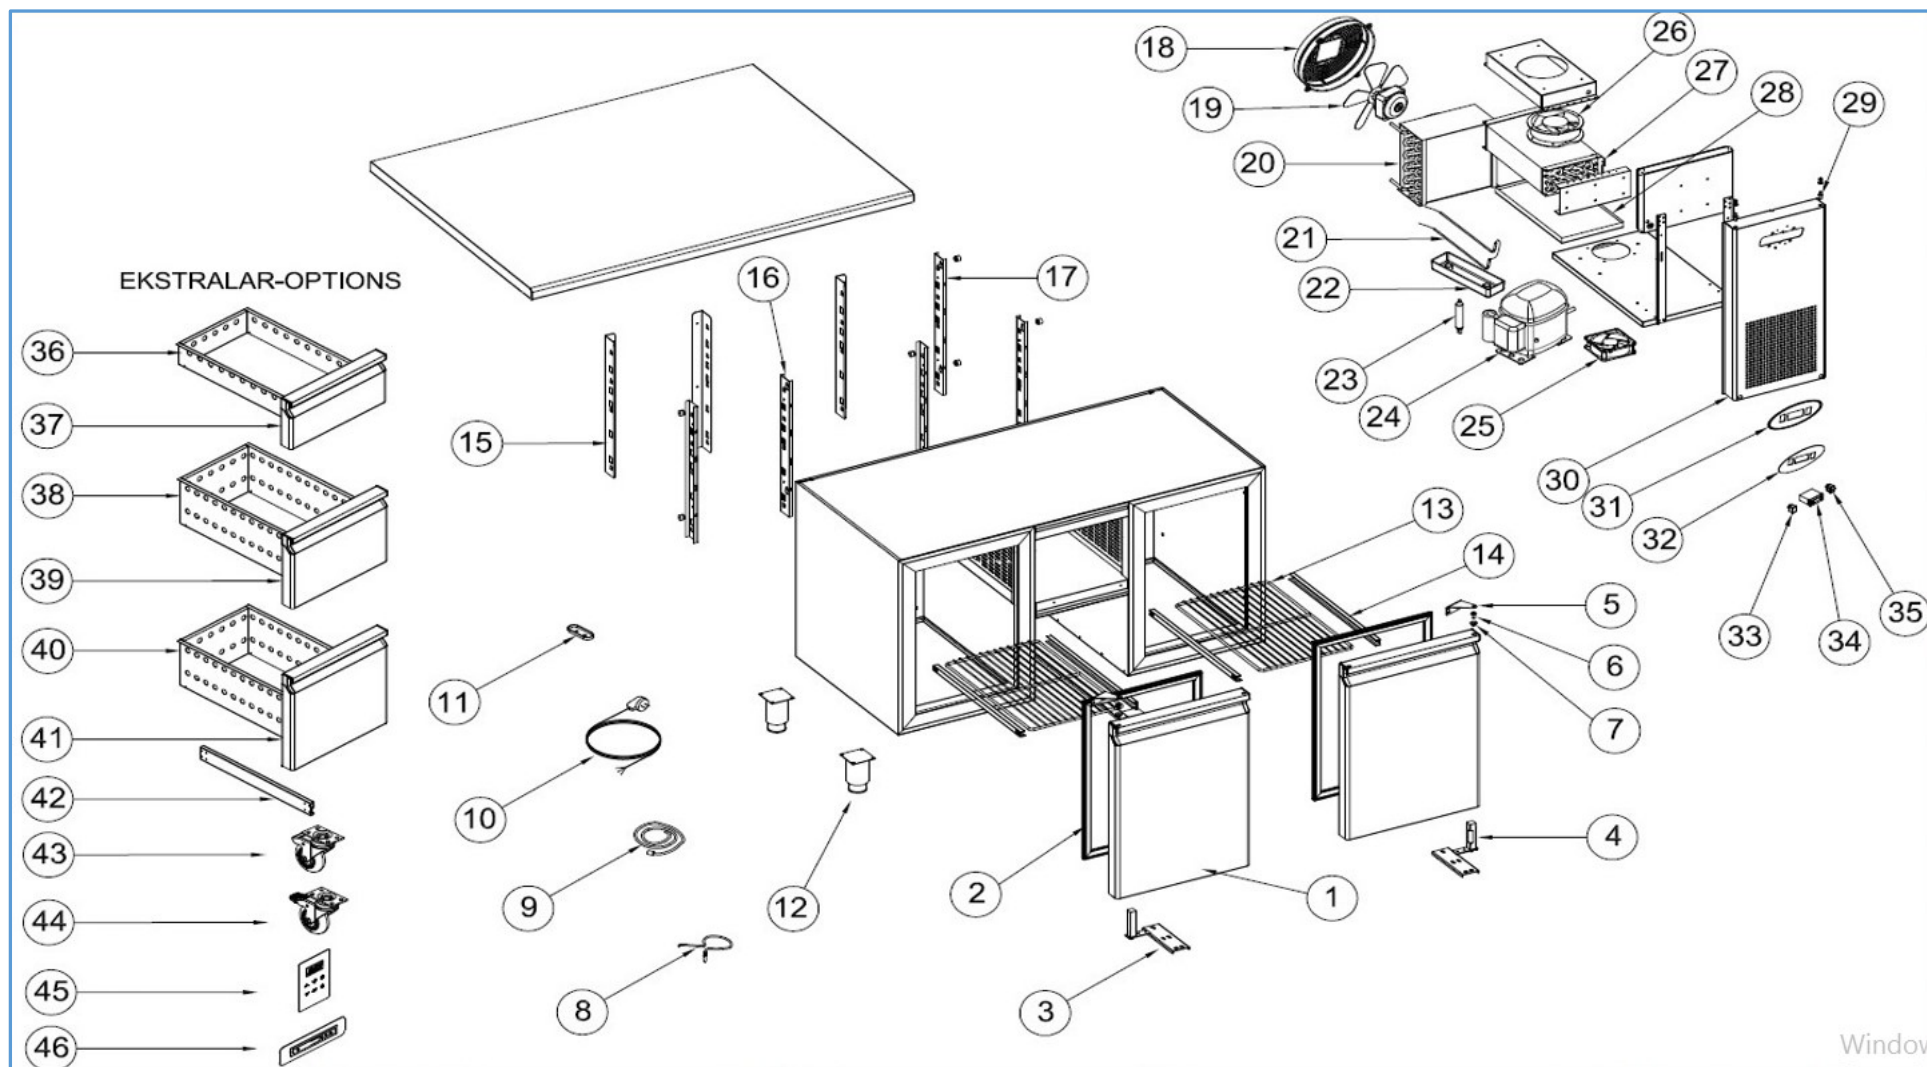

## Onderdelenlijst 7489.5400

POS:	Art.No.:	Omschrijving:	Aantal:
1		DOOR	2
2	9113.0035	DOOR GASKET	2
3		LOVER HINGE BRACET	2
4	9113.1260	UPRIGHT HINGE AND PARTS	2
5		UPPER HINGE	2
6	9113.1815	UPPER HINGE PIM	2
7	9113.1820	HINGE PLASTIC	2
8	9113.0150	PROP	1
9		PROP	1
10		PLUG CABLE	1
11		PROP COVER	2
12		STAINLESS STEEL LEG	5
13		SHELF-CGN 530x333	2
14		SHELF-GUIDE-CGN 530m	4
15		SHELF RACKET- BACK	2
16		SHELF RACKET- SIDE	2
17		SHELF RACKET- MIDDLE	4
18	9113.0230	CONDANSER FAN PLASTIC	1
19	9113.0320	16-65 W-FAN MOTORU	1
20	9113.1805	VL7-K CONDANSER	1
21	9113.1045	200W RESISTANCE	1
22	9113.1080	WATER BOX	1
23		DRAYER	1
24	9113.0480	COMPRESSOR	1
25		SQUARE FAN	1
26	9113.0350	EVAP FAN MOTOR	1
27	9113.0280	EVAPORATOR	1
28		EVAPORATOR CUP	1
29		CANOPY PIM	1
30		CANOPY	1
31		PLASTIC COVER	1
32		DIGITAL LABEL	1
33	9113.0675	POWER SWITCH	1
34		DIGITAL THERMOSTAT TWO PROPE (EVCO)	1
35	9113.0680	ON-OF SWITCH	1
36		1/3 DRAWERS	6
37		1/3 DRAWERS GASKET	6
38		1/2 DRAWERS	4
39		1/2 DRAWERS GASKET	4
40		2/3 DRAWERS	2
41		2/3 DRAWERS GASKET	2
42		DRAWER RAIL	
43	9113.0615	WHEELS	3
44	9113.0620	WHEELS BRAKE	2
45		WATER PROOF DIJITAL	1
46		TOUCH CONTROL DIGITAL	1