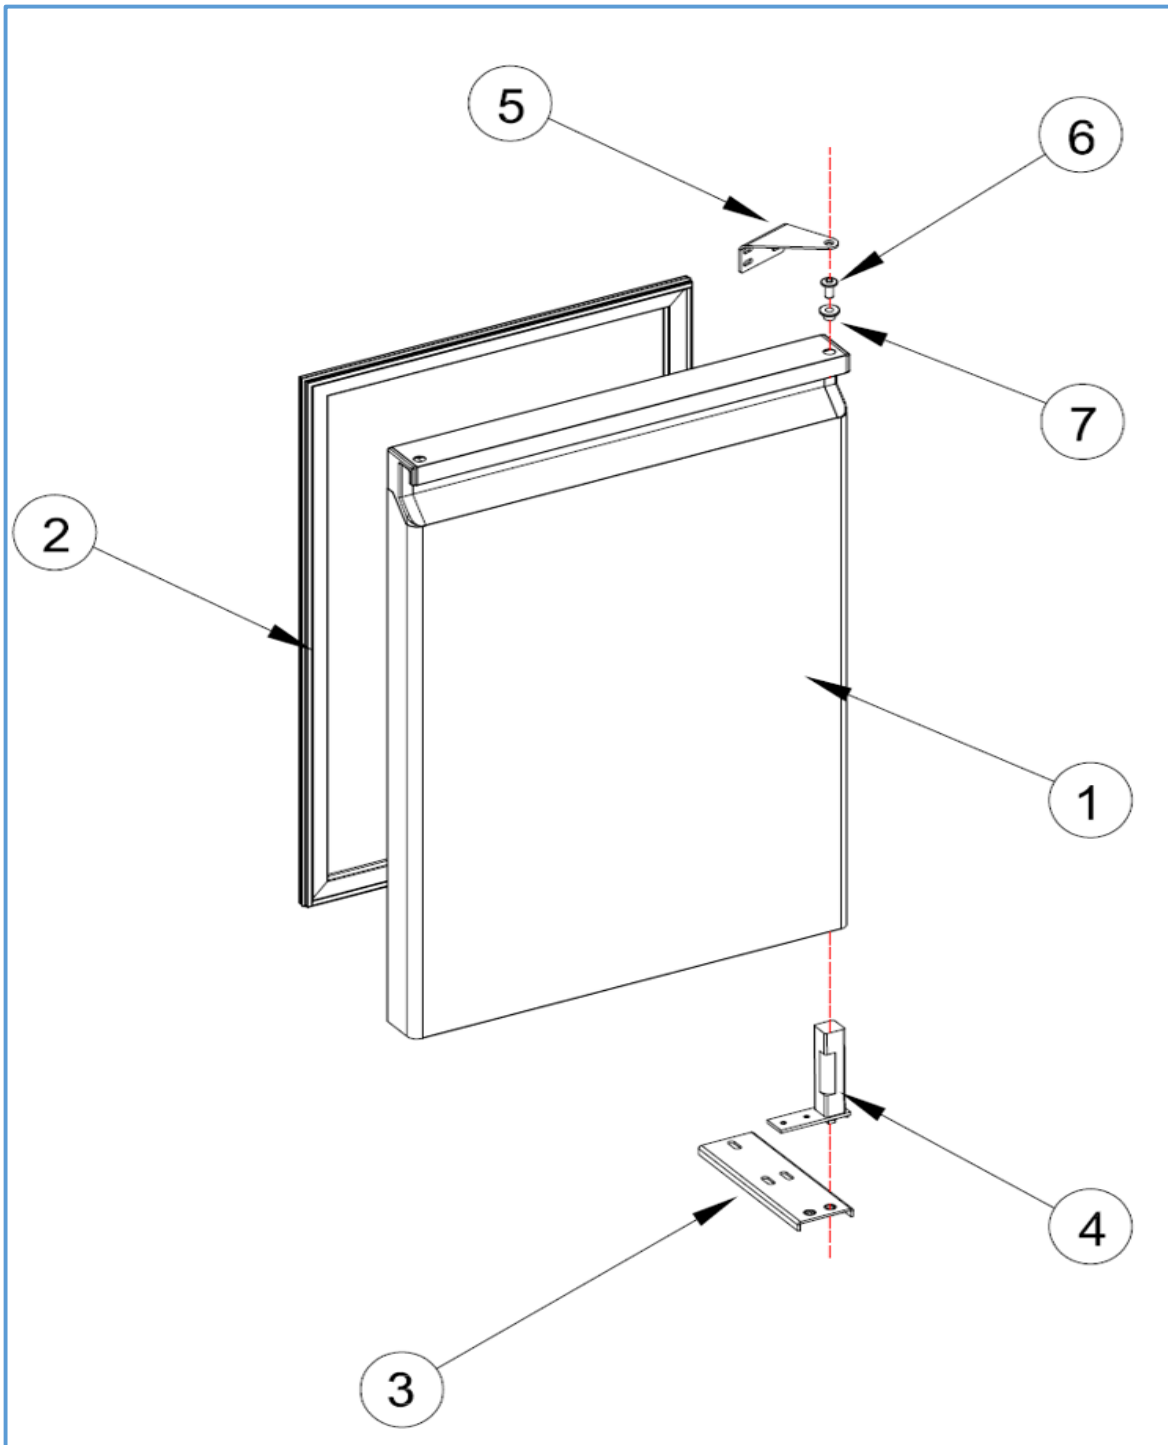

## Onderdelenlijst 7489.5400

POS:	Art.No.:	Omschrijving:	Aantal:
1		DOOR	2
2	9113.0035	DOOR GASKET	2
3		LOVER HINGE BRACET	2
4	9113.1260	UPRIGHT HINGE AND PARTS	2
5		UPPER HINGE	2
6	9113.1815	UPPER HINGE PIM	2
7	9113.1820	HINGE PLASTIC	2
8	9113.0150	PROP	1
9		PROP	1
10		PLUG CABLE	1
11		PROP COVER	2
12		STAINLESS STEEL LEG	5
13		SHELF-CGN 530x333	2
14		SHELF-GUIDE-CGN 530m	4
15		SHELF RACKET- BACK	2
16		SHELF RACKET- SIDE	2
17		SHELF RACKET- MIDDLE	4
18	9113.0230	CONDANSER FAN PLASTIC	1
19	9113.0320	16-65 W-FAN MOTORU	1
20	9113.1805	VL7-K CONDANSER	1
21	9113.1045	200W RESISTANCE	1
22	9113.1080	WATER BOX	1
23		DRAYER	1
24	9113.0480	COMPRESSOR	1
25		SQUARE FAN	1
26	9113.0350	EVAP FAN MOTOR	1
27	9113.0280	EVAPORATOR	1
28		EVAPORATOR CUP	1
29		CANOPY PIM	1
30		CANOPY	1
31		PLASTIC COVER	1
32		DIGITAL LABEL	1
33	9113.0675	POWER SWITCH	1
34		DIGITAL THERMOSTAT TWO PROPE (EVCO)	1
35	9113.0680	ON-OF SWITCH	1
36		1/3 DRAWERS	6
37		1/3 DRAWERS GASKET	6
38		1/2 DRAWERS	4
39		1/2 DRAWERS GASKET	4
40		2/3 DRAWERS	2
41		2/3 DRAWERS GASKET	2
42		DRAWER RAIL	
43	9113.0615	WHEELS	3
44	9113.0620	WHEELS BRAKE	2
45		WATER PROOF DIJITAL	1
46		TOUCH CONTROL DIGITAL	1