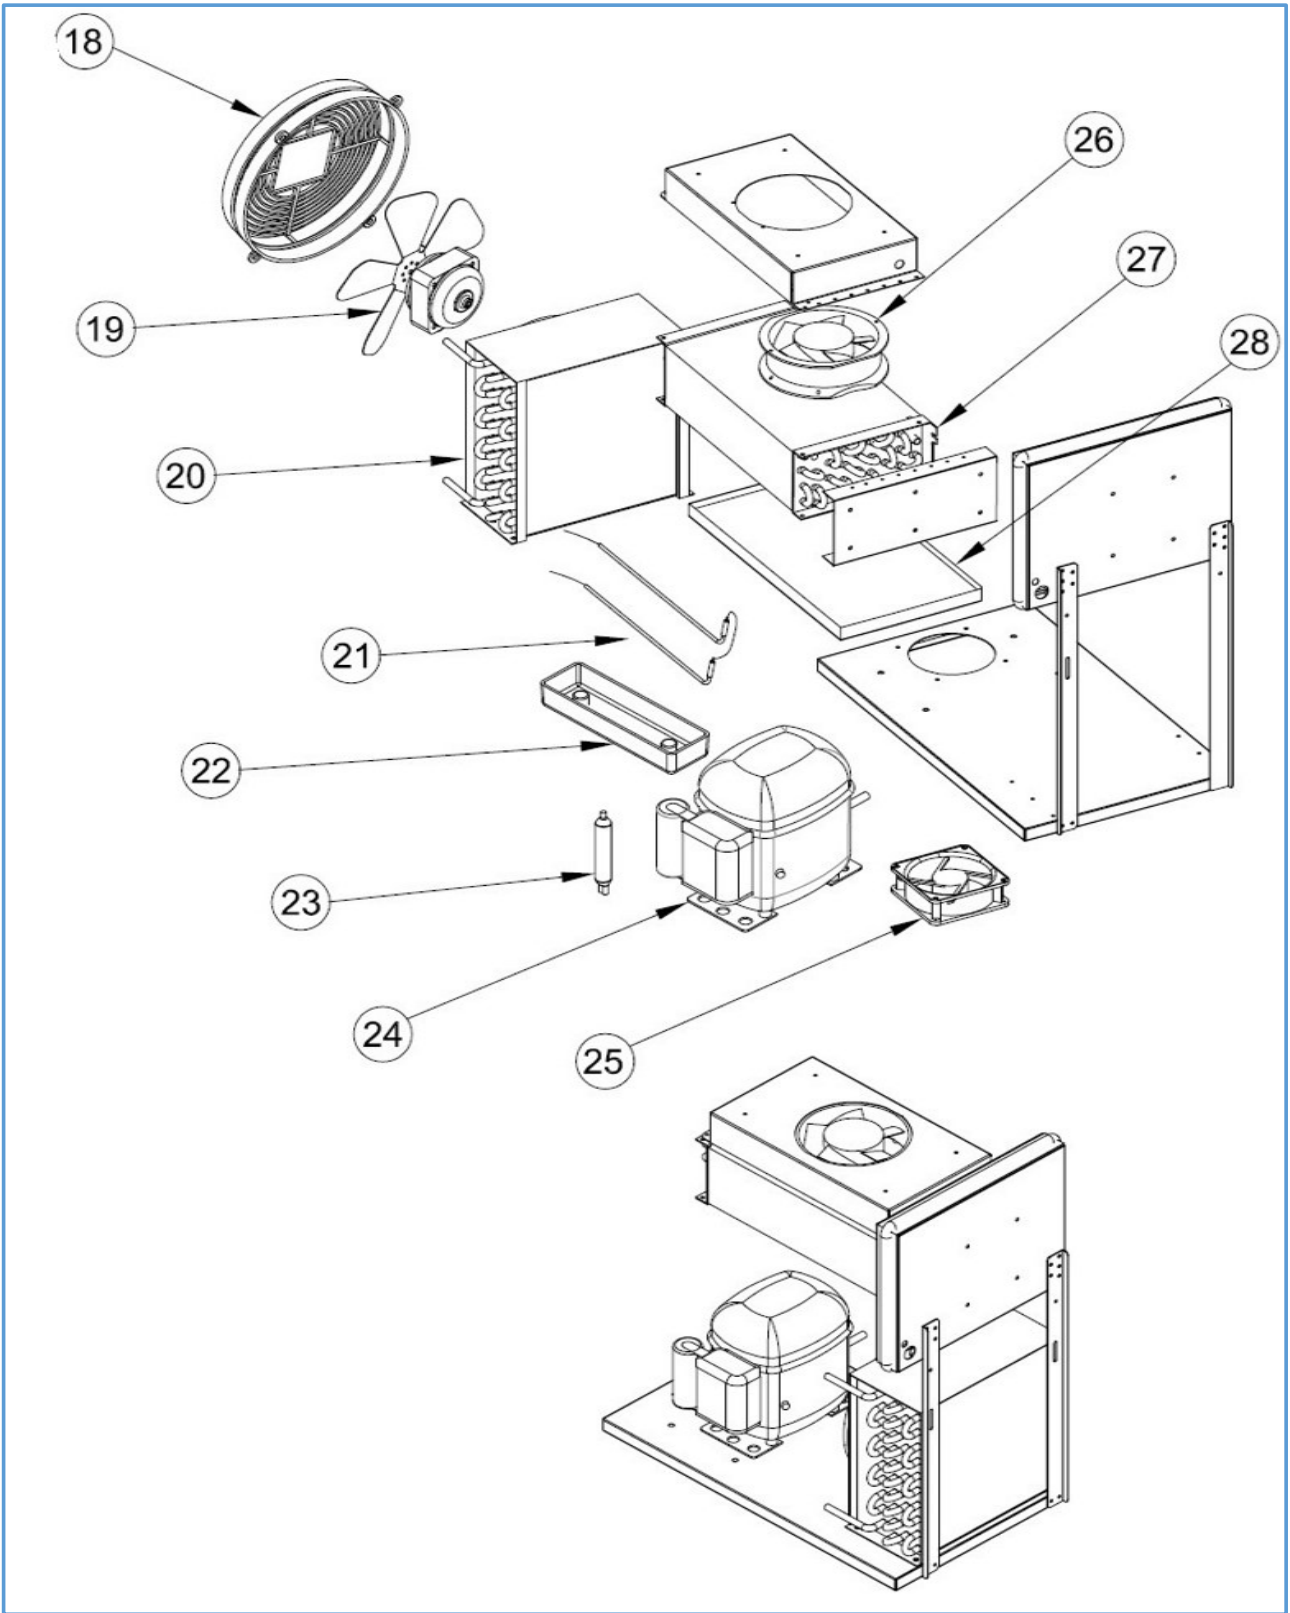

## Onderdelenlijst 7489.5400

POS:	Art.No.:	Omschrijving:	Aantal:
1		DOOR	2
2	9113.0035	DOOR GASKET	2
3		LOVER HINGE BRACET	2
4	9113.1260	UPRIGHT HINGE AND PARTS	2
5		UPPER HINGE	2
6	9113.1815	UPPER HINGE PIM	2
7	9113.1820	HINGE PLASTIC	2
8	9113.0150	PROP	1
9		PROP	1
10		PLUG CABLE	1
11		PROP COVER	2
12		STAINLESS STEEL LEG	5
13		SHELF-CGN 530x333	2
14		SHELF-GUIDE-CGN 530m	4
15		SHELF RACKET- BACK	2
16		SHELF RACKET- SIDE	2
17		SHELF RACKET- MIDDLE	4
18	9113.0230	CONDANSER FAN PLASTIC	1
19	9113.0320	16-65 W-FAN MOTORU	1
20	9113.1805	VL7-K CONDANSER	1
21	9113.1045	200W RESISTANCE	1
22	9113.1080	WATER BOX	1
23		DRAYER	1
24	9113.0480	COMPRESSOR	1
25		SQUARE FAN	1
26	9113.0350	EVAP FAN MOTOR	1
27	9113.0280	EVAPORATOR	1
28		EVAPORATOR CUP	1
29		CANOPY PIM	1
30		CANOPY	1
31		PLASTIC COVER	1
32		DIGITAL LABEL	1
33	9113.0675	POWER SWITCH	1
34		DIGITAL THERMOSTAT TWO PROPE (EVCO)	1
35	9113.0680	ON-OF SWITCH	1
36		1/3 DRAWERS	6
37		1/3 DRAWERS GASKET	6
38		1/2 DRAWERS	4
39		1/2 DRAWERS GASKET	4
40		2/3 DRAWERS	2
41		2/3 DRAWERS GASKET	2
42		DRAWER RAIL	
43	9113.0615	WHEELS	3
44	9113.0620	WHEELS BRAKE	2
45		WATER PROOF DIJITAL	1
46		TOUCH CONTROL DIGITAL	1