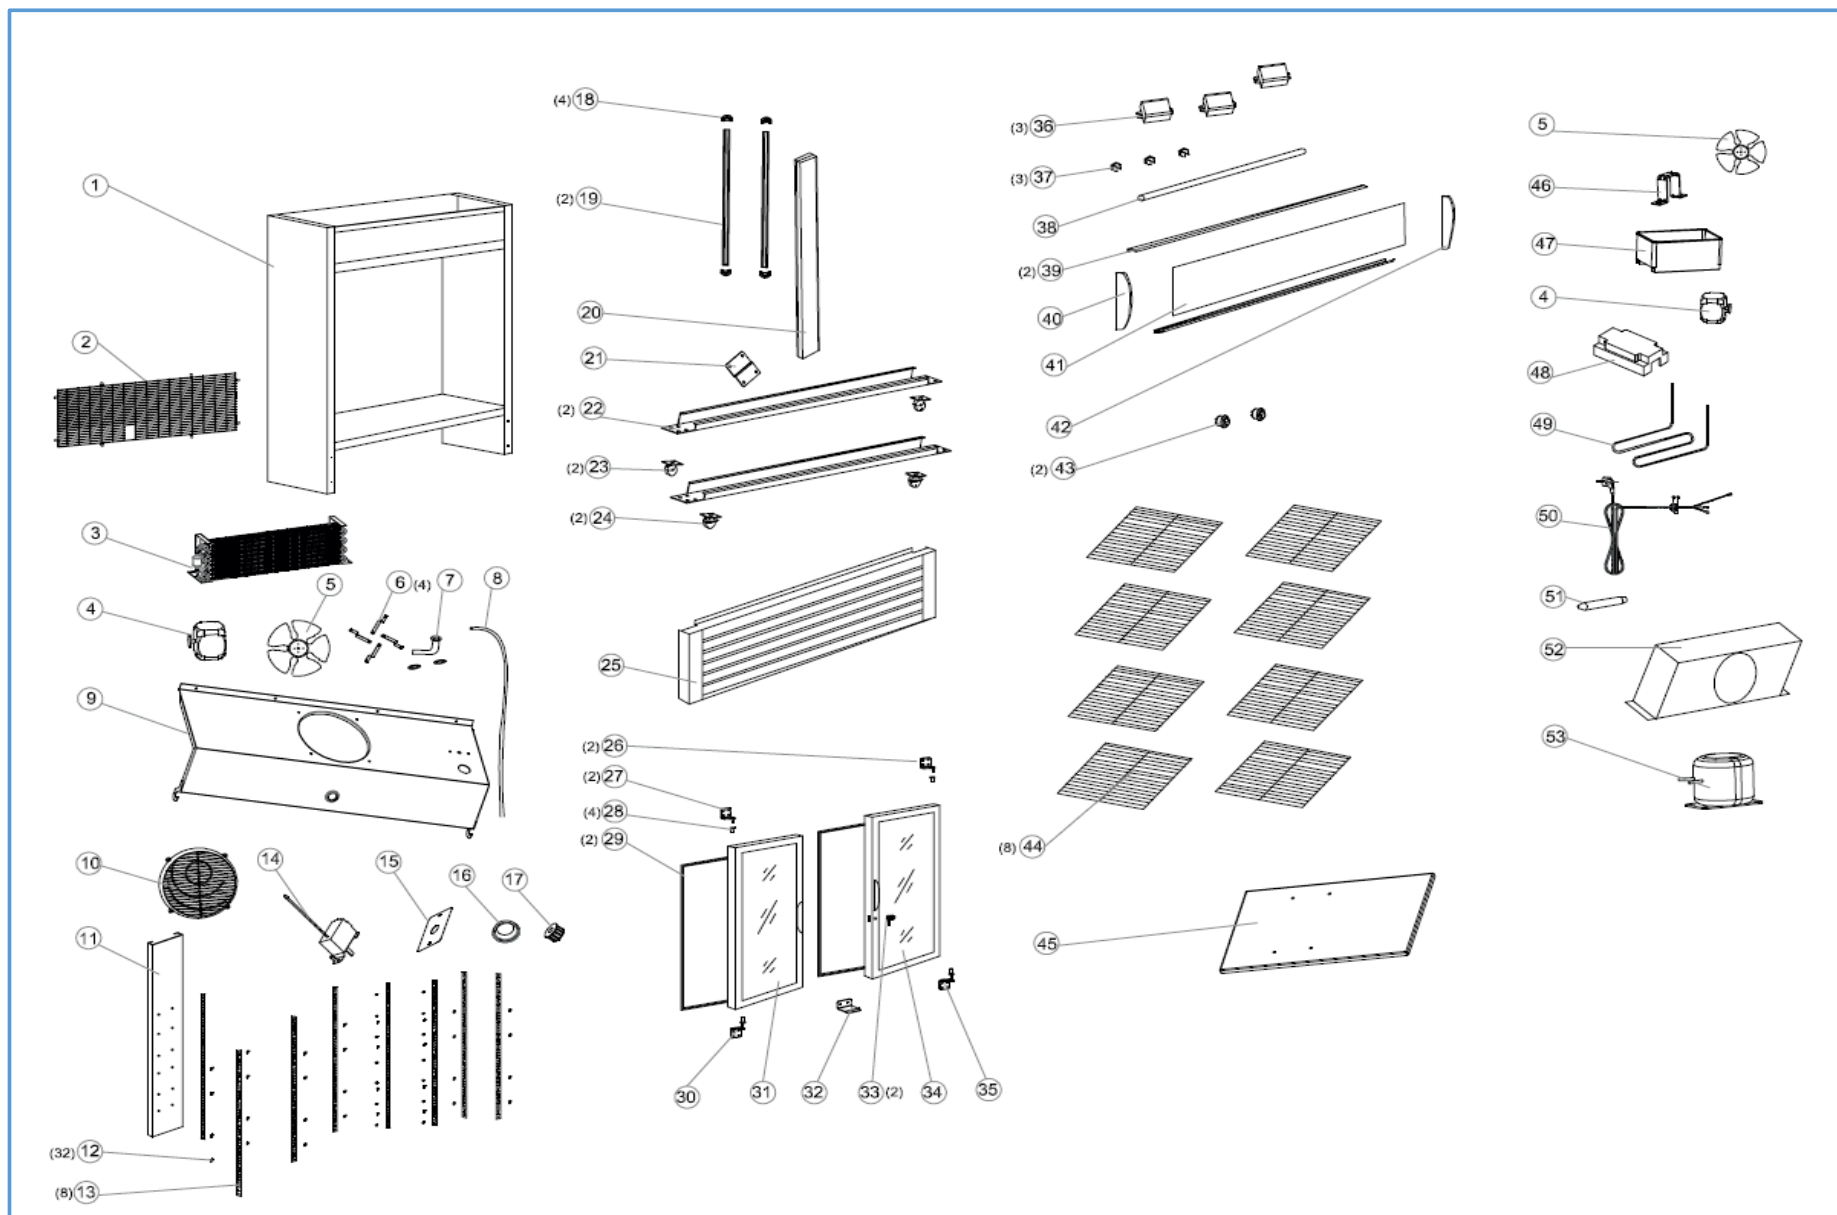

7455.2105

Onderdelen informatie

Erzatzteil information

Spare part information

Information de pièces

Onderdelenlijst 7455.2105

POS:	Art.No.:	Omschrijving:	Aantal:
1		Cabinet body	1
2		Back grid	1
3	9338.2234	Evaporator	1
4	9338.1890	evaporator fan motor	2
5	9338.1885	Evaporator fan motor blade	2
6		Evaporator fan supporter	4
7		Drainage sucker	1
8		Drainage pipe	1
9		Evaporator fan plate	1
10		Evaporator fan cover	1
11		Drainage pipe outer plate	1
12	9338.1905	Shelf K-clip	32
13		Shelf support	8
14	9338.1925	Mechanical thermostat	1
15		Thermostat outer marking panel	1
16		Therometer	1
17	9338.1900	Thermostat knob	1
18		LED light end cover	4
19	9338.1835	LED light	2
20		Middle Beam	1
21		Middle Beam connection plate	1
22		Cabinet bottom plate	2
23	9338.1830	Castor without brake	2
24	9338.1865	Castor with brake	2
25	9338.2374	Compressor front panel	1
26		Right Door upper hinge	1
27		Left Door upper hinge	1
28		Door hinge cover	4
29		Gasket	2
30		Left Door bottom hinge	1
31		Left glass door	1
32		Door bottom supporter	1
33		Lock	1
34		Right glass door	1
35		Right Door bottom hinge	1
36	9338.1895	LED drive power	3
37		R clamp	3
38		T5 LED light	1
39	9338.1851	Bracket for light canopy	2
40	9338.1851	Left bracket for light canopy	1
41	9338.1851	Canopy plexi cover	1
42	9338.1851	Right bracket for light canopy	1
43		Light switch	2
44		shelf	8
45		Compressor plate	1
46		Condenser fan supporter	1
47		Water tray	1

Onderdelenlijst 7455.2105

POS:	Art.No.:	Omschrijving:	Aantal:
48		Wiring connecting box	1
49		Water self-evaporation pipe	1
50		Power wire	1
51		Dryer filter	1
52	9338.2236	Condenser	1
53	9338.2232	Compressor	1