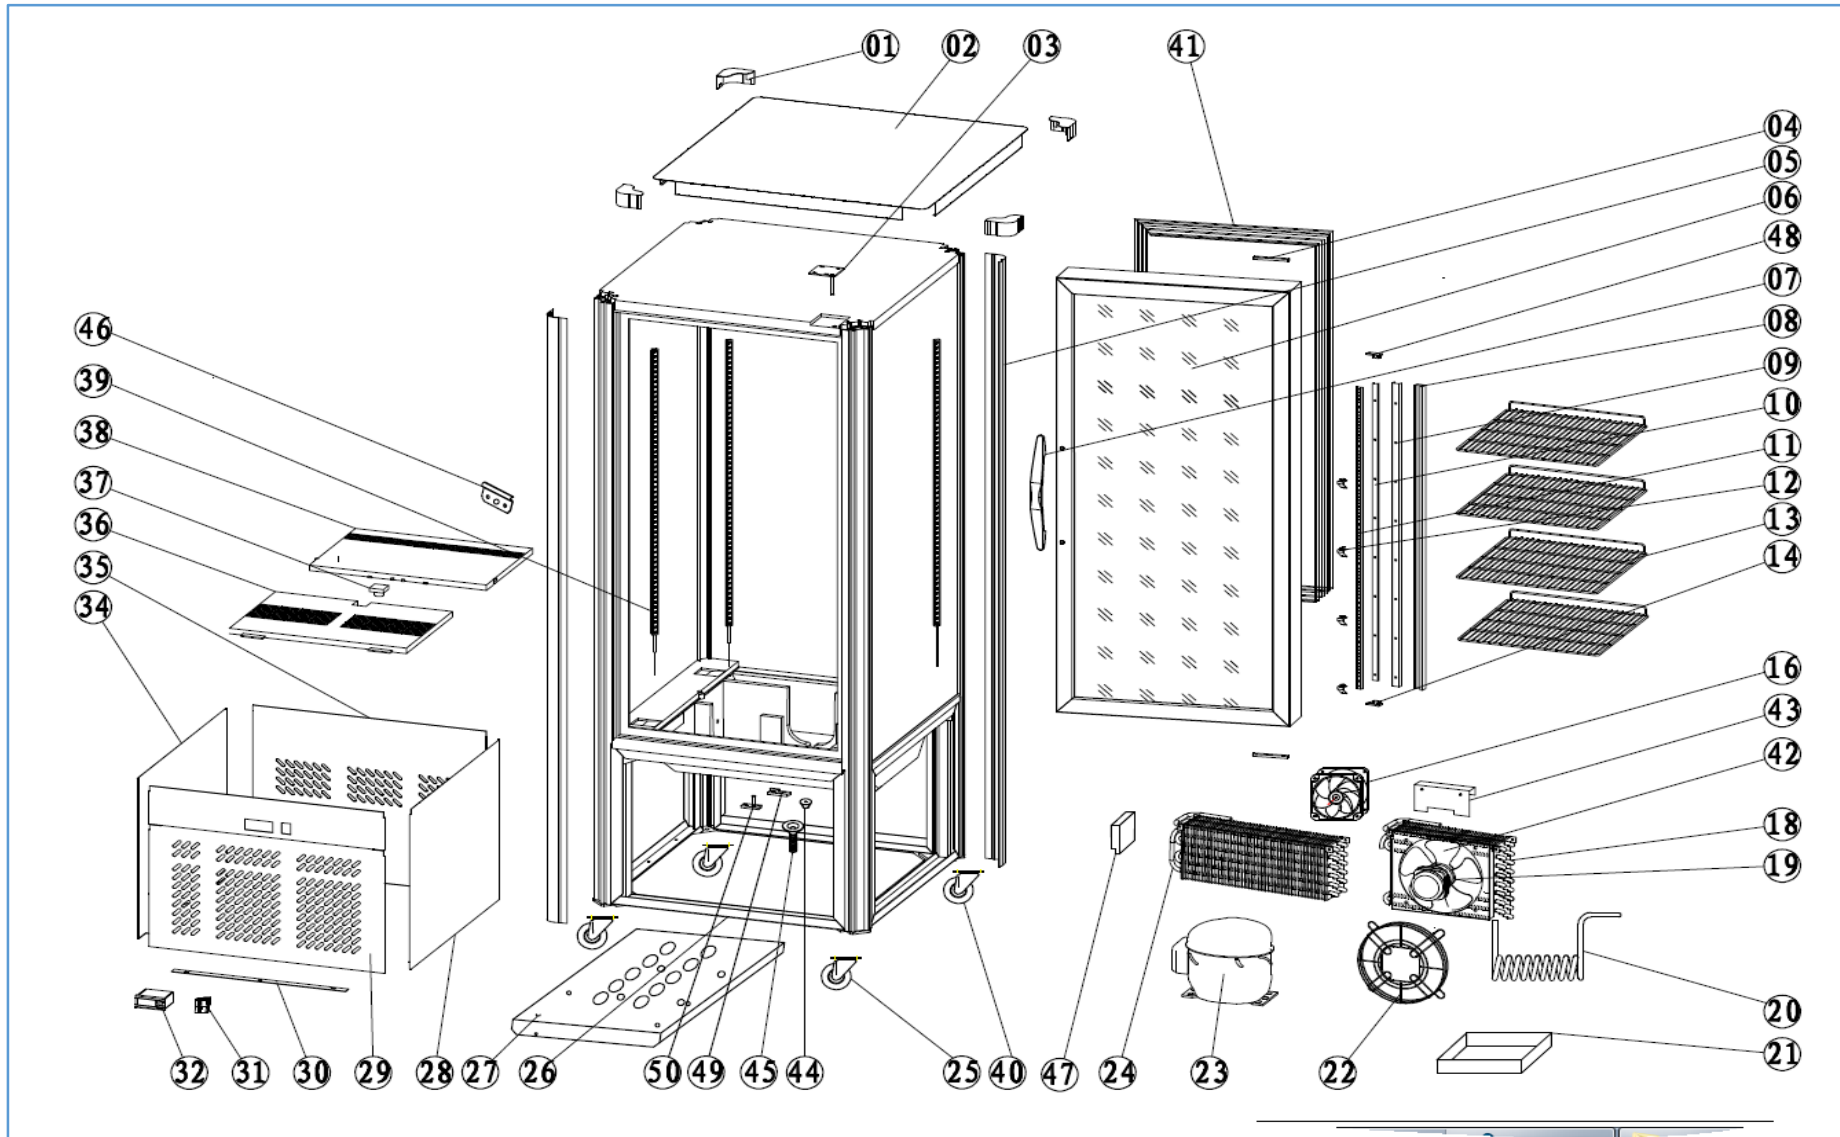

## Onderdelenlijst 7450.0750

POS:	Art.No.:	Omschrijving:	Aantal:
1	9338.1040	TOP CORNER	4PCS
2		TOP BOARD	1PC
3		UP HINGE	1PC
4		DOOR HINGE FIXER	2PCS
5		BODY CORNER FRAME	4PCS
6		GLASS DOOR	1PC
7		DOOR HANDLE	4PCS
8		SUPPORT	3PCS
9		BACK OF SUPPORT	6PCS
10		STRENGTHEN OF SUPPORT	4PCS
11		K SUPPORT	1PC
12	9338.0950	SHELF CLIP	20PCS
13		SHELF	5PCS
14		DOWN SUPPORT FIXER	8PCS
16	9999.0136	CIRCUIT FAN	1PC
18		CONDENSER	1PC
19	9999.0136	CODENSER FAN	1PC
20		DISCHANGE PIPE	1PC
21	9338.1512	WATER BOX	1PC
22		BASKET GUARD GRILLS	1PC
23	9182.0420	COMPRESSOR	1PC
24		EVAPORATOR	1PC
25		BRAKE WHEEL	2PCS
26		BODY	1PC
27		UNIT BOARD	1PC
28		RIGHT PANNEL	1PC
29		FRONT PANNEL	1PC
30		AIR FLOW WINDOWS FIXER	4PCS
31	9108.0244	MAIN SWITCH	1PC
32	9114.0035	THERMOSTAT	1PC
34		LEFT PANNEL	1PC
35		AIR FLOW WINDOWS RIGHT BACK	1PC
36		FRONT BOTTOM BOARD	1PC
37		BOTTOM BOARD COVER	1PC
38		BACK BOTTOM BOARD	1PC
39	9338.0910	LED LAMP	1PC
40		NORMAL WHEEL	2PCS
41		GASKET	1PC
42		FAN BLADES	1PC
43		CIRCUIT FAN SUPPORT	1PC
44		DRAIN PIPE COVER	1PC
45	9338.0040	DRAIN PIPE	1PC
46		SENSOR FIXED CLIP	1PC
47		TRANSFORMER FOR LAMP	1PC
48		TOP SUPPORT FIXER	4PCS
49		DOWN HINGE	1PC
50		DWN HINGE JACKET	1PC