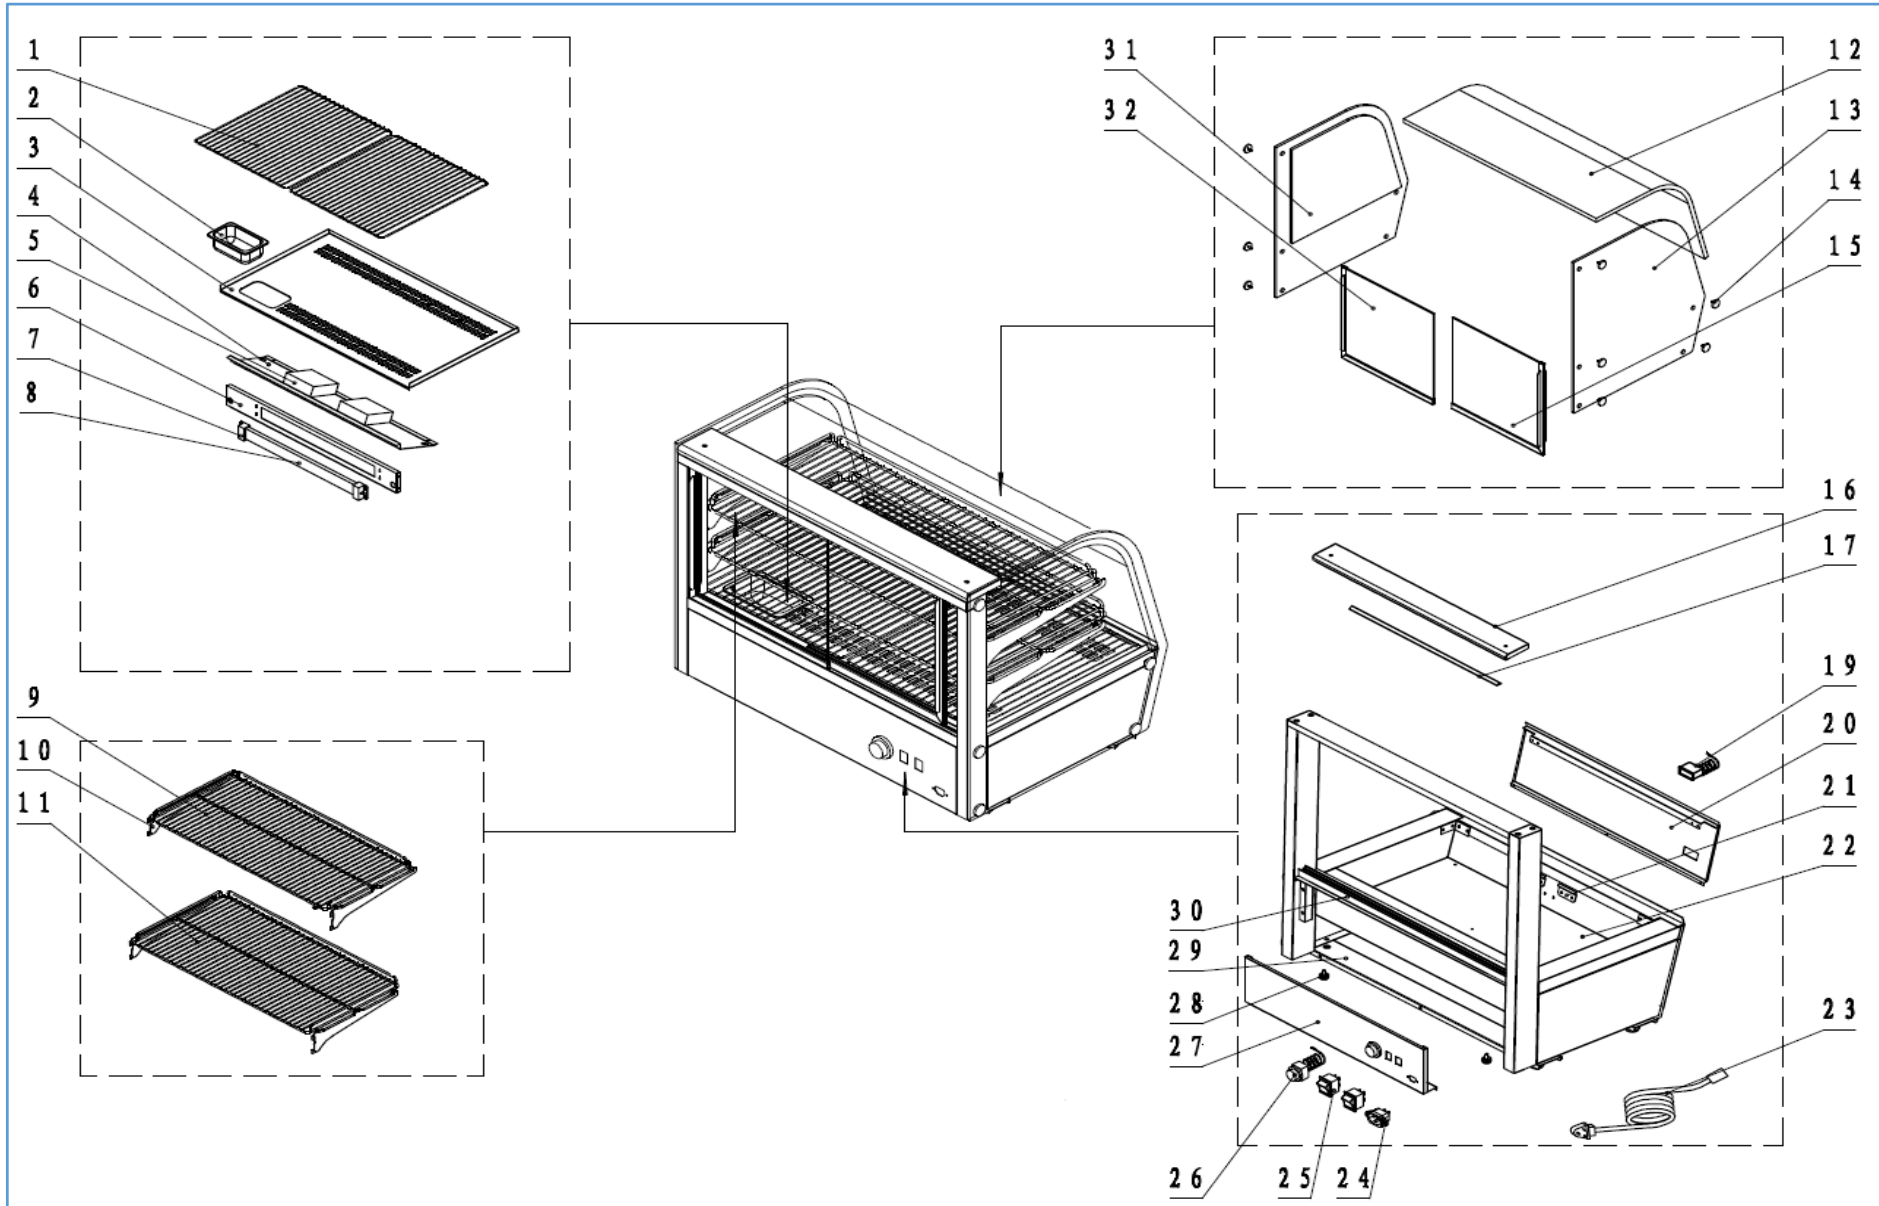

## Onderdelenlijst 7450.0620

POS:	Art.No.:	Omschrijving:	Aantal:
1		BOTTOM SHELF	2PCS
2		PAN	1PC
3		AIR FLOW COVER BOARD	1PC
4		FAN SUPPORT	1PC
5	9338.0130	FAN	2PCS
6		AIR FLOW CONDUCT BOARD	1PC
7		HEATER SUPPORT	2PCS
8		HEATER	1PC
9		TOP SHELF	1PC
10		SUPPORT	4PCS
11		MIDDLE SHELF	1PC
12		CURVED GLASS	1PC
13		SIDE GLASS	1PC
14		HEX DOMED CAP NUT	10PCS
15		DOOR	1PC
16		TOP LAMP COVER	1PC
17	9338.1955	LAMP	1PC
19		TEMPERATURE GAUGE	1PC
20		FRONT PANNEL	1PC
21		SENSOR FIXED CLIP	2PCS
22		BODY	1PC
23		PLUG	1PC
24		CONNECTOR PLUGS	1PC
25	9108.0244	MAIN SWITCH	2PCS
26	9338.1705	CONTROLLER	1PC
27		BACK PANNEL	1PC
28	9338.1195	FEET	4PCS
29		FEET SUPPORT	2PCS
30		BOTTOM DOOR GUIDE	1PC
31		SIDE GLASS	1PC
32		DOOR	1PC