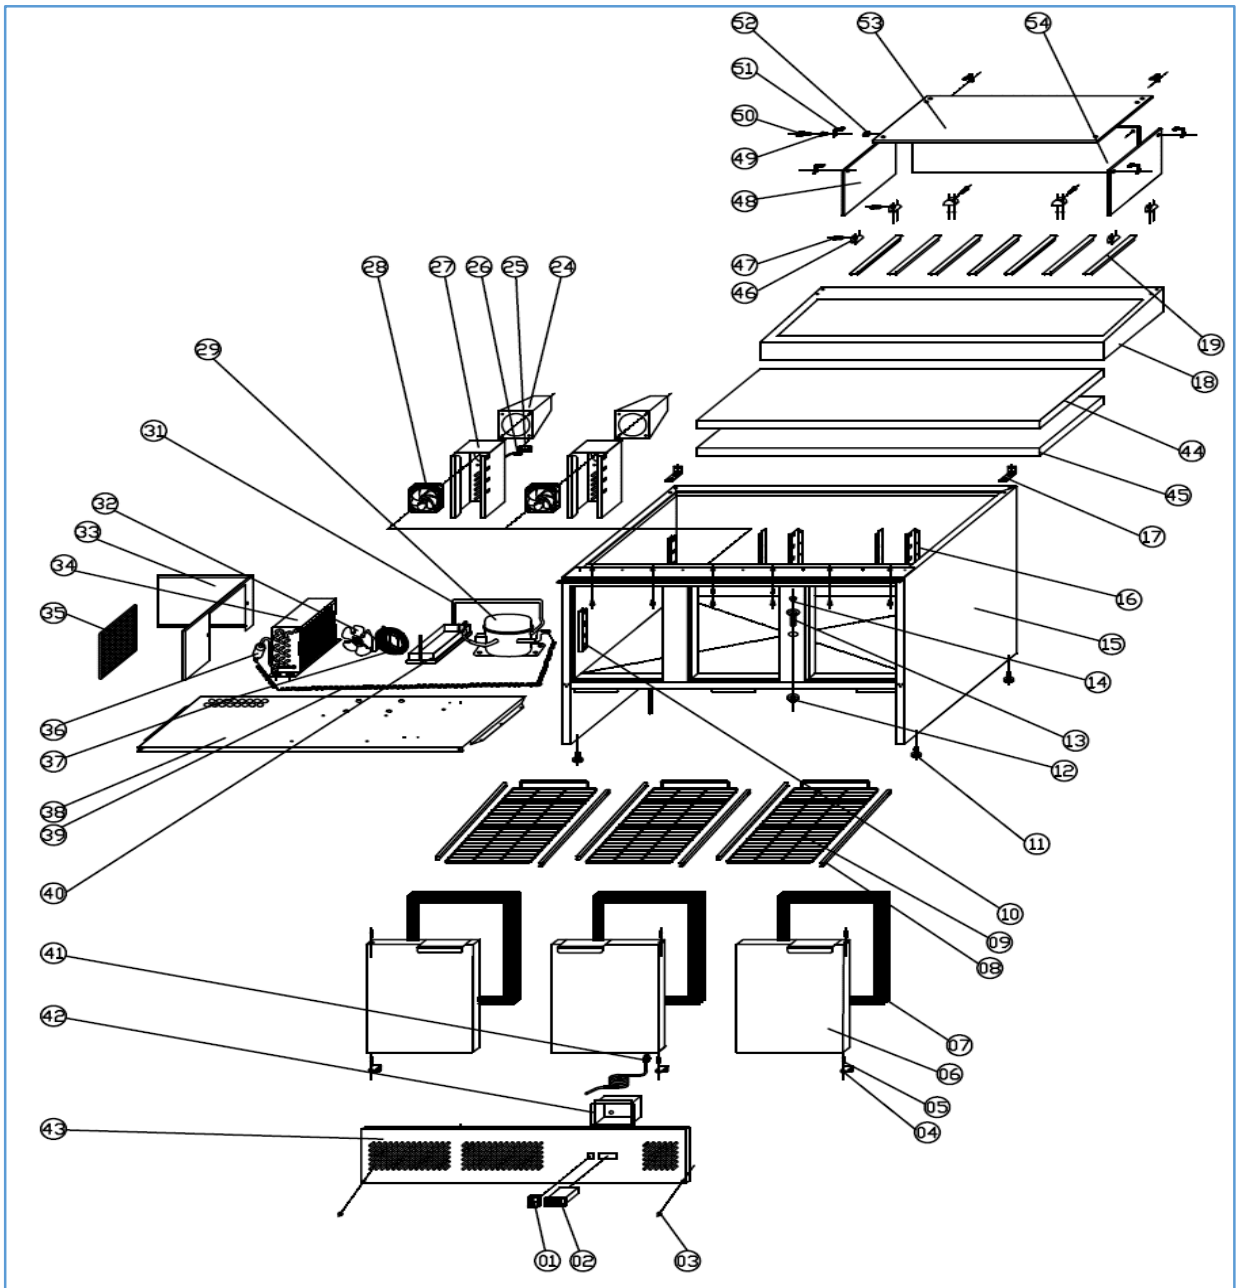

## Onderdelenlijst 7450.0220

POS:	Art.No.:	Omschrijving:	Aantal:
1	9108.0244	MAIN SWITCH	1PC
2	9114.0035	THERMOSTAT	1PC
3		PLASTIC CAP	8PCS
4	9338.0230	DOWN HINGE/LEFT/RIGHT	3PCS
5	9338.0100	DOWN HINGE AXIS	6PCS
6	9338.0185	DOOR /LEFT/RIGHT	3PCS
7	9048.0000	GASKET	3PCS
8	4627.010	GUIDE/LEFT/RIGHT	3PAIRS
9	4627.005	SHELF	3PCS
10	9338.0895	SIDE SUPPORT/LEFT/RIGHT	4PCS
11	9338.1195	FEET	4PCS
12		DRAIN PIPE NUT	1PC
13	9338.0040	DRAIN PIPE	1PC
14		DRAIN PIPE COVER	1PC
15		BODY	1PC
16		BACK SUPPORT	4PCS
17		TOP HINGE	2PCS
18		TOP	1PC
19		SUPPORT	7PCS
24		AIRFLOW DUCT	2PCS
25		SENSOR FIXED CLIP	1PC
26	9338.0075	SENSOR	1PC
27		CIRCLE FAN SUPPORT	2PCS
28	9999.0136	CIRCLE FAN	2PCS
29	9180.1400	COMPRESSOR	1PC
31		DISCHARGE TUBE	1PC
32	9390.0130	CONDENSER FAN	1PC
33		CONDENSER COVER BOARD	1PC
34		CONDENSER	1PC
35	9338.1791	FILTER	1PC
36		FILTER DRIER	1PC
37		BASKET GUARD GRILLS	1PC
38		UNIT BOARD	1PC
39		CAPILLARY	1PC
40		WATER PAN	1PC
41		PLUG	1PC
42		JUNCTION BOX	1PC
43		FRONT PANEL	1PC
44		GRANITE TOP	1PC
45		INTERNAL TOP	1PC
46	9338.1618	GLASS CLIP	6PCS
47	9338.1618	GLASS CLIP FIXED BOLT	6PCS
48		SIDE GLASS	2PCS
49	9338.1618	BUSHING	12PCS
50	9338.1618	GLASS FIXED BOLT	12PCS
51	9338.1618	GLASS LINKED CLIP	6PCS
52	9338.1618	GLASS CLIP FIXED NUT	12PCS

## Onderdelenlijst 7450.0220

POS:	Art.No.:	Omschrijving:	Aantal:
53		TOP GLASS	1PC
54		BACK GLASS	1PC